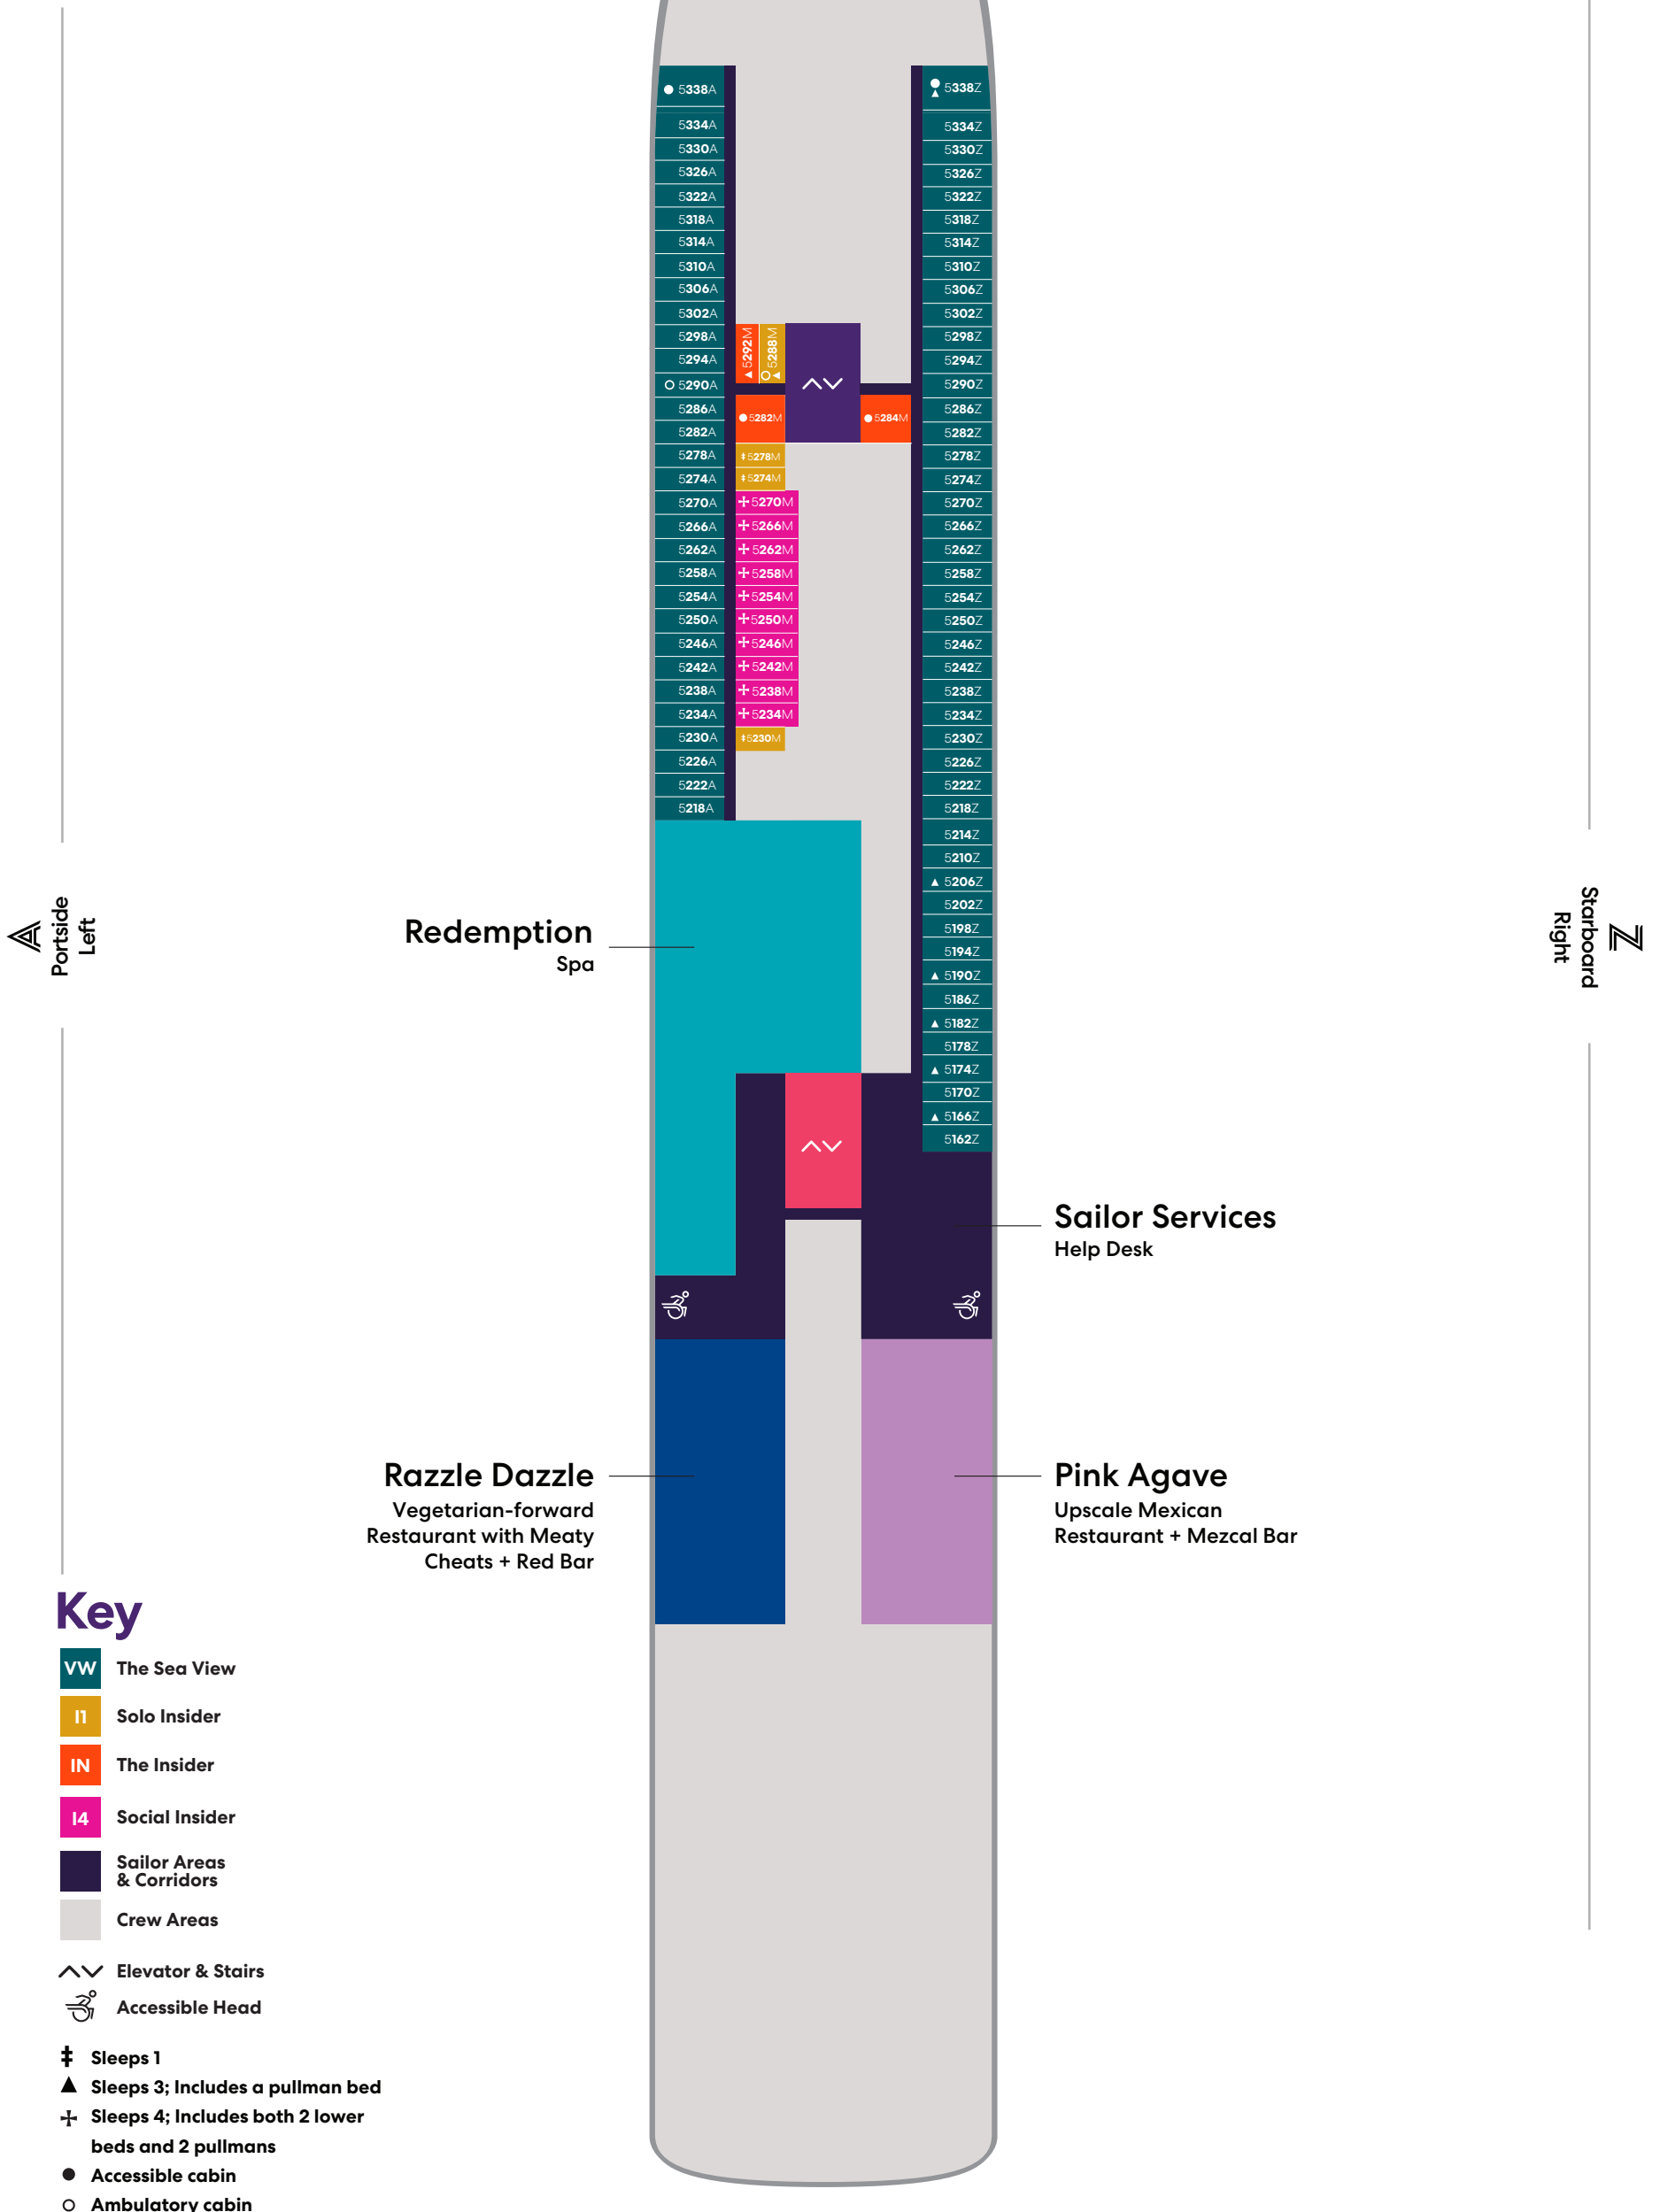

Deck

4

VALIANT LADY

VOYAGES

A Portside Left

Z Starboard Right

Key

Sailor Areas & Corridors

Crew Areas

^v Elevator & Stairs

Deck

# VALIANT LADY