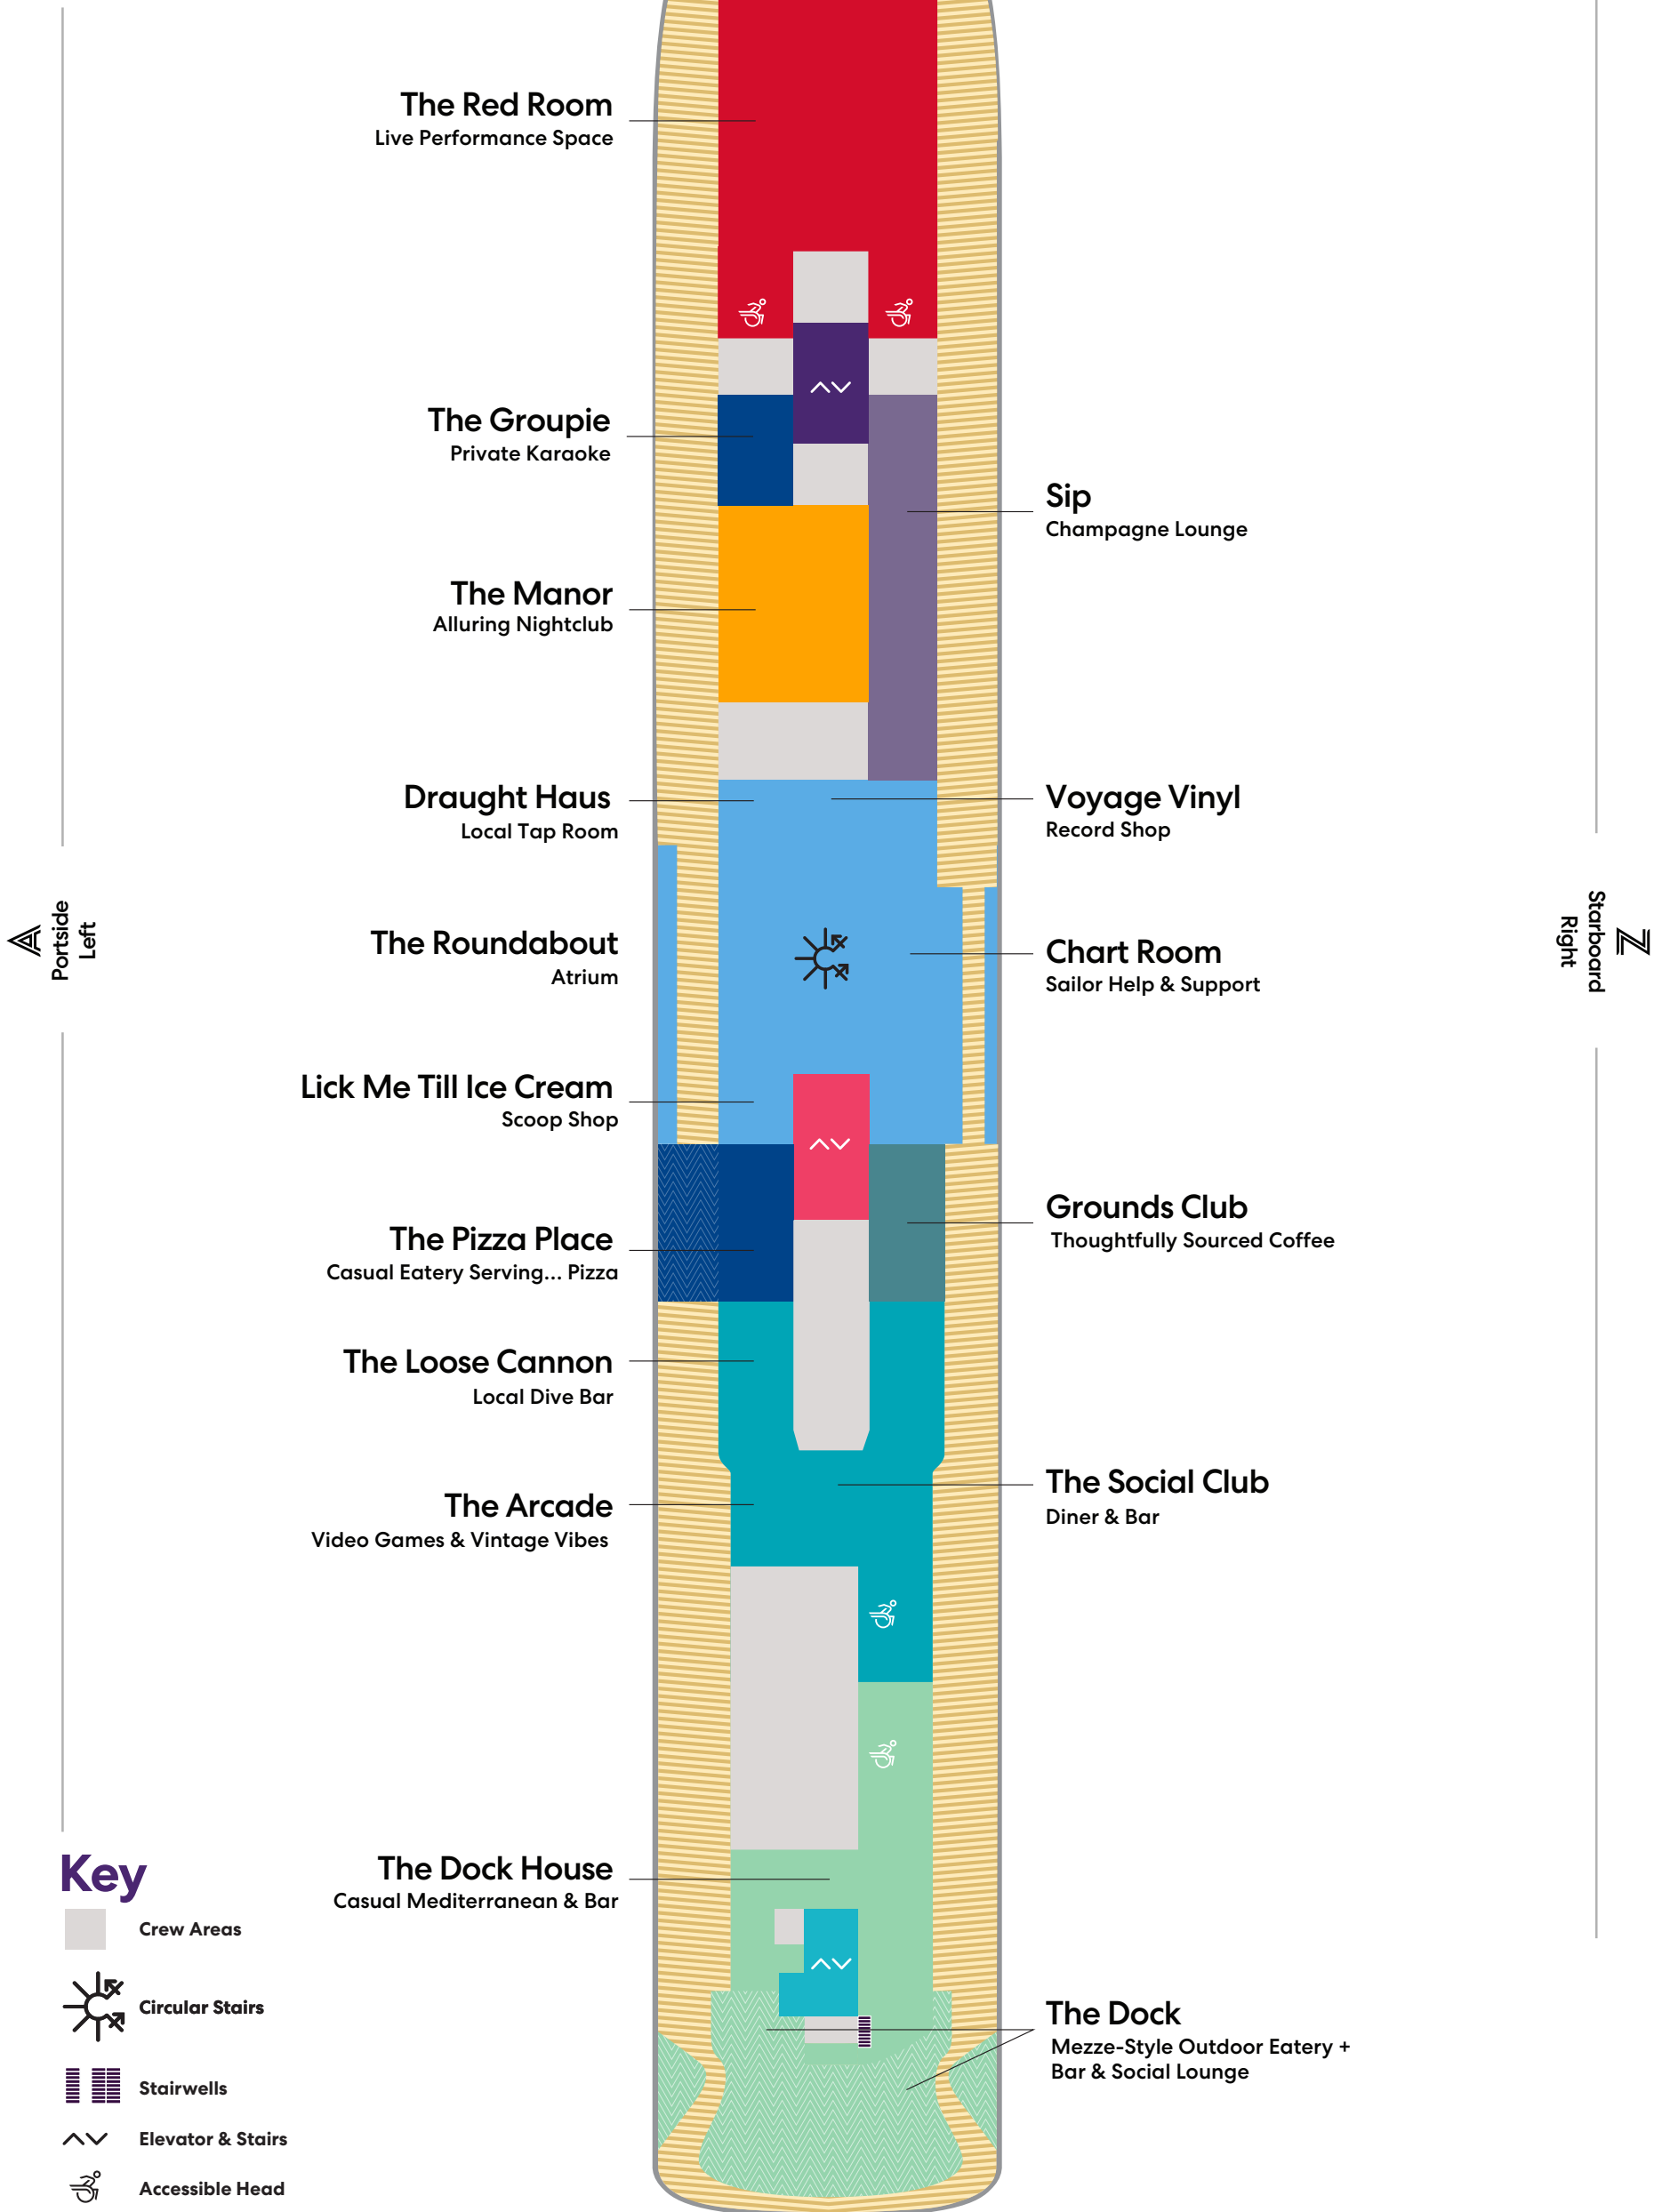

Deck

4

VALIANT LADY

VOYAGES

A Portside Left

Z Starboard Right

Key

Sailor Areas & Corridors

Deck

VALIANT LADY

Deck

7

VALIANT LADY

# Deck

# VALIANT LADY

▲ Portside  
Left

▲ Starboard  
Right