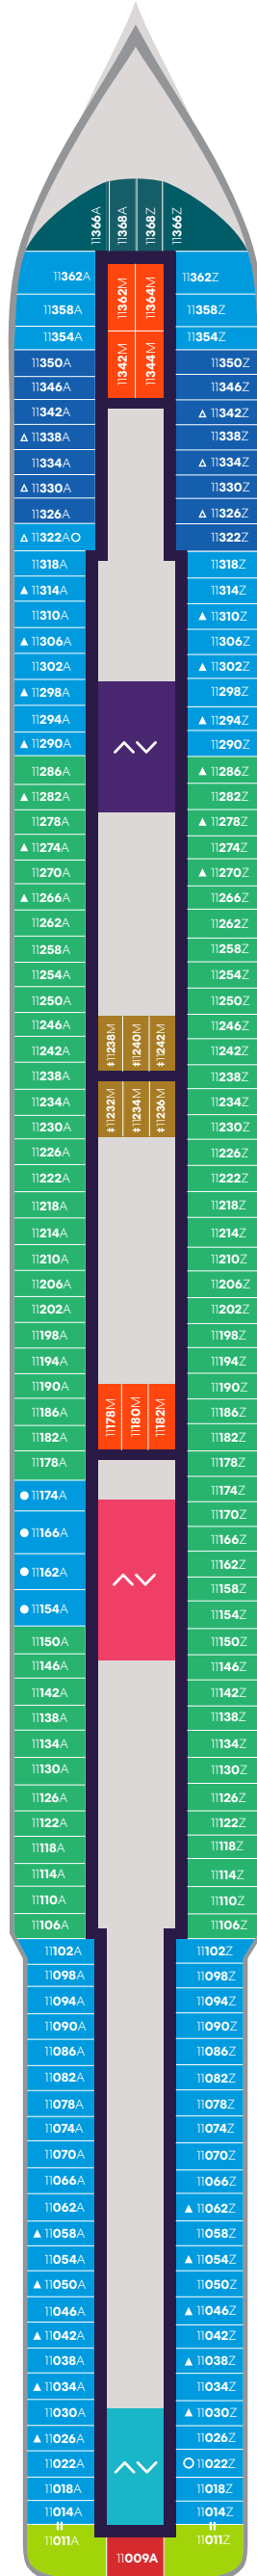

Deck

11

VALIANT LADY

A
Portside
Left

Z
Starboard
Right

Key

- SCE Cheeky Corner Suite – Even Bigger Terrace
- SAE Sweet Aft Suite – Even Bigger Terrace
- TX XL Sea Terrace
- TC Central Sea Terrace
- TR The Sea Terrace
- VW The Sea View
- II Solo Insider
- IN The Insider
- Sailor Areas & Corridors
- Crew Areas
- ^v Elevator & Stairs
- ‡ Sleeps 1
- ▲ Sleeps 3; Includes a pullman bed
- △ Sleeps 3; Includes an extra lower bed
- Accessible cabin
- Ambulatory cabin
- || Connecting cabins