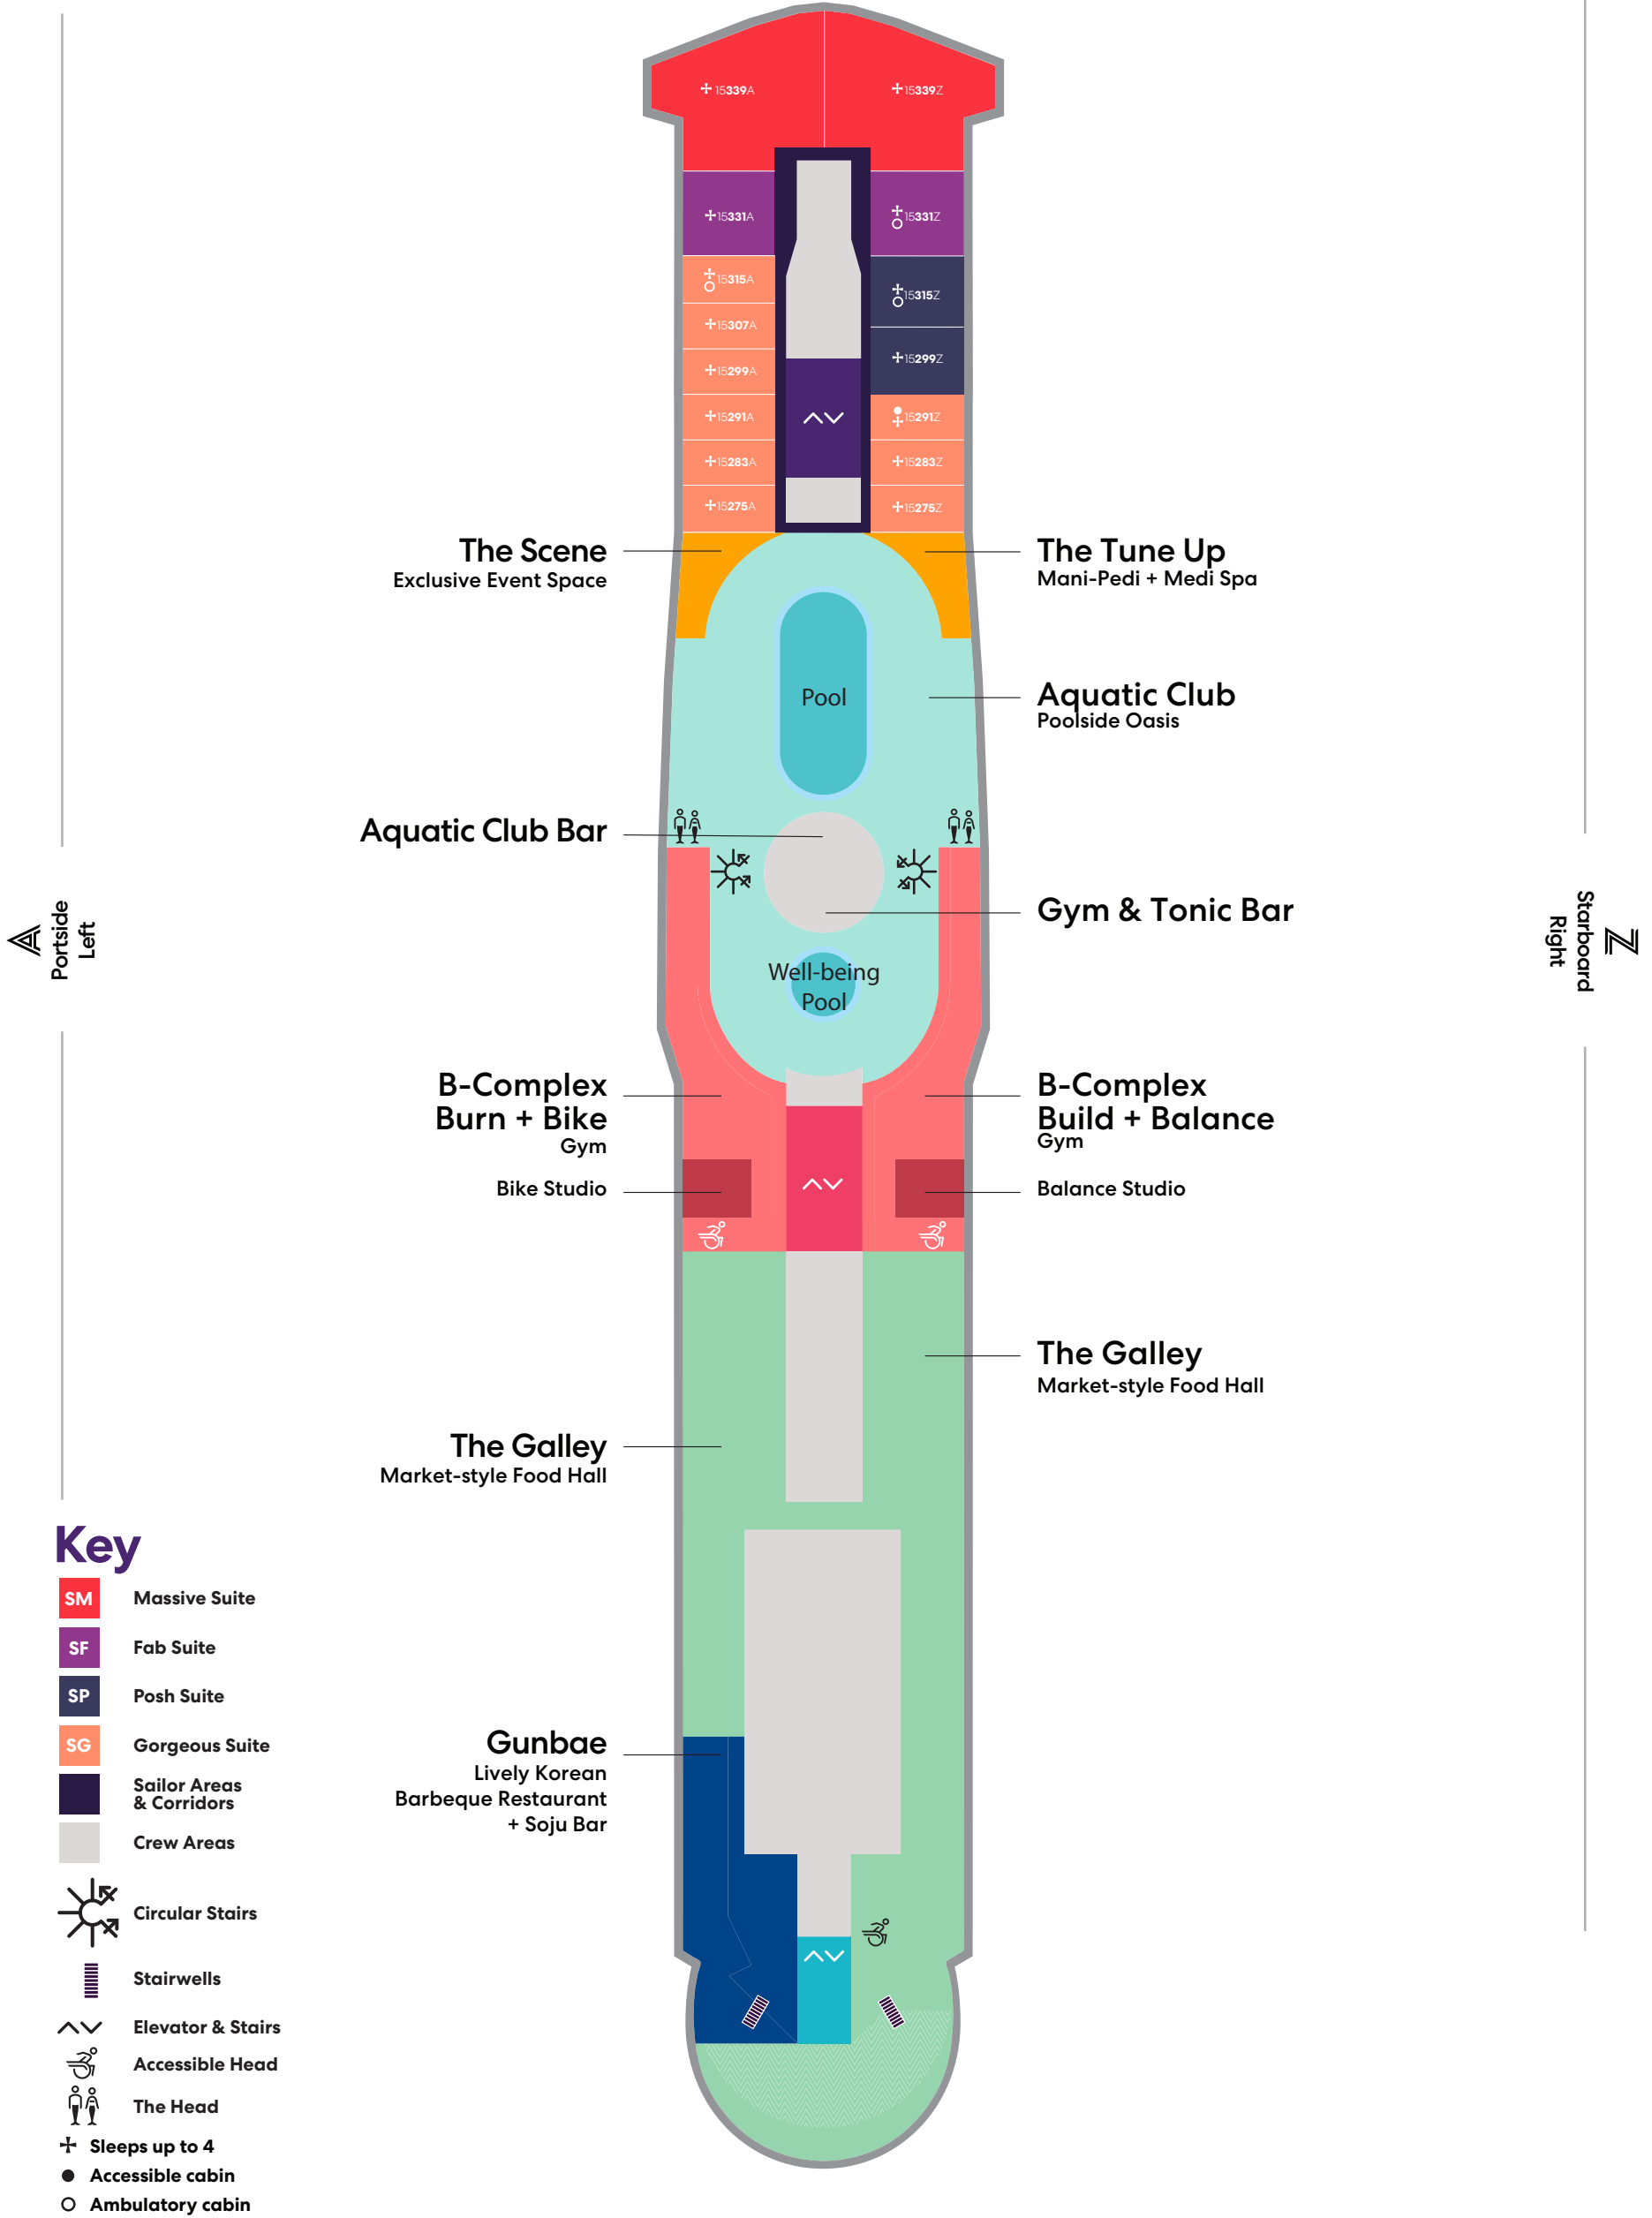

## Key

- SCB Cheeky Corner Suite - Biggest Terrace
- SAB Sweet Aft Suite - Biggest Terrace
- SB Brilliant Suite
- TX XL Sea Terrace
- TC Central Sea Terrace
- TR The Sea Terrace
- II Solo Insider
- IN The Insider
- Sailor Areas & Corridors
- Crew Areas
- ^ v Elevator & Stairs
- + Sleeps 1
- ▲ Sleeps 3; Includes a pullman bed
- ▣ Sleeps 4; Includes both an extra lower bed and a pullman bed
- + Sleeps up to 4
- || Connecting cabins
- Ambulatory cabin

Deck

15

VALIANT LADY

VOYAGES

Deck

16

VALIANT LADY

Deck

17

VALIANT LADY

VOYAGES

A  
Portside  
Left

Z  
Starboard  
Right

The Perch  
Outdoor Yoga

The Runway  
Jogging Track

Key

 Crew Areas

 Stairwells