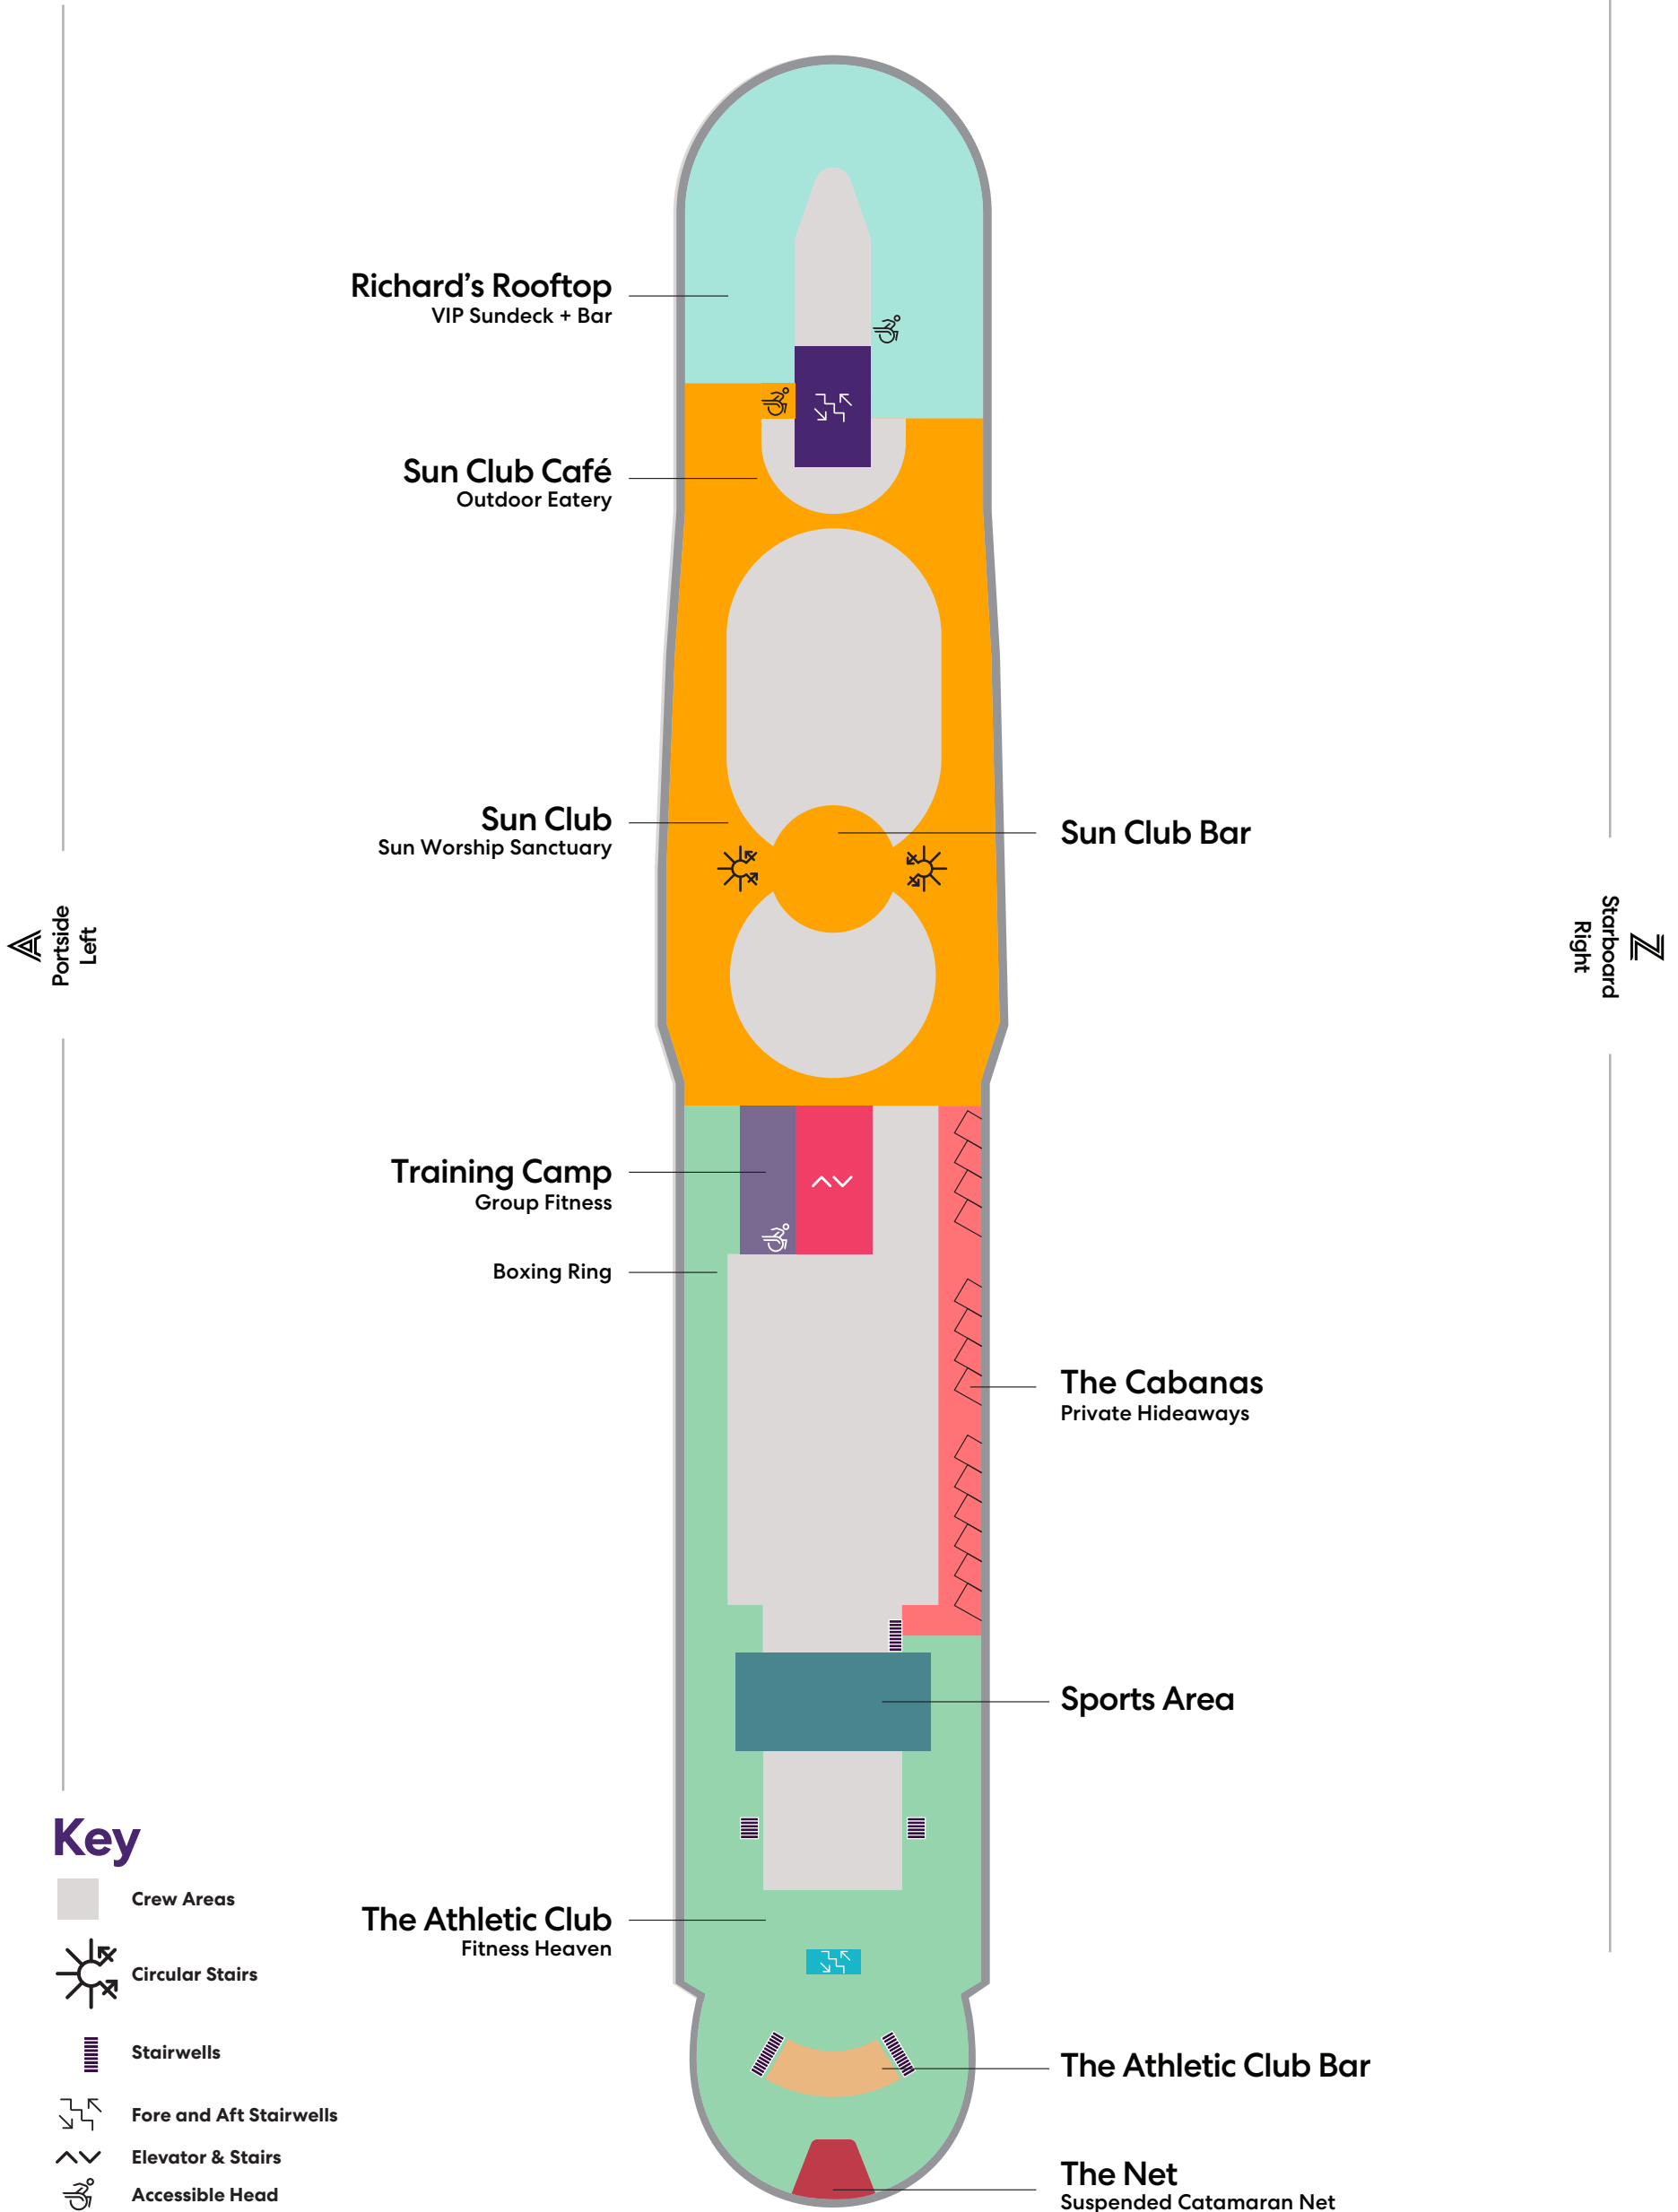

## Key

- SCB Cheeky Corner Suite - Biggest Terrace
- SAB Sweet Aft Suite - Biggest Terrace
- SB Brilliant Suite
- TX XL Sea Terrace
- TC Central Sea Terrace
- TR The Sea Terrace
- II Solo Insider
- IN The Insider
- Sailor Areas & Corridors
- Crew Areas
- ^ v Elevator & Stairs
- + Sleeps 1
- ▲ Sleeps 3; Includes a pullman bed
- ▣ Sleeps 4; Includes both an extra lower bed and a pullman bed
- + Sleeps up to 4
- || Connecting cabins
- Ambulatory cabin

Deck

15

VALIANT LADY

VOYAGES

Deck

16

VALIANT LADY

Deck

17

VALIANT LADY

VOYAGES

A  
Portside  
Left

Z  
Starboard  
Right

The Perch  
Outdoor Yoga

The Runway  
Jogging Track

Key