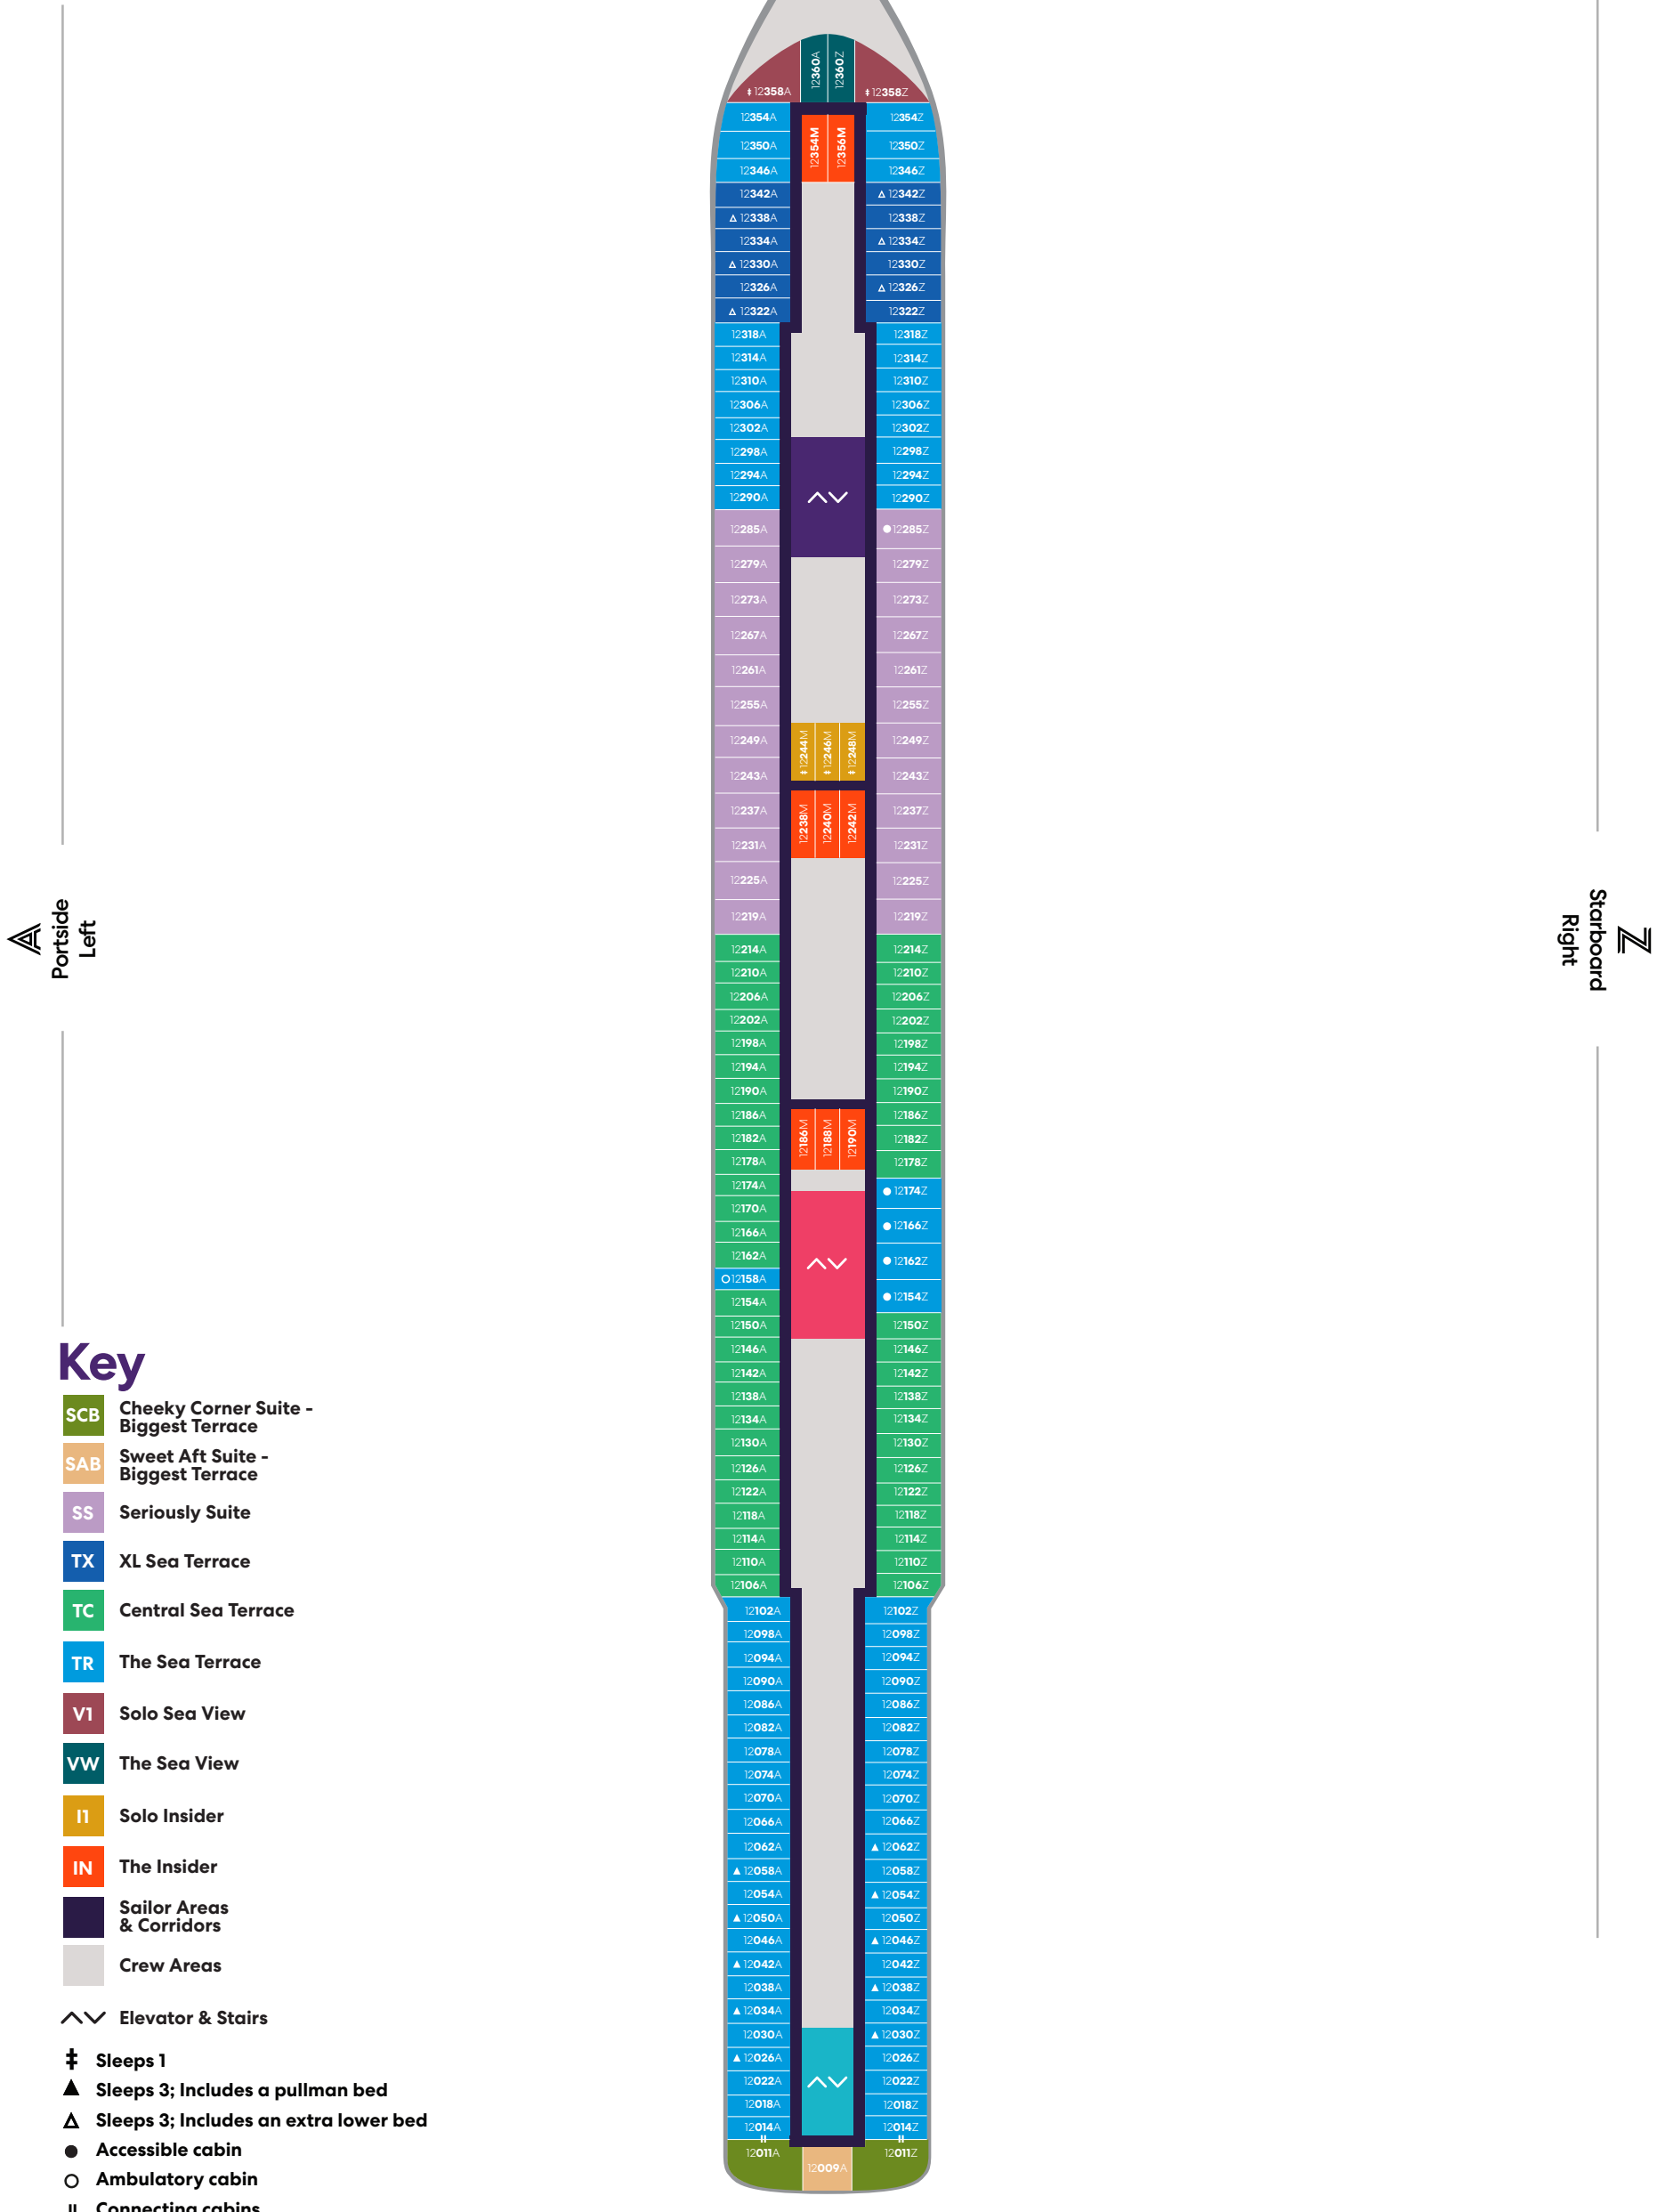

Deck

12

VALIANT LADY

Key

- SCB Cheeky Corner Suite - Biggest Terrace
- SAB Sweet Aft Suite - Biggest Terrace
- SS Seriously Suite
- TX XL Sea Terrace
- TC Central Sea Terrace
- TR The Sea Terrace
- VI Solo Sea View
- VW The Sea View
- II Solo Insider
- IN The Insider
- Sailor Areas & Corridors
- Crew Areas
- ↕ Elevator & Stairs
- ‡ Sleeps 1
- ▲ Sleeps 3; Includes a pullman bed
- △ Sleeps 3; Includes an extra lower bed
- Accessible cabin
- Ambulatory cabin
- || Connecting cabins