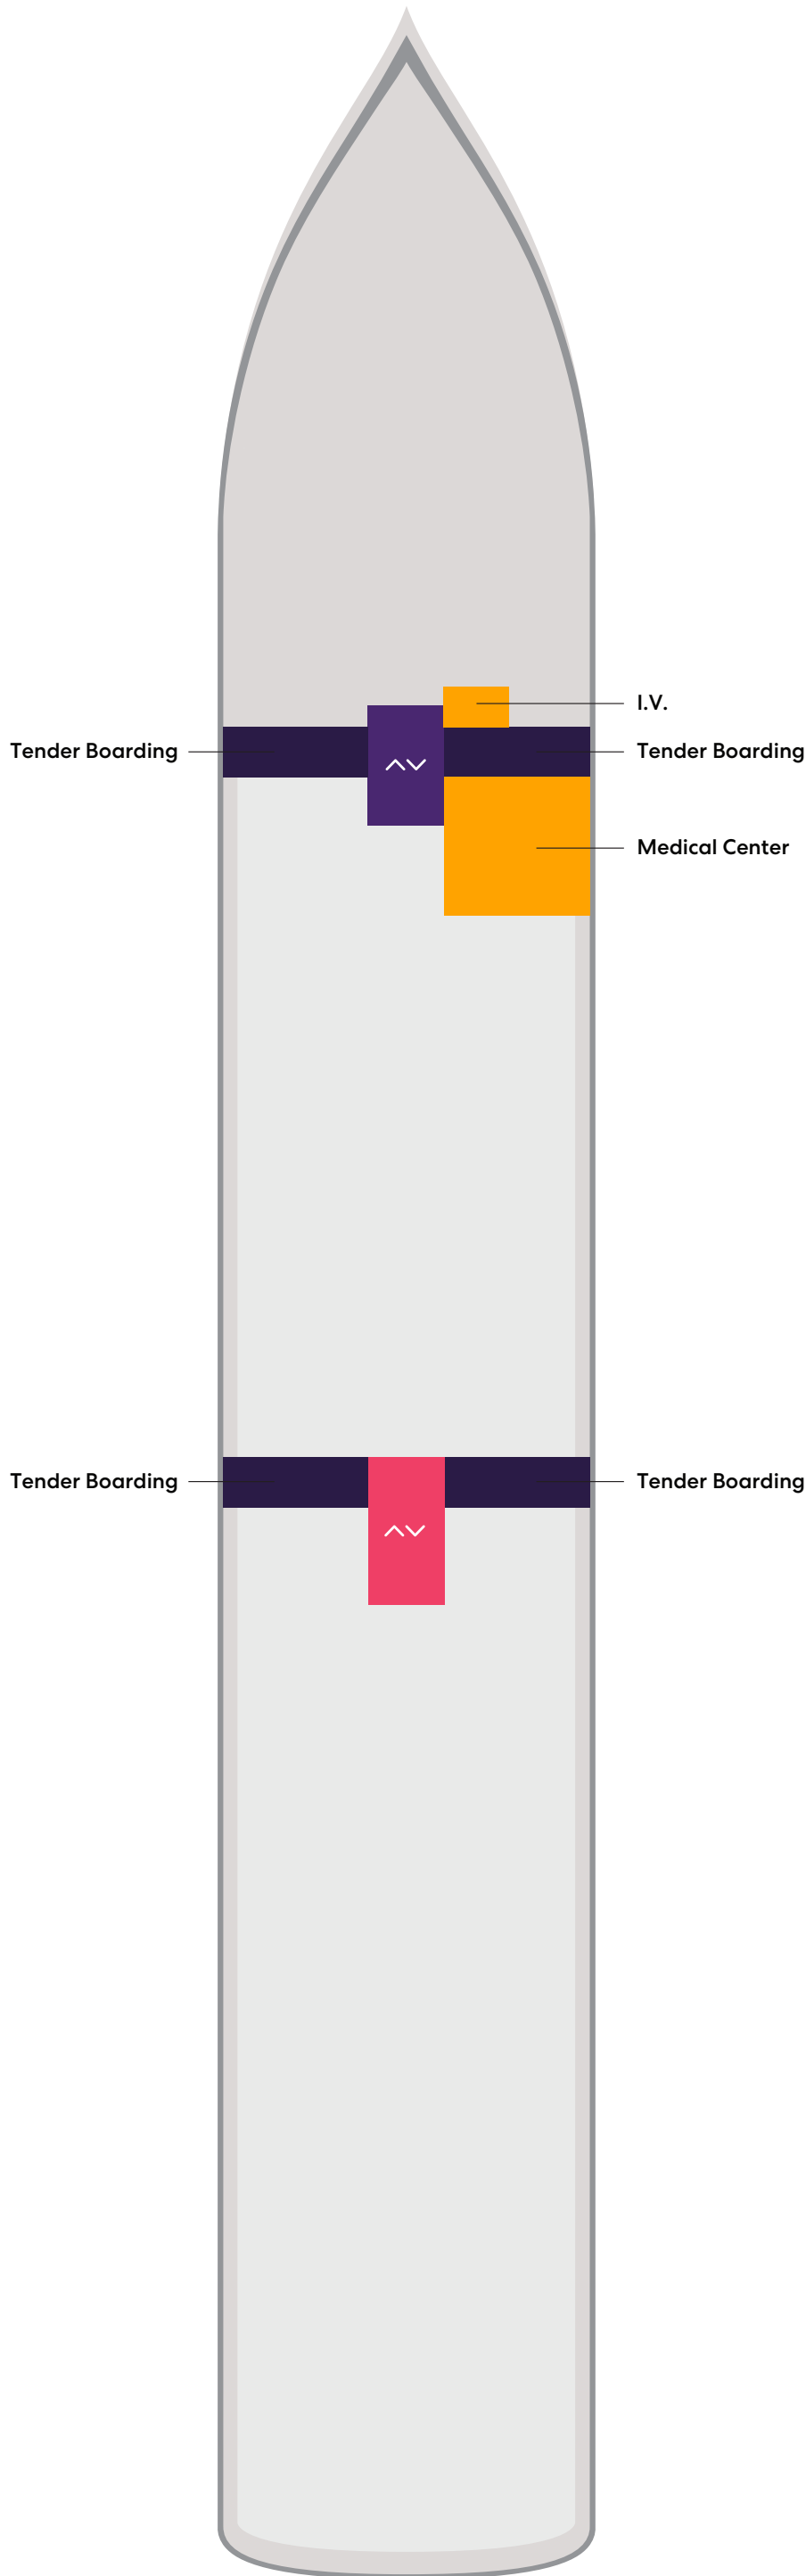

Deck

4

VALIANT LADY

VOYAGES

A Portside Left

Z Starboard Right

Key

Sailor Areas & Corridors

# VALIANT LADY