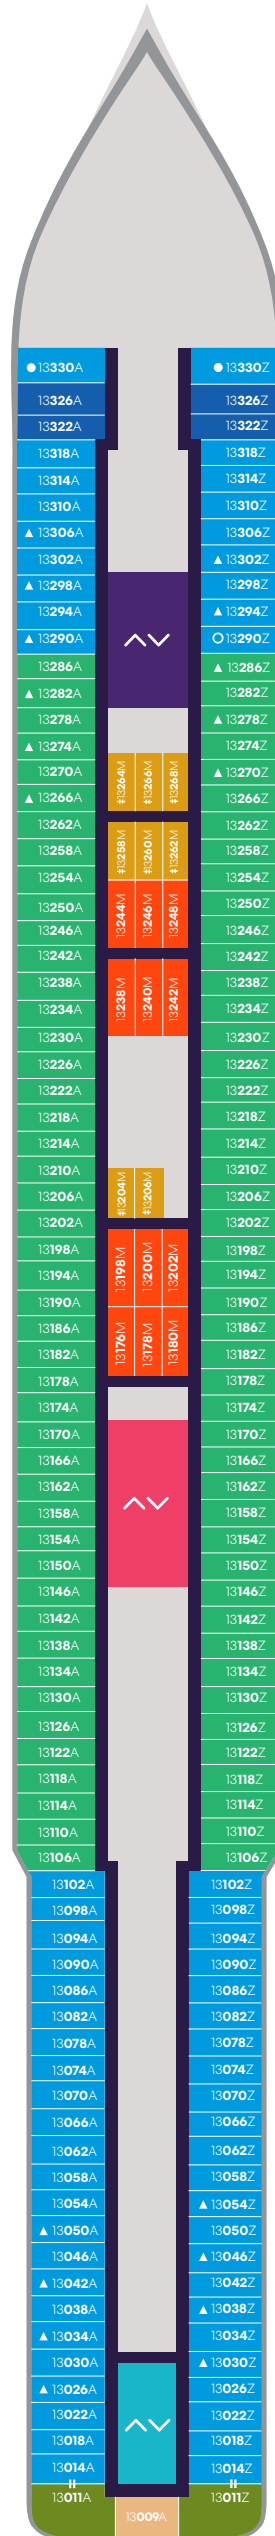

Deck

13

VALIANT LADY

A
Portside
Left

Z
Starboard
Right

Key

- SCB Cheeky Corner Suite - Biggest Terrace
- SAB Sweet Aft Suite - Biggest Terrace
- TX XL Sea Terrace
- TC Central Sea Terrace
- TR The Sea Terrace
- II Solo Insider
- IN The Insider
- Sailor Areas & Corridors
- Crew Areas
- ^ v Elevator & Stairs
- ‡ Sleeps 1
- ▲ Sleeps 3; Includes a pullman bed
- Accessible cabin
- Ambulatory cabin
- || Connecting cabins