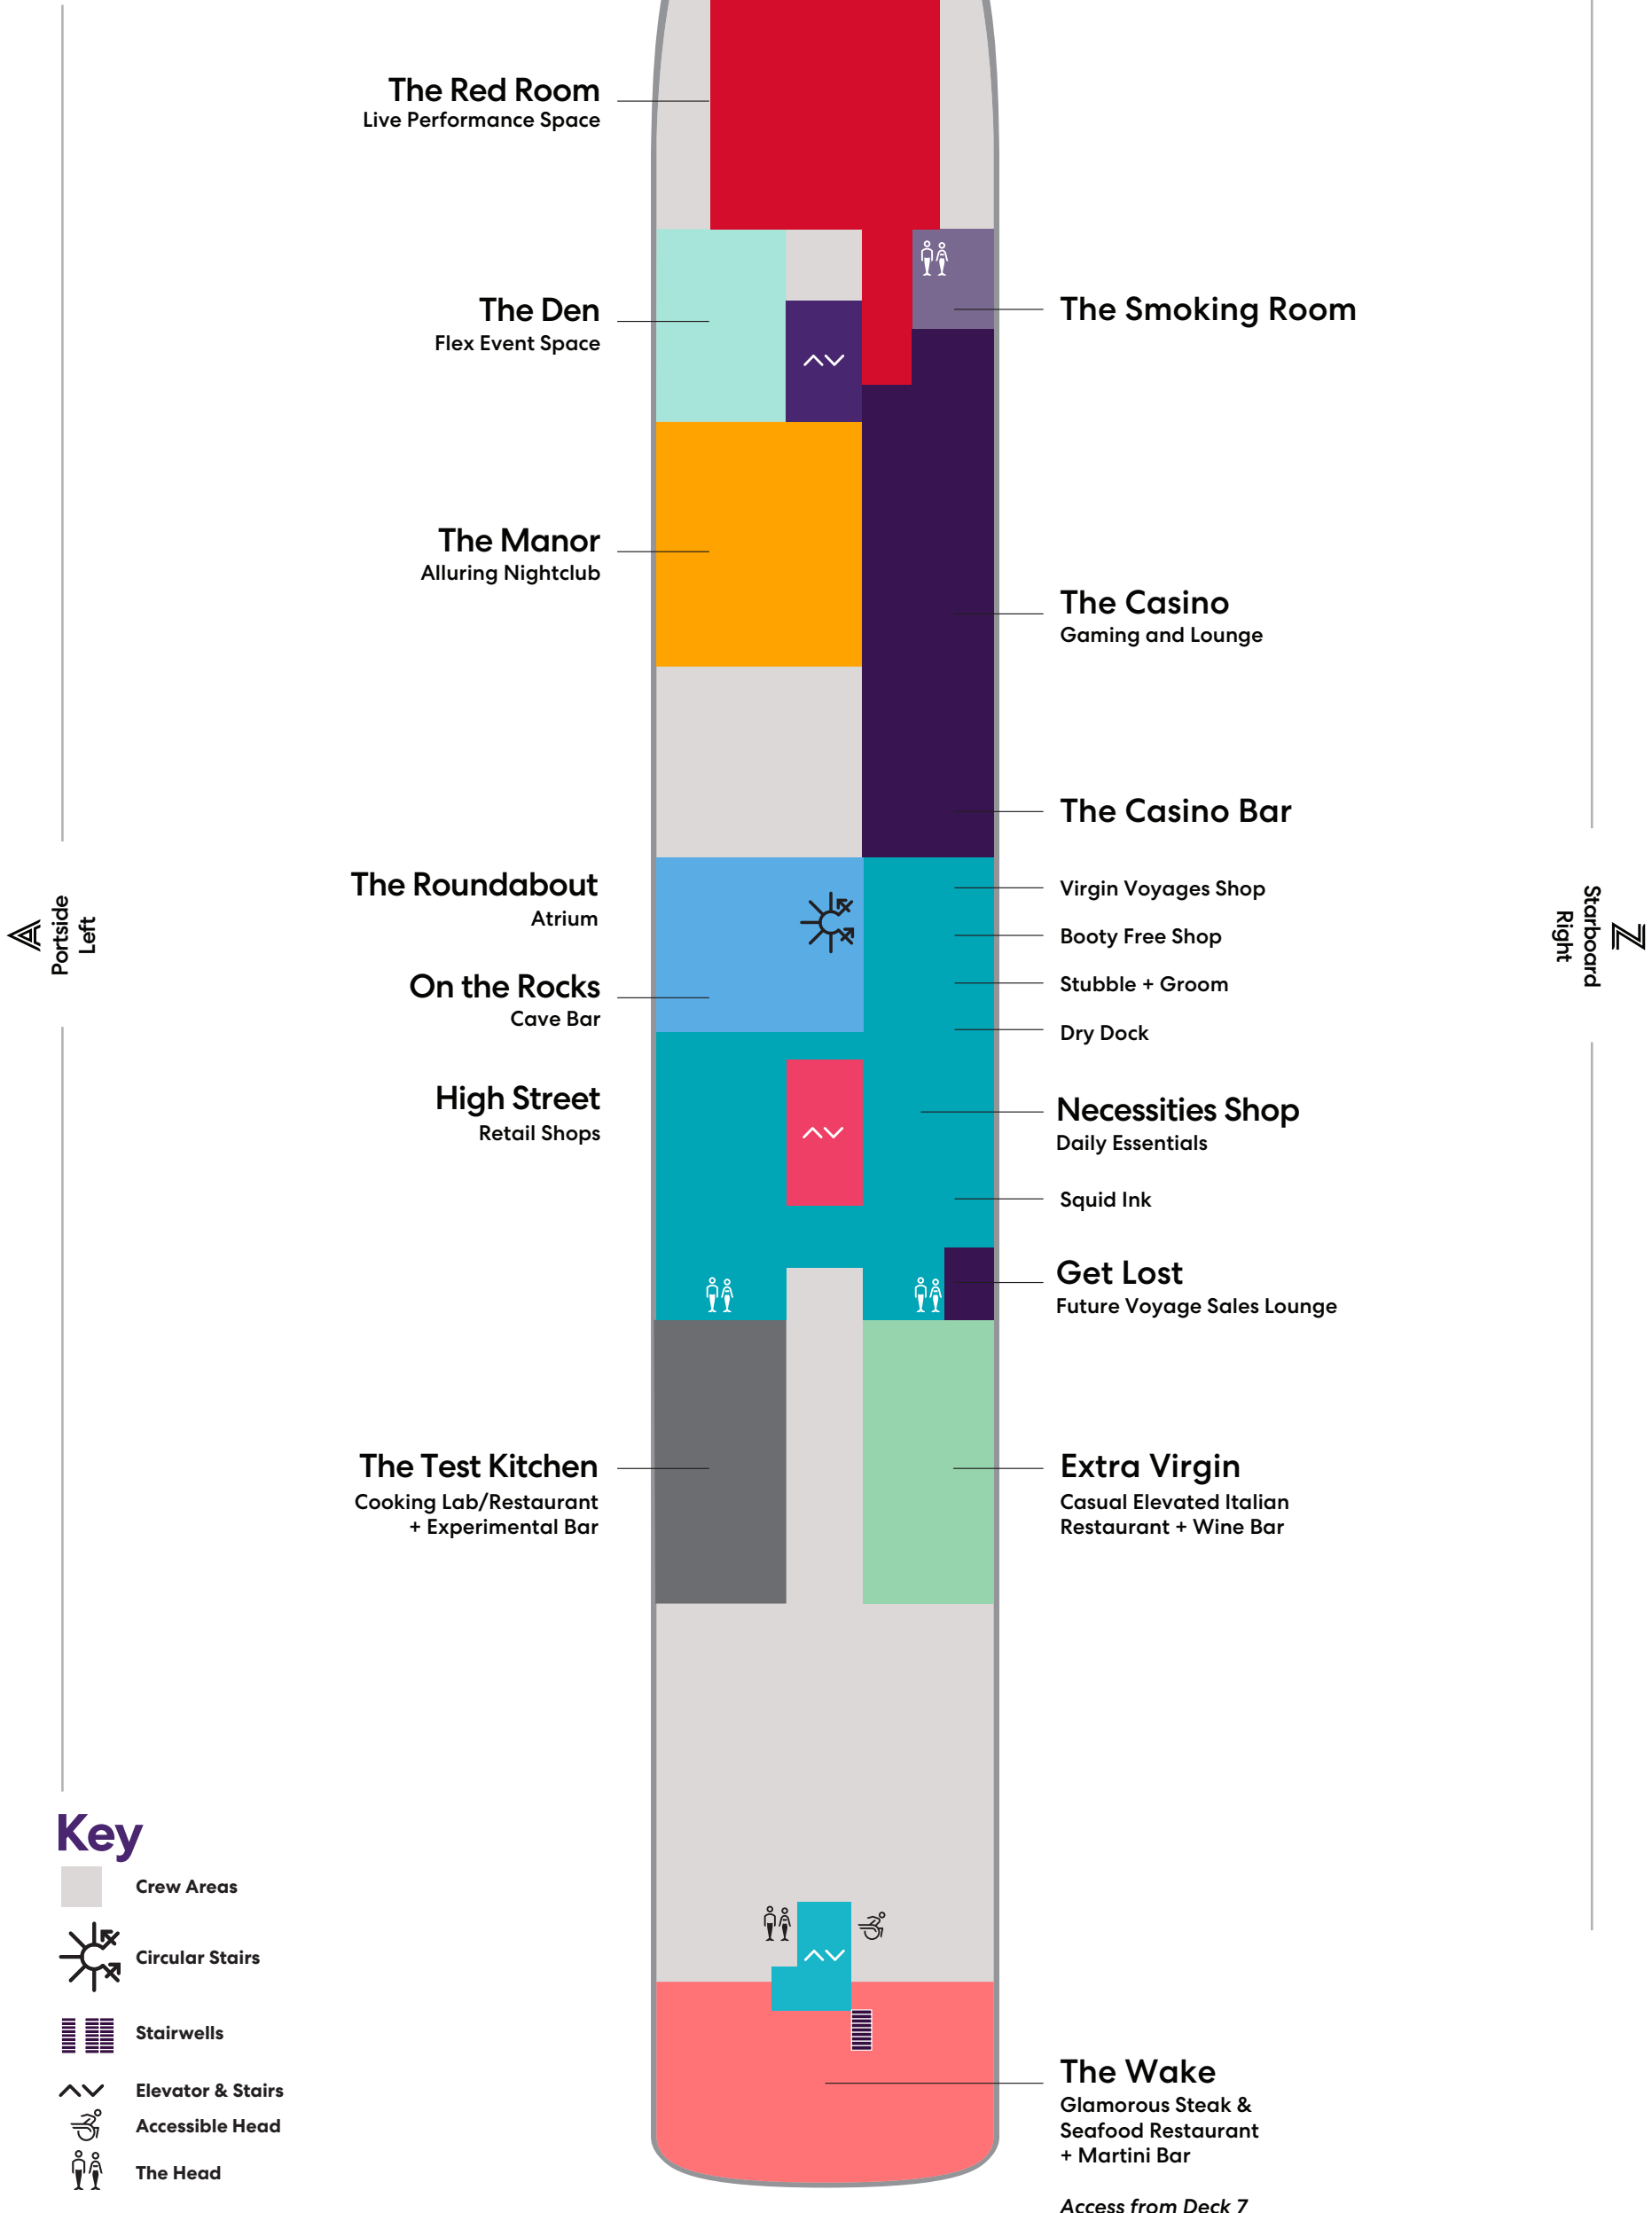

# VALIANT LADY

## Key

- VW The Sea View
- I1 Solo Insider
- IN The Insider
- I4 Social Insider
- Sailor Areas & Corridors
- Crew Areas
- Elevator & Stairs
- Accessible Head
- ‡** Sleeps 1
- ▲** Sleeps 3; Includes a pullman bed
- +** Sleeps 4; Includes both 2 lower beds and 2 pullmans
- Accessible cabin
- Ambulatory cabin

Deck

VALIANT LADY

Deck

7

VALIANT LADY

# VALIANT LADY

▲ Portside  
Left

▲ Starboard  
Right