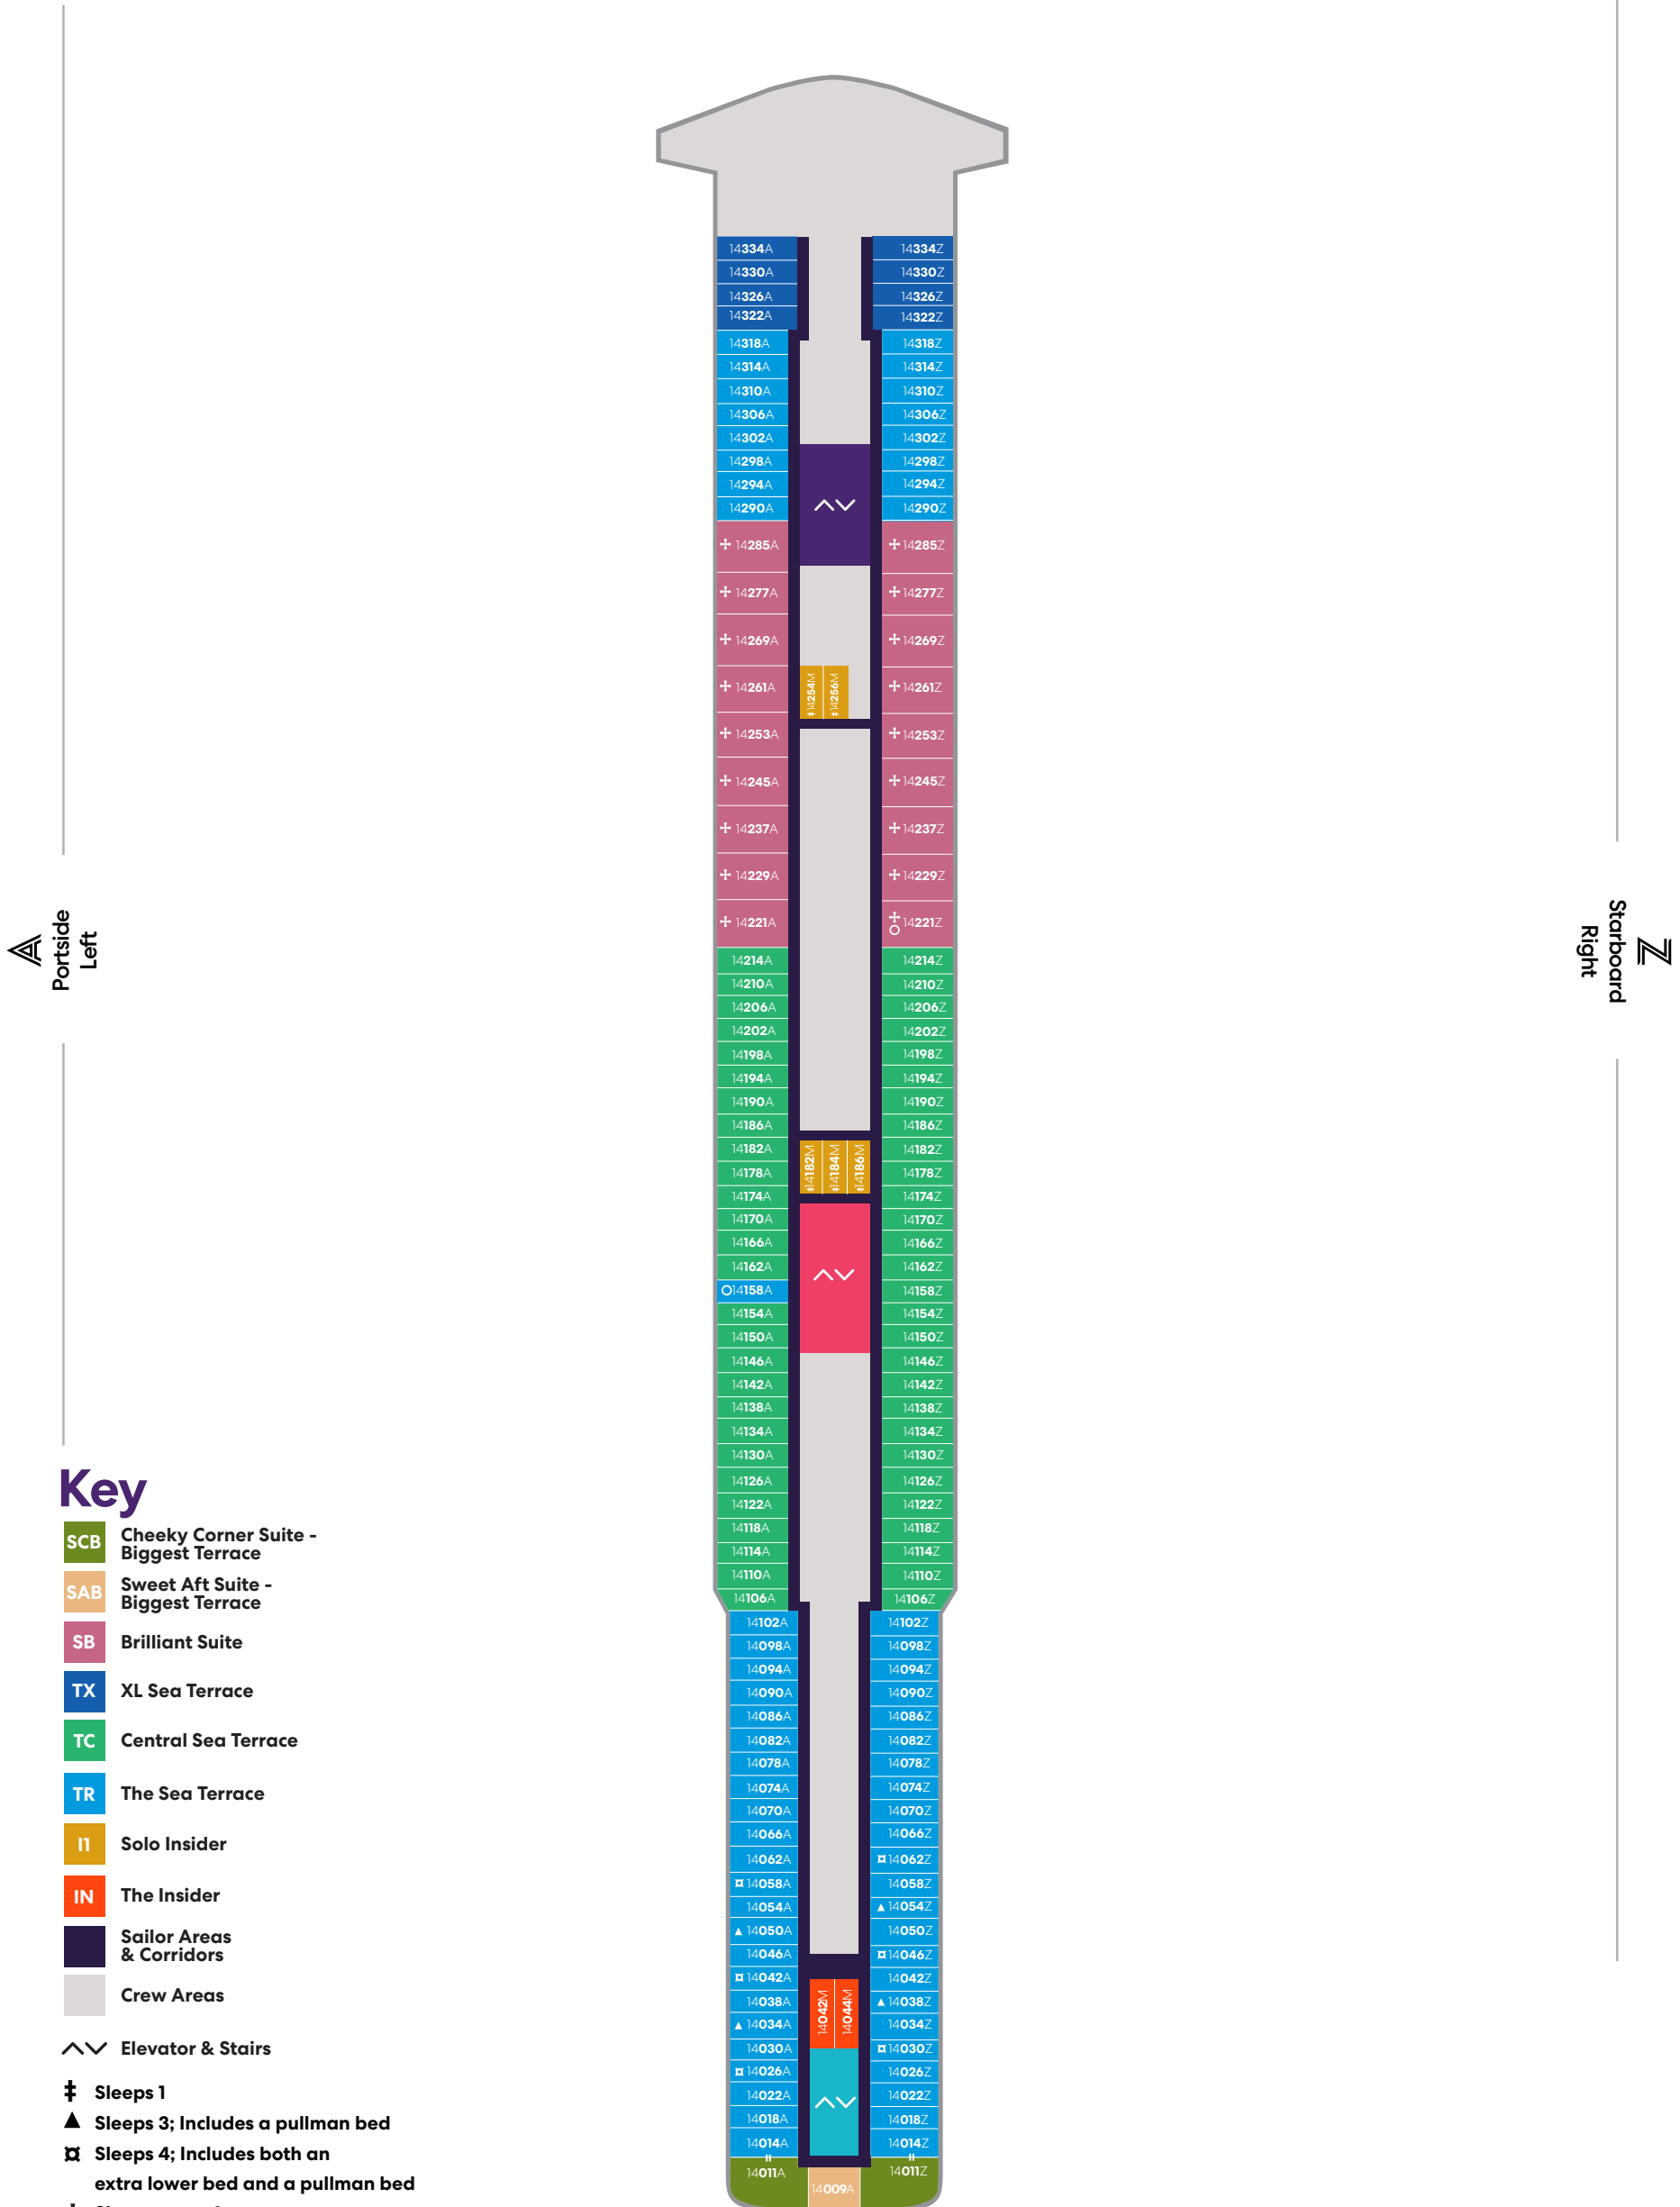

Deck

14

VALIANT LADY

Key

- SCB Cheeky Corner Suite - Biggest Terrace
- SAB Sweet Aft Suite - Biggest Terrace
- SB Brilliant Suite
- TX XL Sea Terrace
- TC Central Sea Terrace
- TR The Sea Terrace
- II Solo Insider
- IN The Insider
- Sailor Areas & Corridors
- Crew Areas
- ^ v Elevator & Stairs
- + Sleeps 1
- ▲ Sleeps 3; Includes a pullman bed
- ▣ Sleeps 4; Includes both an extra lower bed and a pullman bed
- + Sleeps up to 4
- || Connecting cabins
- Ambulatory cabin