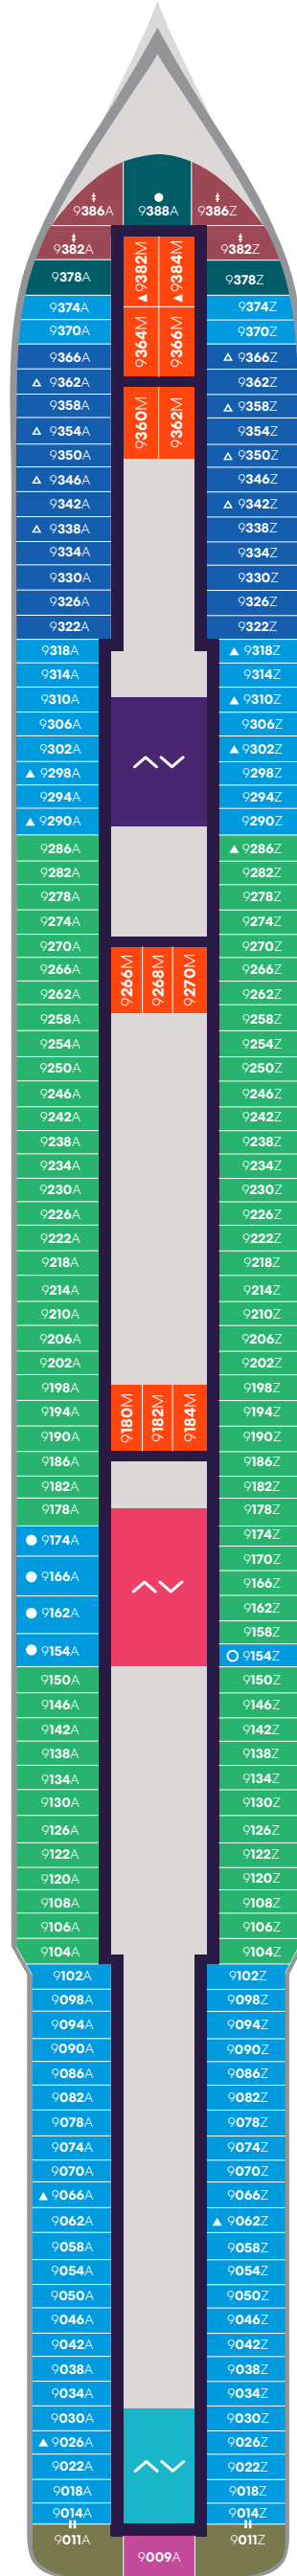

Deck

4

VALIANT LADY

VOYAGES

A Portside Left

Z Starboard Right

Key

Sailor Areas & Corridors

## Key

- VW The Sea View
- I1 Solo Insider
- IN The Insider
- I4 Social Insider
- Sailor Areas & Corridors
- Crew Areas
- Elevator & Stairs
- Accessible Head
- ‡** Sleeps 1
- ▲** Sleeps 3; Includes a pullman bed
- +** Sleeps 4; Includes both 2 lower beds and 2 pullmans
- Accessible cabin
- Ambulatory cabin

# VALIANT LADY

▲ Portside  
Left

▲ Starboard  
Right

# VALIANT LADY

Portside  
Left

Starboard  
Right