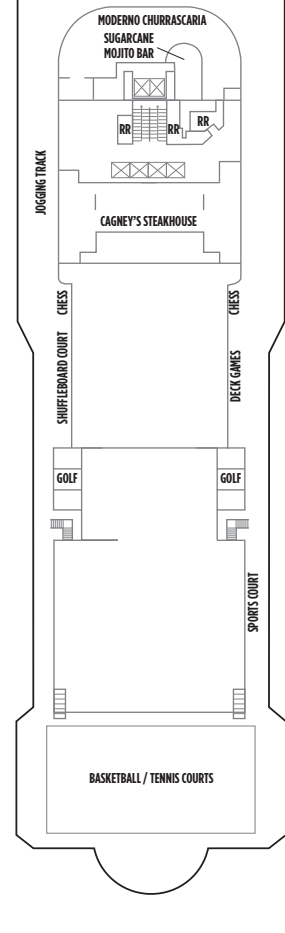

NORWEGIAN JEWEL DECK PLANS

- LEGEND**
- Wheelchair Accessible
 - ↕ Connecting staterooms
 - ▲ Third-person occupancy available
 - ⊕ Third- and/or fourth-person occupancy available
 - ☆ Up to sixth-person occupancy available
 - ✳ Up to eighth-person occupancy available
 - ⊠ Elevator
 - RR Restroom
 - PrivaSea (partially enclosed) balcony