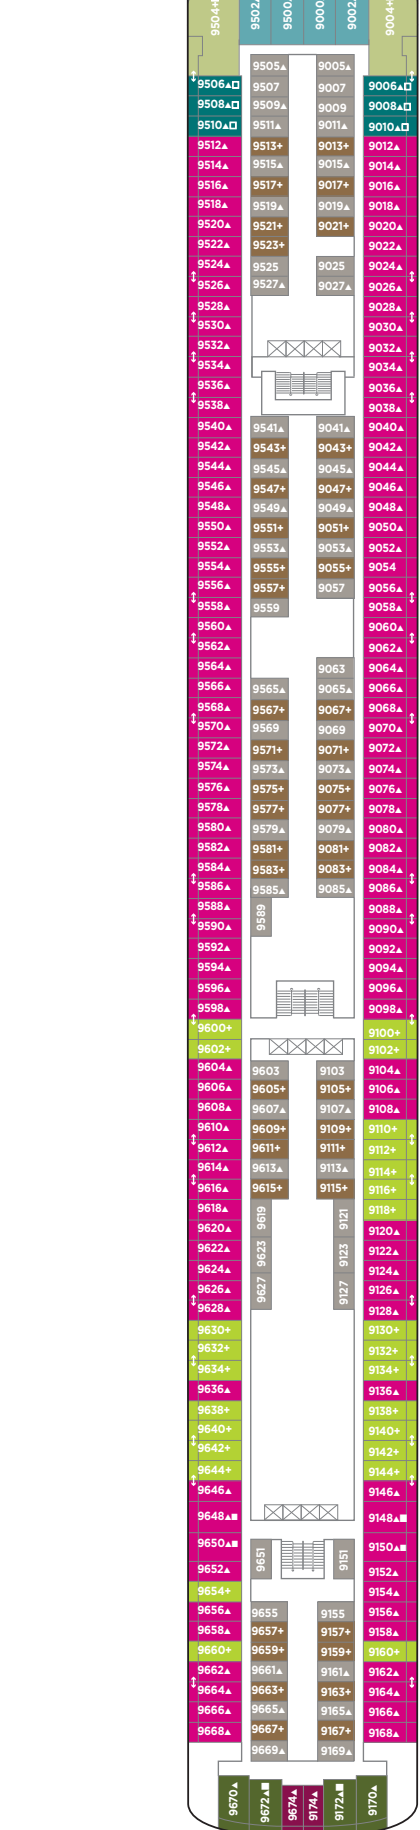

NORWEGIAN JEWEL DECK PLANS

- LEGEND**
- Wheelchair Accessible
 - ↕ Connecting staterooms
 - ▲ Third-person occupancy available
 - ⊕ Third- and/or fourth-person occupancy available
 - ☆ Up to sixth-person occupancy available
 - ✳ Up to eighth-person occupancy available
 - ⊠ Elevator
 - RR Restroom
 - PrivaSea (partially enclosed) balcony

H2

H1 H6 HF

S4 M1 MA MB
I4 IA MX

H3 SD SF SM B1 B4
BA BF I4 IA

H4 SF SN B1 B4 BA
BF I4 IB

SN B1 BF O4 OA
OK I4 IB BX

O4 OB OC IF

OC OK IF OX IX