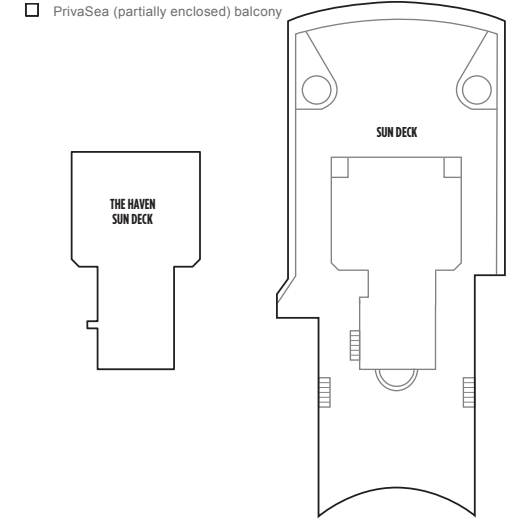

NORWEGIAN JEWEL DECK PLANS

- LEGEND**
- Wheelchair Accessible
 - ↕ Connecting staterooms
 - ▲ Third-person occupancy available
 - ⊕ Third- and/or fourth-person occupancy available
 - ☆ Up to sixth-person occupancy available
 - ✳ Up to eighth-person occupancy available
 - ⊠ Elevator
 - RR Restroom
 - PrivaSea (partially enclosed) balcony