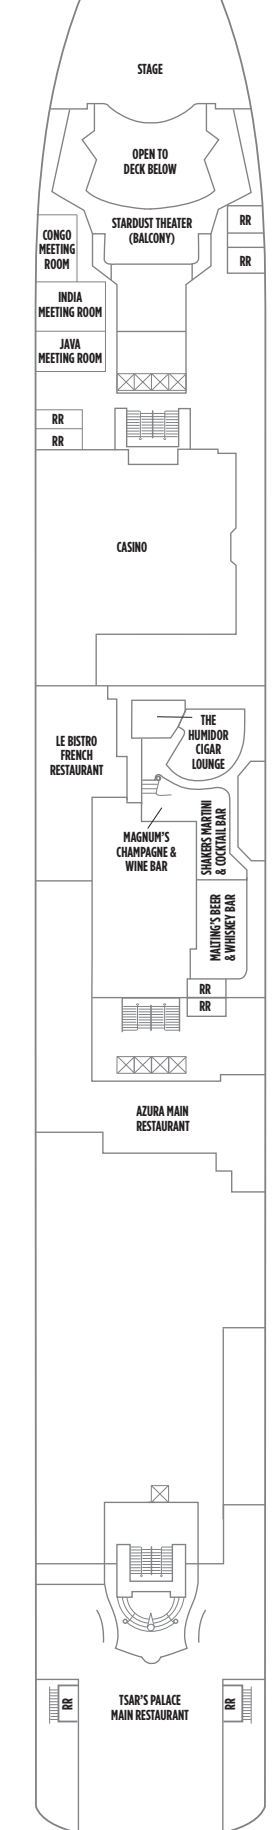

NORWEGIAN JEWEL DECK PLANS

- LEGEND**
- Wheelchair Accessible
 - ↕ Connecting staterooms
 - ▲ Third-person occupancy available
 - ⊕ Third- and/or fourth-person occupancy available
 - ☆ Up to sixth-person occupancy available
 - ✳ Up to eighth-person occupancy available
 - ⊠ Elevator
 - RR Restroom
 - PrivaSea (partially enclosed) balcony

H2

H1 H6 HF

S4 M1 MA MB
I4 IA MX

H3 SD SF SM B1 B4
BA BF I4 IA

H4 SF SN B1 B4 BA
BF I4 IB

SN B1 BF O4 OA
OK I4 IB BX

O4 OB OC IF

OC OK IF OX IX