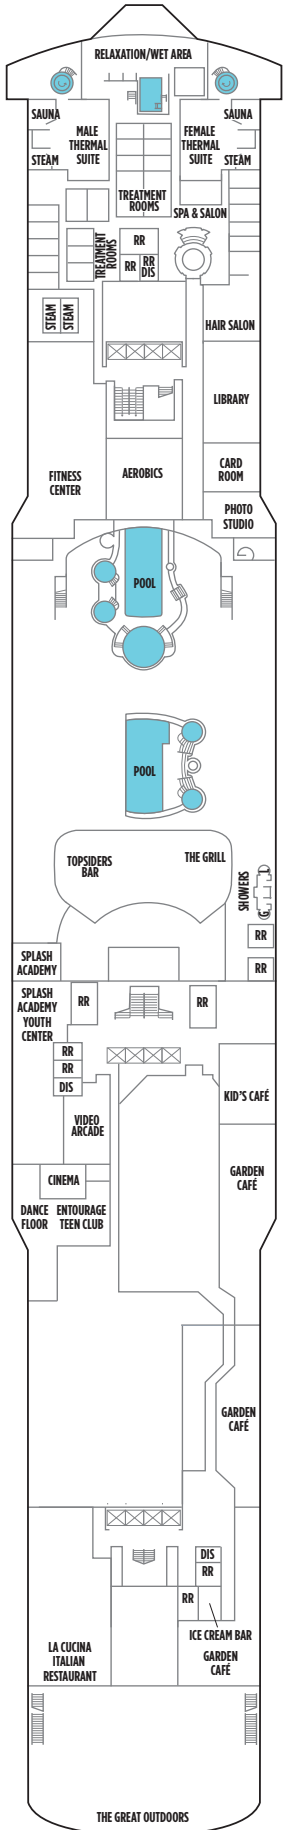

NORWEGIAN JEWEL DECK PLANS

- LEGEND**
- Wheelchair Accessible
 - ↕ Connecting staterooms
 - ▲ Third-person occupancy available
 - ⊕ Third- and/or fourth-person occupancy available
 - ☆ Up to sixth-person occupancy available
 - ✳ Up to eighth-person occupancy available
 - ⊠ Elevator
 - RR Restroom
 - PrivaSea (partially enclosed) balcony

H2

H1 H6 HF

S4 M1 MA MB
I4 IA MX

H3 SD SF SM B1 B4
BA BF I4 IA

H4 SF SN B1 B4 BA
BF I4 IB

SN B1 BF O4 OA
OK I4 IB BX

O4 OB OC IF

OC OK IF OX IX