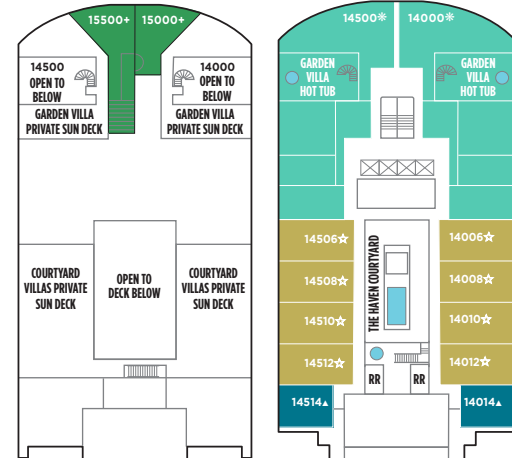

NORWEGIAN JEWEL DECK PLANS

- LEGEND**
- Wheelchair Accessible
 - ↕ Connecting staterooms
 - ▲ Third-person occupancy available
 - ⊕ Third- and/or fourth-person occupancy available
 - ☆ Up to sixth-person occupancy available
 - ✳ Up to eighth-person occupancy available
 - ⊠ Elevator
 - RR Restroom
 - PrivaSea (partially enclosed) balcony

H2

H1 H6 HF

S4 M1 MA MB
I4 IA MX

H3 SD SF SM B1 B4
BA BF I4 IA

H4 SF SN B1 B4 BA
BF I4 IB

SN B1 BF O4 OA
OK I4 IB BX

O4 OB OC IF

OC OK IF OX IX