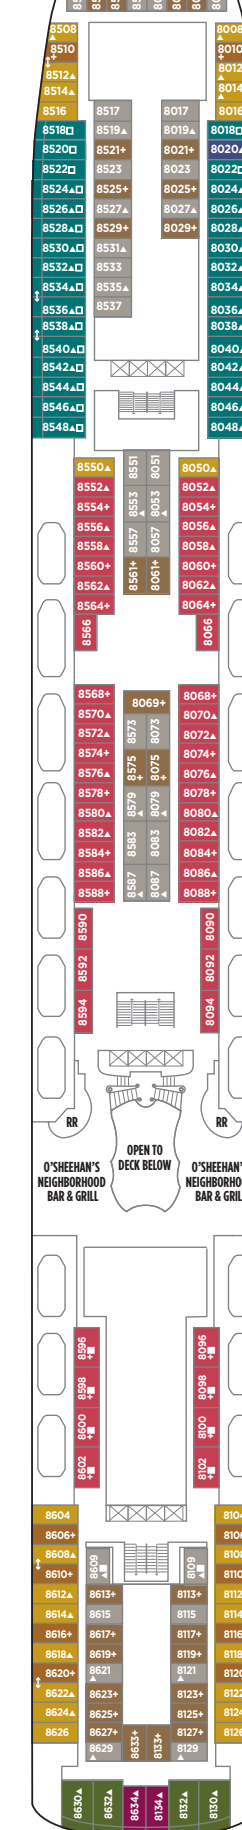

NORWEGIAN JEWEL DECK PLANS

- LEGEND**
- Wheelchair Accessible
 - ↕ Connecting staterooms
 - ▲ Third-person occupancy available
 - ⊕ Third- and/or fourth-person occupancy available
 - ☆ Up to sixth-person occupancy available
 - ✳ Up to eighth-person occupancy available
 - ⊠ Elevator
 - RR Restroom
 - PrivaSea (partially enclosed) balcony

H2

H1 H6 HF

S4 M1 MA MB
I4 IA MX

H3 SD SF SM B1 B4
BA BF I4 IA

H4 SF SN B1 B4 BA
BF I4 IB

SN B1 BF O4 OA
OK I4 IB BX

O4 OB OC IF

OC OK IF OX IX