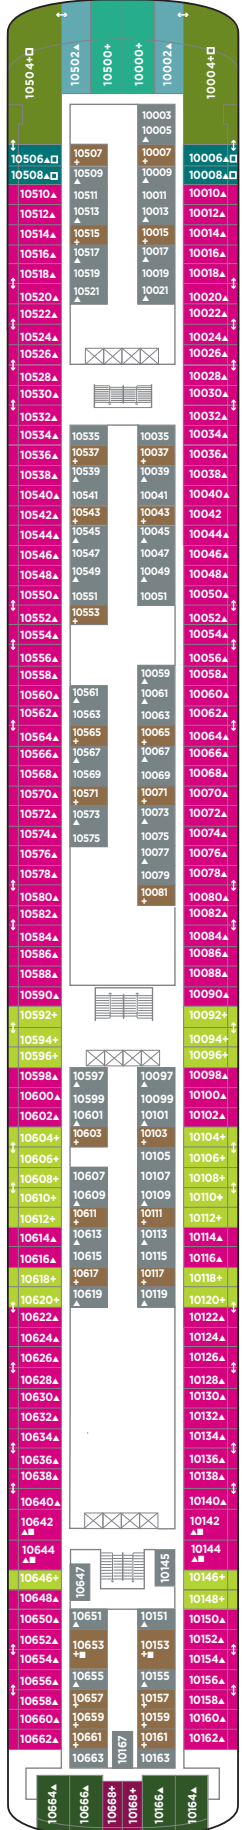

NORWEGIAN JEWEL DECK PLANS

- LEGEND**
- Wheelchair Accessible
 - ↕ Connecting staterooms
 - ▲ Third-person occupancy available
 - ⊕ Third- and/or fourth-person occupancy available
 - ☆ Up to sixth-person occupancy available
 - ✳ Up to eighth-person occupancy available
 - ⊠ Elevator
 - RR Restroom
 - PrivaSea (partially enclosed) balcony

H2

H1 H6 HF

S4 M1 MA MB
I4 IA MX

H3 SD SF SM B1 B4
BA BF I4 IA

H4 SF SN B1 B4 BA
BF I4 IB

SN B1 BF O4 OA
OK I4 IB BX

O4 OB OC IF

OC OK IF OX IX