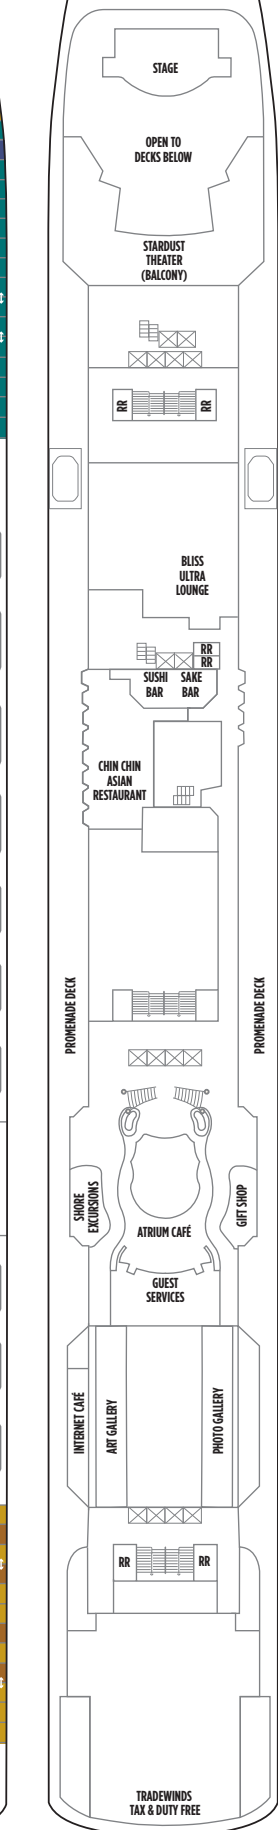

NORWEGIAN JEWEL DECK PLANS

- LEGEND**
- Wheelchair Accessible
 - ↕ Connecting staterooms
 - ▲ Third-person occupancy available
 - ⊕ Third- and/or fourth-person occupancy available
 - ☆ Up to sixth-person occupancy available
 - ✳ Up to eighth-person occupancy available
 - ⊠ Elevator
 - RR Restroom
 - PrivaSea (partially enclosed) balcony

H2

H1 H6 HF

S4 M1 MA MB
I4 IA MX

H3 SD SF SM B1 B4
BA BF I4 IA

H4 SF SN B1 B4 BA
BF I4 IB

SN B1 BF O4 OA
OK I4 IB BX

O4 OB OC IF

OC OK IF OX IX