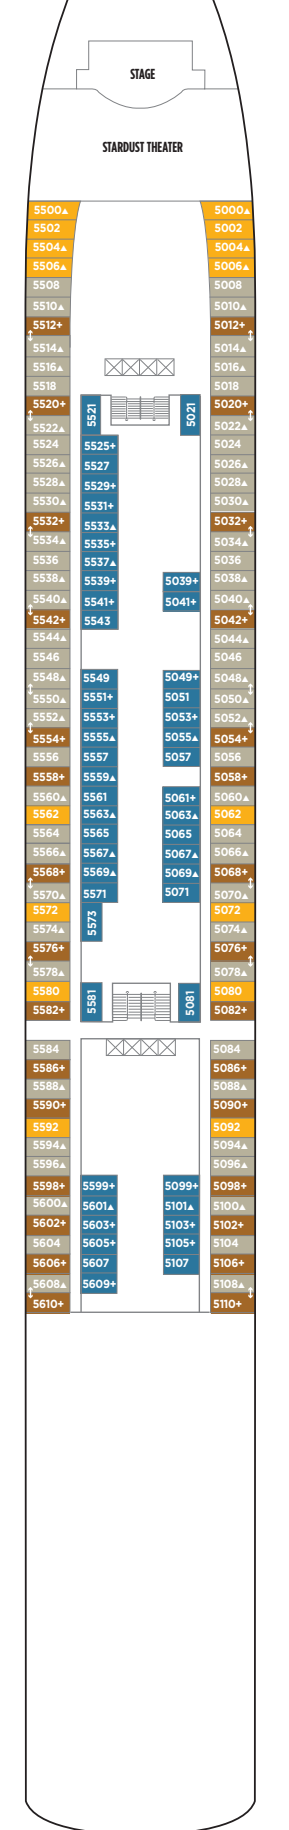

NORWEGIAN JEWEL DECK PLANS

- LEGEND**
- Wheelchair Accessible
 - ↕ Connecting staterooms
 - ▲ Third-person occupancy available
 - ⊕ Third- and/or fourth-person occupancy available
 - ☆ Up to sixth-person occupancy available
 - ✳ Up to eighth-person occupancy available
 - ⊠ Elevator
 - RR Restroom
 - PrivaSea (partially enclosed) balcony

H2

H1 H6 HF

S4 M1 MA MB
I4 IA MX

H3 SD SF SM B1 B4
BA BF I4 IA

H4 SF SN B1 B4 BA
BF I4 IB

SN B1 BF O4 OA
OK I4 IB BX

O4 OB OC IF

OC OK IF OX IX