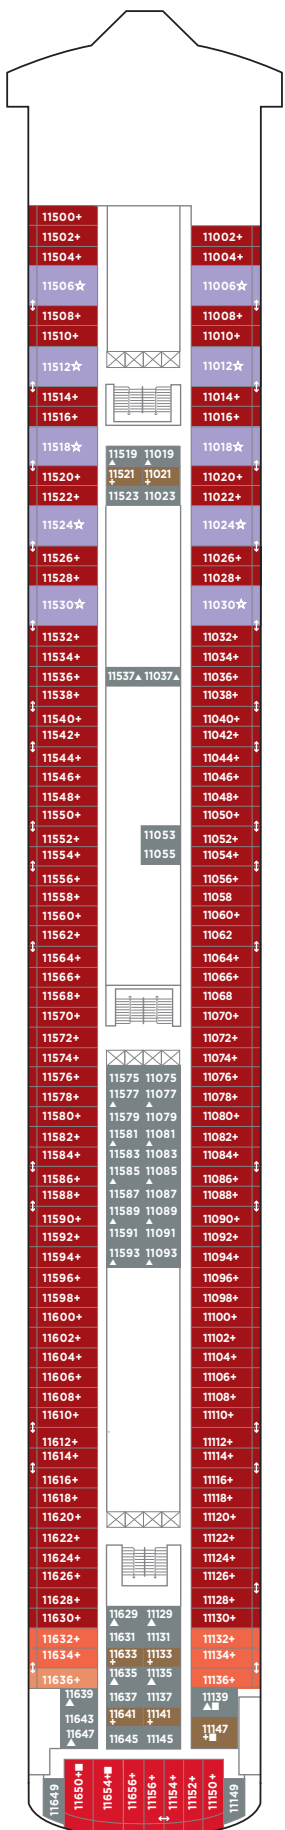

NORWEGIAN JEWEL DECK PLANS

- LEGEND**
- Wheelchair Accessible
 - ↕ Connecting staterooms
 - ▲ Third-person occupancy available
 - ⊕ Third- and/or fourth-person occupancy available
 - ☆ Up to sixth-person occupancy available
 - ✳ Up to eighth-person occupancy available
 - ⊠ Elevator
 - RR Restroom
 - PrivaSea (partially enclosed) balcony

H2

H1 H6 HF

S4 M1 MA MB
I4 IA MX

H3 SD SF SM B1 B4
BA BF I4 IA

H4 SF SN B1 B4 BA
BF I4 IB

SN B1 BF O4 OA
OK I4 IB BX

O4 OB OC IF

OC OK IF OX IX