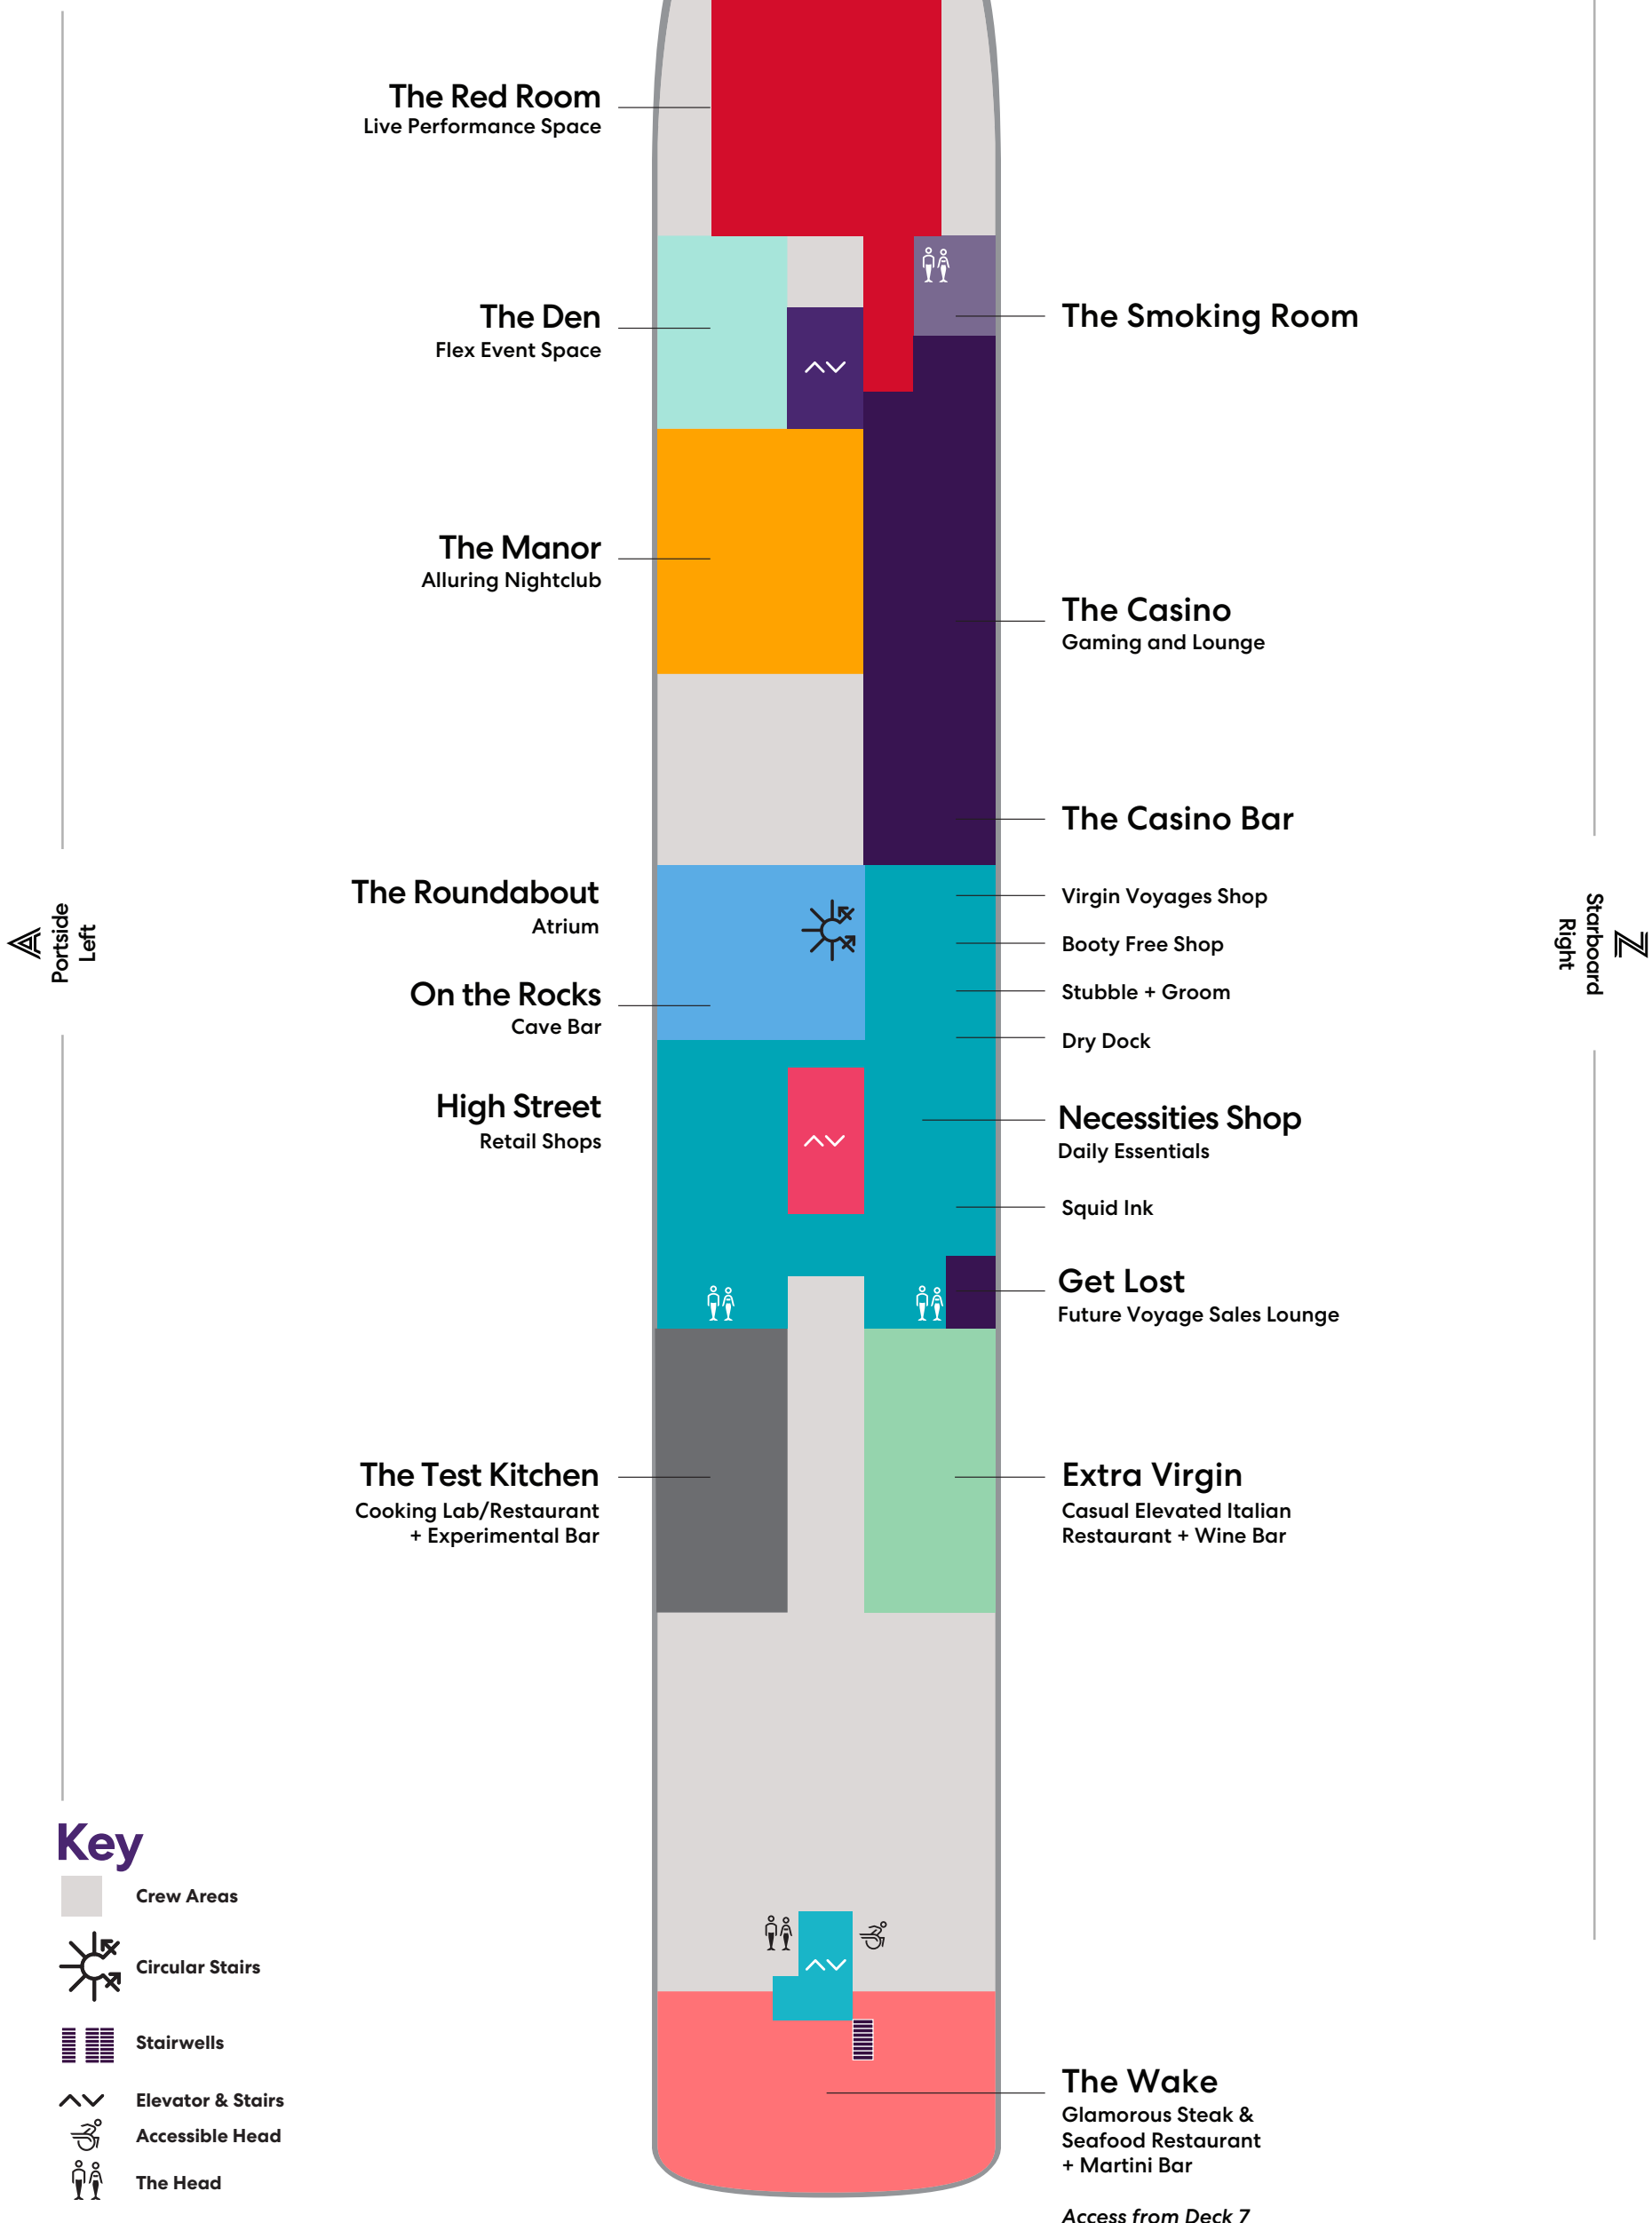

Deck

4

RESILIENT LADY

A Portside Left

Z Starboard Right

Key

■ Sailor Areas & Corridors

■ Crew Areas

^^ Elevator & Stairs

Deck

5

RESILIENT LADY

Deck

RESILIENT LADY

# Deck

# RESILIENT LADY

**The Red Room**  
Live Performance Space

**The Groupie**  
Private Karaoke

**The Manor**  
Alluring Nightclub

**Draught Haus**  
Local Tap Room

**The Roundabout**  
Atrium

**Lick Me Till Ice Cream**  
Scoop Shop