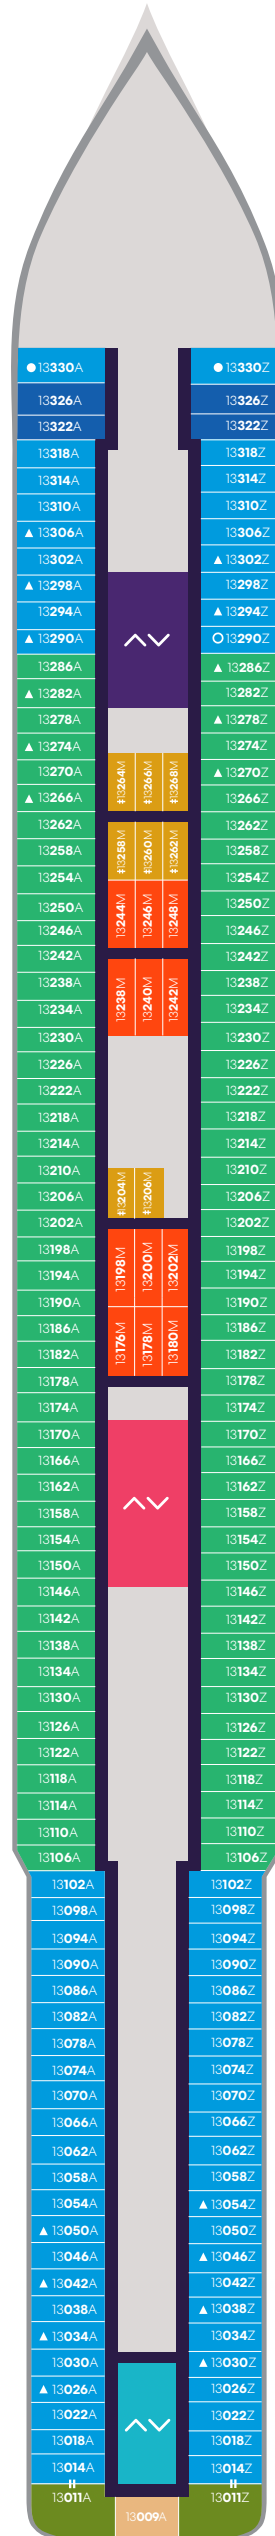

Deck

13

RESILIENT LADY

A
Portside
Left

Z
Starboard
Right

Key

- SCB Cheeky Corner Suite - Biggest Terrace
- SAB Sweet Aft Suite - Biggest Terrace
- TX XL Sea Terrace
- TC Central Sea Terrace
- TR The Sea Terrace
- II Solo Insider
- IN The Insider
- Sailor Areas & Corridors
- Crew Areas
- Elevator & Stairs
- Sleeps 1
- Sleeps 3; Includes a pullman bed
- Accessible cabin
- Ambulatory cabin
- Connecting cabins