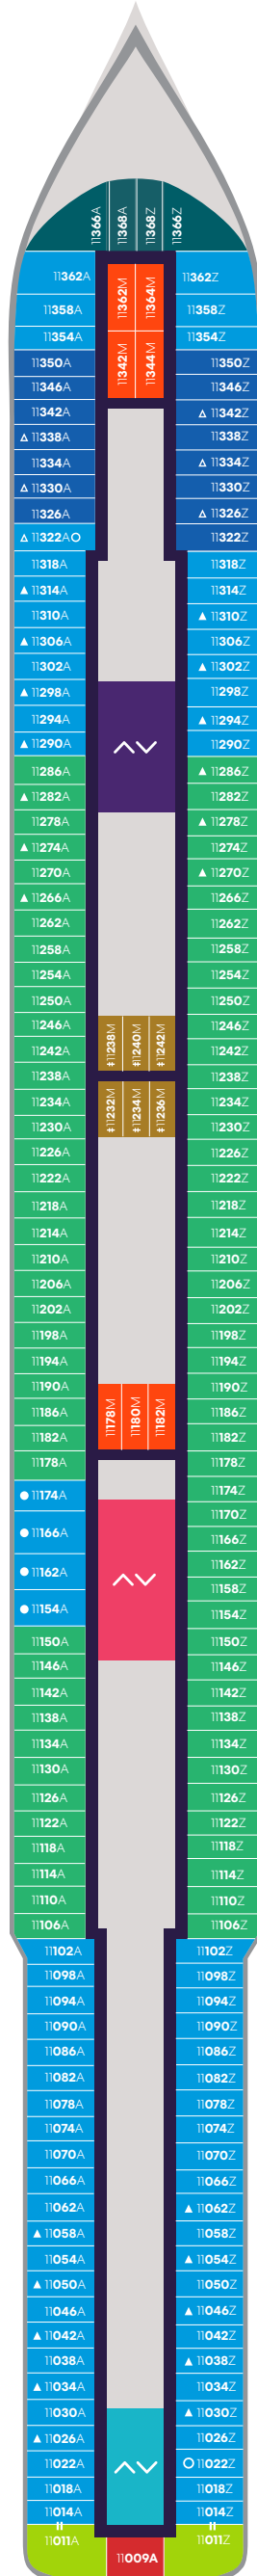

Deck

11

RESILIENT LADY

A Portside Left

Z Starboard Right

Key

- SCE Cheeky Corner Suite – Even Bigger Terrace
- SAE Sweet Aft Suite – Even Bigger Terrace
- TX XL Sea Terrace
- TC Central Sea Terrace
- TR The Sea Terrace
- VW The Sea View
- II Solo Insider
- IN The Insider
- Sailor Areas & Corridors
- Crew Areas
- ^v Elevator & Stairs
- ‡ Sleeps 1
- ▲ Sleeps 3; Includes a pullman bed
- △ Sleeps 3; Includes an extra lower bed
- Accessible cabin
- Ambulatory cabin
- || Connecting cabins