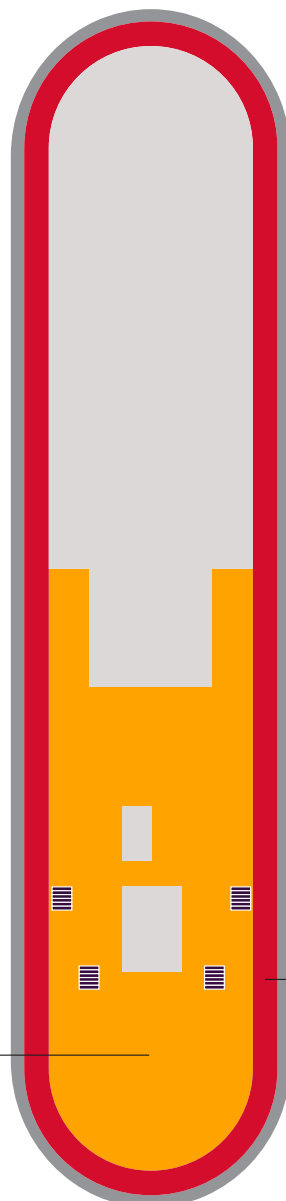

# RESILIENT LADY

Deck

17

RESILIENT LADY

VOYAGES

A  
Portside  
Left

Z  
Starboard  
Right

Key