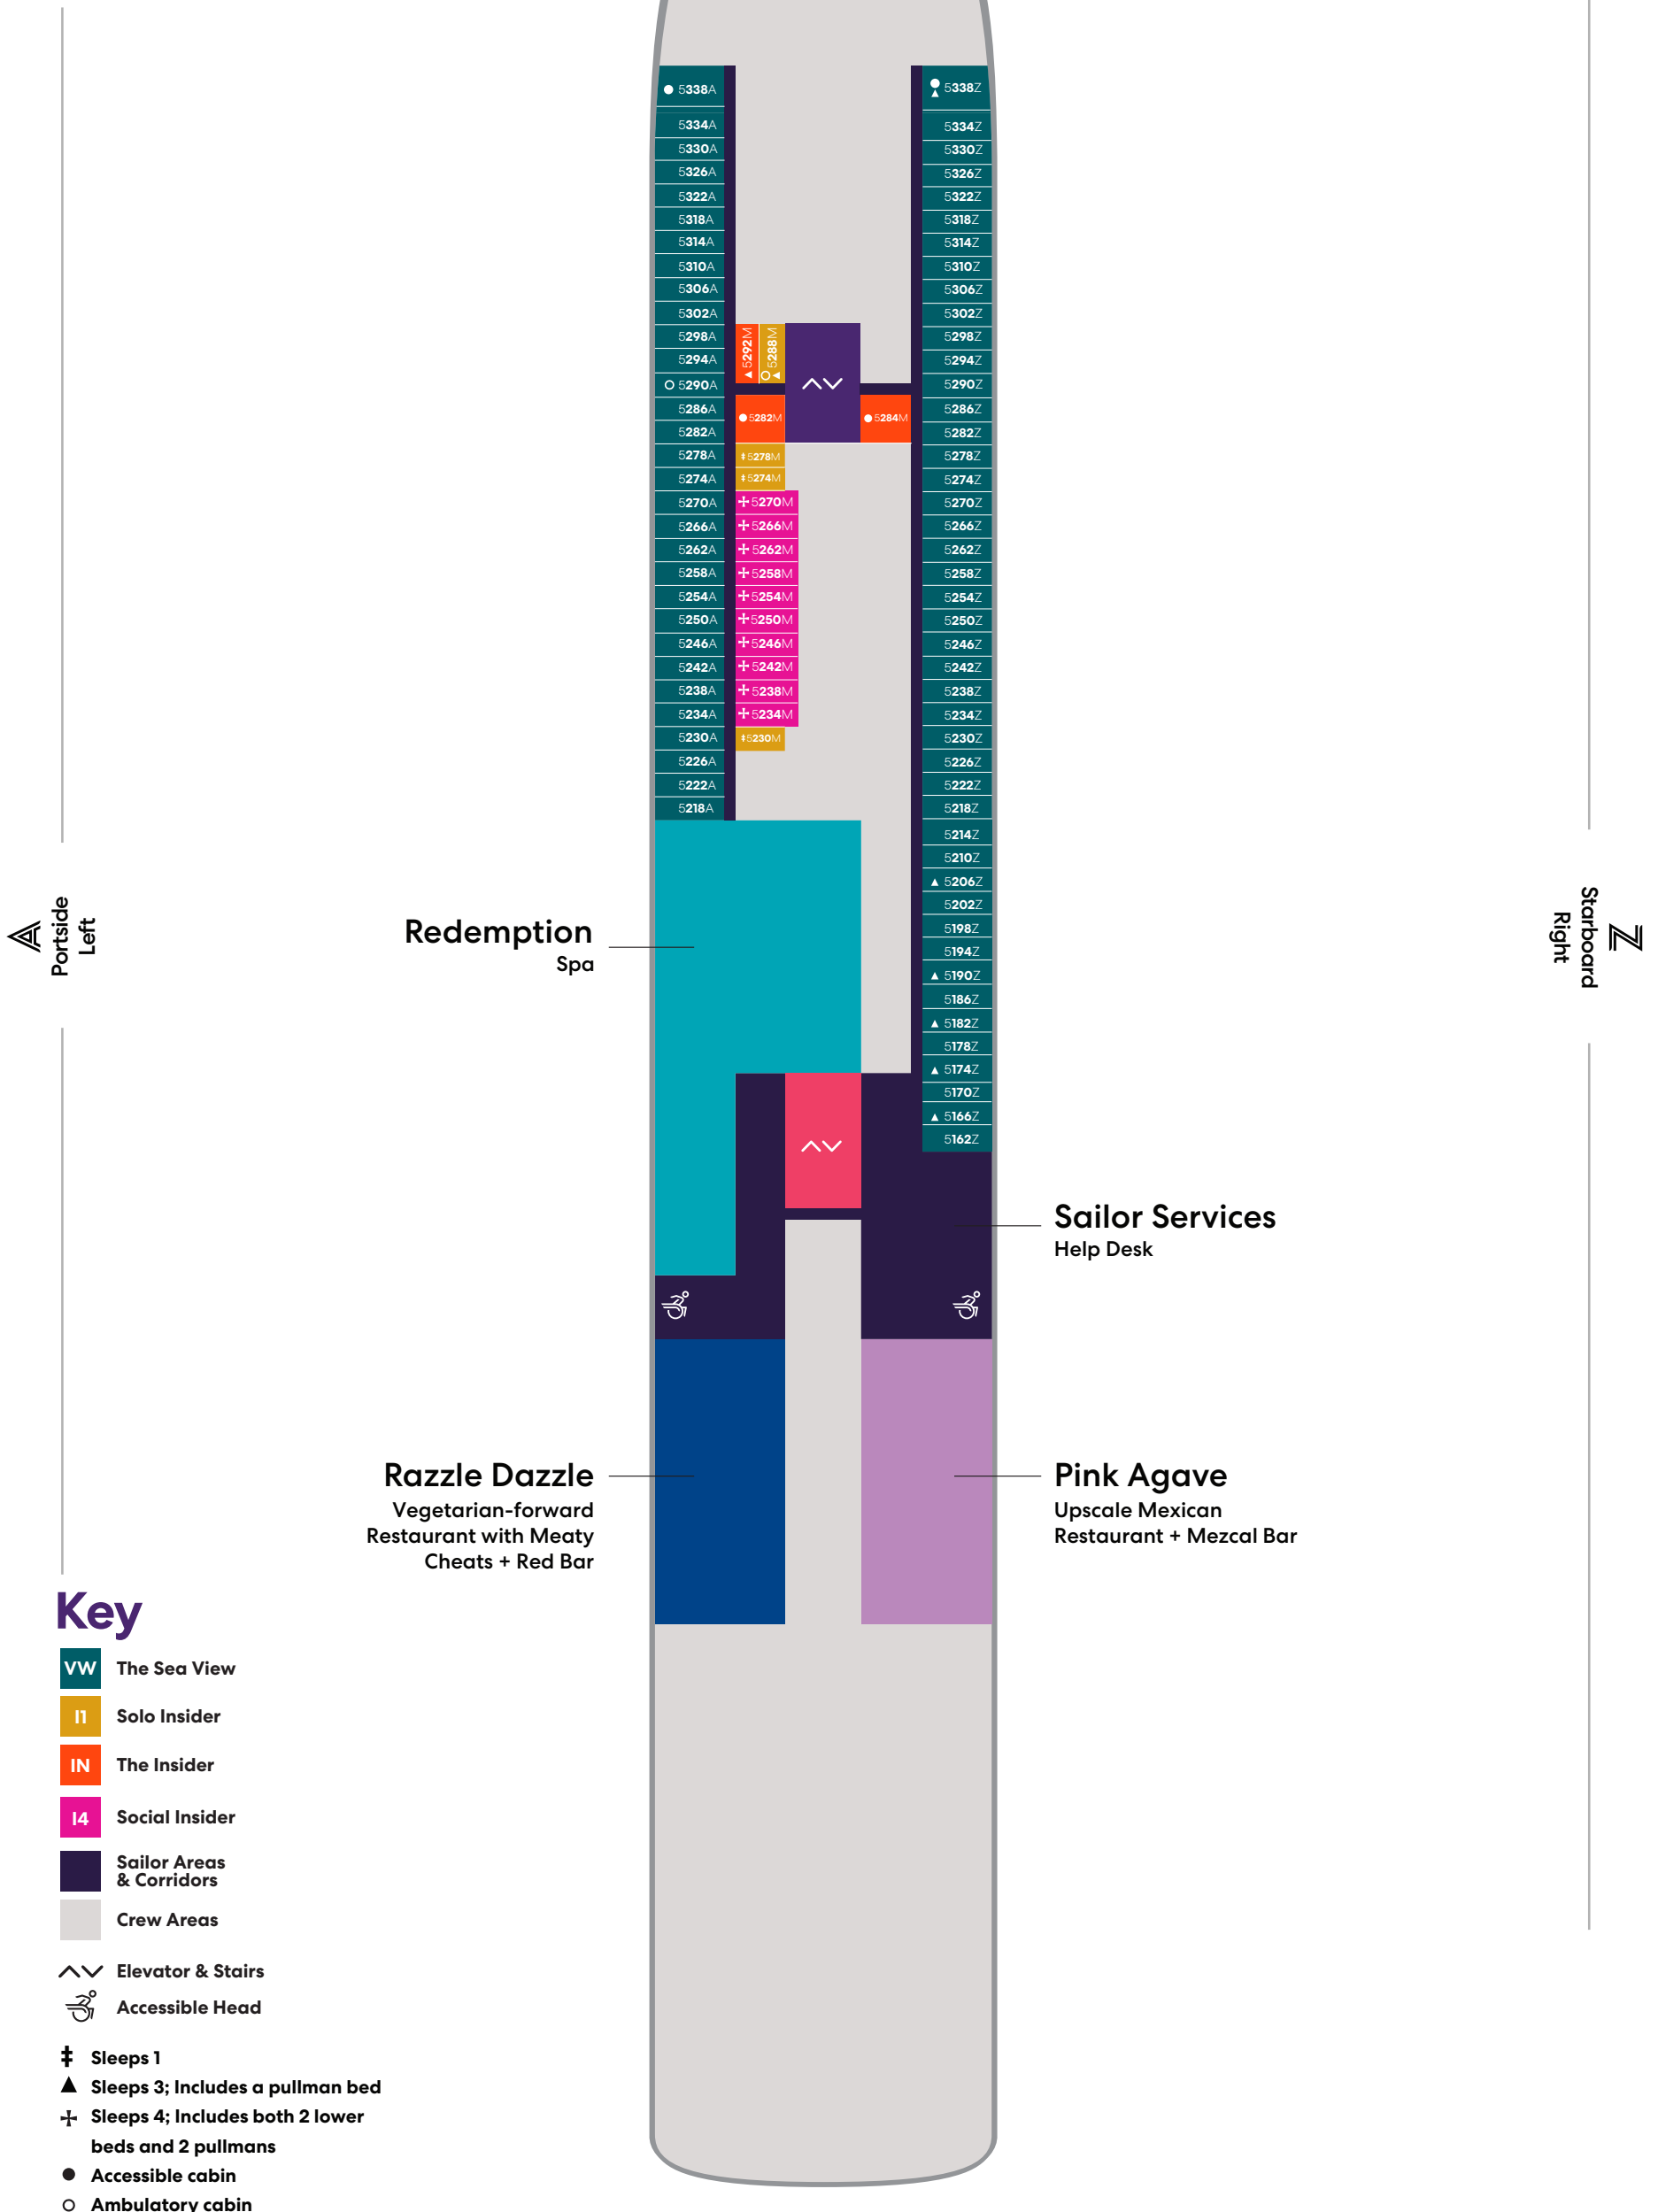

Deck

4

RESILIENT LADY

A Portside Left

Z Starboard Right

Key

■ Sailor Areas & Corridors

■ Crew Areas

^^ Elevator & Stairs

Deck

5

RESILIENT LADY

Deck

RESILIENT LADY

# Deck