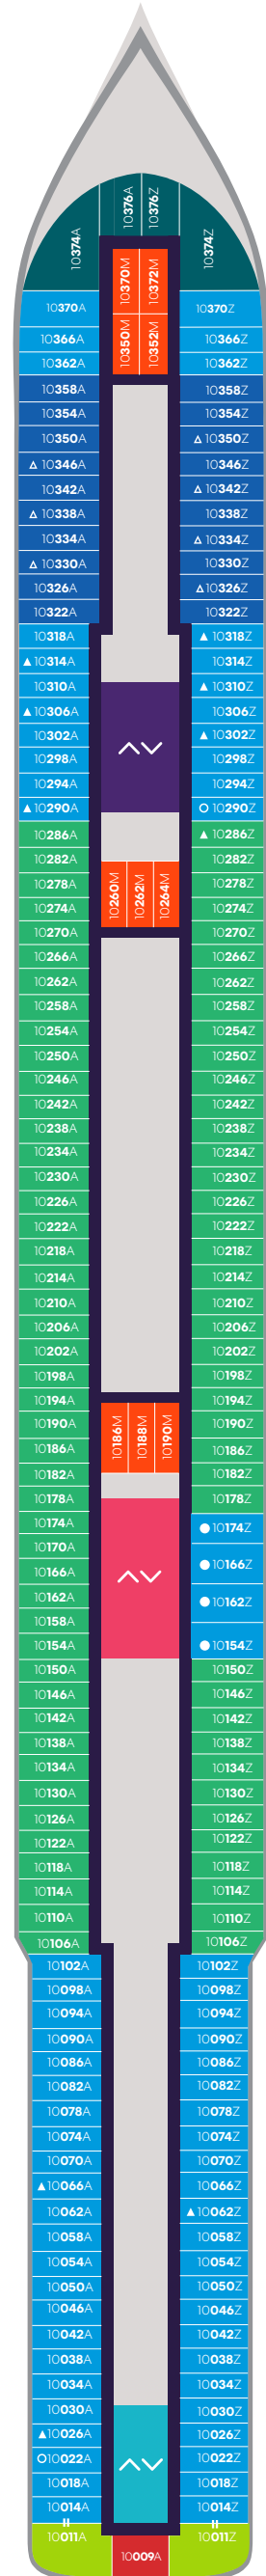

Deck

4

RESILIENT LADY

A Portside Left

Z Starboard Right

Key

■ Sailor Areas & Corridors

■ Crew Areas

## Key

- SCP Cheeky Corner Suite – Pretty Big Terrace
- SAP Sweet Aft Suite – Pretty Big Terrace
- TX XL Sea Terrace
- TC Central Sea Terrace
- TR The Sea Terrace
- TS Sea Terrace – (Slightly) Smaller Balcony
- II Solo Insider
- Sailor Areas & Corridors
- Crew Areas
- ^ v Elevator & Stairs
- ‡ Sleeps 1
- ▲ Sleeps 3; Includes a pullman bed
- △ Sleeps 3; Includes an extra lower bed
- ☒ Sleeps 4; Includes both an extra lower bed and a pullman bed
- Accessible cabin
- Ambulatory cabin
- || Connecting cabins

## Key

- SCP Cheeky Corner Suite – Pretty Big Terrace
- SAP Sweet Aft Suite – Pretty Big Terrace
- TX XL Sea Terrace
- TC Central Sea Terrace
- TR The Sea Terrace
- VI Solo Sea View
- VW The Sea View
- IN The Insider
- Sailor Areas & Corridors
- Crew Areas
- ^v Elevator & Stairs
- ‡ Sleeps 1
- ▲ Sleeps 3; Includes a pullman bed
- △ Sleeps 3; Includes an extra lower bed
- Accessible cabin
- Ambulatory cabin
- || Connecting cabins

# RESILIENT LADY

▲ Portside Left

▲ Starboard Right