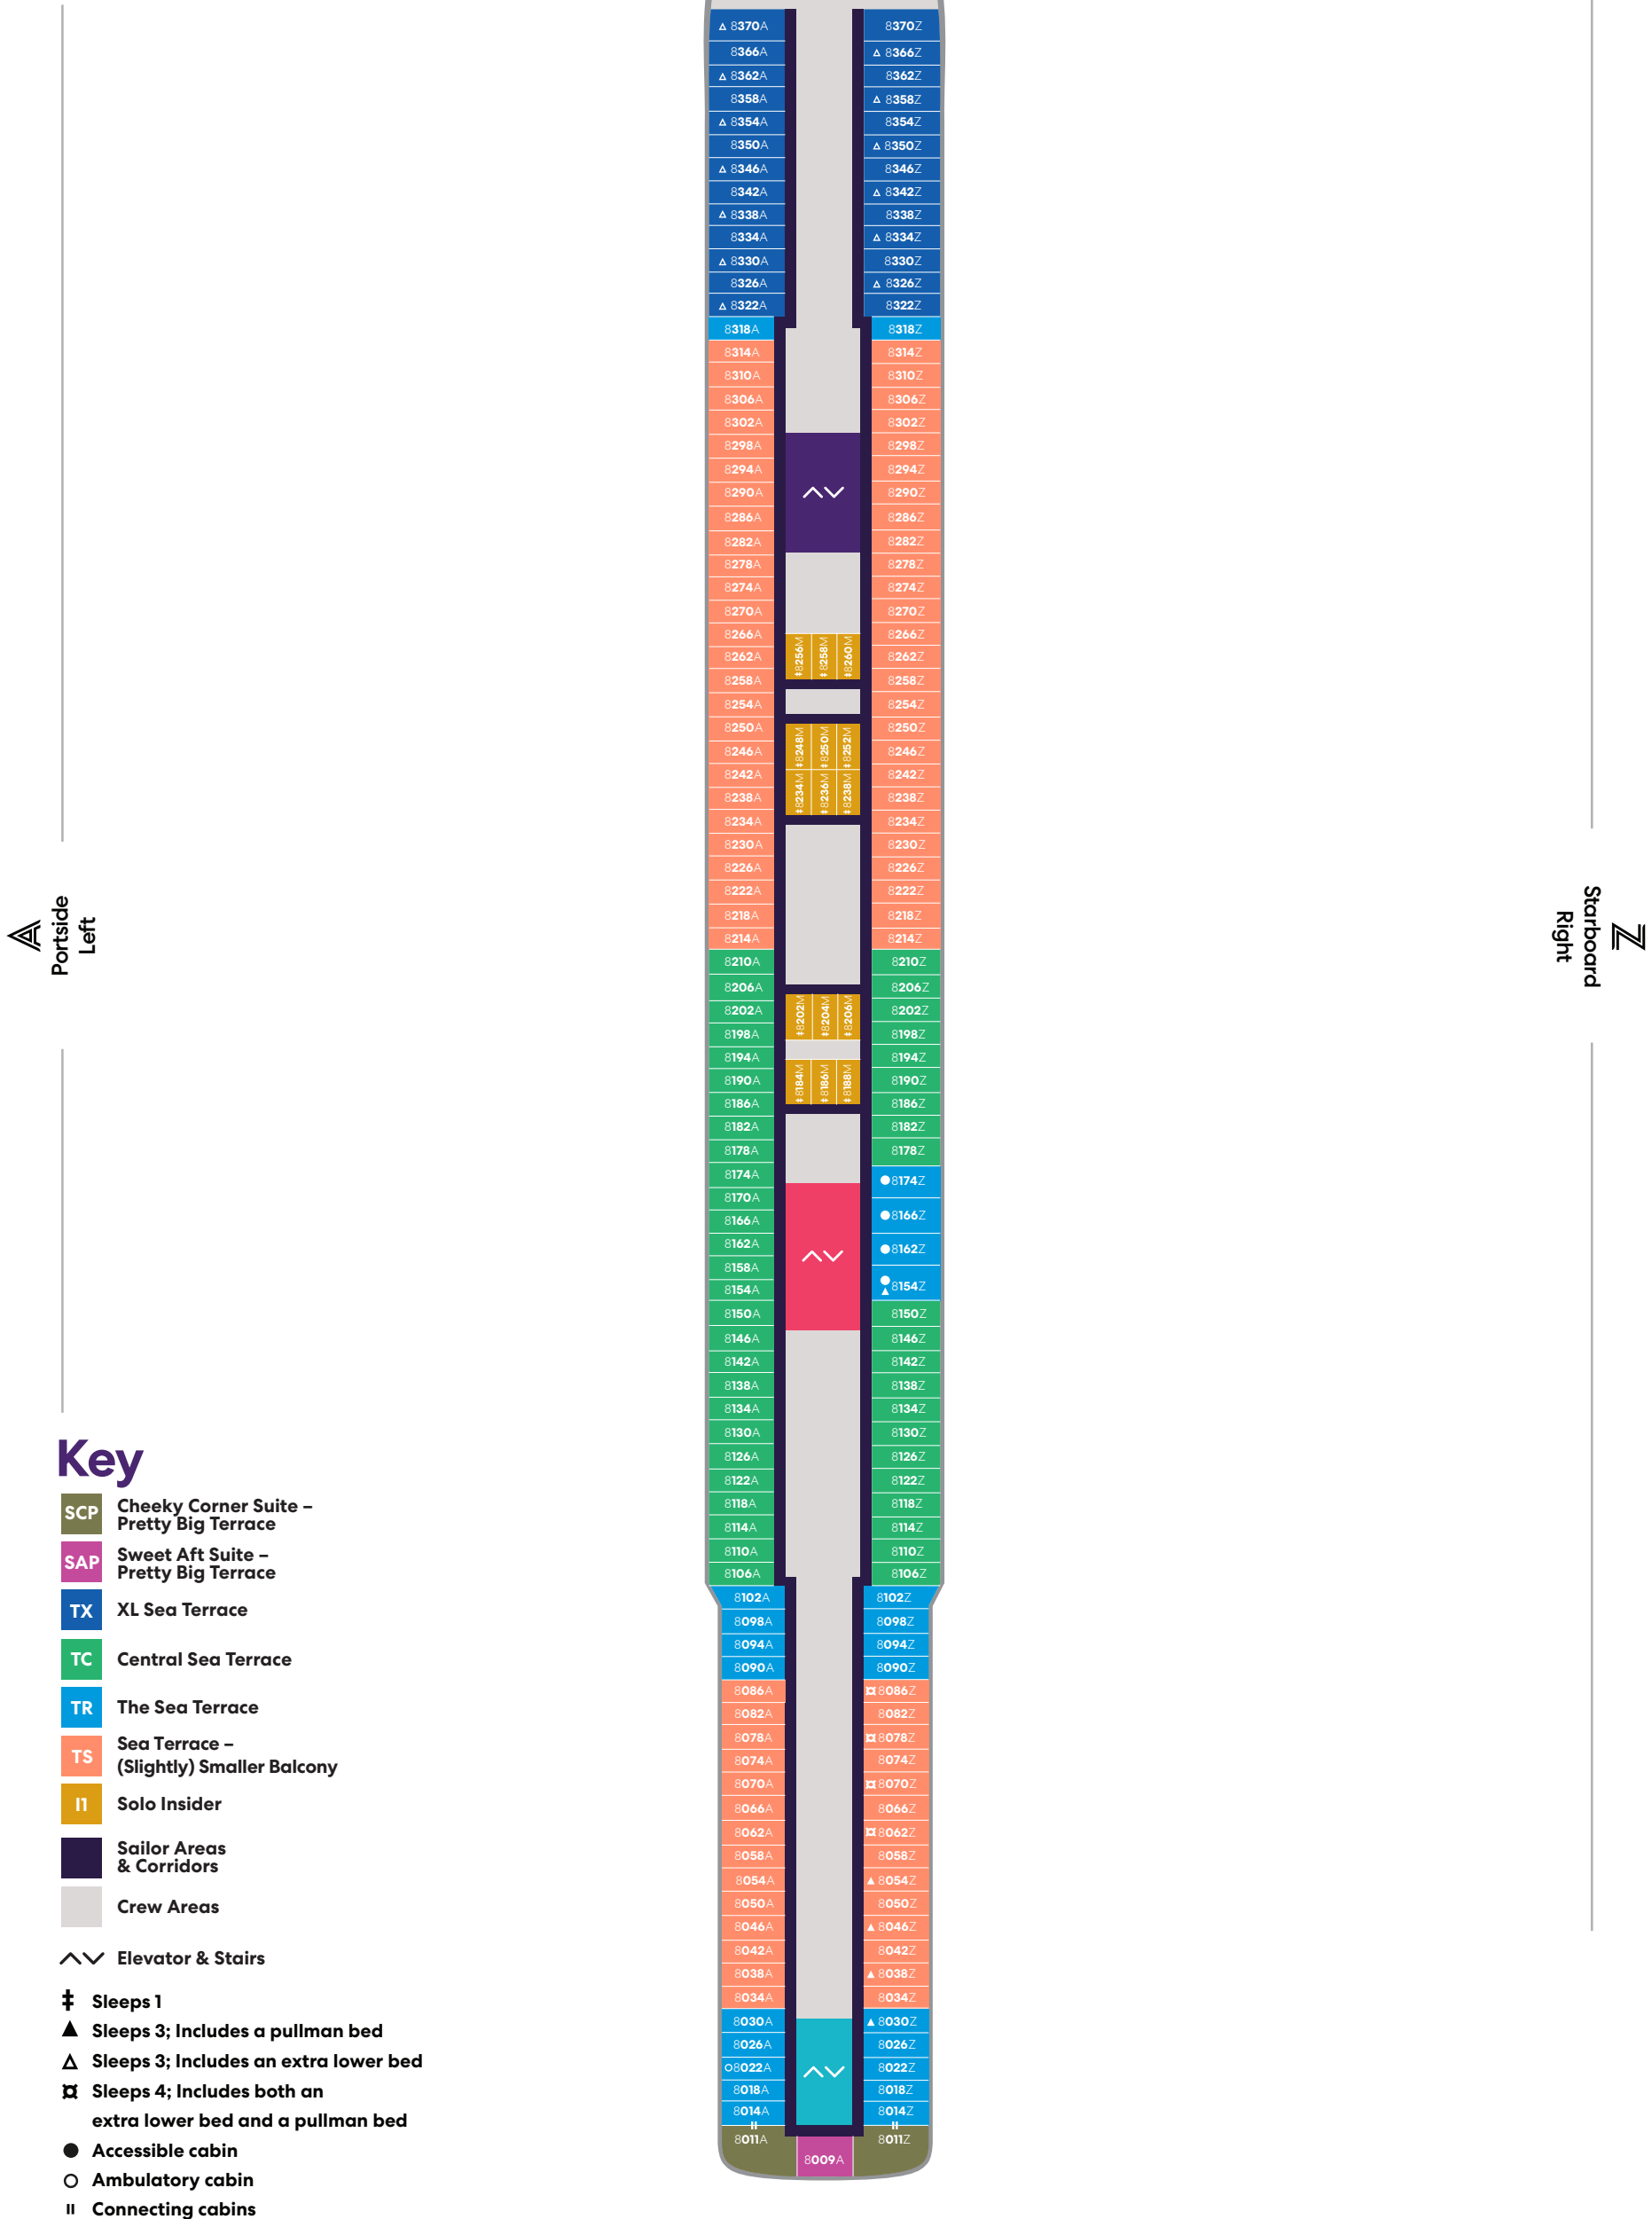

Deck

RESILIENT LADY

Key

- SCP Cheeky Corner Suite – Pretty Big Terrace
- SAP Sweet Aft Suite – Pretty Big Terrace
- TX XL Sea Terrace
- TC Central Sea Terrace
- TR The Sea Terrace
- TS Sea Terrace – (Slightly) Smaller Balcony
- II Solo Insider
- Sailor Areas & Corridors
- Crew Areas
- ^ v Elevator & Stairs
- ‡ Sleeps 1
- ▲ Sleeps 3; Includes a pullman bed
- △ Sleeps 3; Includes an extra lower bed
- ☒ Sleeps 4; Includes both an extra lower bed and a pullman bed
- Accessible cabin
- Ambulatory cabin
- || Connecting cabins