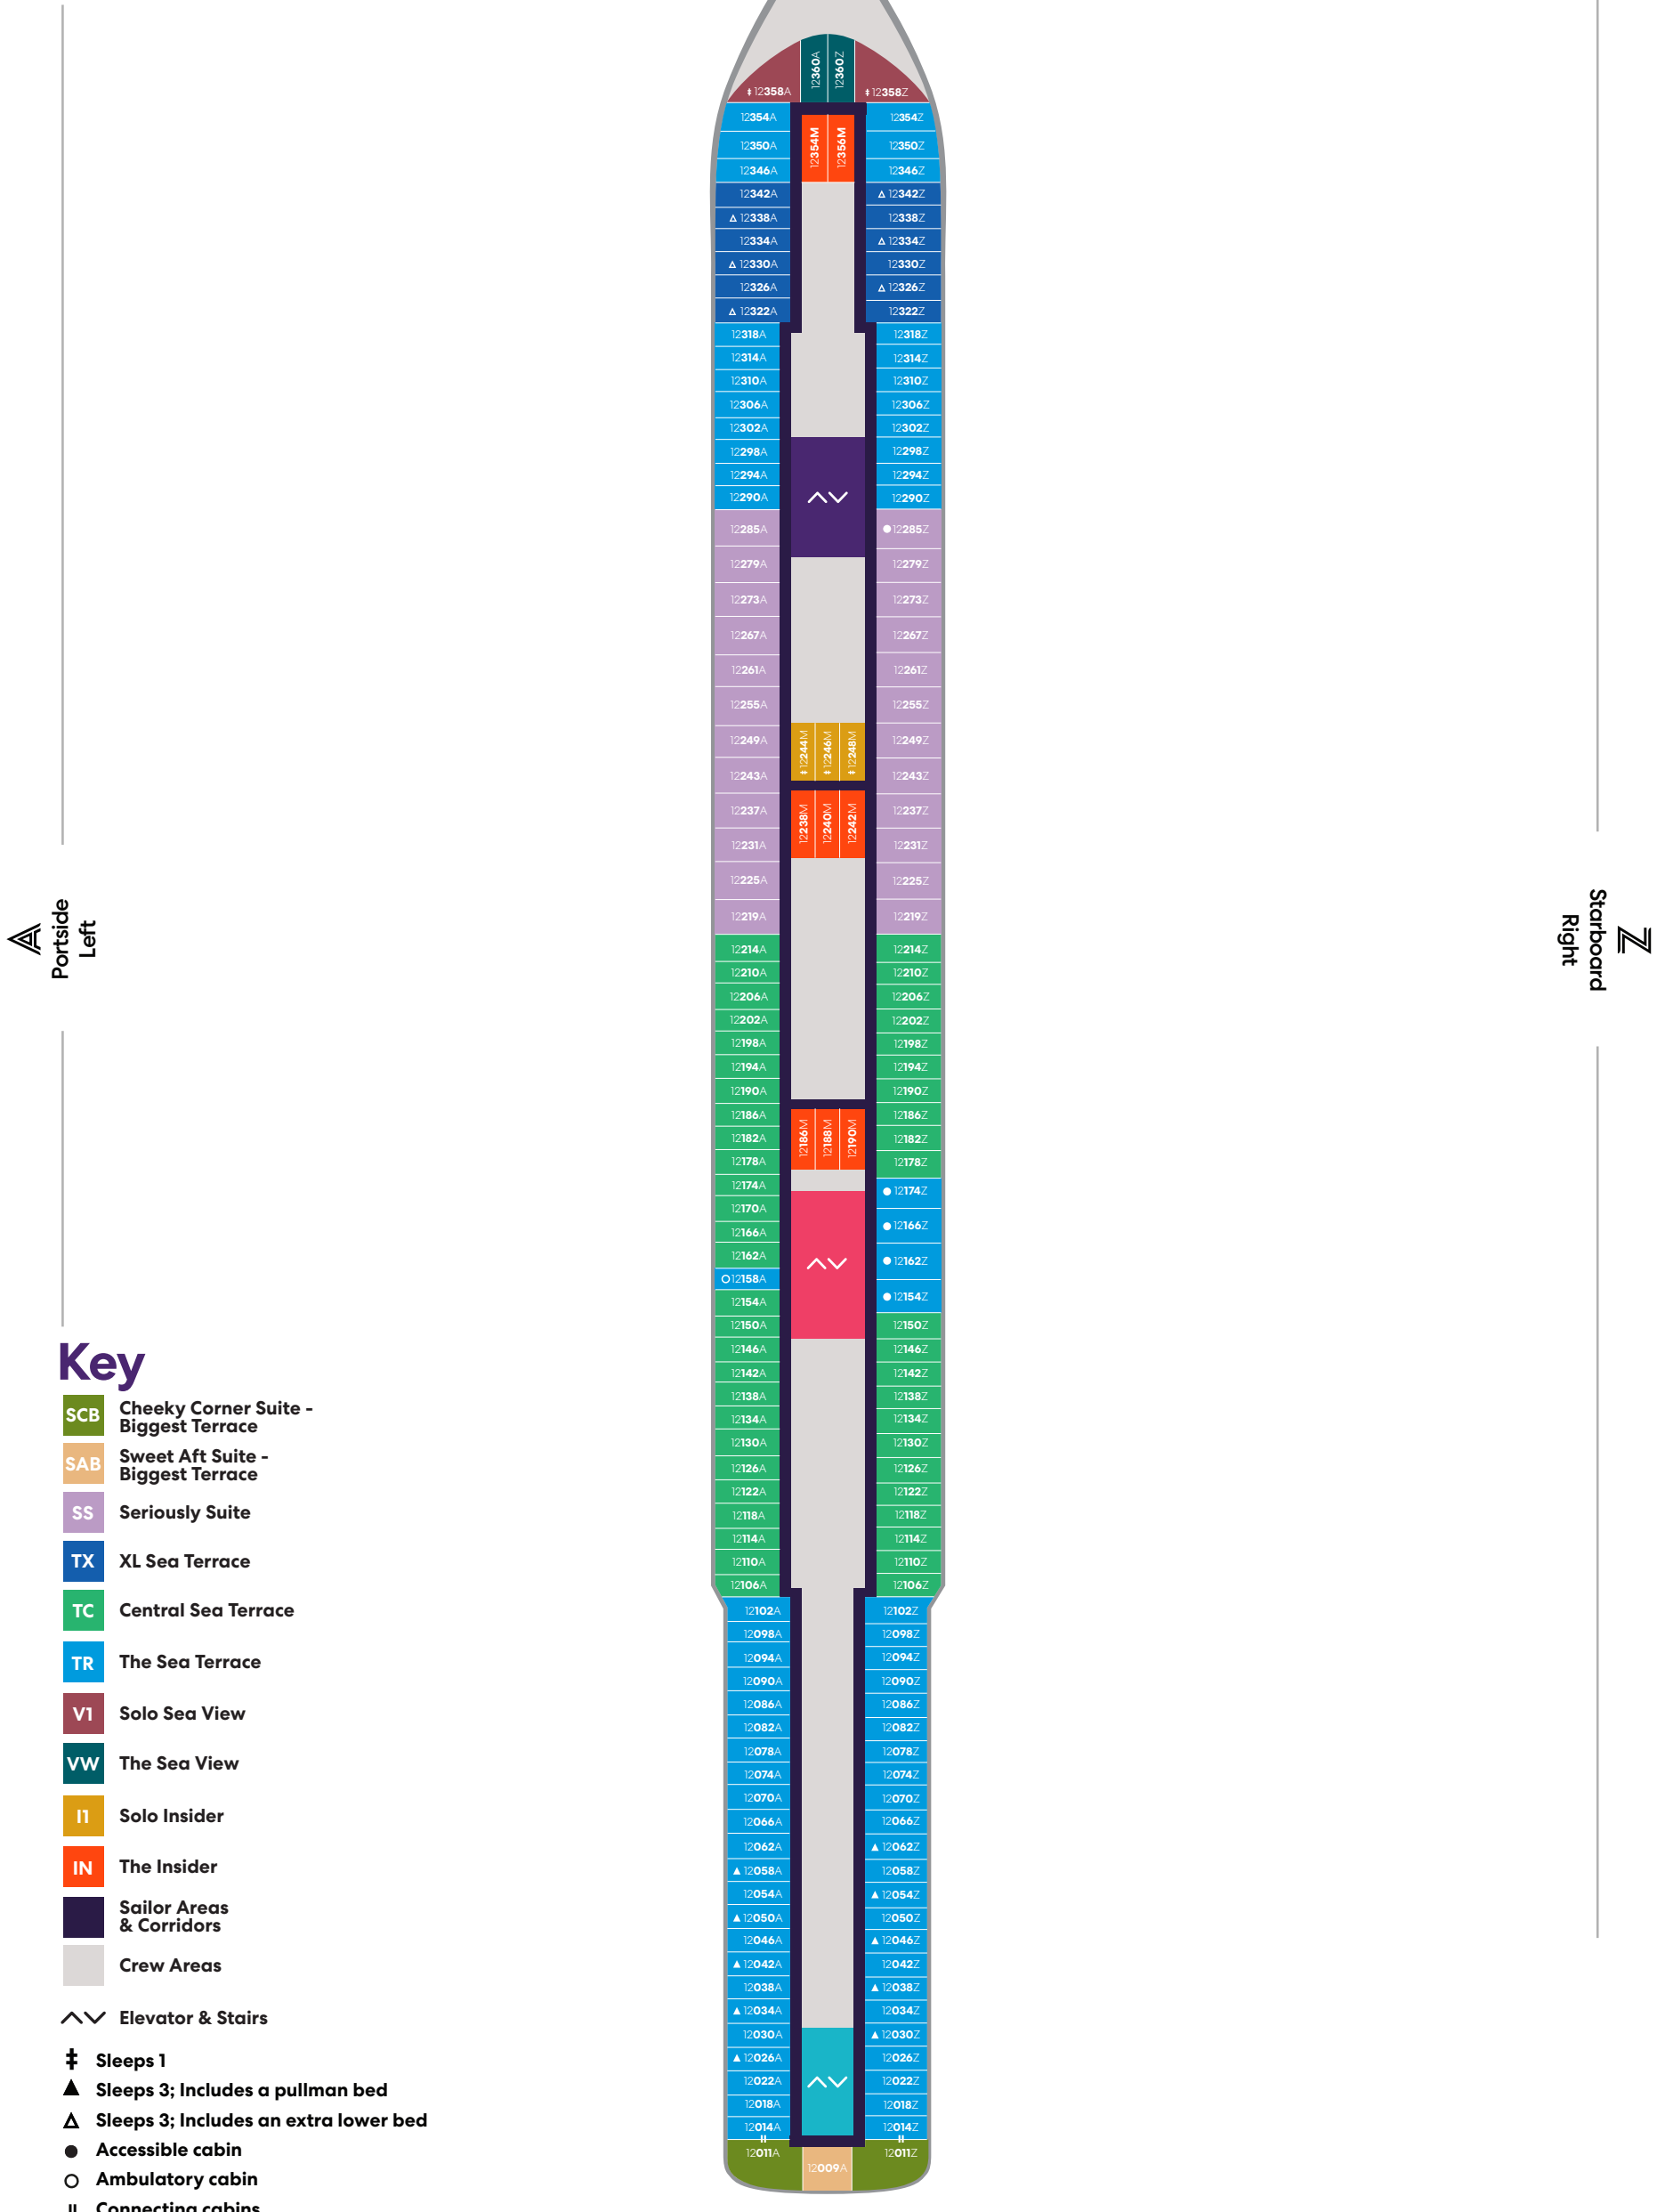

Deck

12

RESILIENT LADY

Key

- SCB Cheeky Corner Suite - Biggest Terrace
- SAB Sweet Aft Suite - Biggest Terrace
- SS Seriously Suite
- TX XL Sea Terrace
- TC Central Sea Terrace
- TR The Sea Terrace
- VI Solo Sea View
- VW The Sea View
- II Solo Insider
- IN The Insider
- Sailor Areas & Corridors
- Crew Areas
- ↕ Elevator & Stairs
- ‡ Sleeps 1
- ▲ Sleeps 3; Includes a pullman bed
- △ Sleeps 3; Includes an extra lower bed
- Accessible cabin
- Ambulatory cabin
- || Connecting cabins