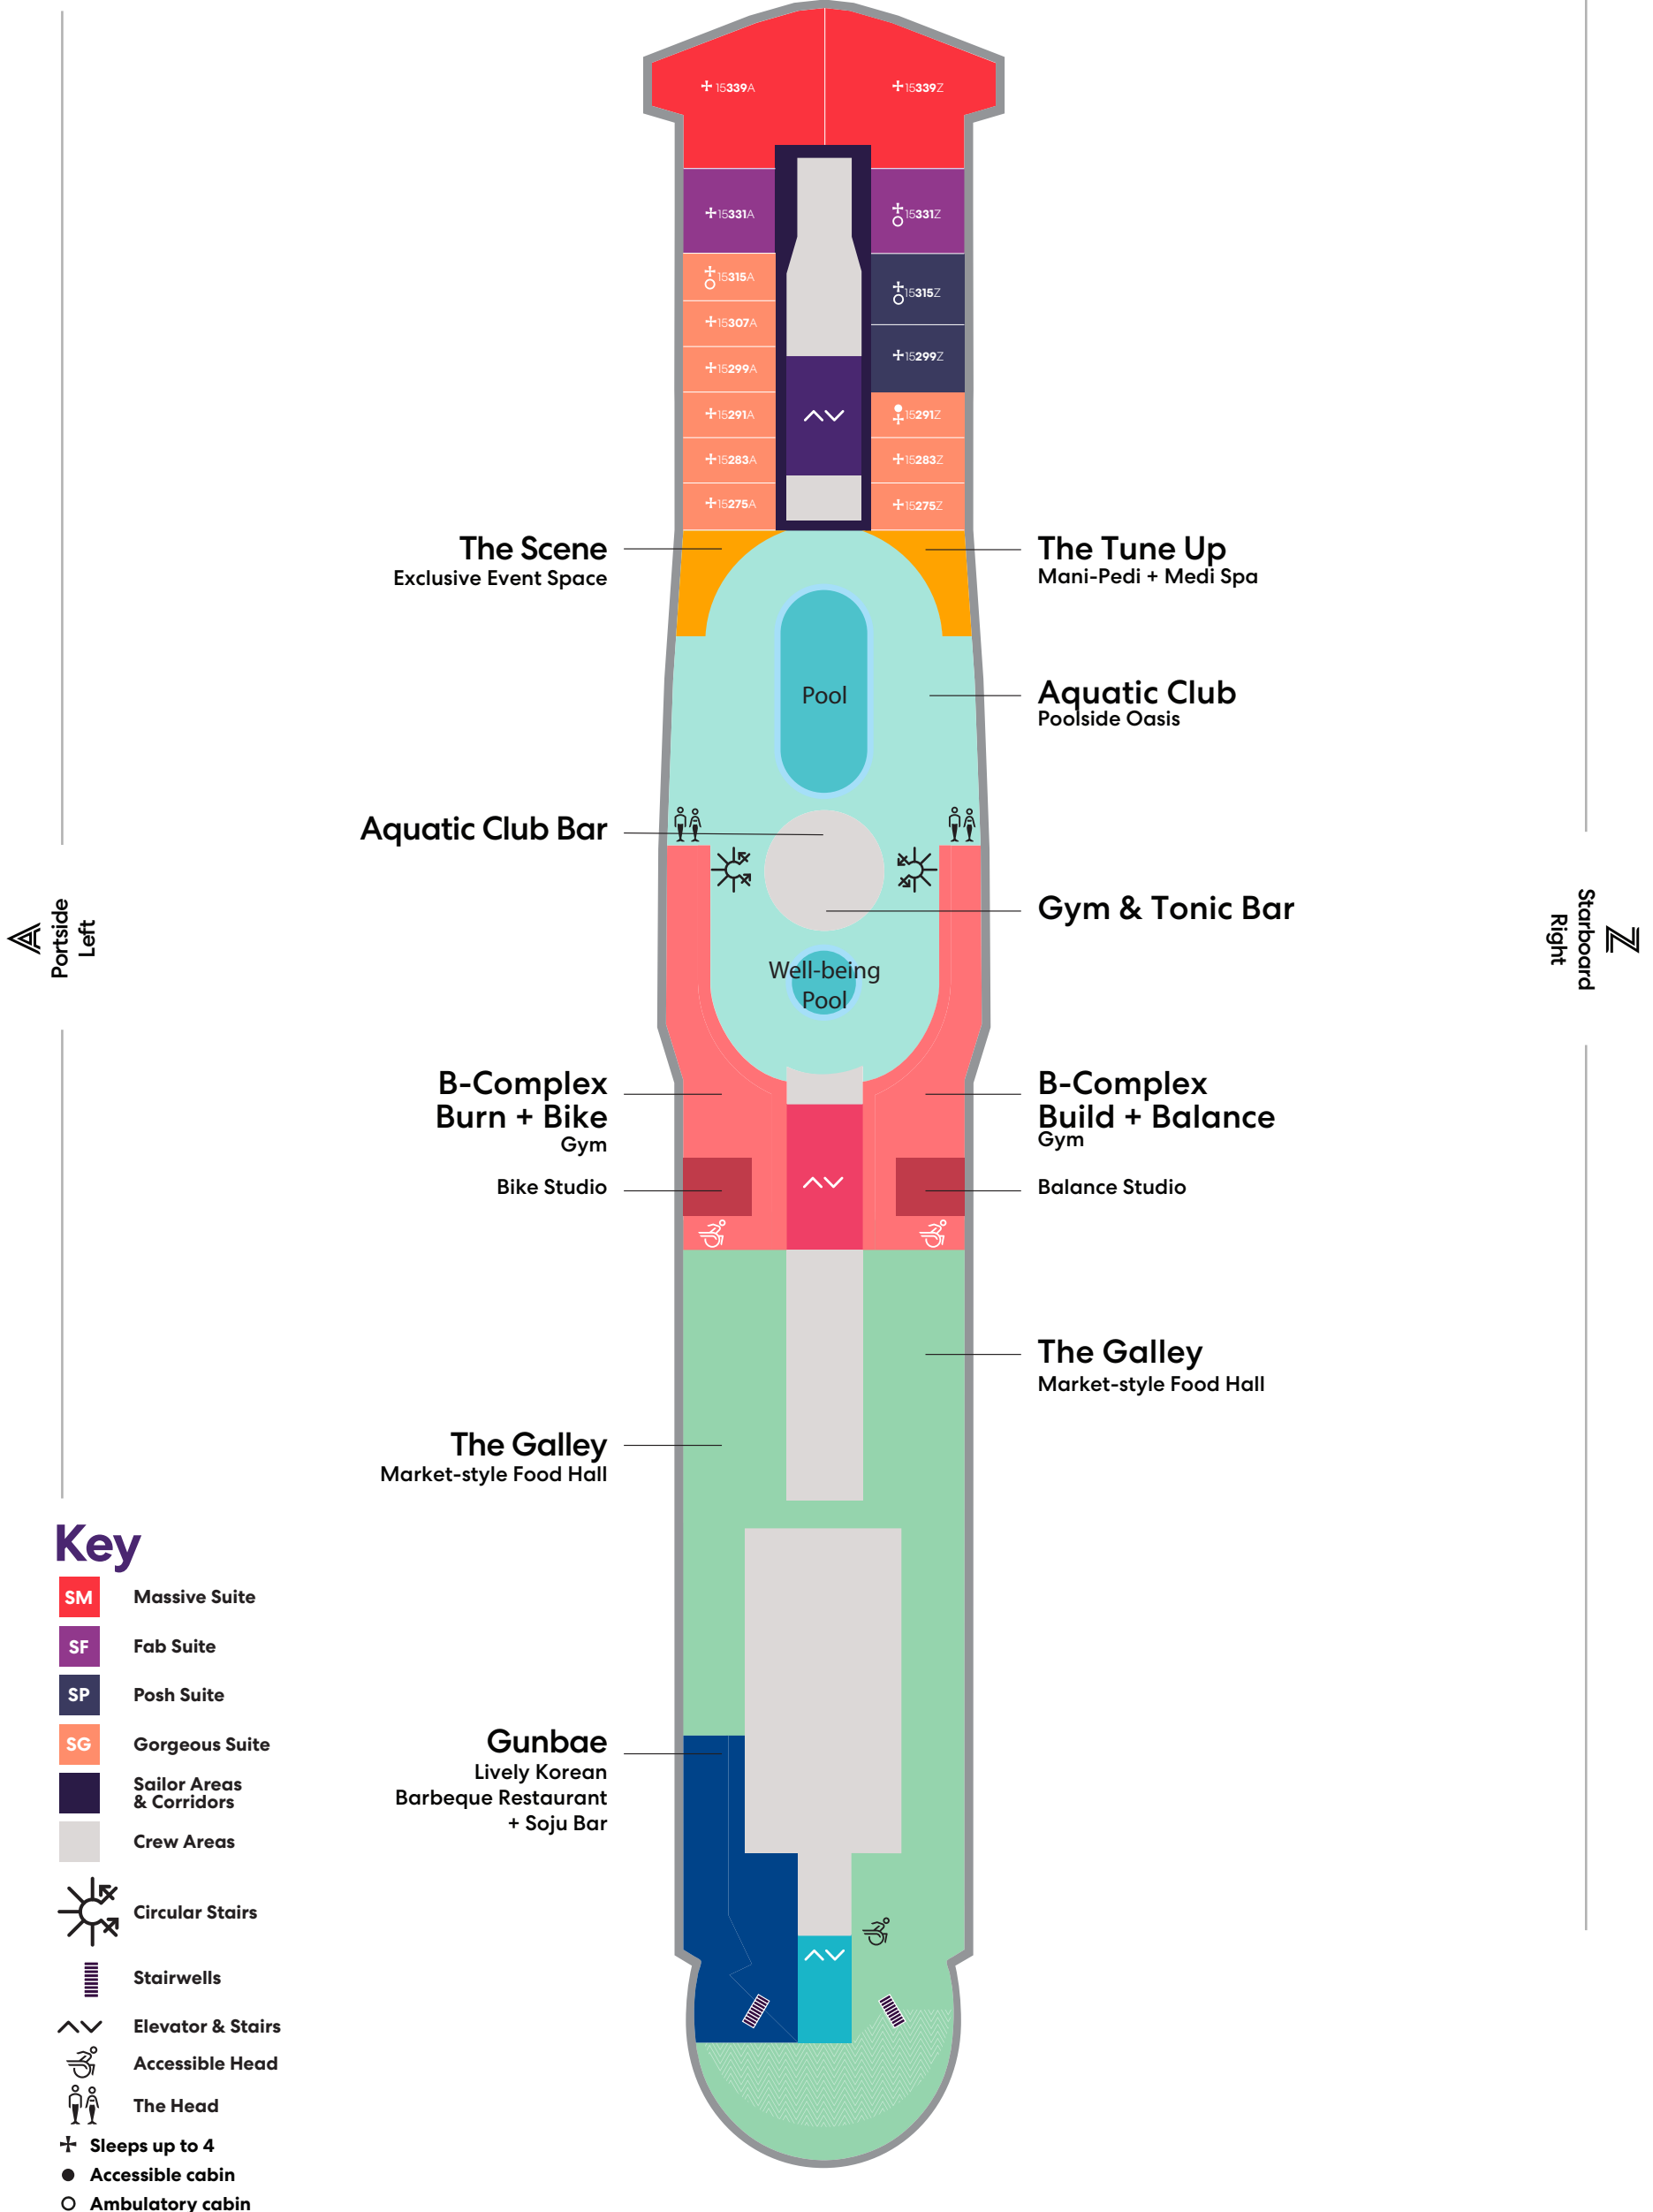

Deck

15

RESILIENT LADY