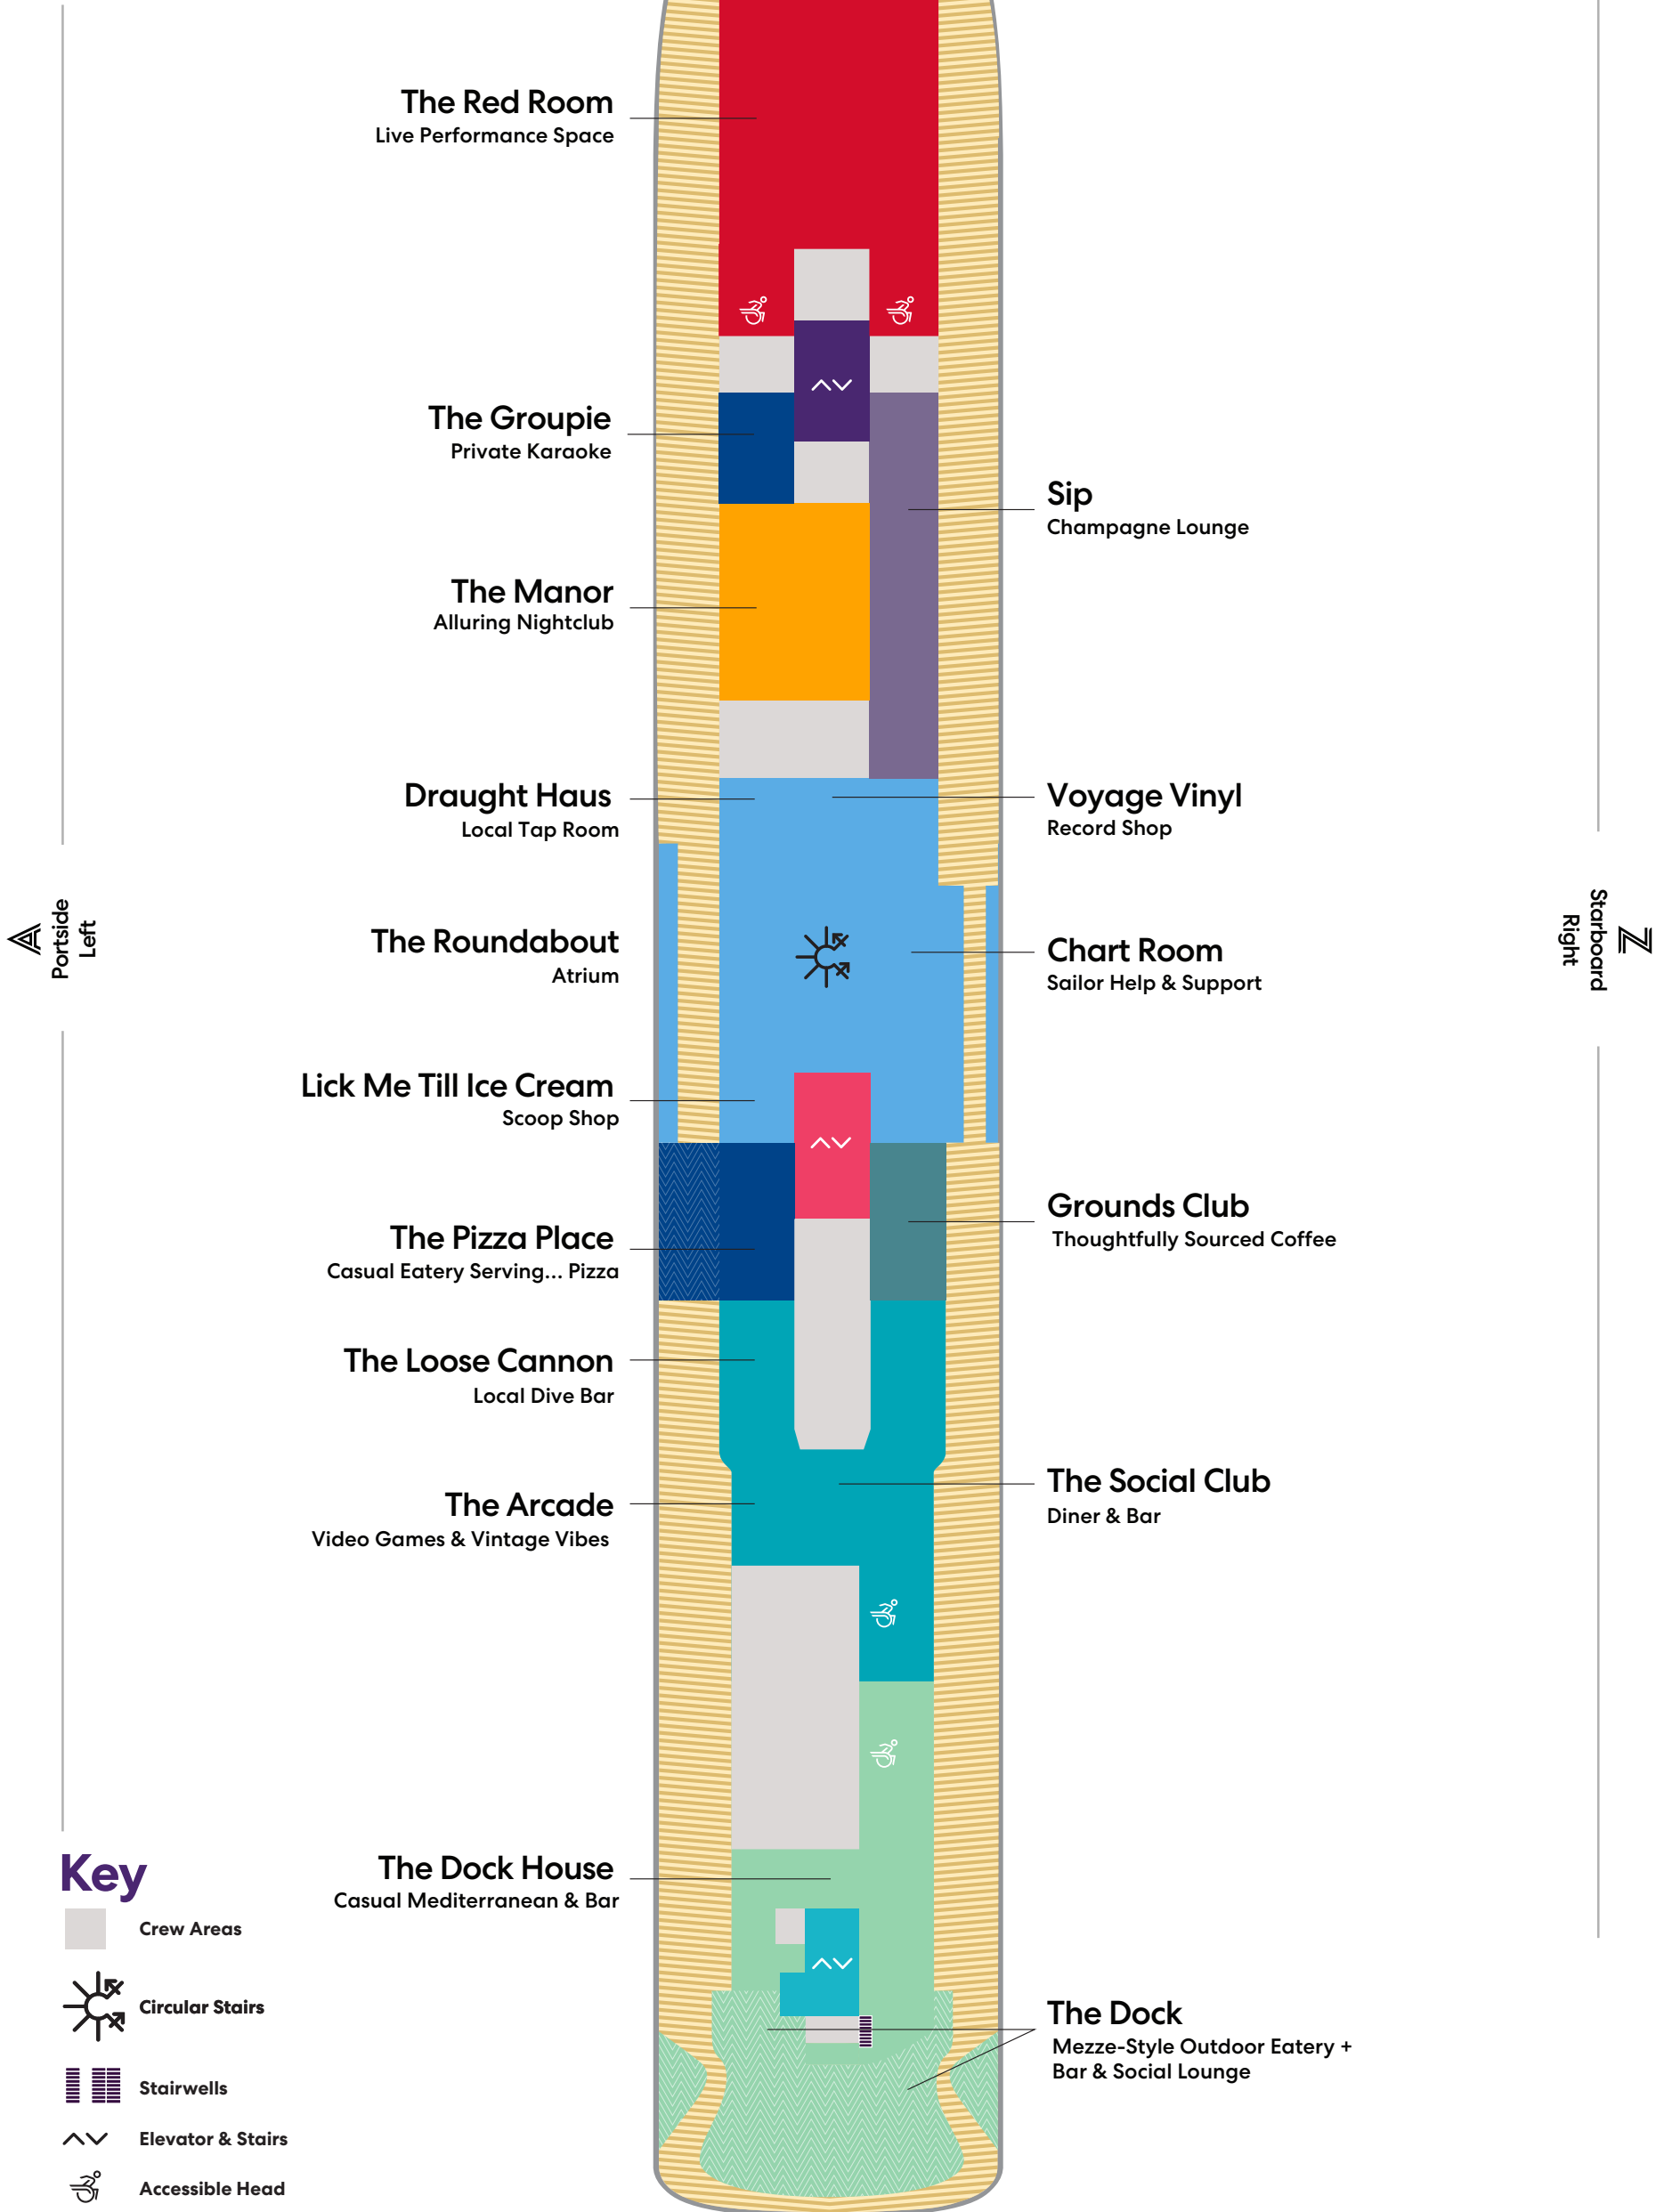

Deck

4

RESILIENT LADY

A Portside Left

Z Starboard Right

Key

■ Sailor Areas & Corridors

■ Crew Areas

^^ Elevator & Stairs

Deck

5

RESILIENT LADY

Deck

RESILIENT LADY

# Deck

# RESILIENT LADY

**The Red Room**  
Live Performance Space

**The Groupie**  
Private Karaoke

**The Manor**  
Alluring Nightclub

**Draught Haus**  
Local Tap Room

**The Roundabout**  
Atrium

**Lick Me Till Ice Cream**  
Scoop Shop