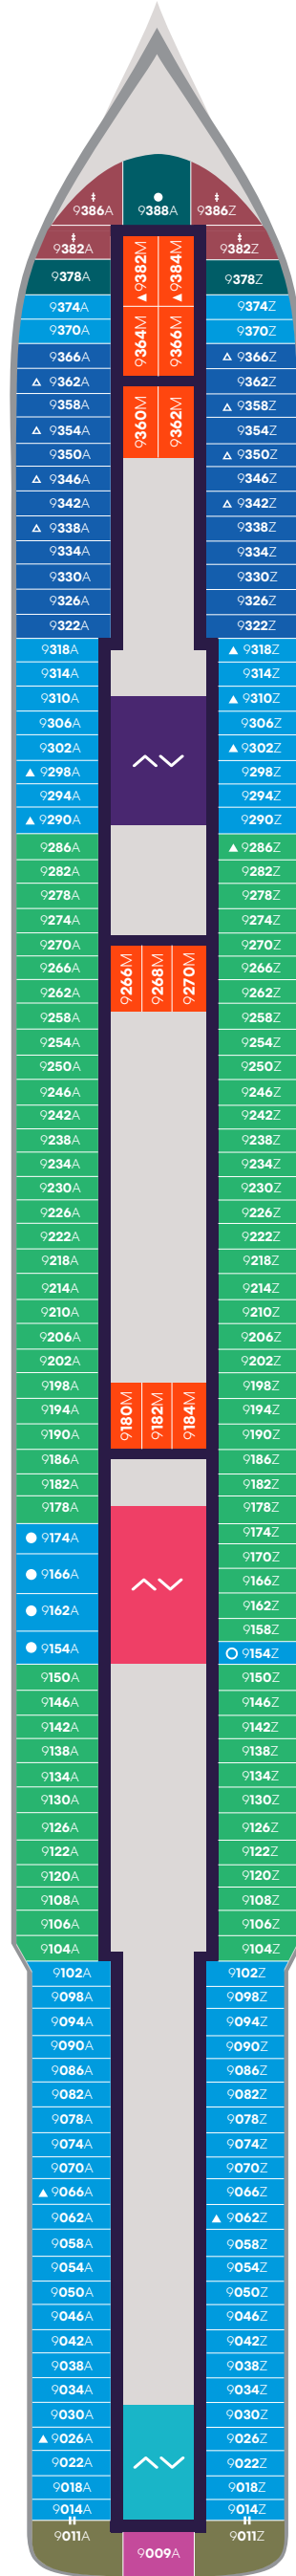

Deck

4

RESILIENT LADY

A Portside Left

Z Starboard Right

Key

■ Sailor Areas & Corridors

■ Crew Areas

## Key

- Crew Areas
- Circular Stairs
- Stairwells
- Elevator & Stairs
- Accessible Head

## Key

- SCP Cheeky Corner Suite – Pretty Big Terrace
- SAP Sweet Aft Suite – Pretty Big Terrace
- TX XL Sea Terrace
- TC Central Sea Terrace
- TR The Sea Terrace
- TS Sea Terrace – (Slightly) Smaller Balcony
- II Solo Insider
- Sailor Areas & Corridors
- Crew Areas
- ^ v Elevator & Stairs
- ‡ Sleeps 1
- ▲ Sleeps 3; Includes a pullman bed
- △ Sleeps 3; Includes an extra lower bed
- ☒ Sleeps 4; Includes both an extra lower bed and a pullman bed
- Accessible cabin
- Ambulatory cabin
- || Connecting cabins

## Key

- SCP Cheeky Corner Suite – Pretty Big Terrace
- SAP Sweet Aft Suite – Pretty Big Terrace
- TX XL Sea Terrace
- TC Central Sea Terrace
- TR The Sea Terrace
- VI Solo Sea View
- VW The Sea View
- IN The Insider
- Sailor Areas & Corridors
- Crew Areas
- ^v Elevator & Stairs
- ‡ Sleeps 1
- ▲ Sleeps 3; Includes a pullman bed
- △ Sleeps 3; Includes an extra lower bed
- Accessible cabin
- Ambulatory cabin
- || Connecting cabins