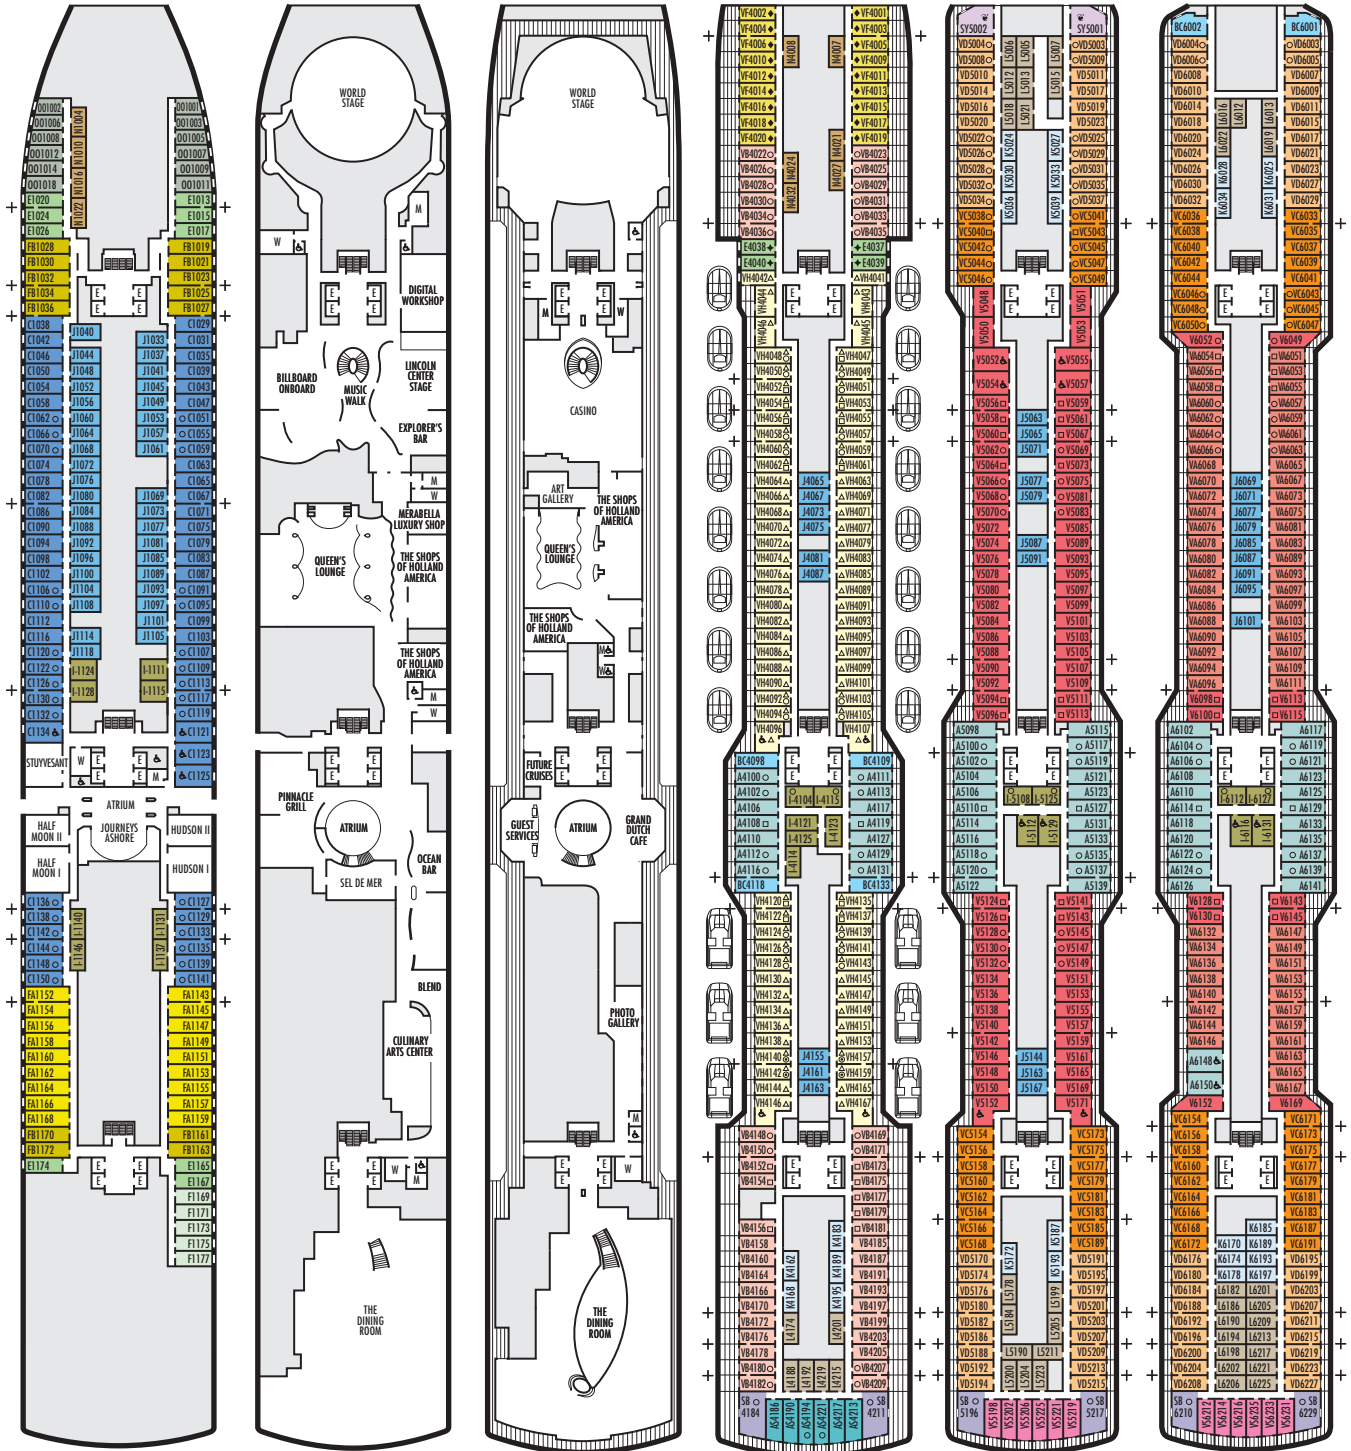

MAIN DECK
Staterooms 1001–1177

PLAZA DECK

PROMENADE DECK

BEETHOVEN DECK
Staterooms 4001–4221

GERSHWIN DECK
Staterooms 5001–5225

MOZART DECK
Staterooms 6001–6235

STATEROOM SYMBOL LEGEND

- ⊙ Triple (2 lower beds, 1 upper)
- Triple (2 lower beds, 1 sofa bed)
- Quad (2 lower beds, 1 sofa bed, 1 upper)
- ↕ Double (2 lower beds convertible to 1 king-size bed, no Murphy bed, no sofa bed)
- △ Partially obstructed view
- + Connecting rooms
- ◆ Floor-to-ceiling windows
- * Shower only
- ◆ Staterooms have solid steel verandah railings instead of clear-view Plexiglas® railings
- ♿ Suites SA7094, A6150 & A6148 and staterooms VA8147, VA8145, VA8134, VA8132, I-7108, I-7101, I-6131, I-6116, V5171, V5152, I-5129, I-5112, V5057, V5055, V5054, V5052, VH4167, VH4146, VH4107, VH4096, C1134, C1125, C1121 are wheelchair accessible, roll-in shower only.

SHIP SPECIFICATIONS & FACILITIES

- 2,650 Guests
- 1,036 Crew
- 99,500 Gross Tons
- 975 Feet Long
- 13 Guest Decks
- Wraparound Promenade Deck
- 12 Restaurants & Cafes
- 7 Entertainment Venues
- 7 Lounges/Bars
- 2 Outdoor Swimming Pools (one with sliding glass roof)
- Spa & Salon
- Fitness Center
- Suite Lounge
- Duty-free Shops
- Library/Internet Cafe
- Onboard Wi-Fi Access
- Casino
- Sport Courts

SCHUBERT DECK
Staterooms 7001–7195

NAVIGATION DECK
Staterooms 8001–8201

LIDO DECK

PANORAMA DECK
Staterooms 10001–10055

SUN DECK
Staterooms 11001–11055

MS KONINGS DAM

DECK PLANS & STATEROOMS

The deck plans are color-coded by category of stateroom, and the category letter precedes the stateroom number in each room. All staterooms are equipped with interactive LED television with On Demand movies, programming and Multichannel music; mini-bar; mini-safe; data port; telephone.

OCEAN-VIEW STATEROOMS

FA FB

Family: 2 lower beds convertible to 1 queen-size bed, 1 sofa bed for 2 persons & 1 upper bed. 2 bathrooms — one with bathtub, shower, sink & toilet; one with shower & sink.

CQ C D E F