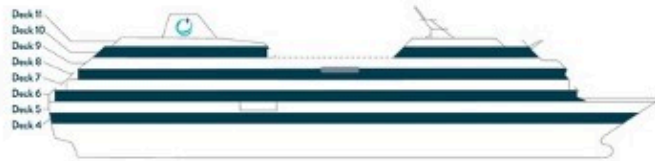

SHIP SPECIFICATIONS	
Occupancy	702 (Double-occupancy)
Net Tonnage	30,277
Length	592 feet (180 meters)
Beam	84 feet (25 meters)
Guest Decks	Eight
Cruising Speed	18.5 knots
Electric Current	110/220 AC
Refurbished	2021
Officers and Crew	408 International Officers, Crew & Staff
Ship's Registry	Malta

KEY	
■	Convertible Sofa Bed
▲	Club Continent Suites with Tub
●	Interior Stateroom Door Location
|	Connecting Staterooms
♿	Restrooms
X	Smoking Area
♿	Wheelchair-Accessible Stateroom

SUITES	
■	CW Club World Owner's Suite
■	CO Club Ocean Suite
■	SP Club Spa Suite
■	N1 Club Continent Suite
■	N2 Club Continent Suite

VERANDA / VERANDA PLUS	
■	P1 Club Veranda Plus Stateroom
■	P2 Club Veranda Plus Stateroom
■	P3 Club Veranda Plus Stateroom
■	V1 Club Veranda Stateroom
■	V2 Club Veranda Stateroom
■	V3 Club Veranda Stateroom

OCEANVIEW	
■	O4 Club Oceanview Stateroom
■	O5 Club Oceanview Stateroom
■	O6 Club Oceanview Stateroom
■	O8 Club Oceanview Stateroom*

INTERIOR	
■	I9 Club Interior Stateroom
■	I10 Club Interior Stateroom
■	I11 Club Interior Stateroom
■	I12 Club Interior Stateroom

FOR MORE INFORMATION PLEASE CALL 1.855.AZAMARA OR VISIT AZAMARA.COM