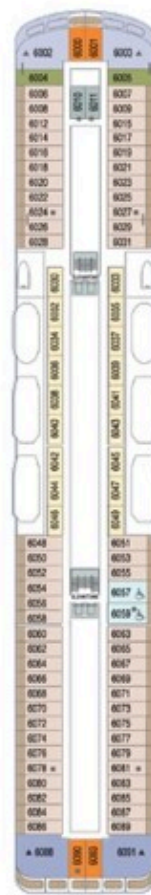

AZAMARA JOURNEY®

DECK 6

SHIP SPECIFICATIONS	
Occupancy	702 (Double-occupancy)
Net Tonnage	30,277
Length	592 feet (180 meters)
Beam	84 feet (25 meters)
Guest Decks	Eight
Cruising Speed	18.5 knots
Electric Current	110/220 AC
Refurbished	2021
Officers and Crew	408 International Officers, Crew & Staff
Ship's Registry	Malta

KEY	
■	Convertible Sofa Bed
▲	Club Continent Suites with Tub
●	Interior Stateroom Door Location
|	Connecting Staterooms
♿	Restrooms
X	Smoking Area
♿	Wheelchair-Accessible Stateroom

SUITES	
■	CW Club World Owner's Suite
■	CO Club Ocean Suite
■	SP Club Spa Suite
■	N1 Club Continent Suite
■	N2 Club Continent Suite

VERANDA / VERANDA PLUS	
■	P1 Club Veranda Plus Stateroom
■	P2 Club Veranda Plus Stateroom
■	P3 Club Veranda Plus Stateroom
■	V1 Club Veranda Stateroom
■	V2 Club Veranda Stateroom
■	V3 Club Veranda Stateroom

OCEANVIEW	
■	O4 Club Oceanview Stateroom
■	O5 Club Oceanview Stateroom
■	O6 Club Oceanview Stateroom
■	O8 Club Oceanview Stateroom*

INTERIOR	
■	I9 Club Interior Stateroom
■	I10 Club Interior Stateroom
■	I11 Club Interior Stateroom
■	I12 Club Interior Stateroom

FOR MORE INFORMATION PLEASE CALL 1.855.AZAMARA OR VISIT AZAMARA.COM