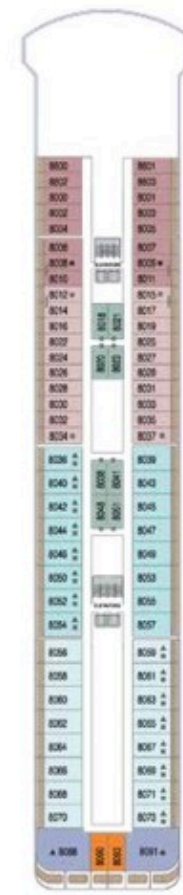

AZAMARA JOURNEY®

DECK 8

SHIP SPECIFICATIONS	
Occupancy	702 (Double-occupancy)
Net Tonnage	30,277
Length	592 feet (180 meters)
Beam	84 feet (25 meters)
Guest Decks	Eight
Cruising Speed	18.5 knots
Electric Current	110/220 AC
Refurbished	2021
Officers and Crew	408 International Officers, Crew & Staff
Ship's Registry	Malta

KEY	
■	Convertible Sofa Bed
▲	Club Continent Suites with Tub
●	Interior Stateroom Door Location
|	Connecting Staterooms
♿	Restrooms
X	Smoking Area
♿	Wheelchair-Accessible Stateroom

SUITES	
■	CW Club World Owner's Suite
■	CO Club Ocean Suite
■	SP Club Spa Suite
■	N1 Club Continent Suite
■	N2 Club Continent Suite

VERANDA / VERANDA PLUS	
■	P1 Club Veranda Plus Stateroom
■	P2 Club Veranda Plus Stateroom
■	P3 Club Veranda Plus Stateroom
■	V1 Club Veranda Stateroom
■	V2 Club Veranda Stateroom
■	V3 Club Veranda Stateroom

OCEANVIEW	
■	O4 Club Oceanview Stateroom
■	O5 Club Oceanview Stateroom
■	O6 Club Oceanview Stateroom
■	O8 Club Oceanview Stateroom*

INTERIOR	
■	I9 Club Interior Stateroom
■	I10 Club Interior Stateroom
■	I11 Club Interior Stateroom
■	I12 Club Interior Stateroom

FOR MORE INFORMATION PLEASE CALL 1.855.AZAMARA OR VISIT AZAMARA.COM