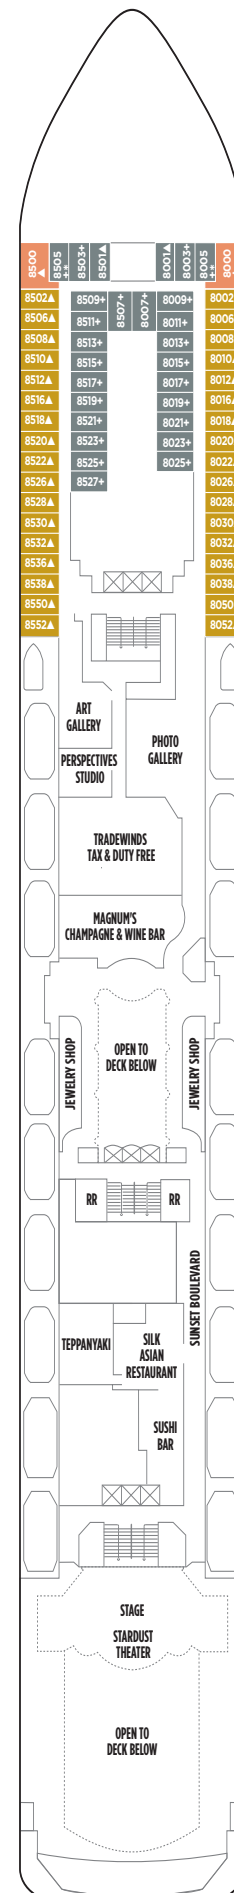

NORWEGIAN SPIRIT DECK PLANS

LEGEND

- Wheelchair Accessible
- ↕ Connecting staterooms
- ▲ Third-person occupancy available
- ⊕ Third- and/or fourth-person occupancy available
- * Stateroom with two lower beds that cannot be pushed together
- ⊠ Elevator
- RR Restroom

DECK 13

DECK 12

BA I4 IA

DECK 11

SC SE SH BB I4 IA

DECK 10

SB SF BC BF BX O4
OA IA

DECK 9

O3 OA IA

DECK 8

DECK 7

O4 OB OF IB

DECK 6

OB OF IB

DECK 5

O4 OF OX IF IX

DECK 4