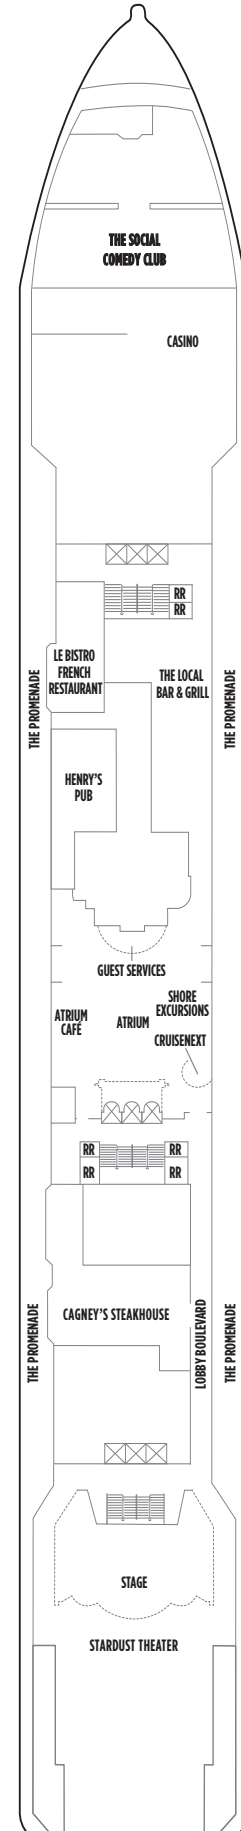

NORWEGIAN SPIRIT DECK PLANS

LEGEND

- Wheelchair Accessible
- ↕ Connecting staterooms
- ▲ Third-person occupancy available
- ⊕ Third- and/or fourth-person occupancy available
- * Stateroom with two lower beds that cannot be pushed together
- ⊠ Elevator
- RR Restroom

DECK 13

DECK 12

BA I4 IA

DECK 11

SC SE SH BB I4 IA

DECK 10

SB SF BC BF BX O4
OA IA

DECK 9

O3 OA IA

DECK 8

DECK 7

O4 OB OF IB

DECK 6

OB OF IB

DECK 5

O4 OF OX IF IX

DECK 4