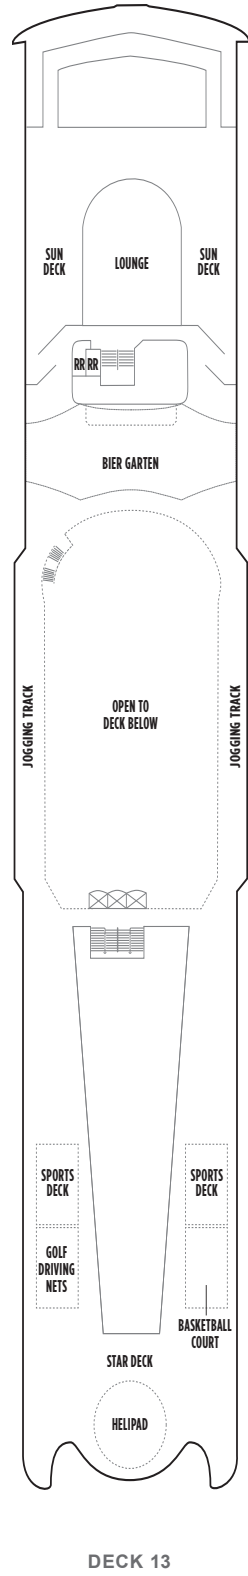

NORWEGIAN SPIRIT DECK PLANS

LEGEND

- Wheelchair Accessible
- ↕ Connecting staterooms
- ▲ Third-person occupancy available
- ⊕ Third- and/or fourth-person occupancy available
- * Stateroom with two lower beds that cannot be pushed together
- ⊠ Elevator
- RR Restroom

DECK 13

DECK 12

BA I4 IA

DECK 11

SC SE SH BB I4 IA

DECK 10

SB SF BC BF BX O4
OA IA

DECK 9

O3 OA IA

DECK 8

DECK 7

O4 OB OF IB

DECK 6

OB OF IB

DECK 5

O4 OF OX IF IX

DECK 4