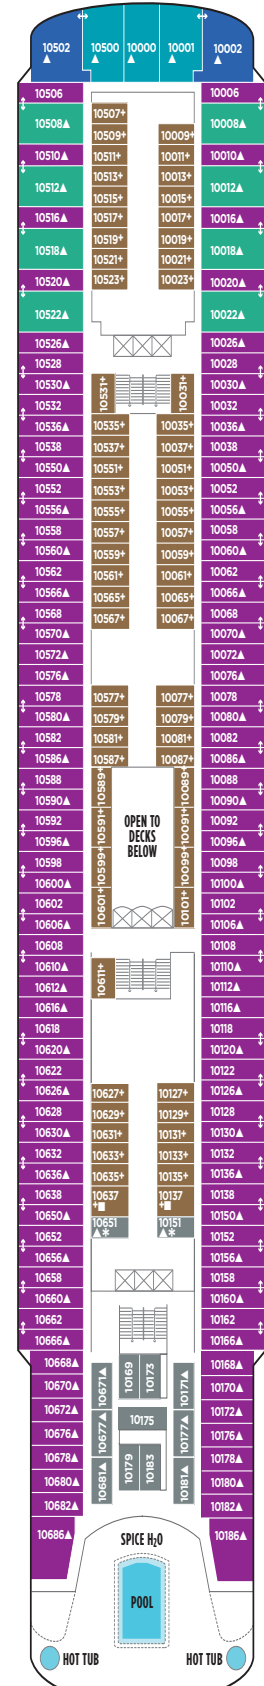

NORWEGIAN SPIRIT DECK PLANS

LEGEND

- Wheelchair Accessible
- ↕ Connecting staterooms
- ▲ Third-person occupancy available
- ⊕ Third- and/or fourth-person occupancy available
- * Stateroom with two lower beds that cannot be pushed together
- ⊠ Elevator
- RR Restroom

DECK 13

DECK 12

BA I4 IA

DECK 11

SC SE SH BB I4 IA

DECK 10

SB SF BC BF BX O4
OA IA

DECK 9

O3 OA IA

DECK 8

DECK 7

O4 OB OF IB

DECK 6

OB OF IB

DECK 5

O4 OF OX IF IX

DECK 4