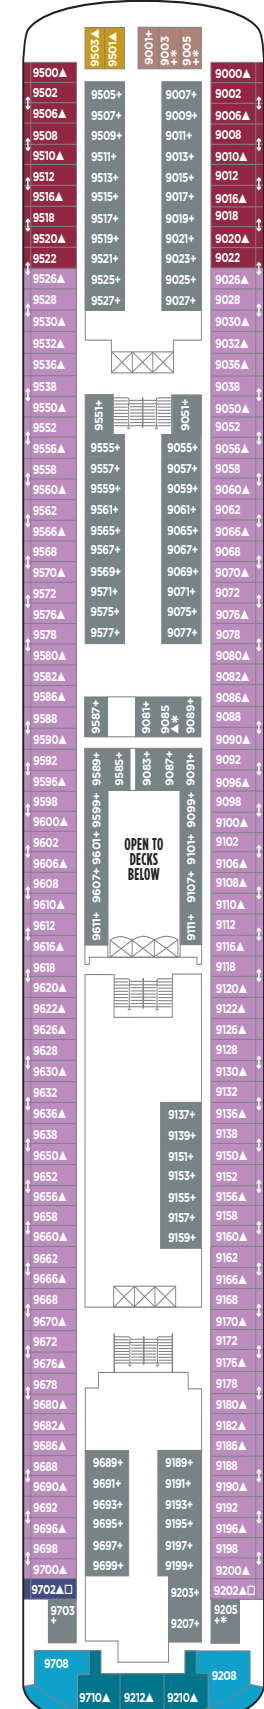

NORWEGIAN SPIRIT DECK PLANS

LEGEND

- Wheelchair Accessible
- ↕ Connecting staterooms
- ▲ Third-person occupancy available
- ⊕ Third- and/or fourth-person occupancy available
- * Stateroom with two lower beds that cannot be pushed together
- ⊠ Elevator
- RR Restroom

DECK 13

DECK 12

BA I4 IA

DECK 11

SC SE SH BB I4 IA

DECK 10

SB SF BC BF BX O4
OA IA

DECK 9

O3 OA IA

DECK 8

DECK 7

O4 OB OF IB

DECK 6

OB OF IB

DECK 5

O4 OF OX IF IX

DECK 4