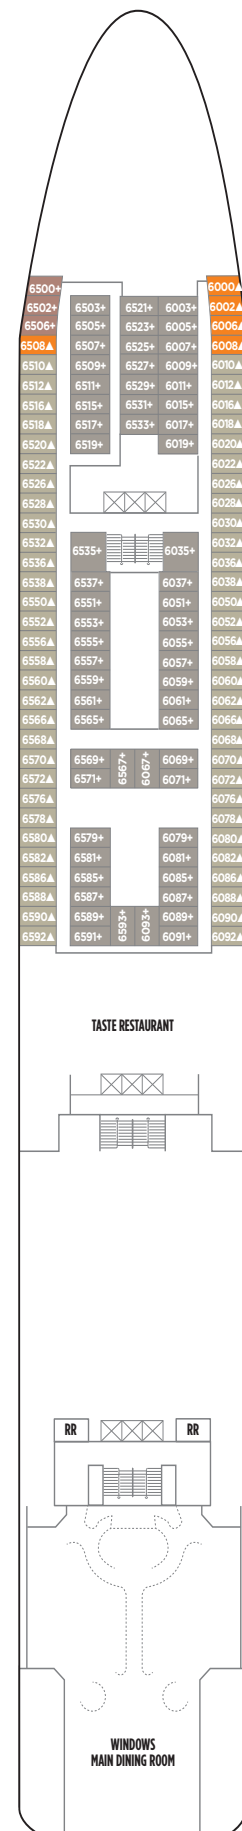

NORWEGIAN SPIRIT DECK PLANS

LEGEND

- Wheelchair Accessible
- ↕ Connecting staterooms
- ▲ Third-person occupancy available
- ⊕ Third- and/or fourth-person occupancy available
- * Stateroom with two lower beds that cannot be pushed together
- ⊠ Elevator
- RR Restroom

DECK 13

DECK 12

BA I4 IA

DECK 11

SC SE SH BB I4 IA

DECK 10

SB SF BC BF BX O4
OA IA

DECK 9

O3 OA IA

DECK 8

DECK 7

O4 OB OF IB

DECK 6

OB OF IB

DECK 5

O4 OF OX IF IX

DECK 4