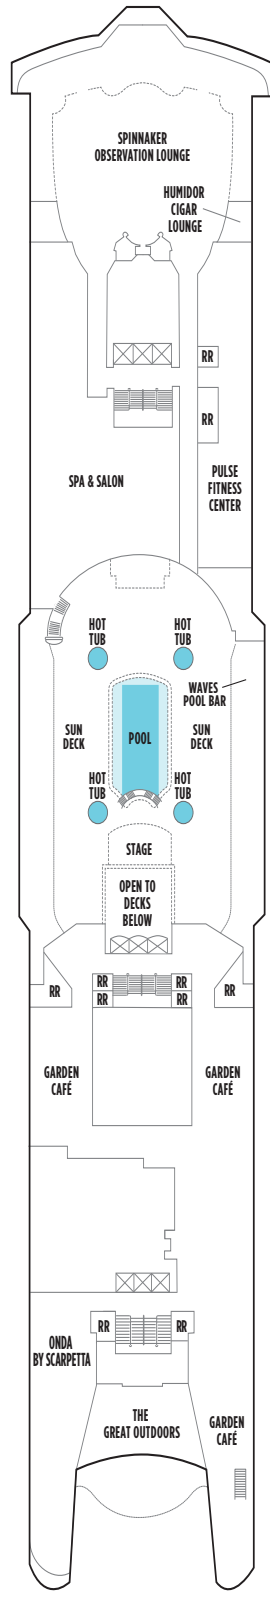

NORWEGIAN SPIRIT DECK PLANS

LEGEND

- Wheelchair Accessible
- ↕ Connecting staterooms
- ▲ Third-person occupancy available
- ⊕ Third- and/or fourth-person occupancy available
- * Stateroom with two lower beds that cannot be pushed together
- ⊠ Elevator
- RR Restroom

DECK 13

DECK 12

BA I4 IA

DECK 11

SC SE SH BB I4 IA

DECK 10

SB SF BC BF BX O4
OA IA

DECK 9