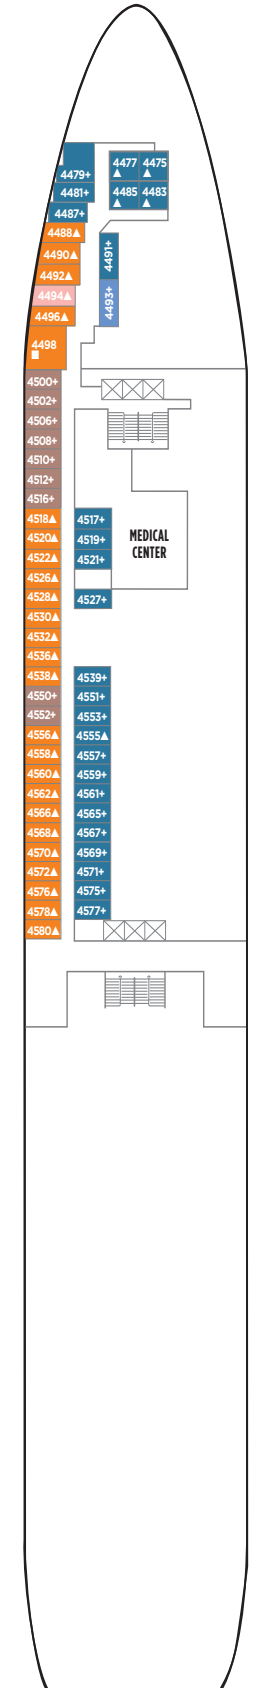

NORWEGIAN SPIRIT DECK PLANS

LEGEND

- Wheelchair Accessible
- ↕ Connecting staterooms
- ▲ Third-person occupancy available
- ⊕ Third- and/or fourth-person occupancy available
- * Stateroom with two lower beds that cannot be pushed together
- ⊠ Elevator
- RR Restroom

DECK 13

DECK 12

BA I4 IA

DECK 11

SC SE SH BB I4 IA

DECK 10

SB SF BC BF BX O4
OA IA

DECK 9

O3 OA IA

DECK 8

DECK 7

O4 OB OF IB

DECK 6

OB OF IB

DECK 5

O4 OF OX IF IX

DECK 4