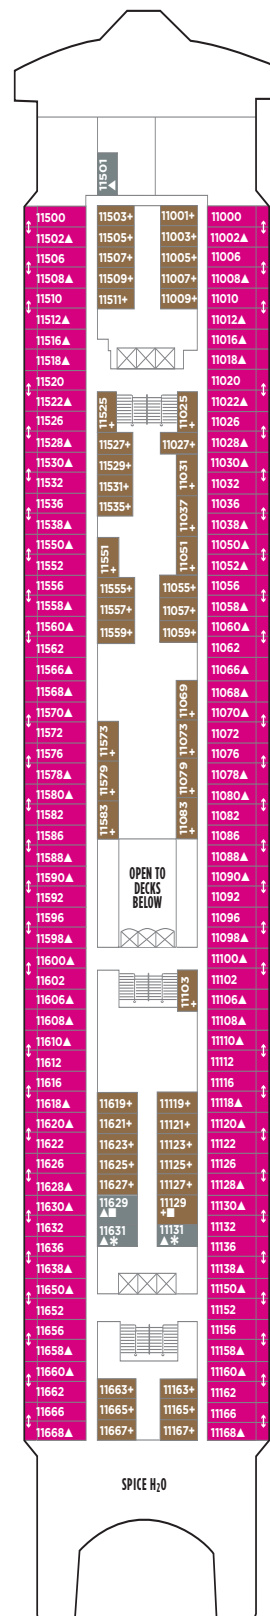

NORWEGIAN SPIRIT DECK PLANS

LEGEND

- Wheelchair Accessible
- ↕ Connecting staterooms
- ▲ Third-person occupancy available
- ⊕ Third- and/or fourth-person occupancy available
- * Stateroom with two lower beds that cannot be pushed together
- ⊠ Elevator
- RR Restroom

DECK 13

DECK 12

BA I4 IA

DECK 11

SC SE SH BB I4 IA

DECK 10

SB SF BC BF BX O4
OA IA

DECK 9

O3 OA IA

DECK 8

DECK 7

O4 OB OF IB

DECK 6

OB OF IB

DECK 5

O4 OF OX IF IX

DECK 4