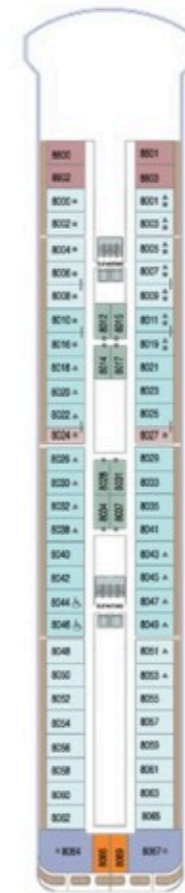

AZAMARA ONWARD^{SM}

DECK 8

SHIP SPECIFICATIONS	
Occupancy	684
Net Tonnage	30,277
Length	592 feet (180 meters)
Beam	84 feet (25 meters)
Guest Decks	Eight
Cruising Speed	18.5 knots
Electric Current	110/220 AC
Refurbished	2022
Officers and Crew	408 International Officers, Crew & Staff
Ship's Registry	Malta

KEY	
■	Convertible Sofa Bed
▲	Club Continent Suites with Tub
●	Interior Stateroom Door Location
|	Connecting Staterooms
♿	Restrooms
X	Smoking Area
♿	Wheelchair-Accessible Stateroom

SUITES	
■	CW Club World Owner's Suite
■	CO Club Ocean Suite
■	SP Club Spa Suite
■	N1 Club Continent Suite
■	N2 Club Continent Suite

VERANDA / VERANDA PLUS	
■	P1 Club Veranda Plus Stateroom
■	P2 Club Veranda Plus Stateroom
■	P3 Club Veranda Plus Stateroom
■	V1 Club Veranda Stateroom
■	V2 Club Veranda Stateroom
■	V3 Club Veranda Stateroom

OCEANVIEW	
■	O4 Club Oceanview Stateroom
■	O5 Club Oceanview Stateroom
■	O6 Club Oceanview Stateroom
■	O8 Club Oceanview Stateroom*

INTERIOR	
■	I09 Club Interior Stateroom
■	I10 Club Interior Stateroom
■	I11 Club Interior Stateroom
■	I12 Club Interior Stateroom

FOR MORE INFORMATION PLEASE CALL 1.855.AZAMARA OR VISIT AZAMARA.COM