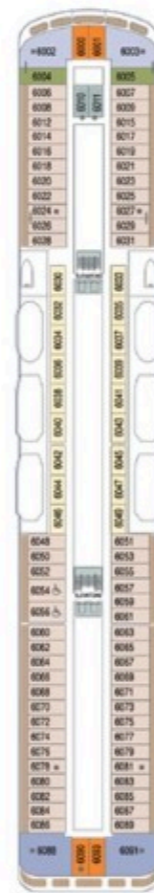

AZAMARA ONWARD^{SM}

DECK 6

SHIP SPECIFICATIONS	
Occupancy	684
Net Tonnage	30,277
Length	592 feet (180 meters)
Beam	84 feet (25 meters)
Guest Decks	Eight
Cruising Speed	18.5 knots
Electric Current	110/220 AC
Refurbished	2022
Officers and Crew	408 International Officers, Crew & Staff
Ship's Registry	Malta

KEY	
■	Convertible Sofa Bed
▲	Club Continent Suites with Tub
●	Interior Stateroom Door Location
|	Connecting Staterooms
♿	Restrooms
X	Smoking Area
♿	Wheelchair-Accessible Stateroom

SUITES	
■	CW Club World Owner's Suite
■	CO Club Ocean Suite
■	SP Club Spa Suite
■	N1 Club Continent Suite
■	N2 Club Continent Suite

VERANDA / VERANDA PLUS	
■	P1 Club Veranda Plus Stateroom
■	P2 Club Veranda Plus Stateroom
■	P3 Club Veranda Plus Stateroom
■	V1 Club Veranda Stateroom
■	V2 Club Veranda Stateroom
■	V3 Club Veranda Stateroom

OCEANVIEW	
■	O4 Club Oceanview Stateroom
■	O5 Club Oceanview Stateroom
■	O6 Club Oceanview Stateroom
■	O8 Club Oceanview Stateroom*

INTERIOR	
■	I09 Club Interior Stateroom
■	I10 Club Interior Stateroom
■	I11 Club Interior Stateroom
■	I12 Club Interior Stateroom

FOR MORE INFORMATION PLEASE CALL 1.855.AZAMARA OR VISIT AZAMARA.COM