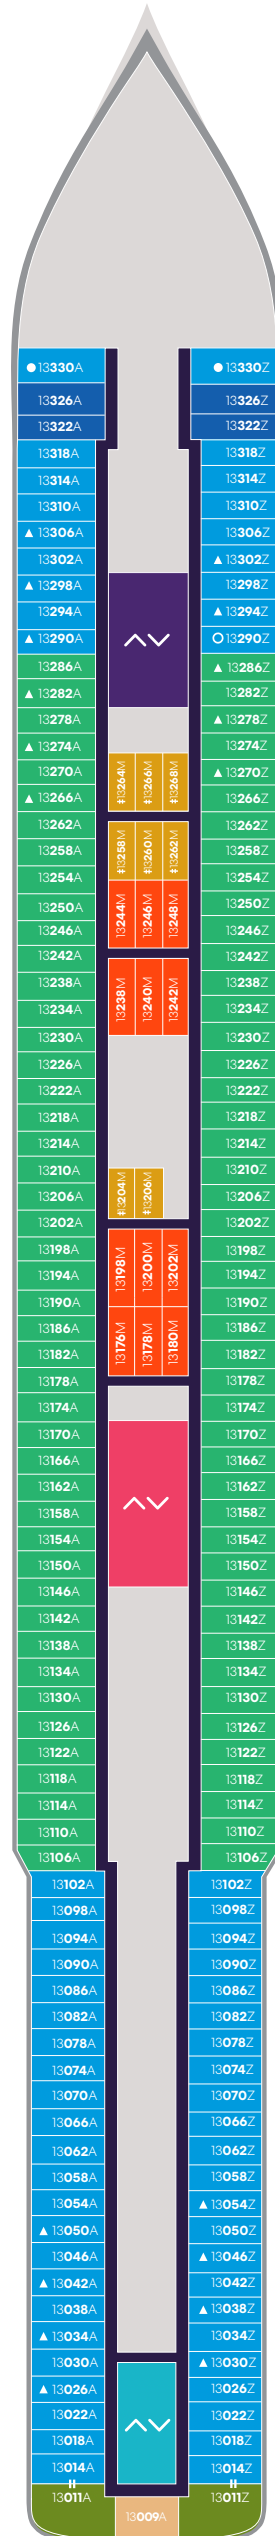

Deck

13

BRILLIANT LADY

A
Portside
Left

Z
Starboard
Right

Key

- SCB Cheeky Corner Suite - Biggest Terrace
- SAB Sweet Aft Suite - Biggest Terrace
- TX XL Sea Terrace
- TC Central Sea Terrace
- TR The Sea Terrace
- II Solo Insider
- IN The Insider
- Sailor Areas & Corridors
- Crew Areas
- Elevator & Stairs
- Sleeps 1
- Sleeps 3; Includes a pullman bed
- Accessible cabin
- Ambulatory cabin
- Connecting cabins