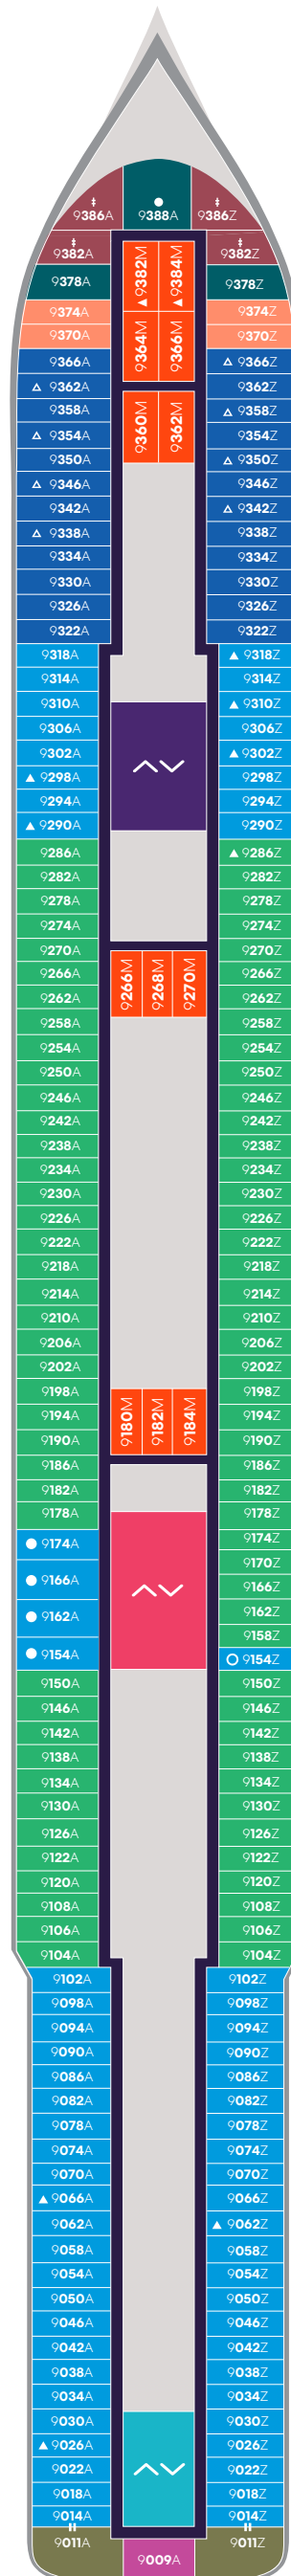

Deck

4

BRILLIANT LADY

Key

■ Sailor Areas & Corridors

■ Crew Areas

^^ Elevator & Stairs

Deck

5

BRILLIANT LADY

Deck

BRILLIANT LADY

Deck

7

BRILLIANT LADY

Deck

BRILLIANT LADY

Deck

9

BRILLIANT LADY

Portside
Left

Starboard
Right

Key

- SCP Cheeky Corner Suite – Pretty Big Terrace
- SAP Sweet Aft Suite – Pretty Big Terrace
- TX XL Sea Terrace
- TC Central Sea Terrace
- TR The Sea Terrace
- TS Sea Terrace – (Slightly) Smaller Balcony
- VI Solo Sea View
- VW The Sea View
- IN The Insider
- Sailor Areas & Corridors
- Crew Areas
- ^v Elevator & Stairs
- ‡ Sleeps 1
- ▲ Sleeps 3; Includes a pullman bed
- △ Sleeps 3; Includes an extra lower bed
- Accessible cabin
- Ambulatory cabin
- || Connecting cabins

Deck

10

BRILLIANT LADY

▲ Portside
Left

▲ Starboard
Right

Key

- SCE Cheeky Corner Suite - Even Bigger Terrace
- SAE Sweet Aft Suite - Even Bigger Terrace
- TX XL Sea Terrace
- TC Central Sea Terrace
- TR The Sea Terrace
- TS Sea Terrace - (Slightly) Smaller Balcony
- VW The Sea View
- IN The Insider
- Sailor Areas & Corridors
- Crew Areas