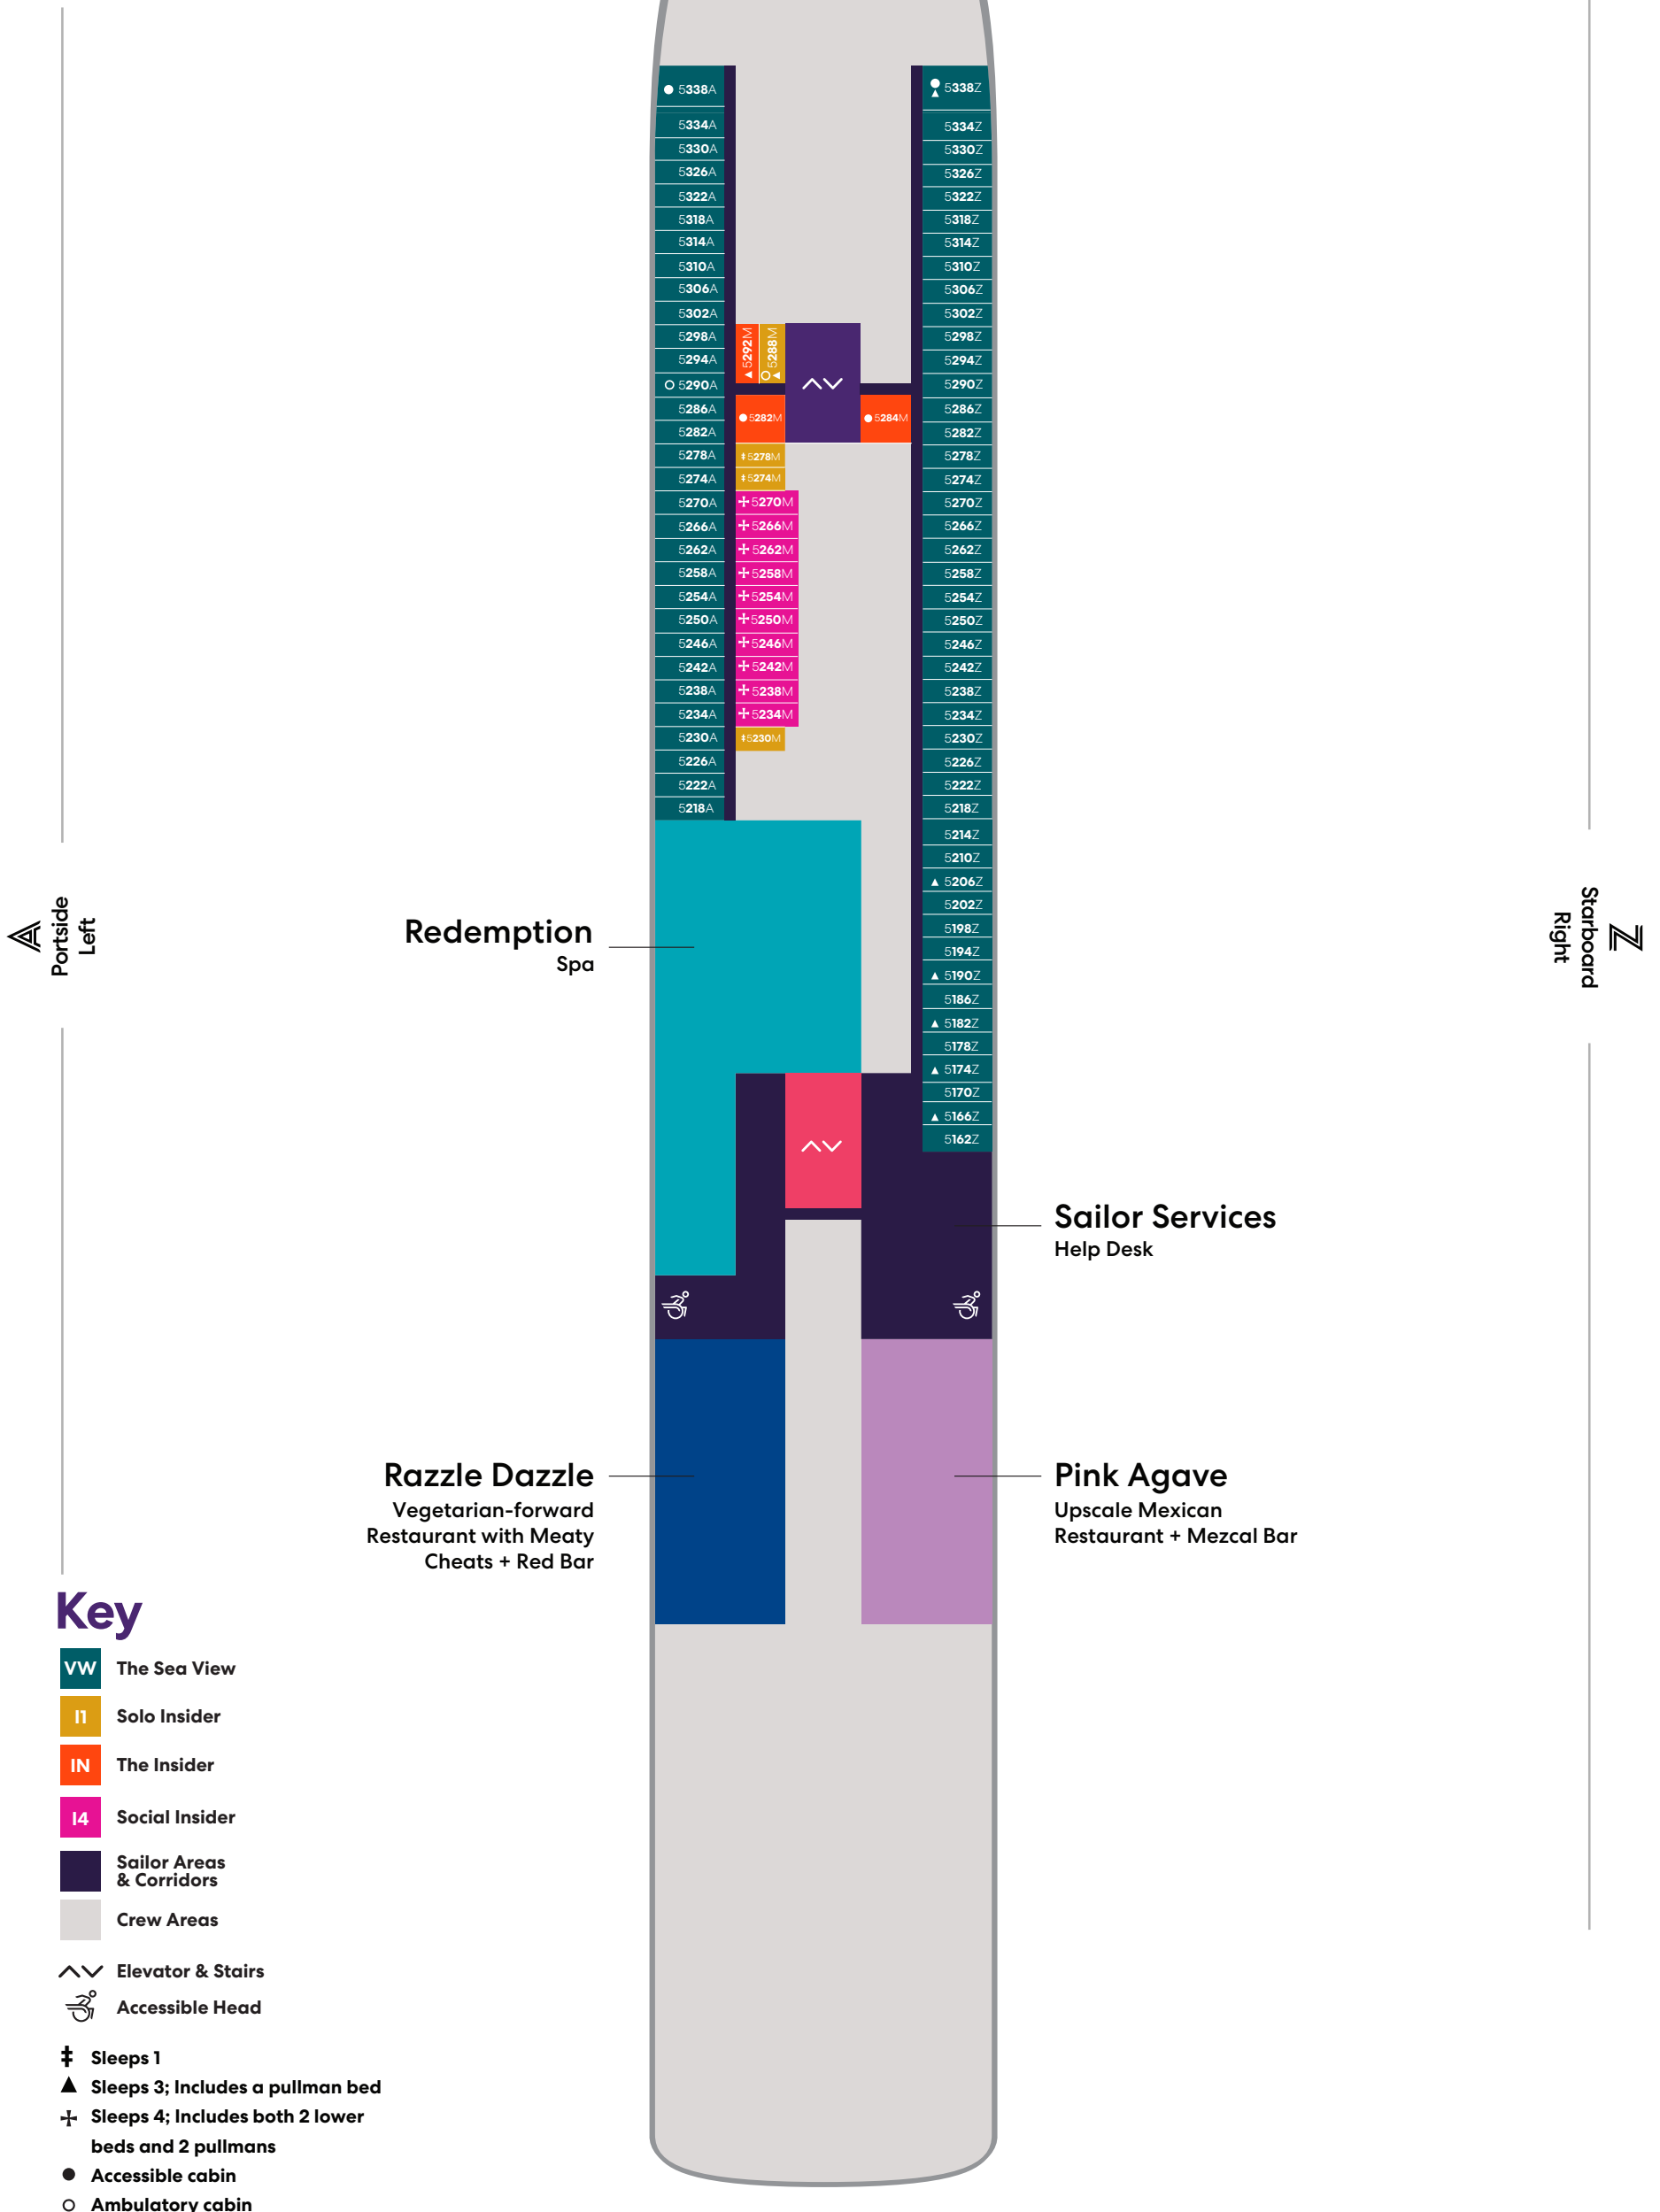

Deck

4

BRILLIANT LADY

Key

■ Sailor Areas & Corridors

■ Crew Areas

^^ Elevator & Stairs

Deck

5

BRILLIANT LADY

Deck

BRILLIANT LADY

Deck

7

BRILLIANT LADY

Deck

BRILLIANT LADY

Deck

9

BRILLIANT LADY

Portside
Left

Starboard
Right

Key

- SCP Cheeky Corner Suite – Pretty Big Terrace
- SAP Sweet Aft Suite – Pretty Big Terrace
- TX XL Sea Terrace
- TC Central Sea Terrace
- TR The Sea Terrace
- TS Sea Terrace – (Slightly) Smaller Balcony
- VI Solo Sea View
- VW The Sea View
- IN The Insider
- Sailor Areas & Corridors
- Crew Areas
- ^v Elevator & Stairs
- ‡ Sleeps 1
- ▲ Sleeps 3; Includes a pullman bed
- △ Sleeps 3; Includes an extra lower bed
- Accessible cabin
- Ambulatory cabin
- || Connecting cabins

Deck

10

BRILLIANT LADY

▲ Portside
Left

▲ Starboard
Right

Key

- SCE Cheeky Corner Suite - Even Bigger Terrace
- SAE Sweet Aft Suite - Even Bigger Terrace
- TX XL Sea Terrace
- TC Central Sea Terrace
- TR The Sea Terrace
- TS Sea Terrace - (Slightly) Smaller Balcony
- VW The Sea View
- IN The Insider
- Sailor Areas & Corridors
- Crew Areas