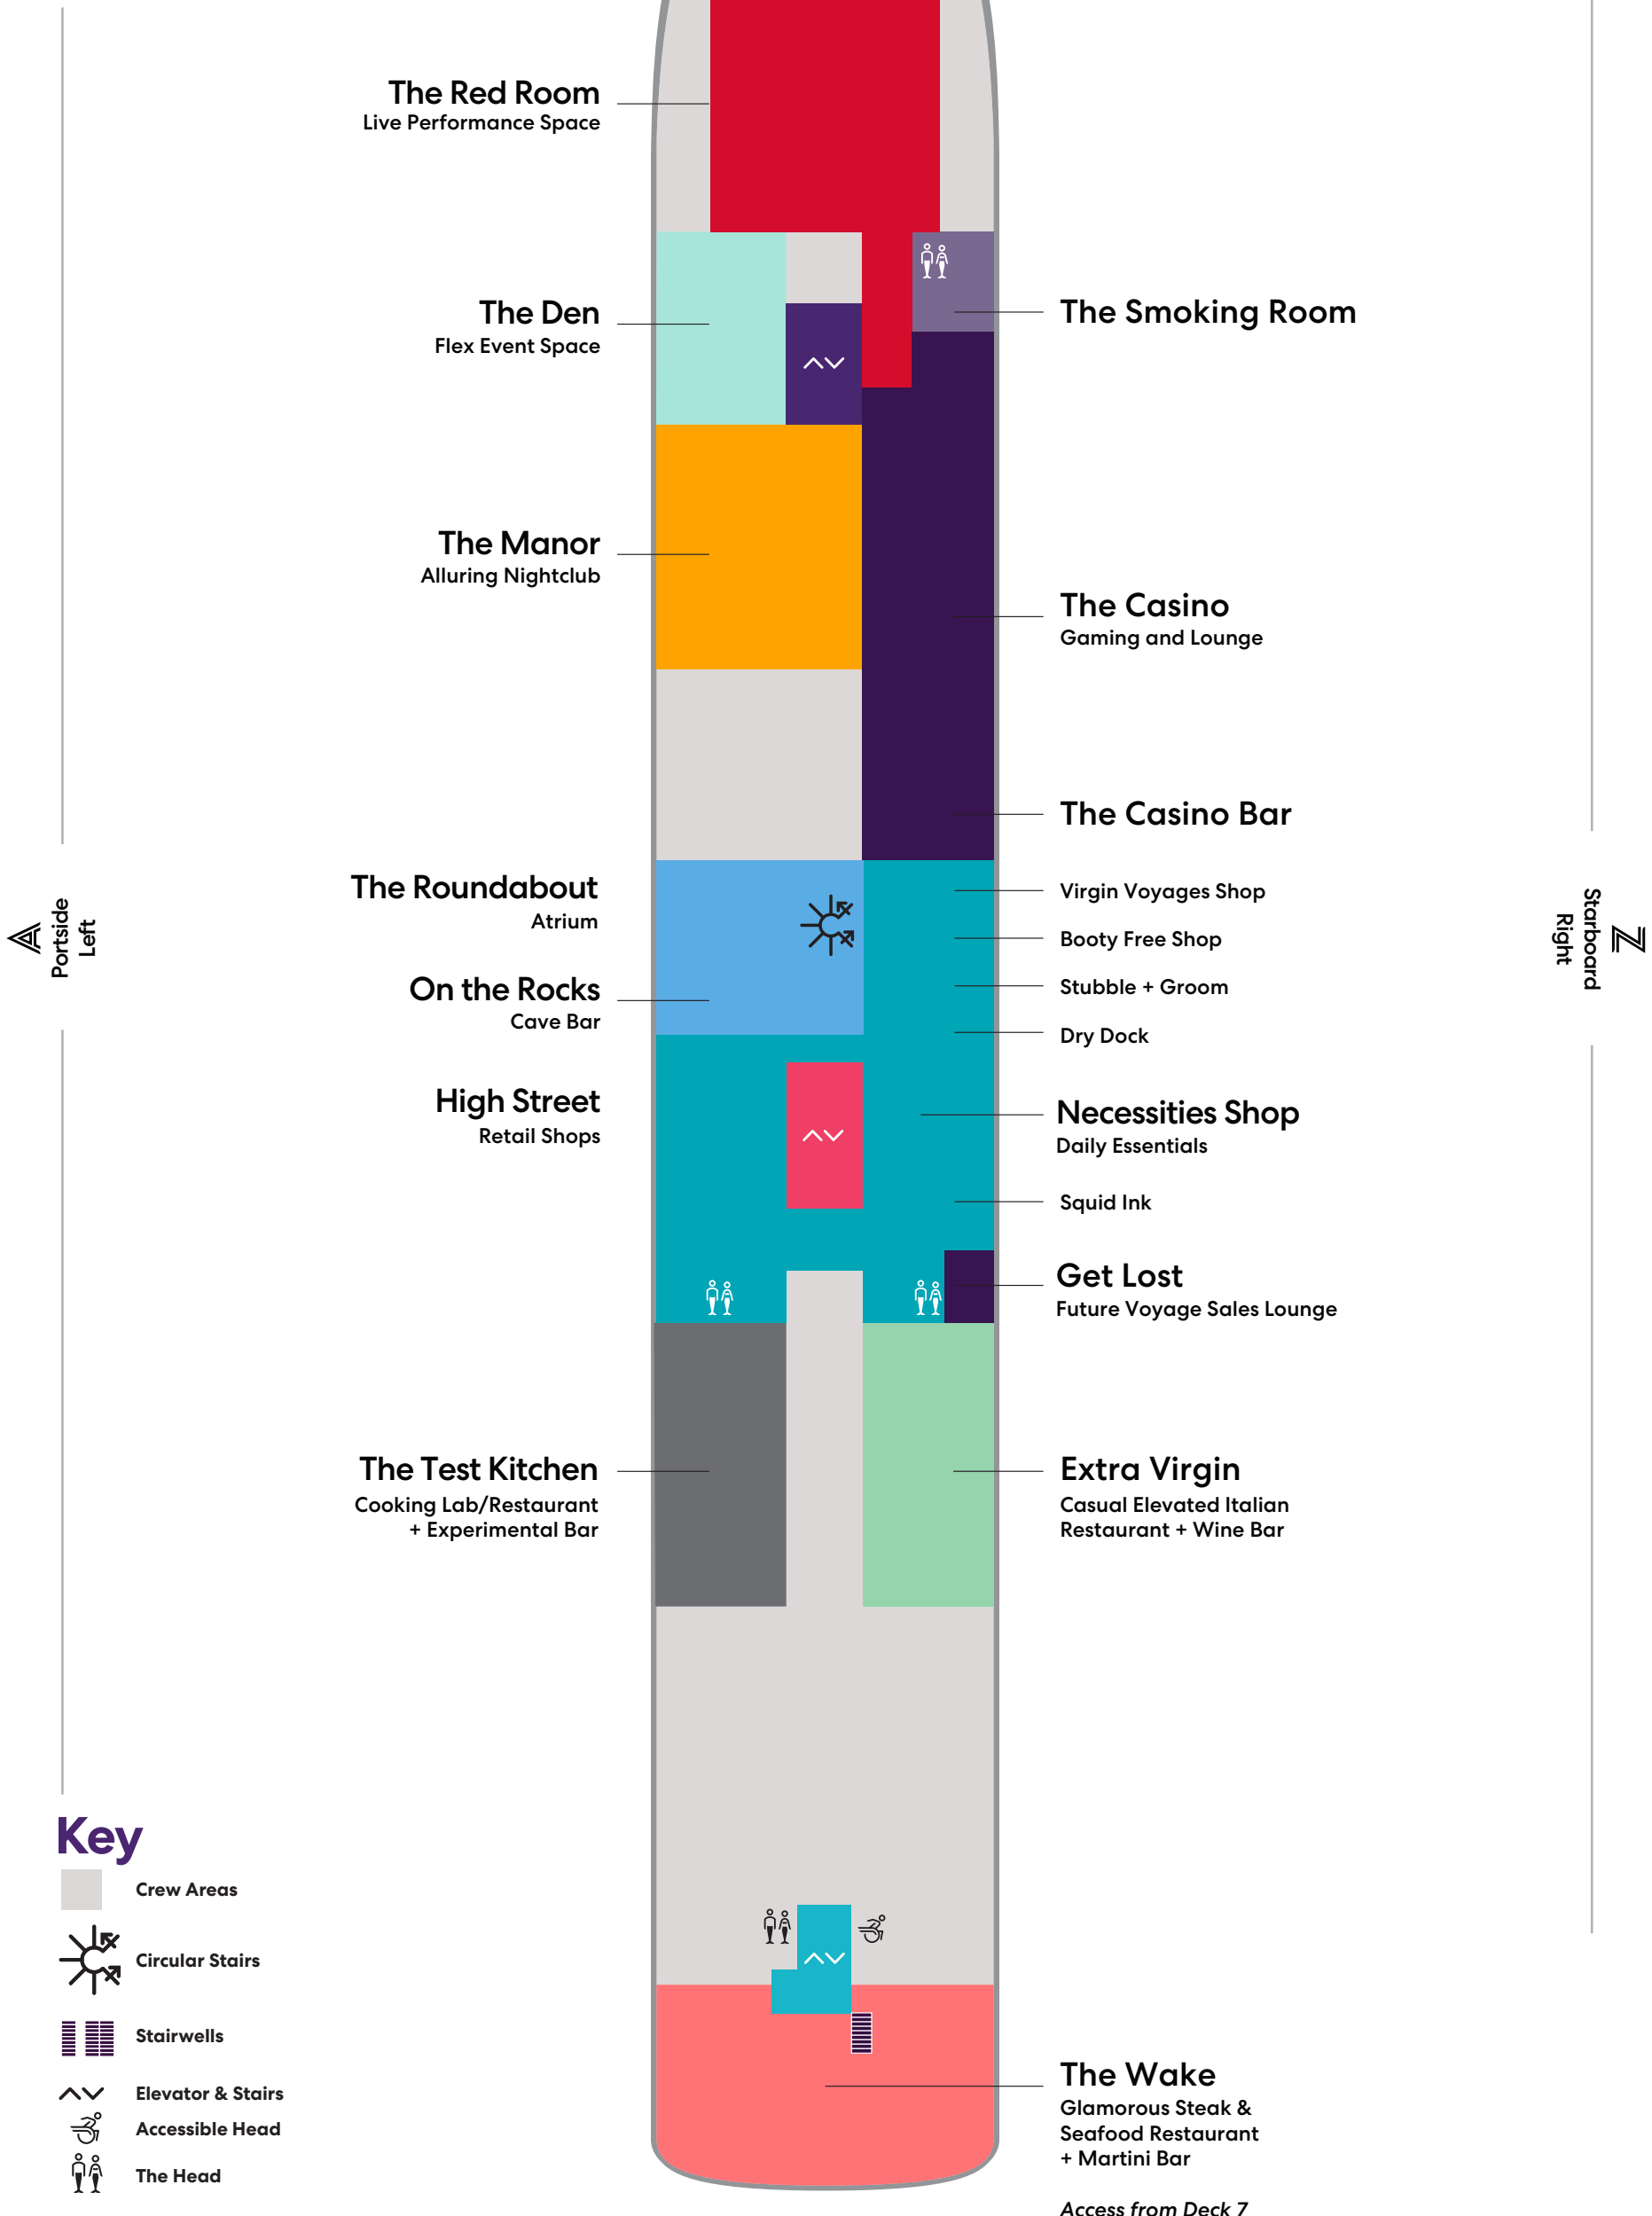

Deck

4

BRILLIANT LADY

Key

■ Sailor Areas & Corridors

■ Crew Areas

^^ Elevator & Stairs

Deck

5

BRILLIANT LADY

Deck

BRILLIANT LADY

Deck

7

BRILLIANT LADY

Deck

BRILLIANT LADY

Deck

9

BRILLIANT LADY

Portside
Left

Starboard
Right

Key

- SCP Cheeky Corner Suite – Pretty Big Terrace
- SAP Sweet Aft Suite – Pretty Big Terrace
- TX XL Sea Terrace
- TC Central Sea Terrace
- TR The Sea Terrace
- TS Sea Terrace – (Slightly) Smaller Balcony
- VI Solo Sea View
- VW The Sea View
- IN The Insider
- Sailor Areas & Corridors
- Crew Areas
- ^v Elevator & Stairs
- ‡ Sleeps 1
- ▲ Sleeps 3; Includes a pullman bed
- △ Sleeps 3; Includes an extra lower bed
- Accessible cabin
- Ambulatory cabin
- || Connecting cabins

Deck

10

BRILLIANT LADY

▲ Portside
Left

▲ Starboard
Right

Key

- SCE Cheeky Corner Suite - Even Bigger Terrace
- SAE Sweet Aft Suite - Even Bigger Terrace
- TX XL Sea Terrace
- TC Central Sea Terrace
- TR The Sea Terrace
- TS Sea Terrace - (Slightly) Smaller Balcony
- VW The Sea View
- IN The Insider
- Sailor Areas & Corridors
- Crew Areas