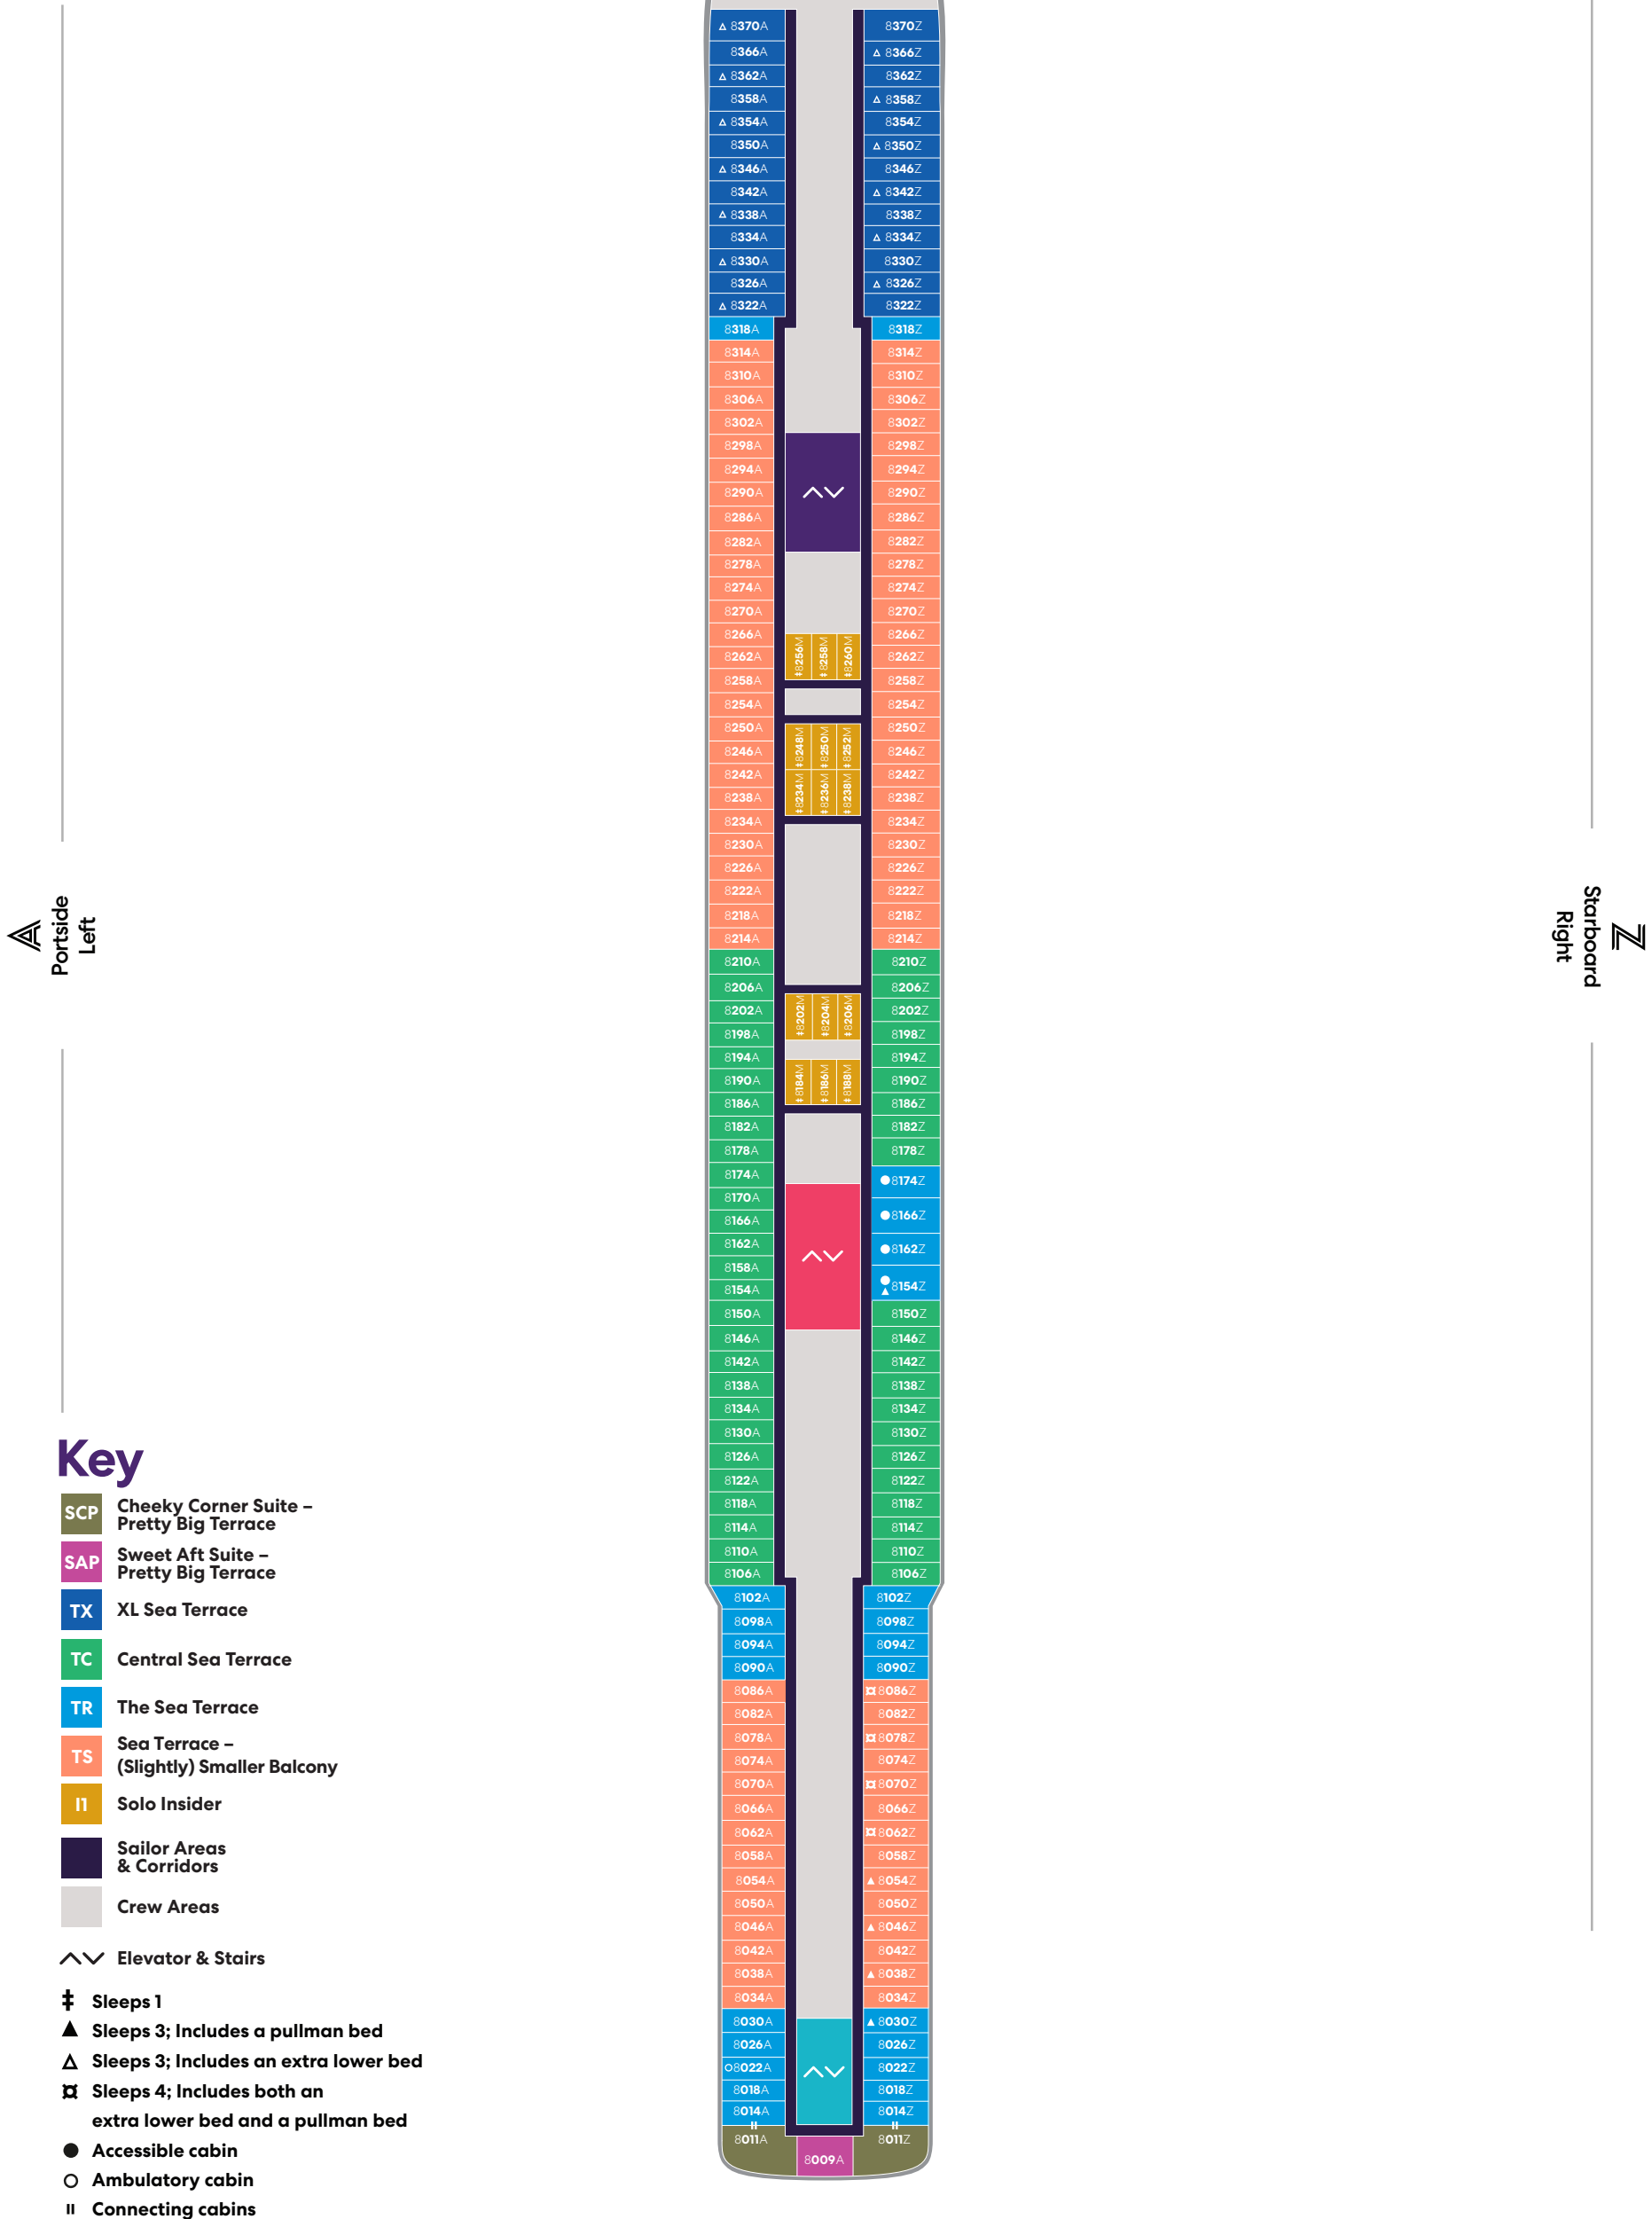

Deck

4

BRILLIANT LADY

Key

■ Sailor Areas & Corridors

■ Crew Areas

^^ Elevator & Stairs

Deck

5

BRILLIANT LADY

Deck

BRILLIANT LADY

Deck

7

BRILLIANT LADY

Deck

BRILLIANT LADY

Deck

9

BRILLIANT LADY

Portside
Left

Starboard
Right

Key

- SCP Cheeky Corner Suite – Pretty Big Terrace
- SAP Sweet Aft Suite – Pretty Big Terrace
- TX XL Sea Terrace
- TC Central Sea Terrace
- TR The Sea Terrace
- TS Sea Terrace – (Slightly) Smaller Balcony
- VI Solo Sea View
- VW The Sea View
- IN The Insider
- Sailor Areas & Corridors
- Crew Areas
- ^v Elevator & Stairs
- ‡ Sleeps 1
- ▲ Sleeps 3; Includes a pullman bed
- △ Sleeps 3; Includes an extra lower bed
- Accessible cabin
- Ambulatory cabin
- || Connecting cabins

Deck

10

BRILLIANT LADY

▲ Portside
Left

▲ Starboard
Right

Key

- SCE Cheeky Corner Suite - Even Bigger Terrace
- SAE Sweet Aft Suite - Even Bigger Terrace
- TX XL Sea Terrace
- TC Central Sea Terrace
- TR The Sea Terrace
- TS Sea Terrace - (Slightly) Smaller Balcony
- VW The Sea View
- IN The Insider
- Sailor Areas & Corridors
- Crew Areas