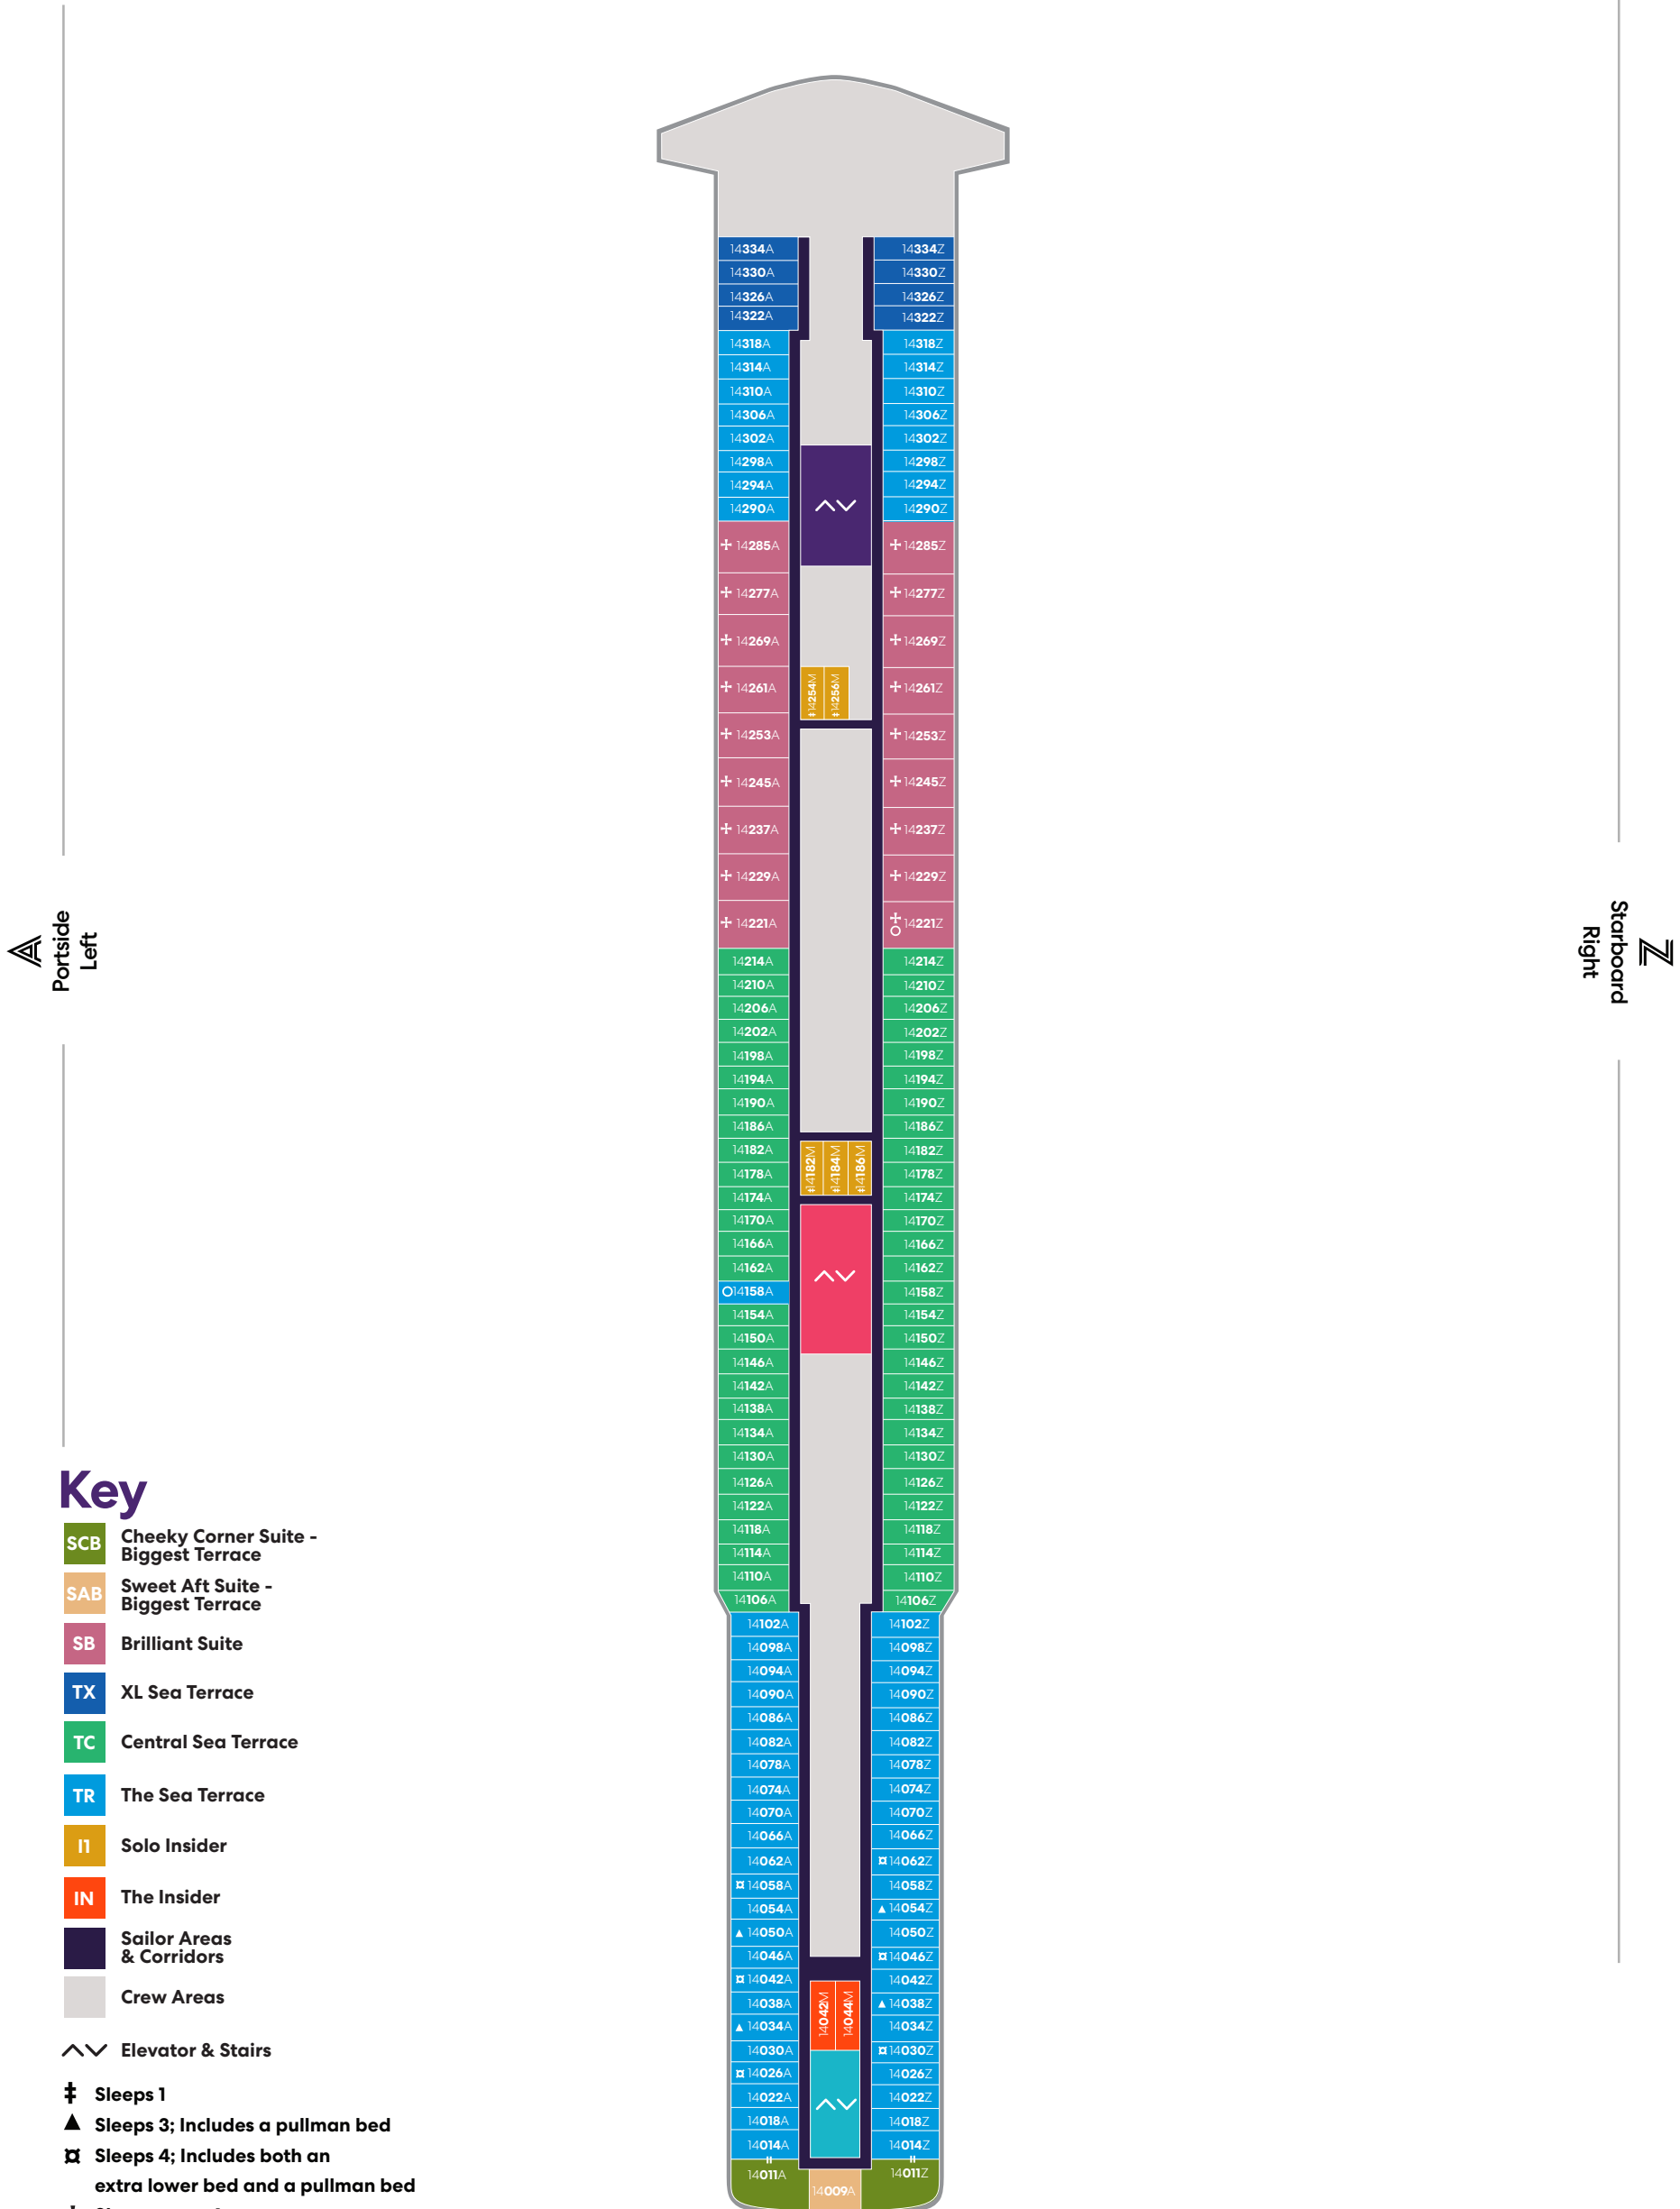

Deck

12

BRILLIANT LADY

A Portside Left

Z Starboard Right

Key

- SCB Cheeky Corner Suite - Biggest Terrace
- SAB Sweet Aft Suite - Biggest Terrace
- SS Seriously Suite
- TX XL Sea Terrace
- TC Central Sea Terrace
- TR The Sea Terrace
- VI Solo Sea View
- VW The Sea View
- II Solo Insider
- IN The Insider
- Sailor Areas & Corridors
- Crew Areas
- ↕ Elevator & Stairs
- ♣ Sleeps 1
- ▲ Sleeps 3; Includes a pullman bed
- △ Sleeps 3; Includes an extra lower bed
- Accessible cabin
- Ambulatory cabin
- || Connecting cabins

Deck

13

BRILLIANT LADY

A
Portside
Left

Z
Starboard
Right

Key

- SCB Cheeky Corner Suite - Biggest Terrace
- SAB Sweet Aft Suite - Biggest Terrace
- TX XL Sea Terrace
- TC Central Sea Terrace
- TR The Sea Terrace
- II Solo Insider
- IN The Insider
- Sailor Areas & Corridors
- Crew Areas
- Elevator & Stairs
- Sleeps 1
- Sleeps 3; Includes a pullman bed
- Accessible cabin
- Ambulatory cabin
- Connecting cabins

Deck

14

BRILLIANT LADY

Key

- SCB Cheeky Corner Suite - Biggest Terrace
- SAB Sweet Aft Suite - Biggest Terrace
- SB Brilliant Suite
- TX XL Sea Terrace
- TC Central Sea Terrace
- TR The Sea Terrace
- II Solo Insider
- IN The Insider
- Sailor Areas & Corridors
- Crew Areas
- ^ v Elevator & Stairs
- ‡ Sleeps 1
- ▲ Sleeps 3; Includes a pullman bed
- ▣ Sleeps 4; Includes both an extra lower bed and a pullman bed
- + Sleeps up to 4
- || Connecting cabins
- Ambulatory cabin

BRILLIANT LADY

VOYAGES

A
Portside
Left

Z
Starboard
Right

The Perch
Outdoor Yoga

The Runway
Jogging Track

Key

 Crew Areas