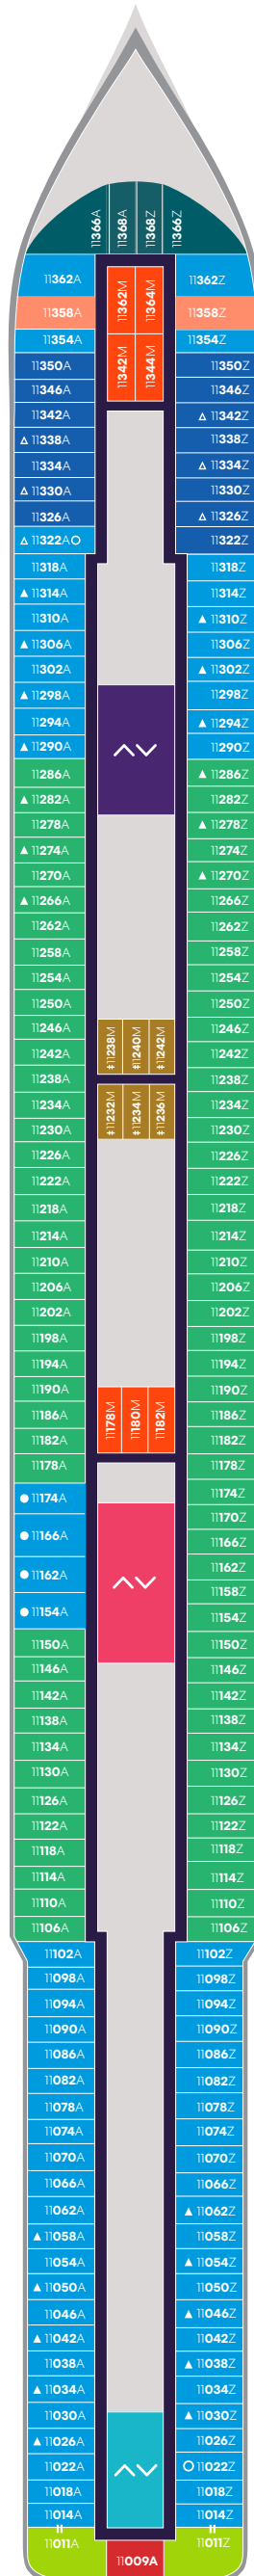

Deck

11

BRILLIANT LADY

A
Portside
Left

Z
Starboard
Right

Key

- **SCE** Cheeky Corner Suite – Even Bigger Terrace
- **SAE** Sweet Aft Suite – Even Bigger Terrace
- **TX** XL Sea Terrace
- **TC** Central Sea Terrace
- **TR** The Sea Terrace
- **TS** Sea Terrace – (Slightly) Smaller Balcony
- **VW** The Sea View
- **II** Solo Insider
- **IN** The Insider
- **Sailor Areas & Corridors**
- **Crew Areas**
- ^ v Elevator & Stairs
- ‡ Sleeps 1
- ▲ Sleeps 3; Includes a pullman bed
- △ Sleeps 3; Includes an extra lower bed
- Accessible cabin
- Ambulatory cabin
- || Connecting cabins