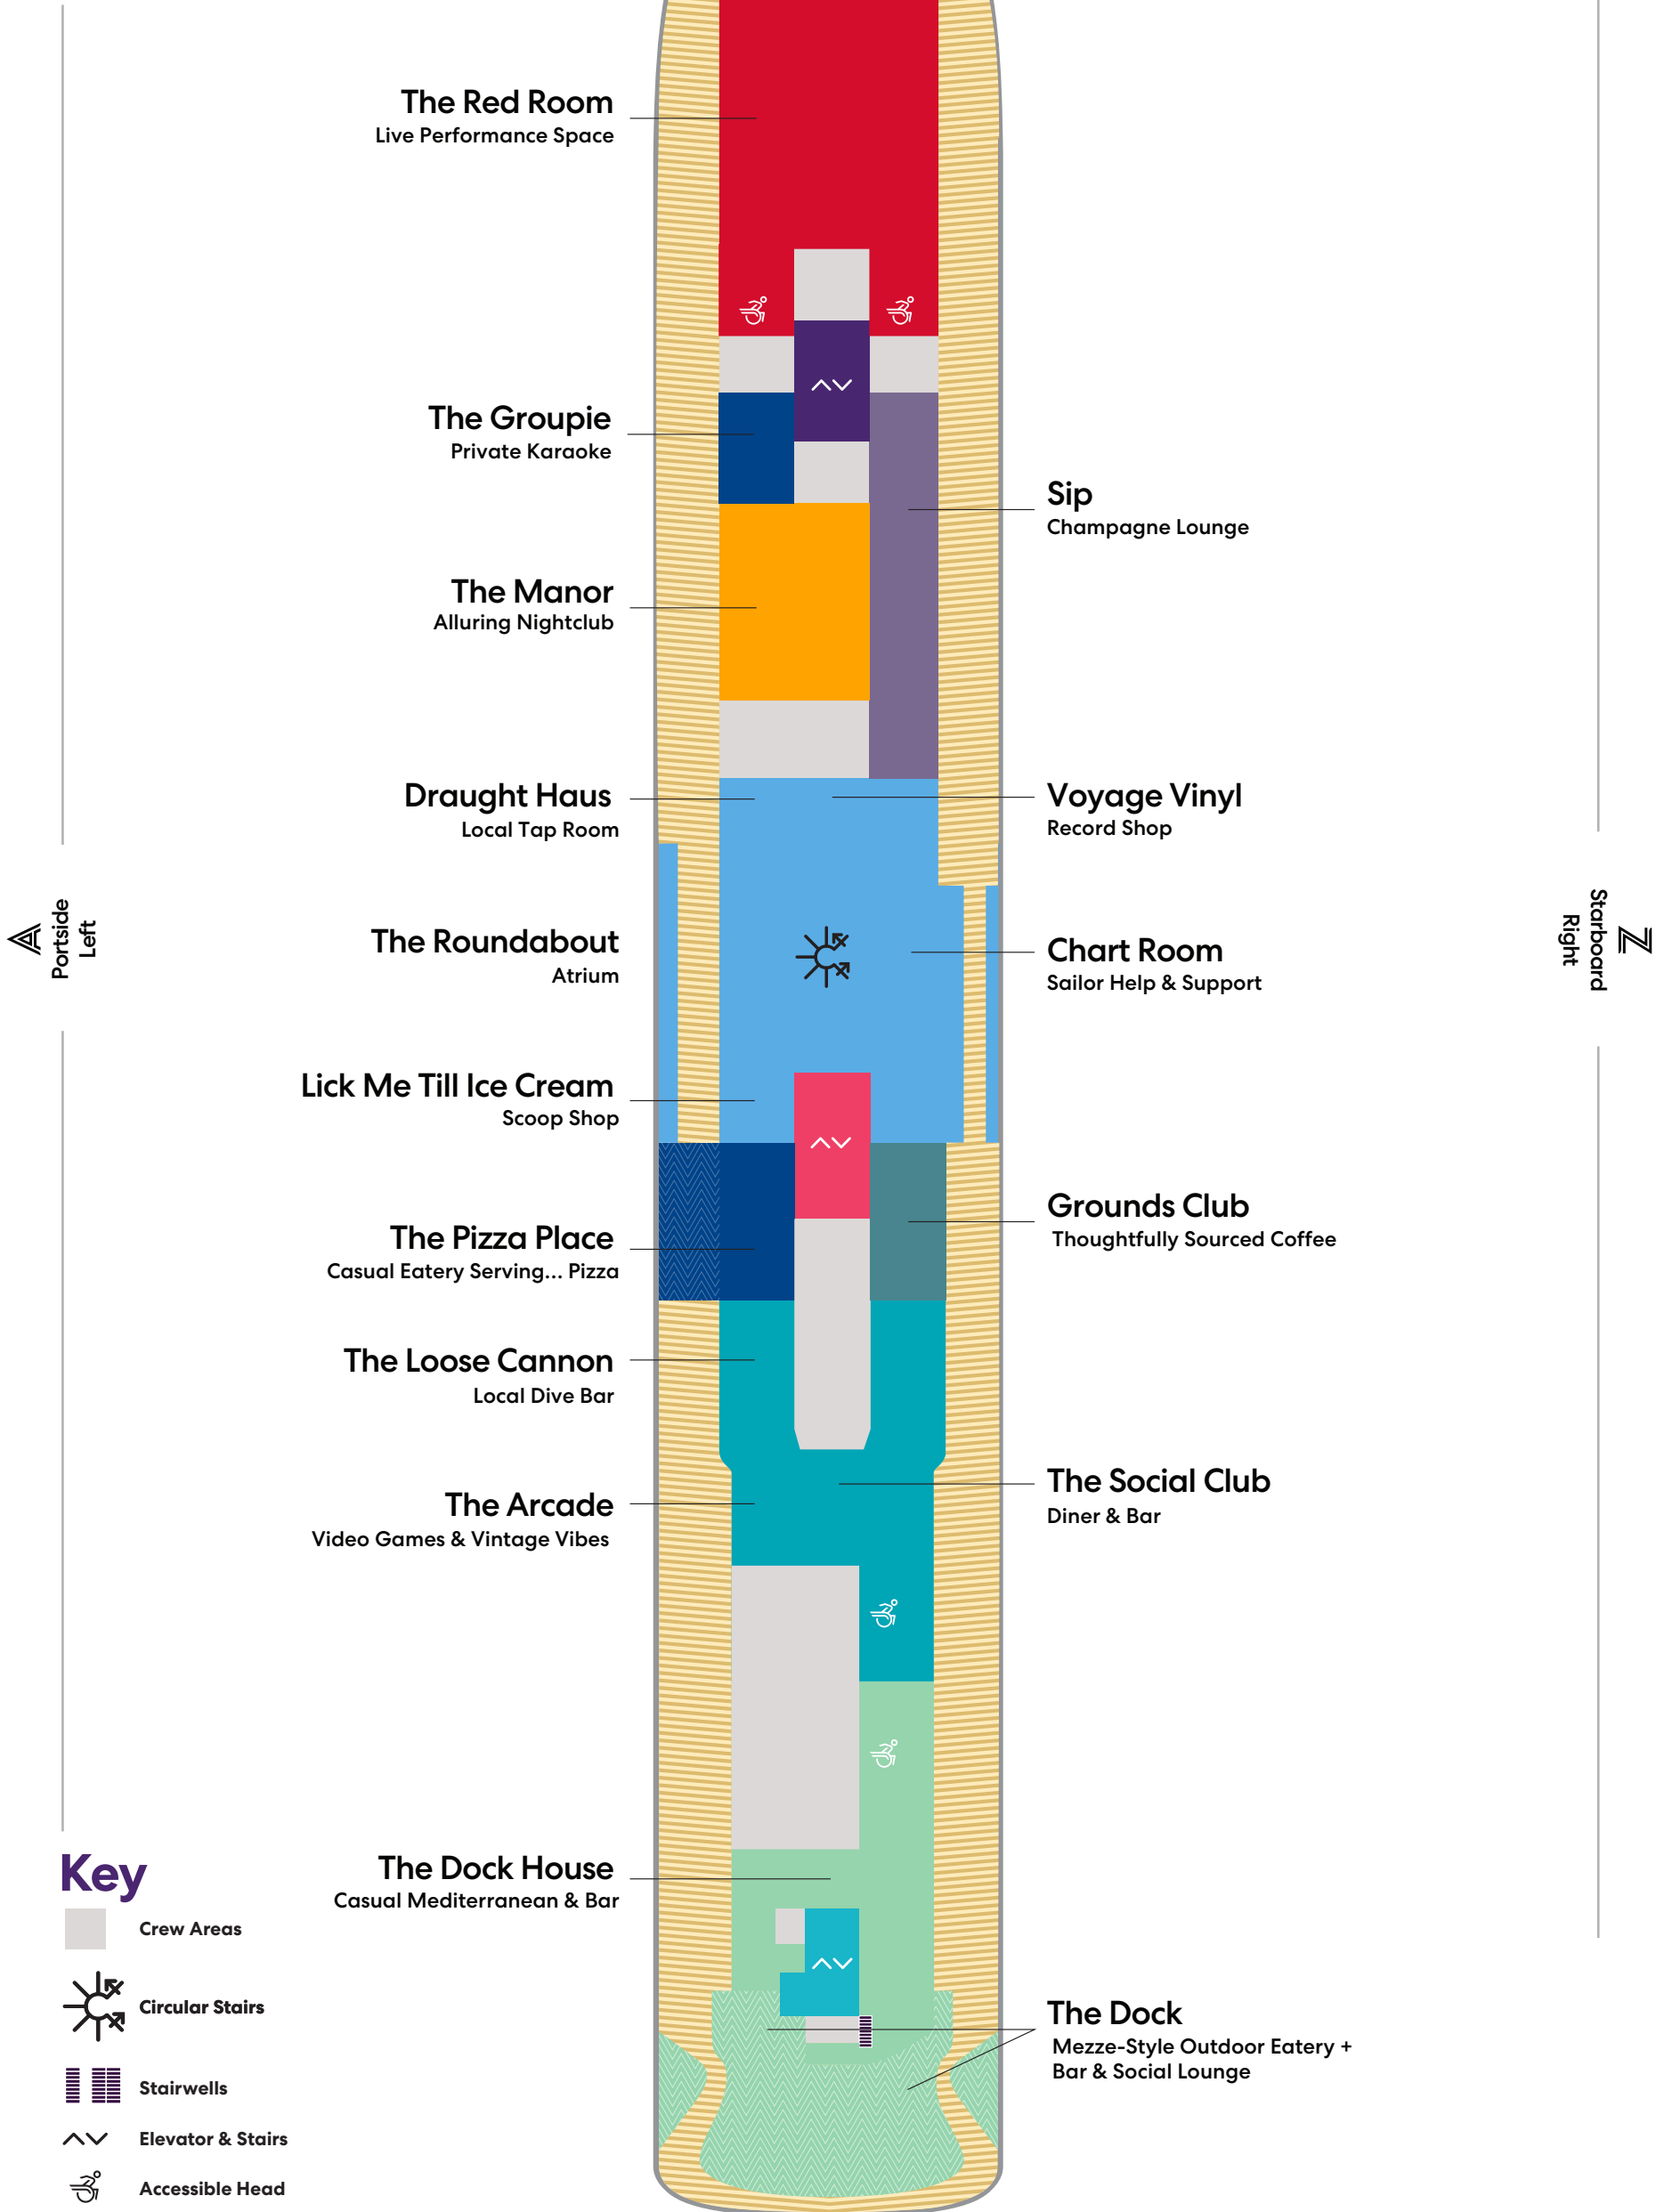

Deck

7

BRILLIANT LADY