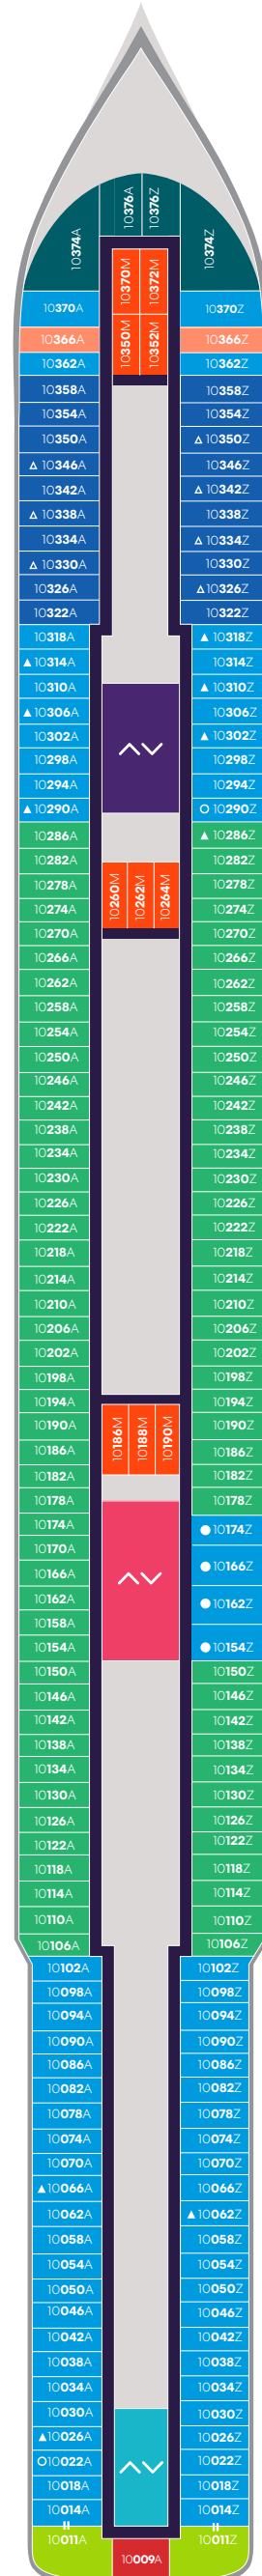

Deck

10

BRILLIANT LADY

▲ Portside
Left

▲ Starboard
Right

Key

- SCE Cheeky Corner Suite - Even Bigger Terrace
- SAE Sweet Aft Suite - Even Bigger Terrace
- TX XL Sea Terrace
- TC Central Sea Terrace
- TR The Sea Terrace
- TS Sea Terrace - (Slightly) Smaller Balcony
- VW The Sea View
- IN The Insider
- Sailor Areas & Corridors
- Crew Areas

^v Elevator & Stairs

- ▲ Sleeps 3; Includes a pullman bed
- △ Sleeps 3; Includes an extra lower bed
- Accessible cabin
- Ambulatory cabin
- || Connecting cabins