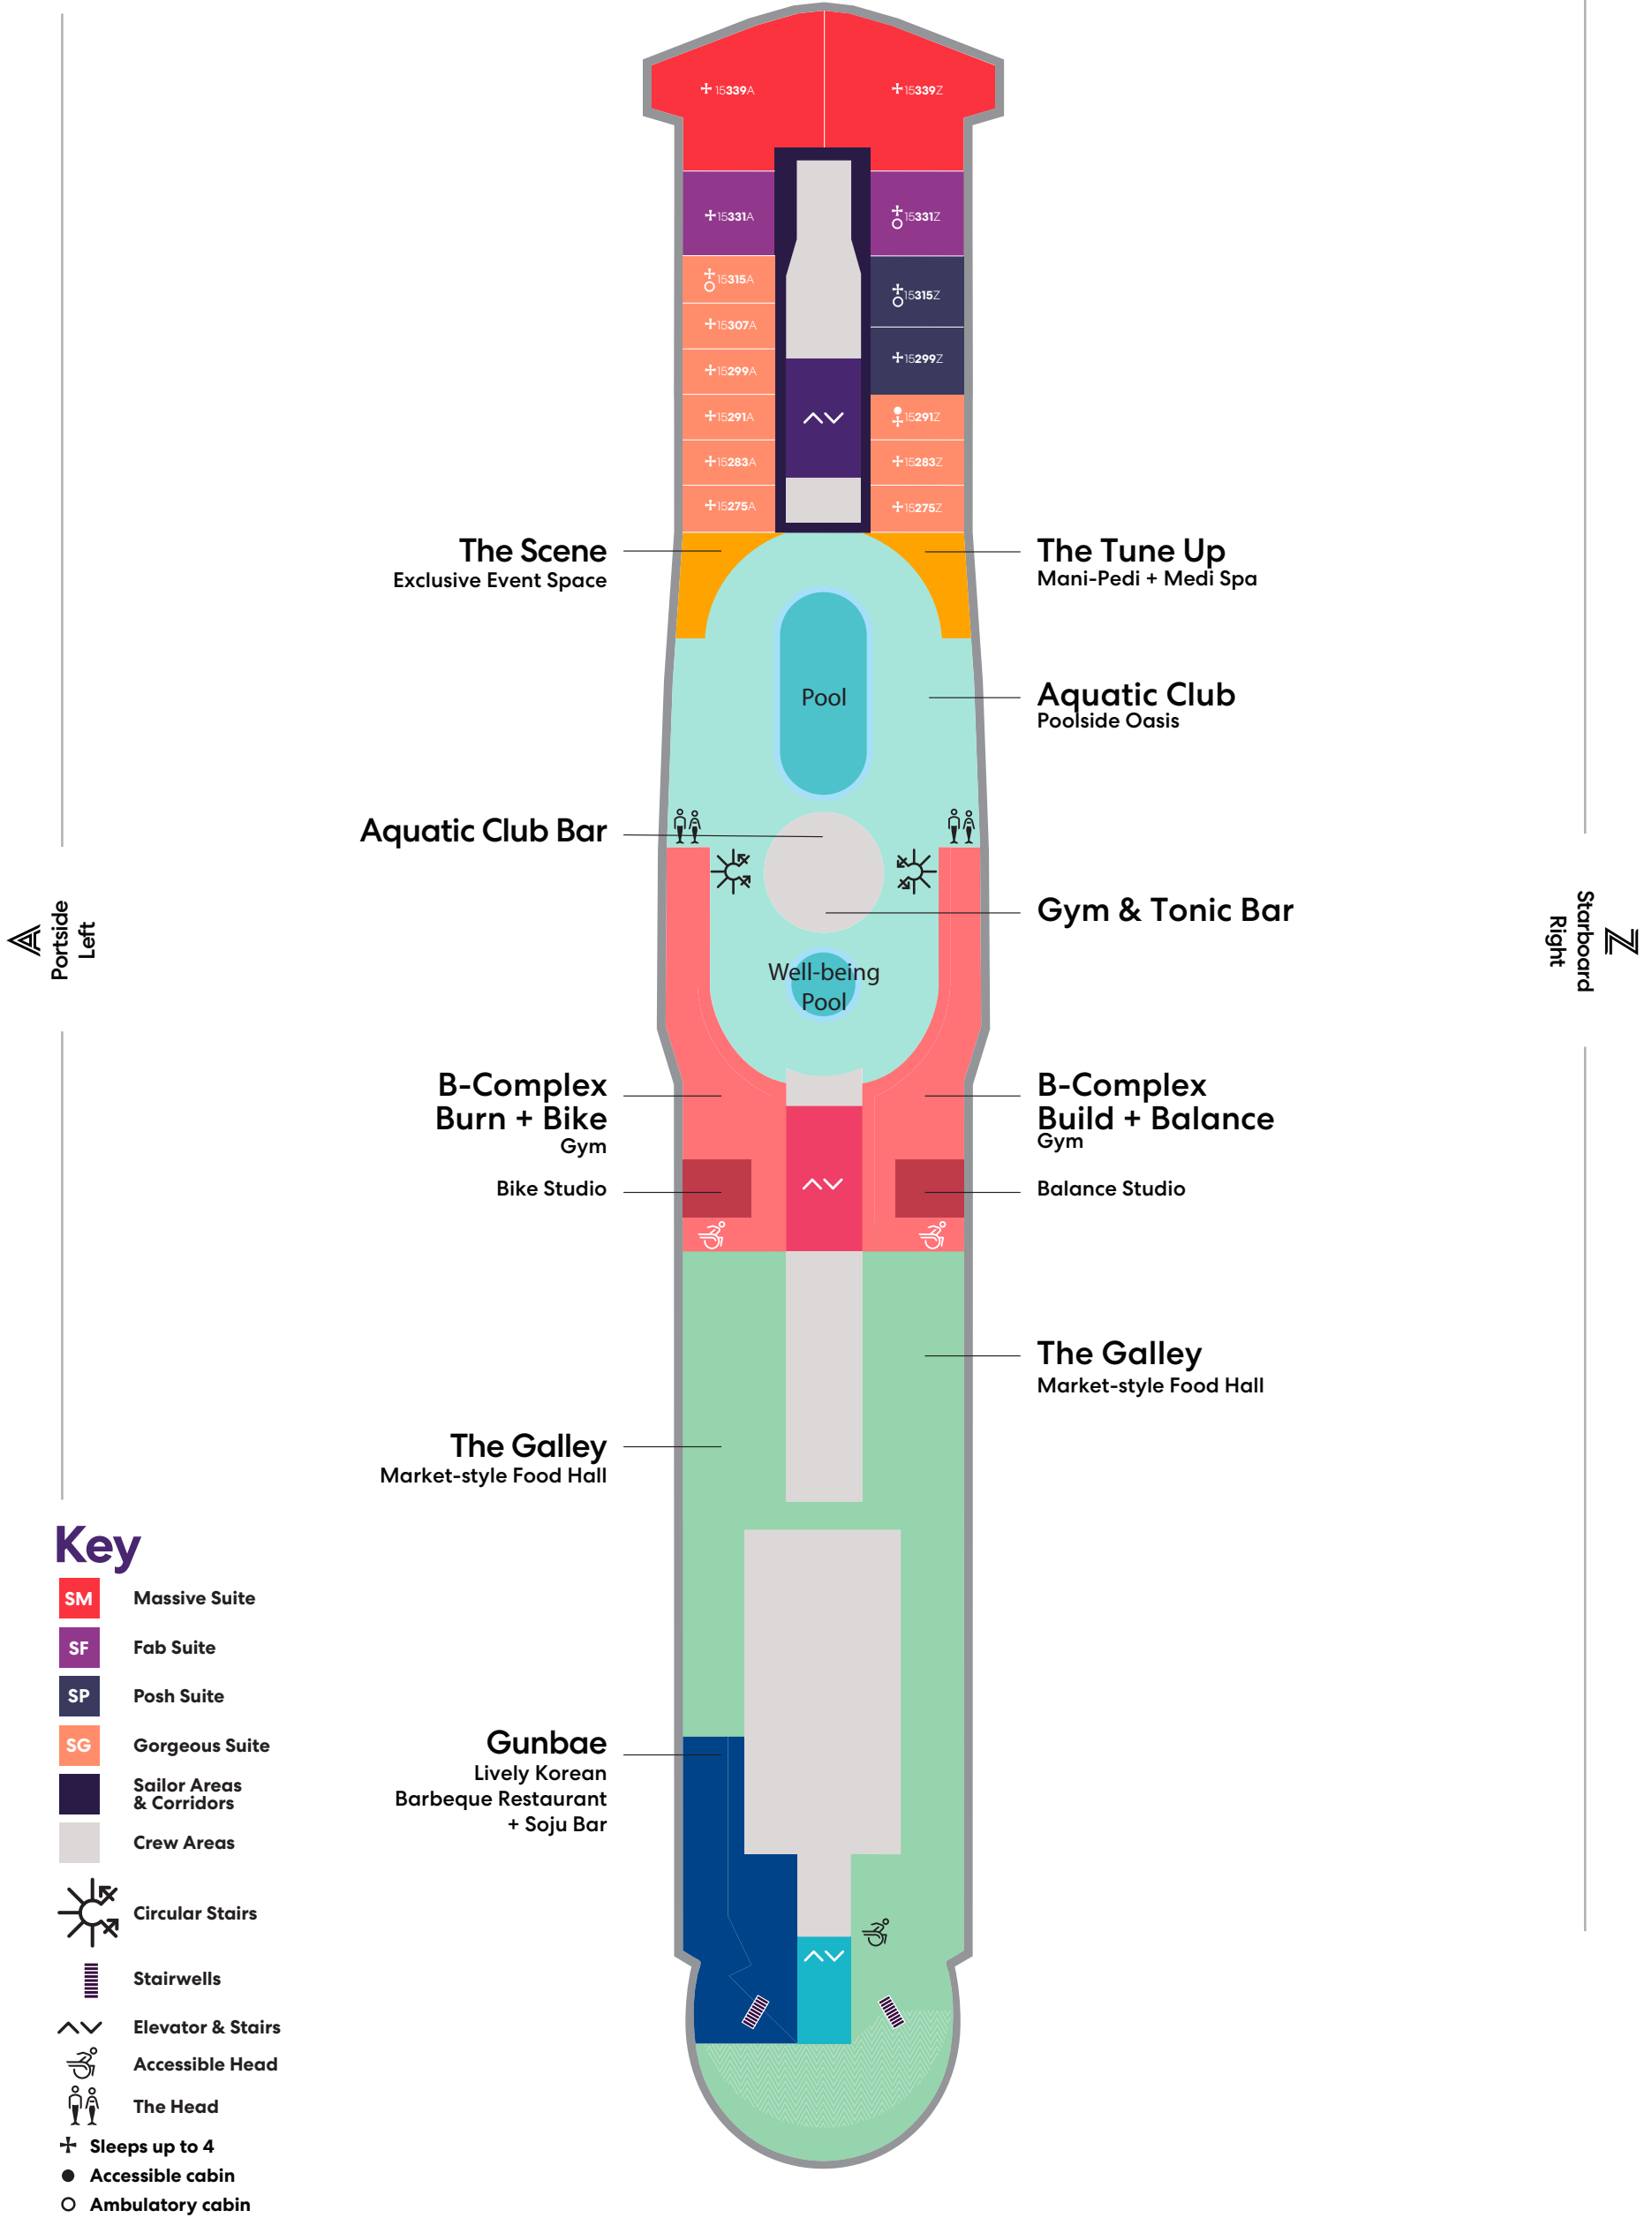

Deck

15

BRILLIANT LADY