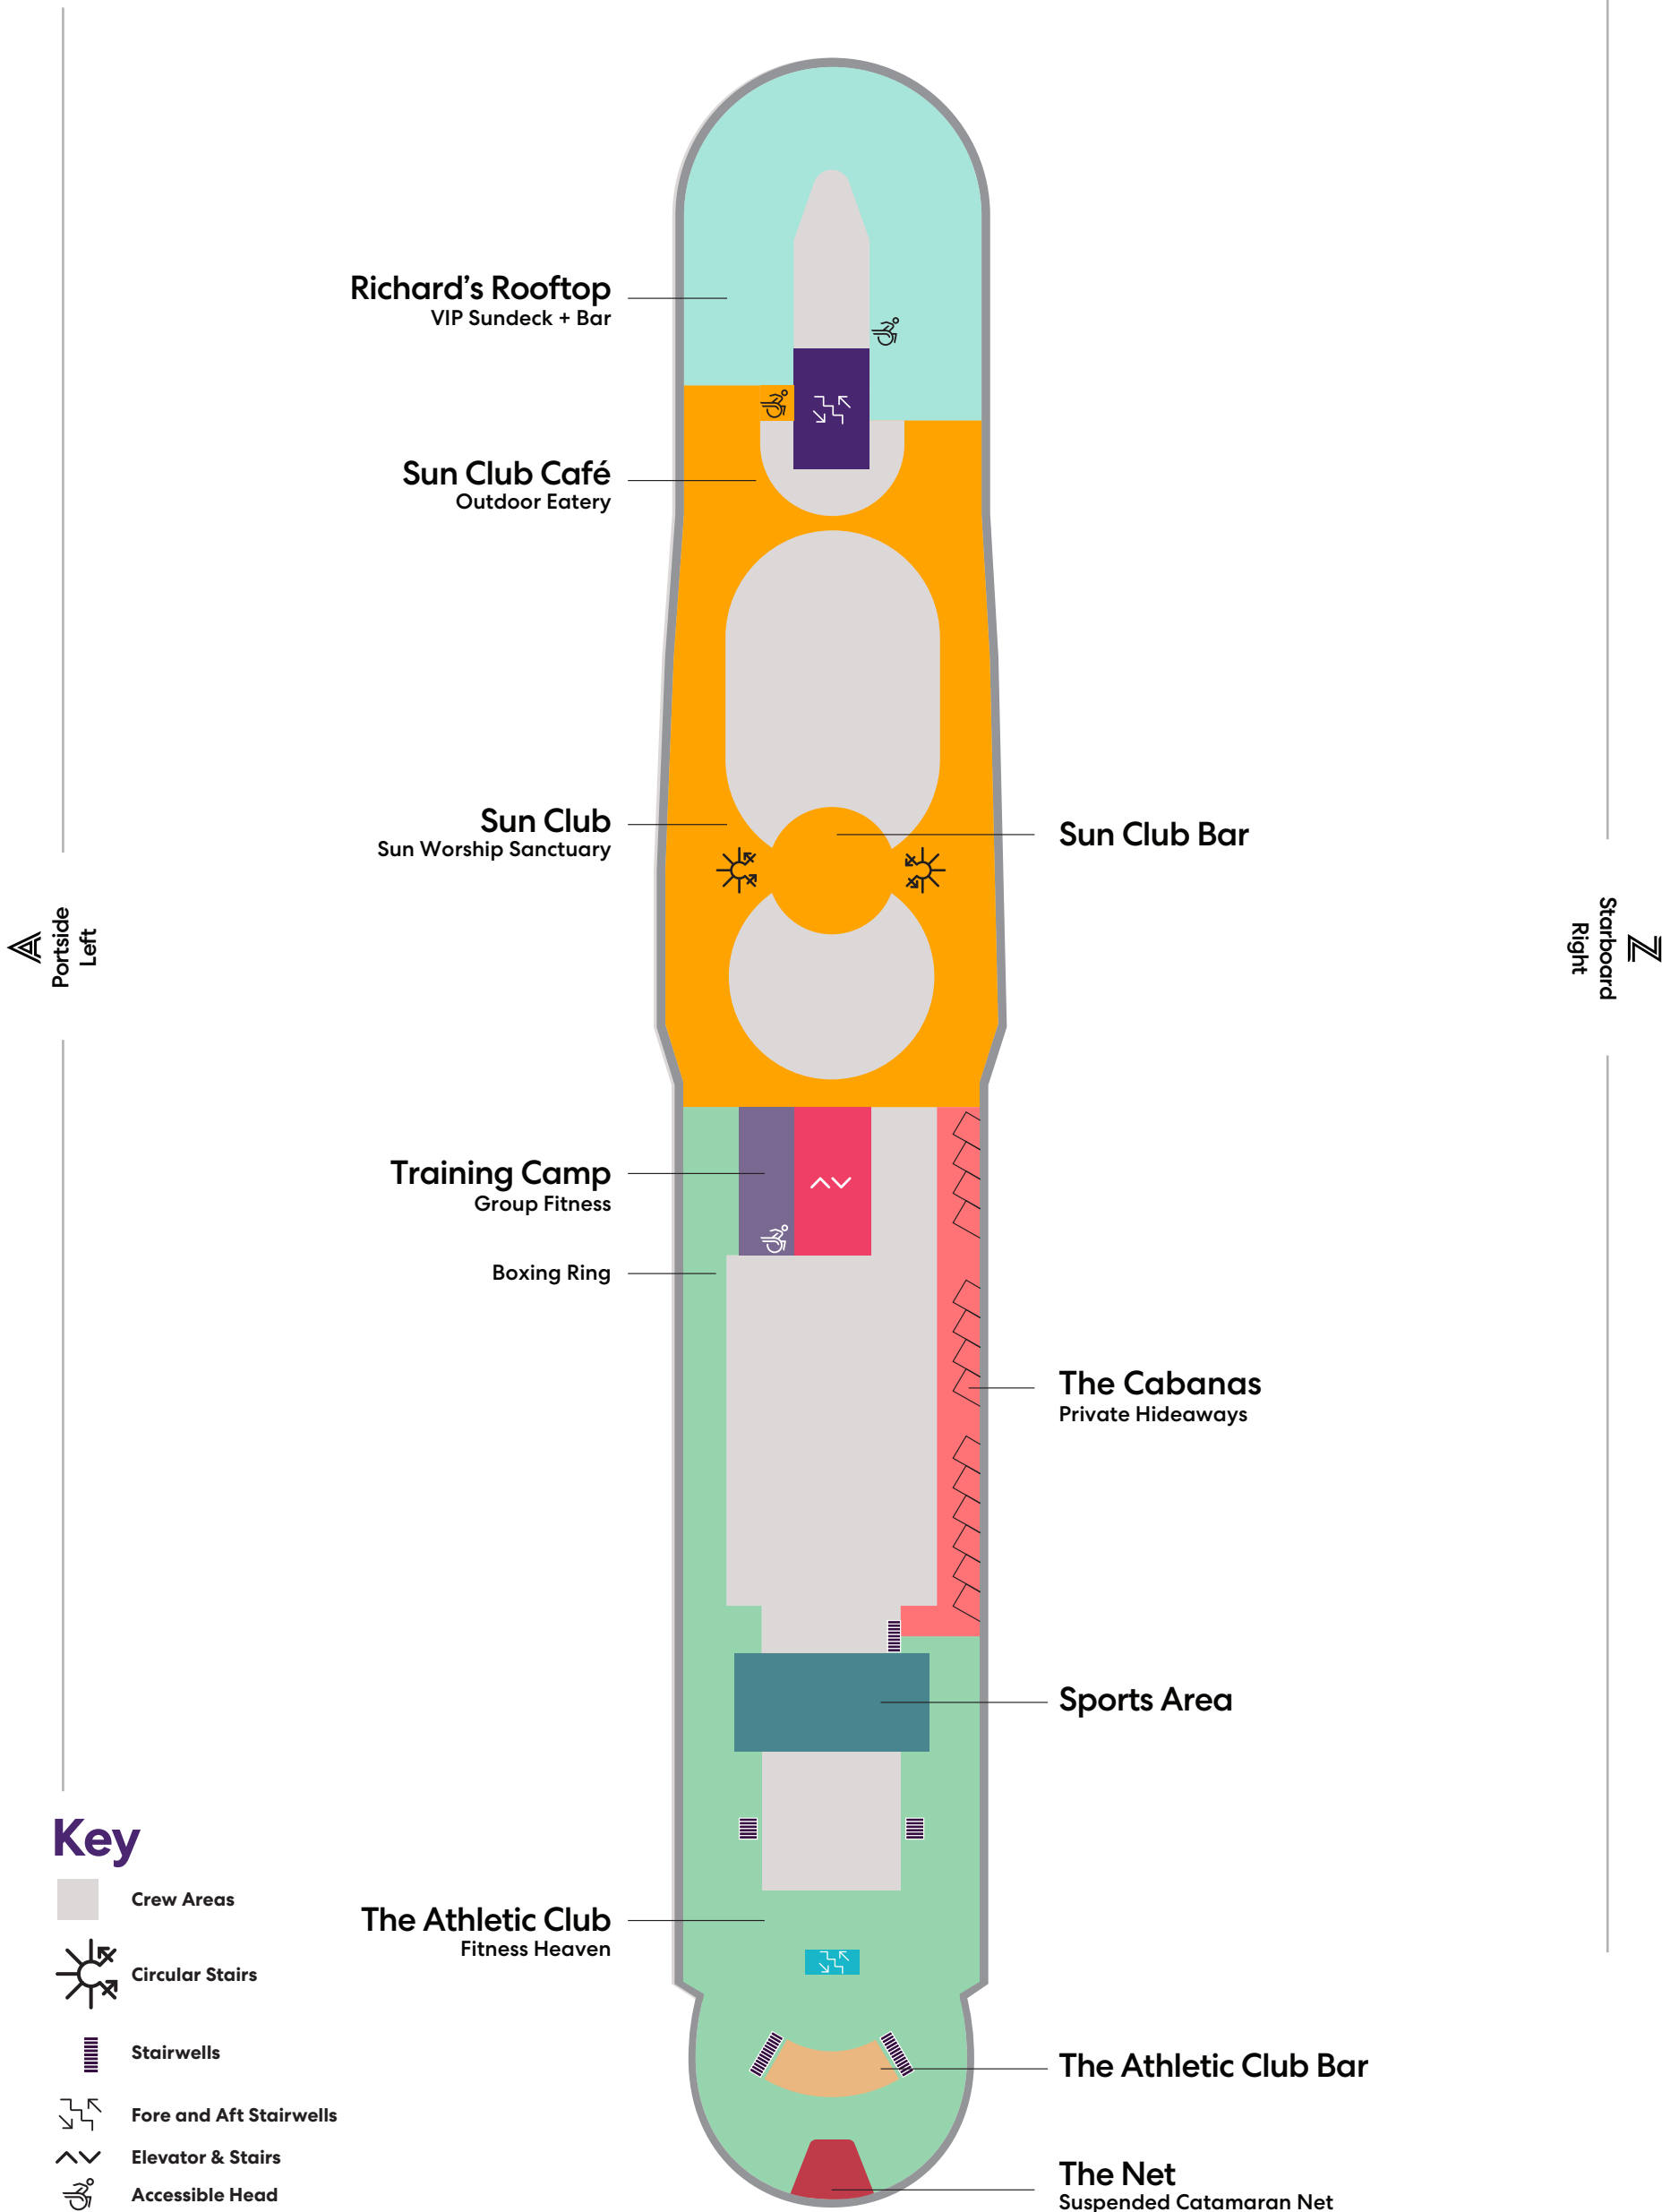

Deck

12

BRILLIANT LADY

A Portside Left

Z Starboard Right

Key

- SCB Cheeky Corner Suite - Biggest Terrace
- SAB Sweet Aft Suite - Biggest Terrace
- SS Seriously Suite
- TX XL Sea Terrace
- TC Central Sea Terrace
- TR The Sea Terrace
- VI Solo Sea View
- VW The Sea View
- II Solo Insider
- IN The Insider
- Sailor Areas & Corridors
- Crew Areas
- ↕ Elevator & Stairs
- ♣ Sleeps 1
- ▲ Sleeps 3; Includes a pullman bed
- △ Sleeps 3; Includes an extra lower bed
- Accessible cabin
- Ambulatory cabin
- || Connecting cabins

Deck

14

BRILLIANT LADY

Key

- SCB Cheeky Corner Suite - Biggest Terrace
- SAB Sweet Aft Suite - Biggest Terrace
- SB Brilliant Suite
- TX XL Sea Terrace
- TC Central Sea Terrace
- TR The Sea Terrace
- II Solo Insider
- IN The Insider
- Sailor Areas & Corridors
- Crew Areas
- ^ v Elevator & Stairs
- ‡ Sleeps 1
- ▲ Sleeps 3; Includes a pullman bed
- ▣ Sleeps 4; Includes both an extra lower bed and a pullman bed
- + Sleeps up to 4
- || Connecting cabins
- Ambulatory cabin

Deck

15

BRILLIANT LADY

Deck

16

BRILLIANT LADY

Deck

17

BRILLIANT LADY

VOYAGES

A
Portside
Left

Z
Starboard
Right

The Perch
Outdoor Yoga

The Runway
Jogging Track

Key

 Crew Areas