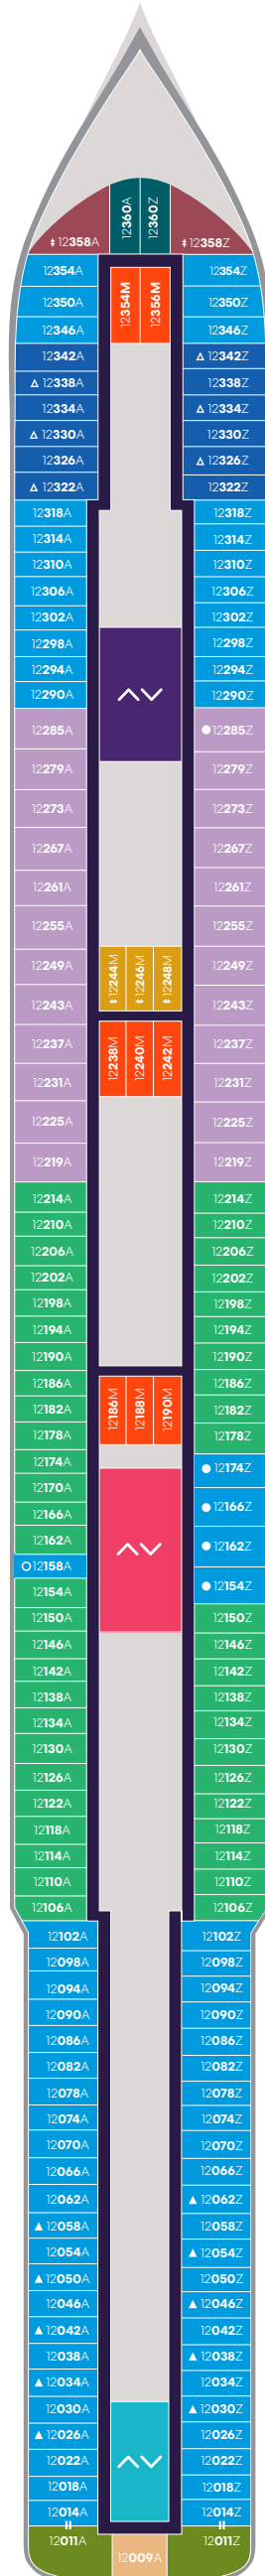

Deck

4

BRILLIANT LADY

Key

■ Sailor Areas & Corridors

■ Crew Areas

^^ Elevator & Stairs

Deck

BRILLIANT LADY

Deck

9

BRILLIANT LADY

Portside
Left

Starboard
Right

Key

- SCP Cheeky Corner Suite – Pretty Big Terrace
- SAP Sweet Aft Suite – Pretty Big Terrace
- TX XL Sea Terrace
- TC Central Sea Terrace
- TR The Sea Terrace
- TS Sea Terrace – (Slightly) Smaller Balcony
- VI Solo Sea View
- VW The Sea View
- IN The Insider
- Sailor Areas & Corridors
- Crew Areas
- ^v Elevator & Stairs
- ‡ Sleeps 1
- ▲ Sleeps 3; Includes a pullman bed
- △ Sleeps 3; Includes an extra lower bed
- Accessible cabin
- Ambulatory cabin
- || Connecting cabins

Key

- SCE** Cheeky Corner Suite – Even Bigger Terrace
- SAE** Sweet Aft Suite – Even Bigger Terrace
- TX** XL Sea Terrace
- TC** Central Sea Terrace
- TR** The Sea Terrace
- TS** Sea Terrace – (Slightly) Smaller Balcony
- VW** The Sea View
- II** Solo Insider
- IN** The Insider
- Sailor Areas & Corridors**
- Crew Areas**
- ^ v Elevator & Stairs
- ‡ Sleeps 1
- ▲ Sleeps 3; Includes a pullman bed
- △ Sleeps 3; Includes an extra lower bed
- Accessible cabin
- Ambulatory cabin
- || Connecting cabins

Deck

12

BRILLIANT LADY

A Portside Left

Z Starboard Right

Key

- SCB Cheeky Corner Suite - Biggest Terrace
- SAB Sweet Aft Suite - Biggest Terrace
- SS Seriously Suite
- TX XL Sea Terrace
- TC Central Sea Terrace
- TR The Sea Terrace
- VI Solo Sea View
- VW The Sea View
- II Solo Insider
- IN The Insider
- Sailor Areas & Corridors
- Crew Areas
- ↕ Elevator & Stairs
- ♣ Sleeps 1
- ▲ Sleeps 3; Includes a pullman bed
- △ Sleeps 3; Includes an extra lower bed
- Accessible cabin
- Ambulatory cabin
- || Connecting cabins