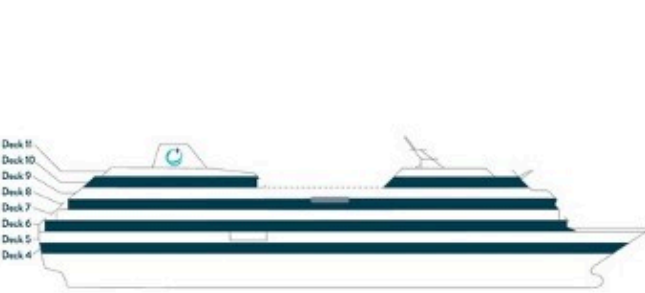

AZAMARA PURSUIT®

SHIP SPECIFICATIONS	
Occupancy	702 (Double occupancy)
Net Tonnage	30,277
Length	592 feet (180 meters)
Beam	84 feet (25 meters)
Guest Decks	Eight
Cruising Speed	18.5 knots
Electric Current	110/220 AC
Refurbished	2021
Officers and Crew	408 International Officers, Crew & Staff
Ship's Registry	Malta

KEY	
■	Convertible Sofa Bed
▲	Club Continent Suites with Tub
●	Interior Stateroom Door Location
|	Connecting Staterooms
♿	Restrooms
X	Smoking Area
♿	Wheelchair-Accessible Stateroom

SUITES	
■	CW Club World Owner's Suite
■	CO Club Ocean Suite
■	SP Club Spa Suite
■	N1 Club Continent Suite
■	N2 Club Continent Suite

VERANDA	
■	P1 Club Veranda Plus Stateroom
■	P2 Club Veranda Plus Stateroom
■	P3 Club Veranda Plus Stateroom
■	V1 Club Veranda Stateroom
■	V2 Club Veranda Stateroom
■	V3 Club Veranda Stateroom

OCEANVIEW	
■	O4 Club Oceanview Stateroom
■	O5 Club Oceanview Stateroom
■	O6 Club Oceanview Stateroom
■	O8 Club Oceanview Stateroom*

INTERIOR	
■	I09 Club Interior Stateroom
■	I10 Club Interior Stateroom
■	I11 Club Interior Stateroom
■	I12 Club Interior Stateroom

FOR MORE INFORMATION PLEASE CALL 1.855.AZAMARA OR VISIT AZAMARA.COM