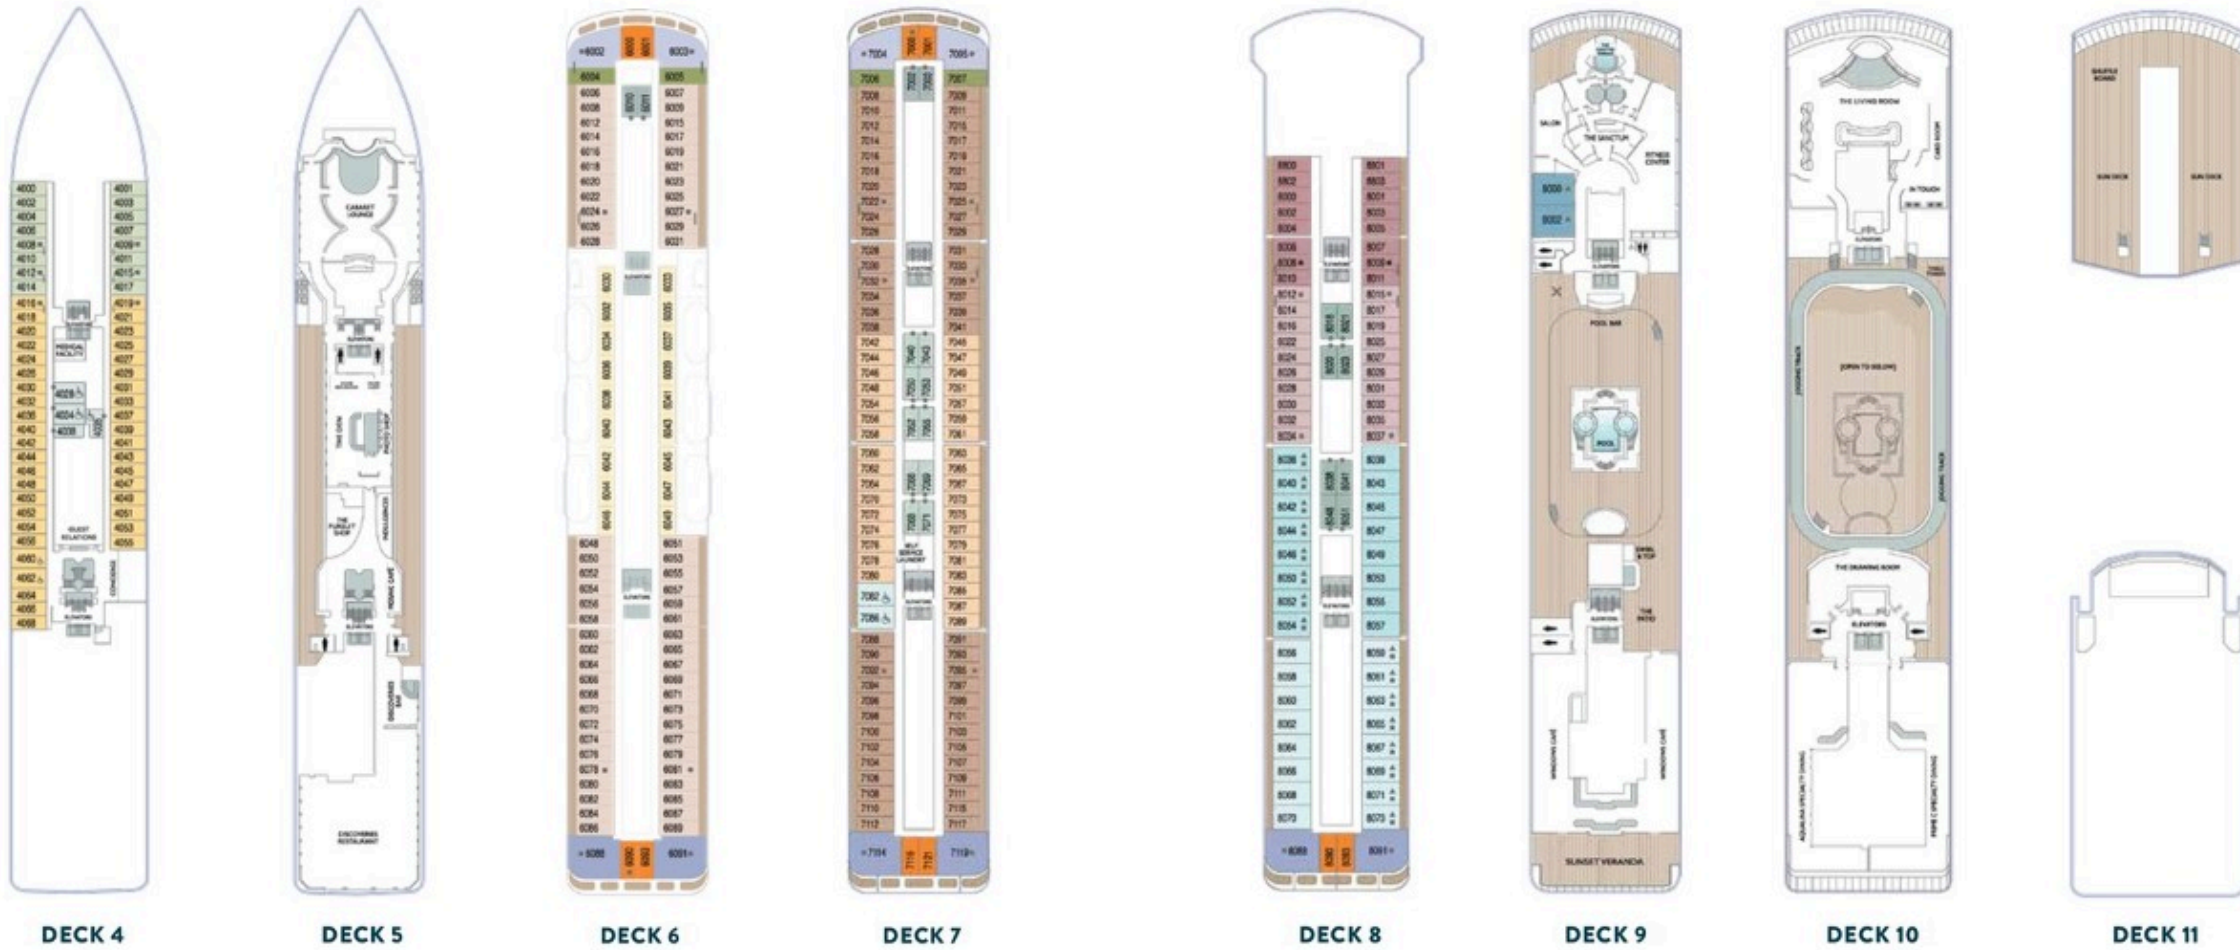

AZAMARA PURSUIT®

SHIP SPECIFICATIONS	
Occupancy	702 (Double occupancy)
Net Tonnage	30,277
Length	592 feet (180 meters)
Beam	84 feet (25 meters)
Guest Decks	Eight
Cruising Speed	18.5 knots
Electric Current	110/220 AC
Refurbished	2021
Officers and Crew	408 International Officers, Crew & Staff
Ship's Registry	Malta

KEY	
■	Convertible Sofa Bed
▲	Club Continent Suites with Tub
●	Interior Stateroom Door Location
|	Connecting Staterooms
♿	Restrooms
X	Smoking Area
♿	Wheelchair-Accessible Stateroom

SUITES	
■	CW Club World Owner's Suite
■	CO Club Ocean Suite
■	SP Club Spa Suite
■	N1 Club Continent Suite
■	N2 Club Continent Suite

VERANDA	
■	P1 Club Veranda Plus Stateroom
■	P2 Club Veranda Plus Stateroom
■	P3 Club Veranda Plus Stateroom
■	V1 Club Veranda Stateroom
■	V2 Club Veranda Stateroom
■	V3 Club Veranda Stateroom

OCEANVIEW	
■	O4 Club Oceanview Stateroom
■	O5 Club Oceanview Stateroom
■	O6 Club Oceanview Stateroom
■	O8 Club Oceanview Stateroom*

INTERIOR	
■	I09 Club Interior Stateroom
■	I10 Club Interior Stateroom
■	I11 Club Interior Stateroom
■	I12 Club Interior Stateroom

FOR MORE INFORMATION PLEASE CALL 1.855.AZAMARA OR VISIT AZAMARA.COM