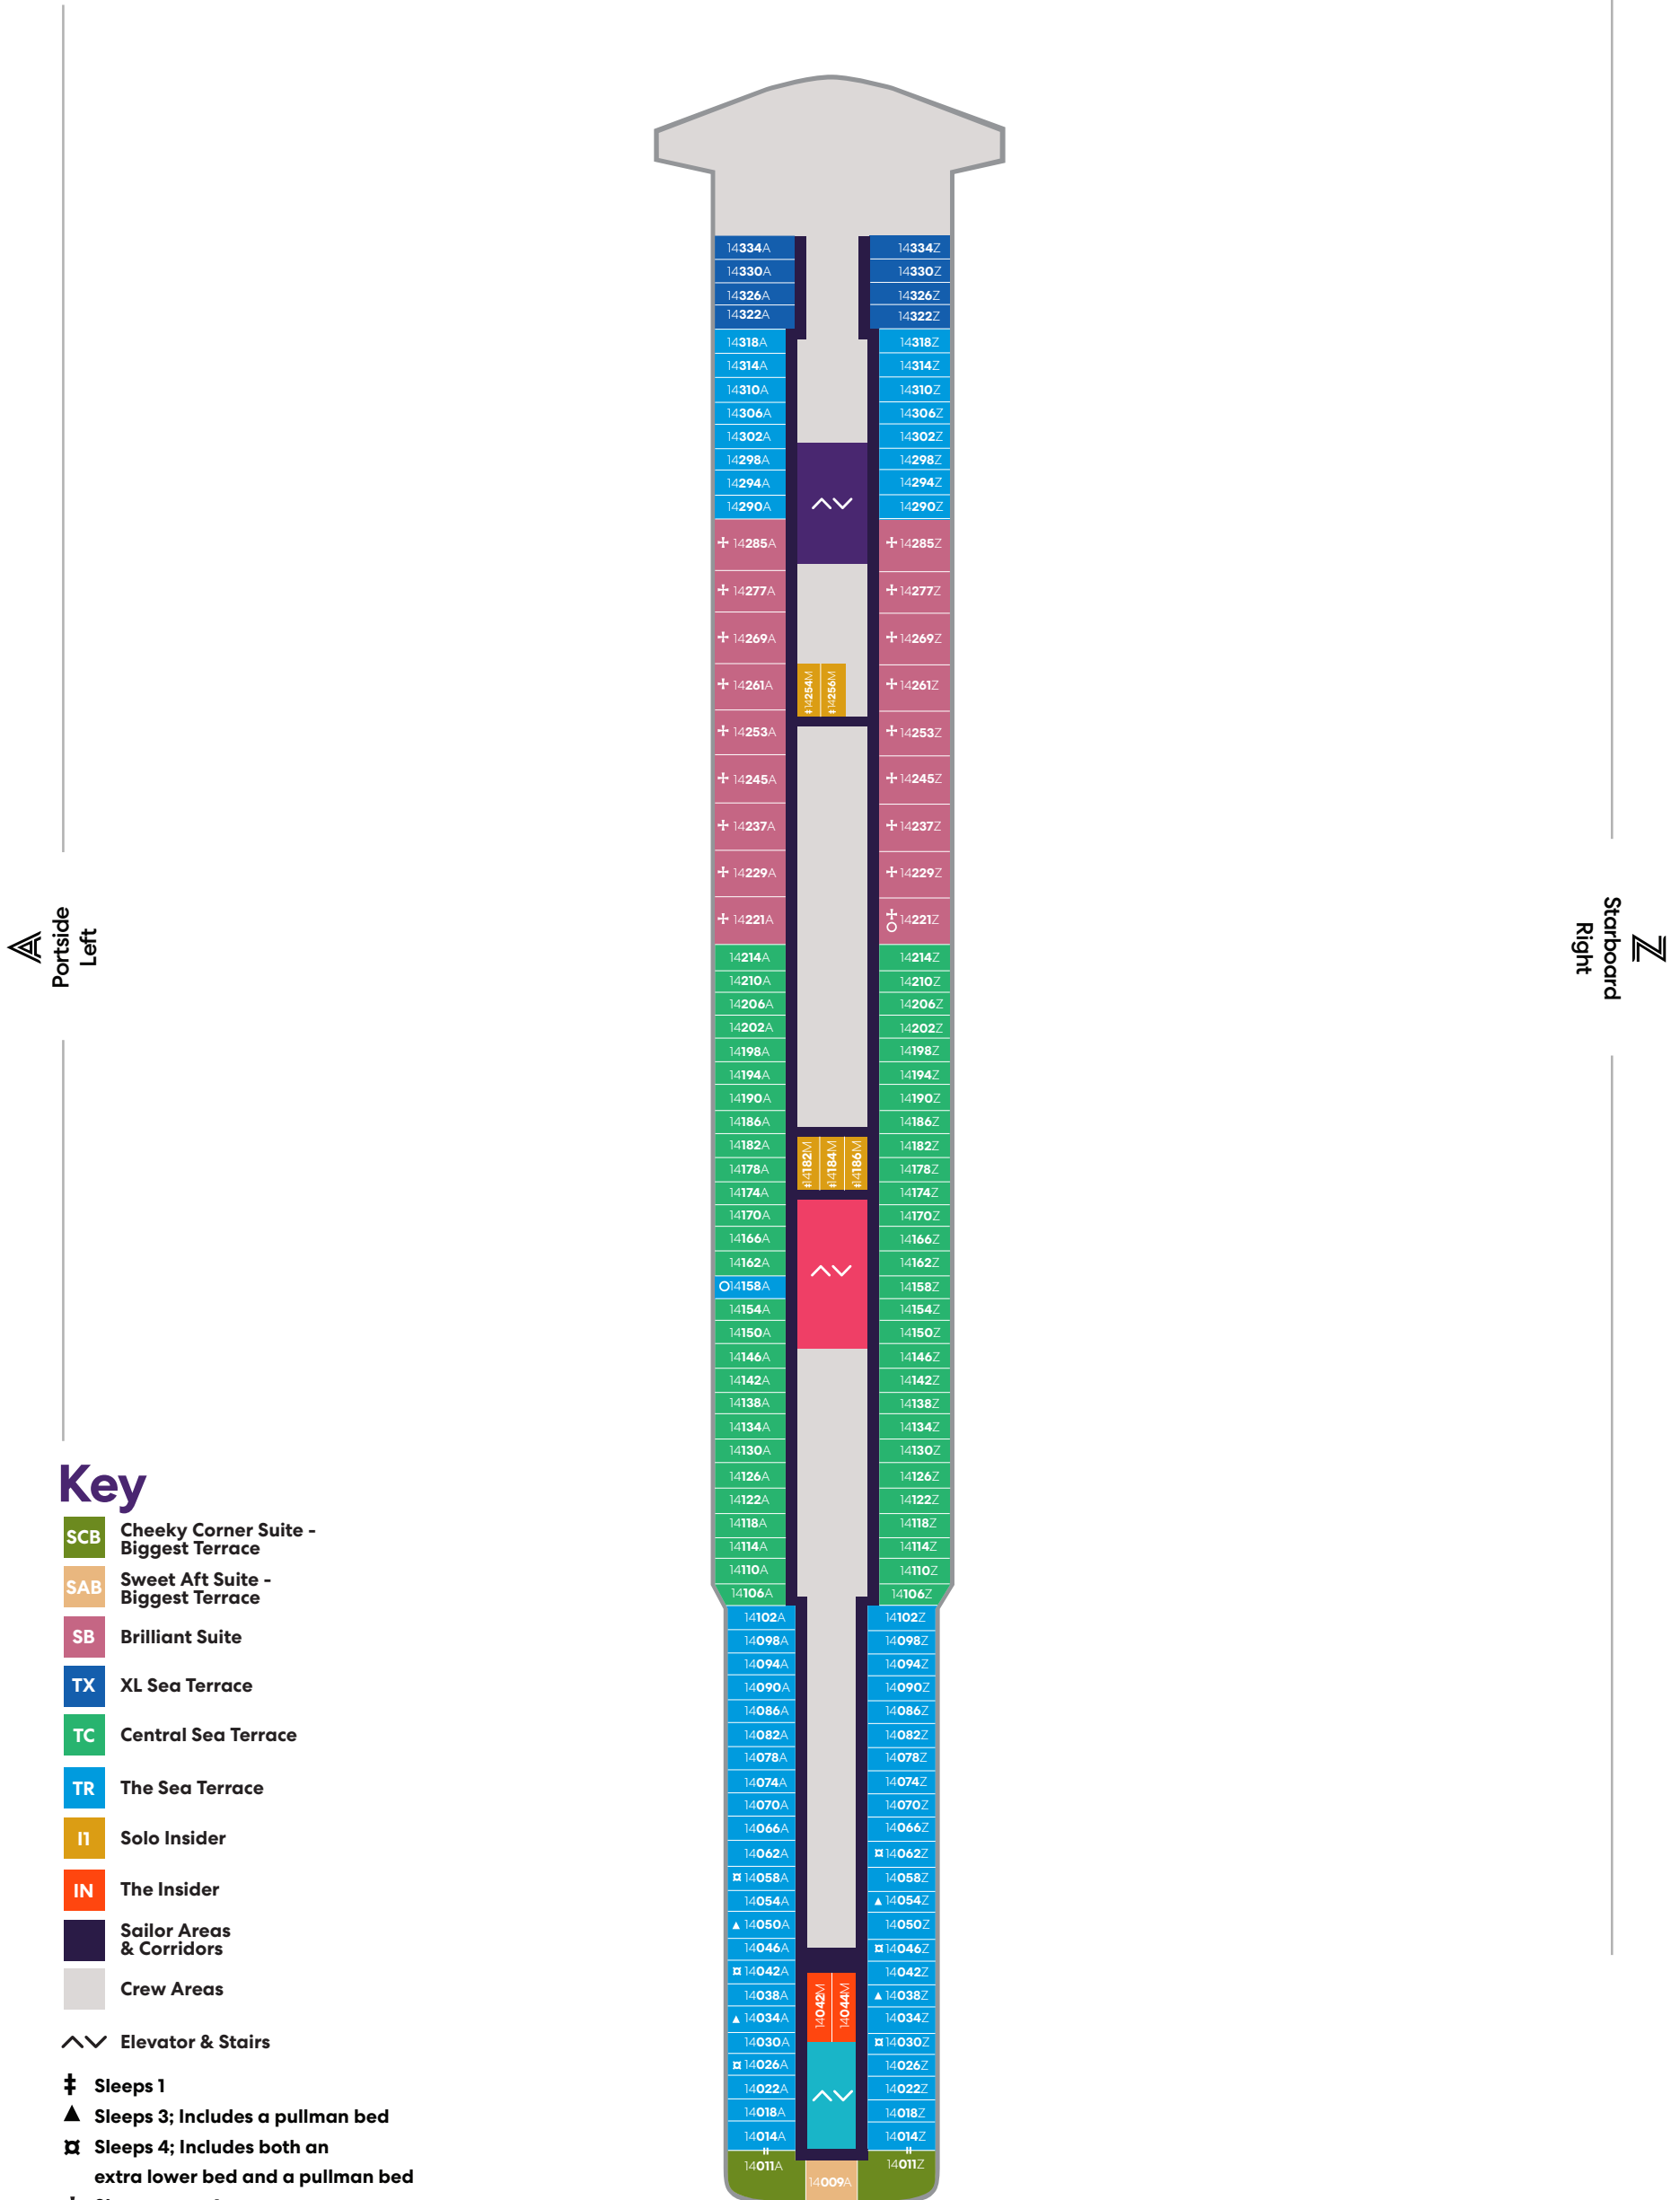

Deck

12

SCARLET LADY

A Portside
Left

Z Starboard
Right

Key

- SCB Cheeky Corner Suite - Biggest Terrace
- SAB Sweet Aft Suite - Biggest Terrace
- SS Seriously Suite
- TX XL Sea Terrace
- TC Central Sea Terrace
- TR The Sea Terrace
- VI Solo Sea View
- VW The Sea View
- II Solo Insider
- IN The Insider
- Sailor Areas & Corridors
- Crew Areas
- ↕ Elevator & Stairs
- ‡ Sleeps 1
- ▲ Sleeps 3; Includes a pullman bed
- △ Sleeps 3; Includes an extra lower bed
- Accessible cabin
- Ambulatory cabin
- || Connecting cabins

Deck

13

SCARLET LADY

A
Portside
Left

Z
Starboard
Right

Key

- SCB Cheeky Corner Suite - Biggest Terrace
- SAB Sweet Aft Suite - Biggest Terrace
- TX XL Sea Terrace
- TC Central Sea Terrace
- TR The Sea Terrace
- II Solo Insider
- IN The Insider
- Sailor Areas & Corridors
- Crew Areas
- ^ v Elevator & Stairs
- ‡ Sleeps 1
- ▲ Sleeps 3; Includes a pullman bed
- Accessible cabin
- Ambulatory cabin
- || Connecting cabins

Deck

14

SCARLET LADY

Key

- SCB Cheeky Corner Suite - Biggest Terrace
- SAB Sweet Aft Suite - Biggest Terrace
- SB Brilliant Suite
- TX XL Sea Terrace
- TC Central Sea Terrace
- TR The Sea Terrace
- II Solo Insider
- IN The Insider
- Sailor Areas & Corridors
- Crew Areas
- ^ v Elevator & Stairs
- + Sleeps 1
- ▲ Sleeps 3; Includes a pullman bed
- ▣ Sleeps 4; Includes both an extra lower bed and a pullman bed
- + Sleeps up to 4
- || Connecting cabins
- Ambulatory cabin

Deck

16

SCARLET LADY

Deck

17

SCARLET LADY

VOYAGES

A
Portside
Left