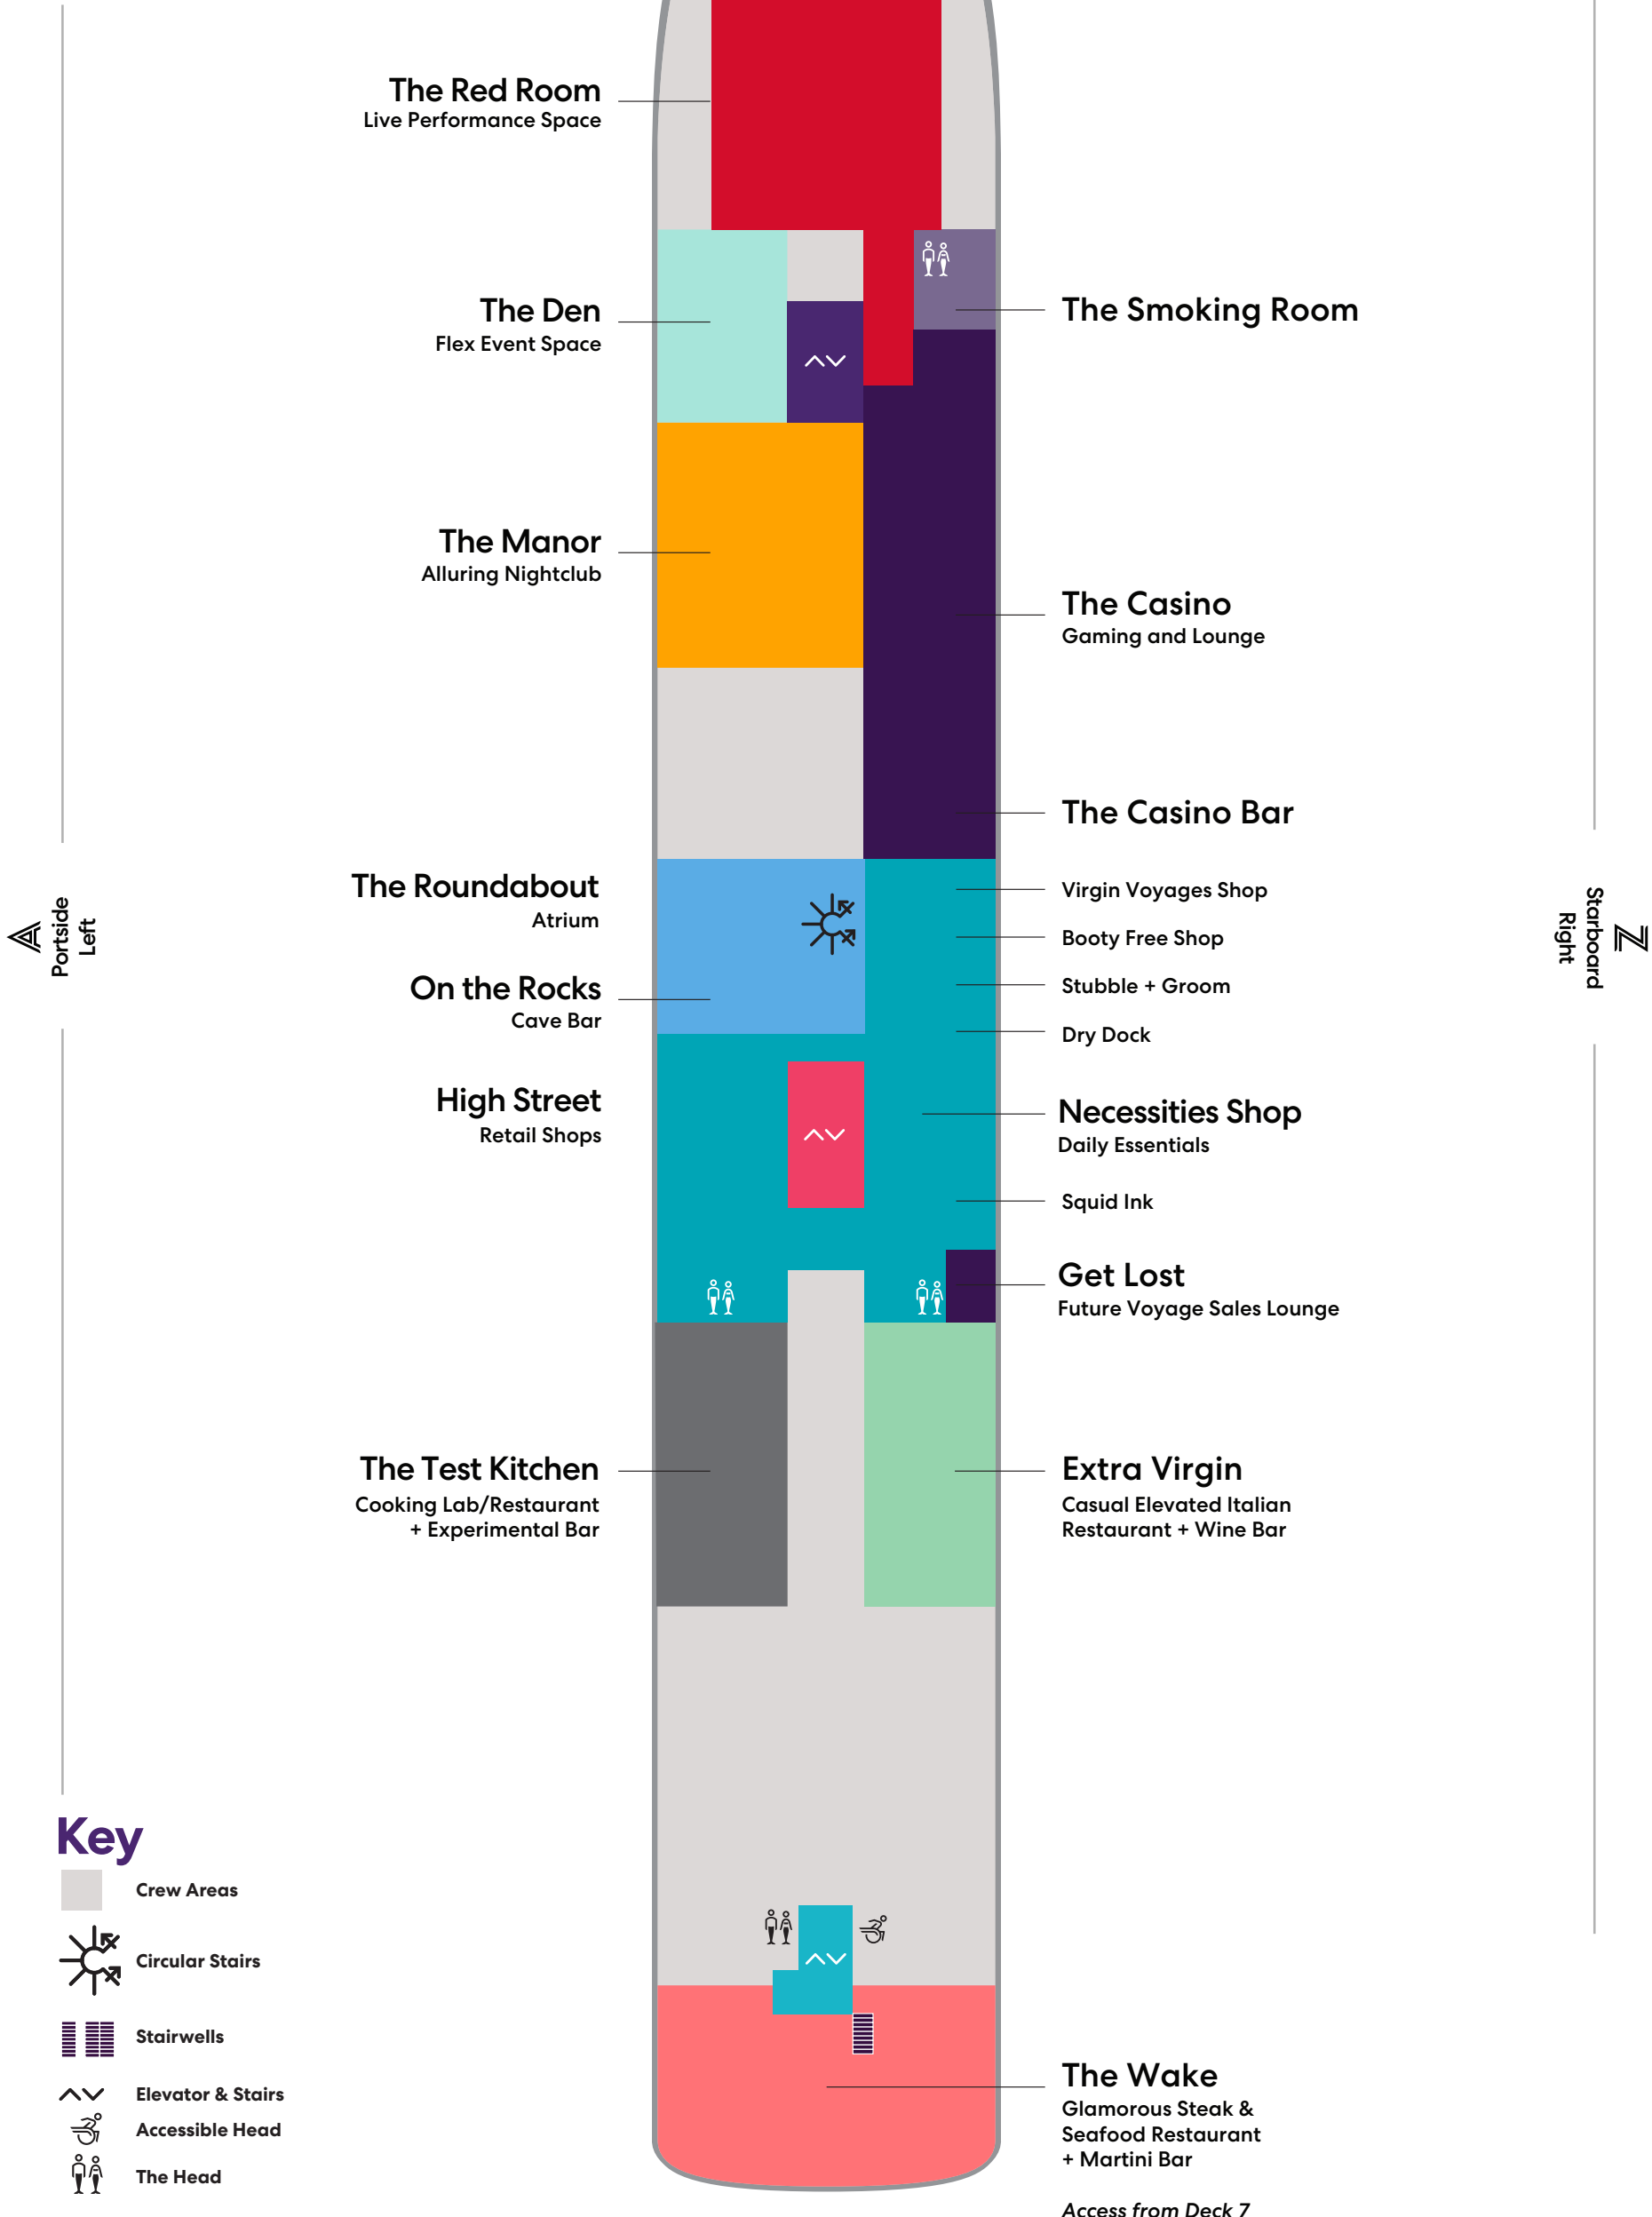

Razzle Dazzle Vegetarian-forward Restaurant with Meaty Cheats + Red Bar

Pink Agave Upscale Mexican Restaurant + Mezcal Bar

Key

- VW The Sea View
- I1 Solo Insider
- IN The Insider
- I4 Social Insider
- Sailor Areas & Corridors
- Crew Areas
- Elevator & Stairs
- Accessible Head
- ‡ Sleeps 1
- ▲ Sleeps 3; Includes a pullman bed
- + Sleeps 4; Includes both 2 lower beds and 2 pullmans
- Accessible cabin
- Ambulatory cabin

Deck

SCARLET LADY

Key

- Crew Areas
- Circular Stairs
- Stairwells
- Elevator & Stairs
- Accessible Head
- The Head

Access from Deck 7

Deck

7

SCARLET LADY

Deck

SCARLET LADY

Key

- SCP Cheeky Corner Suite – Pretty Big Terrace
- SAP Sweet Aft Suite – Pretty Big Terrace
- TX XL Sea Terrace
- TC Central Sea Terrace
- TR The Sea Terrace
- TS Sea Terrace – (Slightly) Smaller Balcony
- II Solo Insider
- Sailor Areas & Corridors
- Crew Areas
- ^v Elevator & Stairs
- ‡ Sleeps 1
- ▲ Sleeps 3; Includes a pullman bed
- △ Sleeps 3; Includes an extra lower bed
- ☒ Sleeps 4; Includes both an extra lower bed and a pullman bed
- Accessible cabin
- Ambulatory cabin
- || Connecting cabins

Deck

9

SCARLET LADY

Portside
Left

Starboard
Right

Key

- SCP Cheeky Corner Suite – Pretty Big Terrace
- SAP Sweet Aft Suite – Pretty Big Terrace
- TX XL Sea Terrace
- TC Central Sea Terrace
- TR The Sea Terrace
- VI Solo Sea View
- VW The Sea View
- IN The Insider
- Sailor Areas & Corridors
- Crew Areas
- ^v Elevator & Stairs
- ‡ Sleeps 1
- ▲ Sleeps 3; Includes a pullman bed
- △ Sleeps 3; Includes an extra lower bed
- Accessible cabin
- Ambulatory cabin
- || Connecting cabins