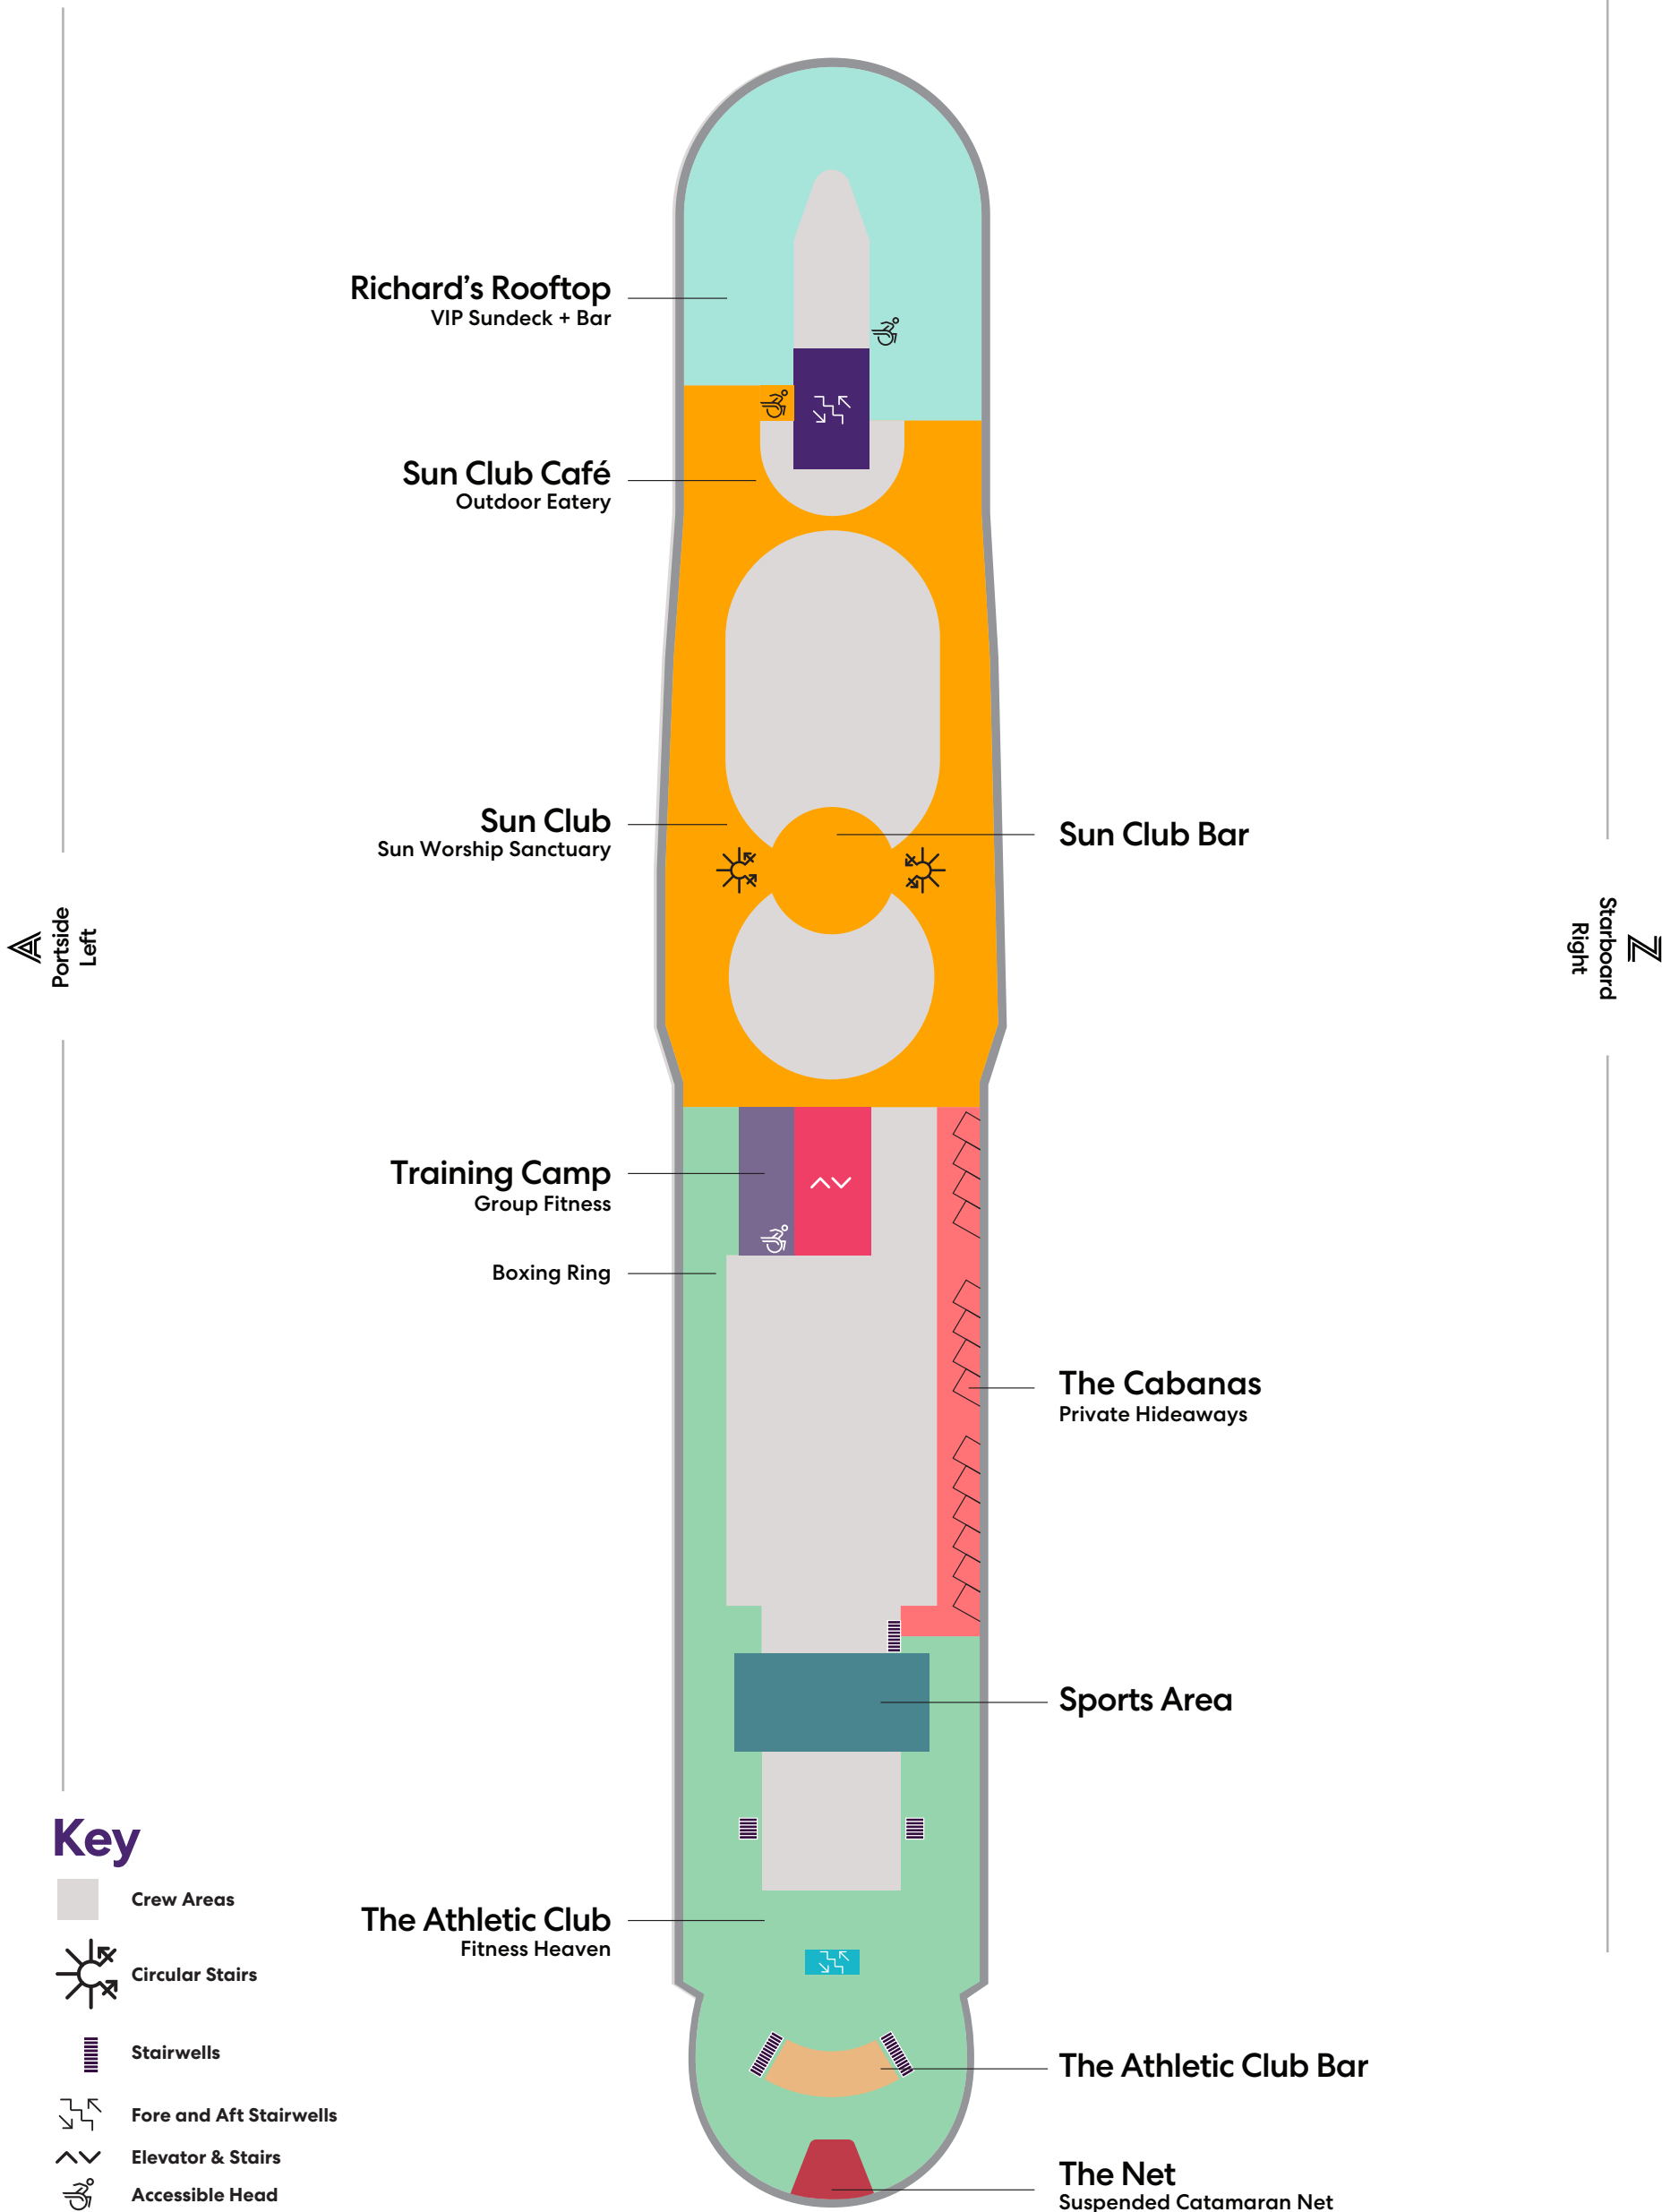

Deck

14

SCARLET LADY

Key

- SCB Cheeky Corner Suite - Biggest Terrace
- SAB Sweet Aft Suite - Biggest Terrace
- SB Brilliant Suite
- TX XL Sea Terrace
- TC Central Sea Terrace
- TR The Sea Terrace
- II Solo Insider
- IN The Insider
- Sailor Areas & Corridors
- Crew Areas
- ^ v Elevator & Stairs
- + Sleeps 1
- ▲ Sleeps 3; Includes a pullman bed
- ▣ Sleeps 4; Includes both an extra lower bed and a pullman bed
- + Sleeps up to 4
- || Connecting cabins
- Ambulatory cabin

Deck

15

SCARLET LADY

Key

- SM Massive Suite
- SF Fab Suite
- SP Posh Suite
- SG Gorgeouse Suite
- S Sailor Areas & Corridors
- C Crew Areas
- Circular Stairs
- Stairwells
- Elevator & Stairs
- Accessible Head
- The Head
- + Sleeps up to 4
- Accessible cabin
- Ambulatory cabin

Deck

16

SCARLET LADY

Deck

17

SCARLET LADY

VOYAGES

A
Portside
Left

Z
Starboard
Right

Key

 Crew Areas

 Stairwells

The Perch
Outdoor Yoga

The Runway
Jogging Track