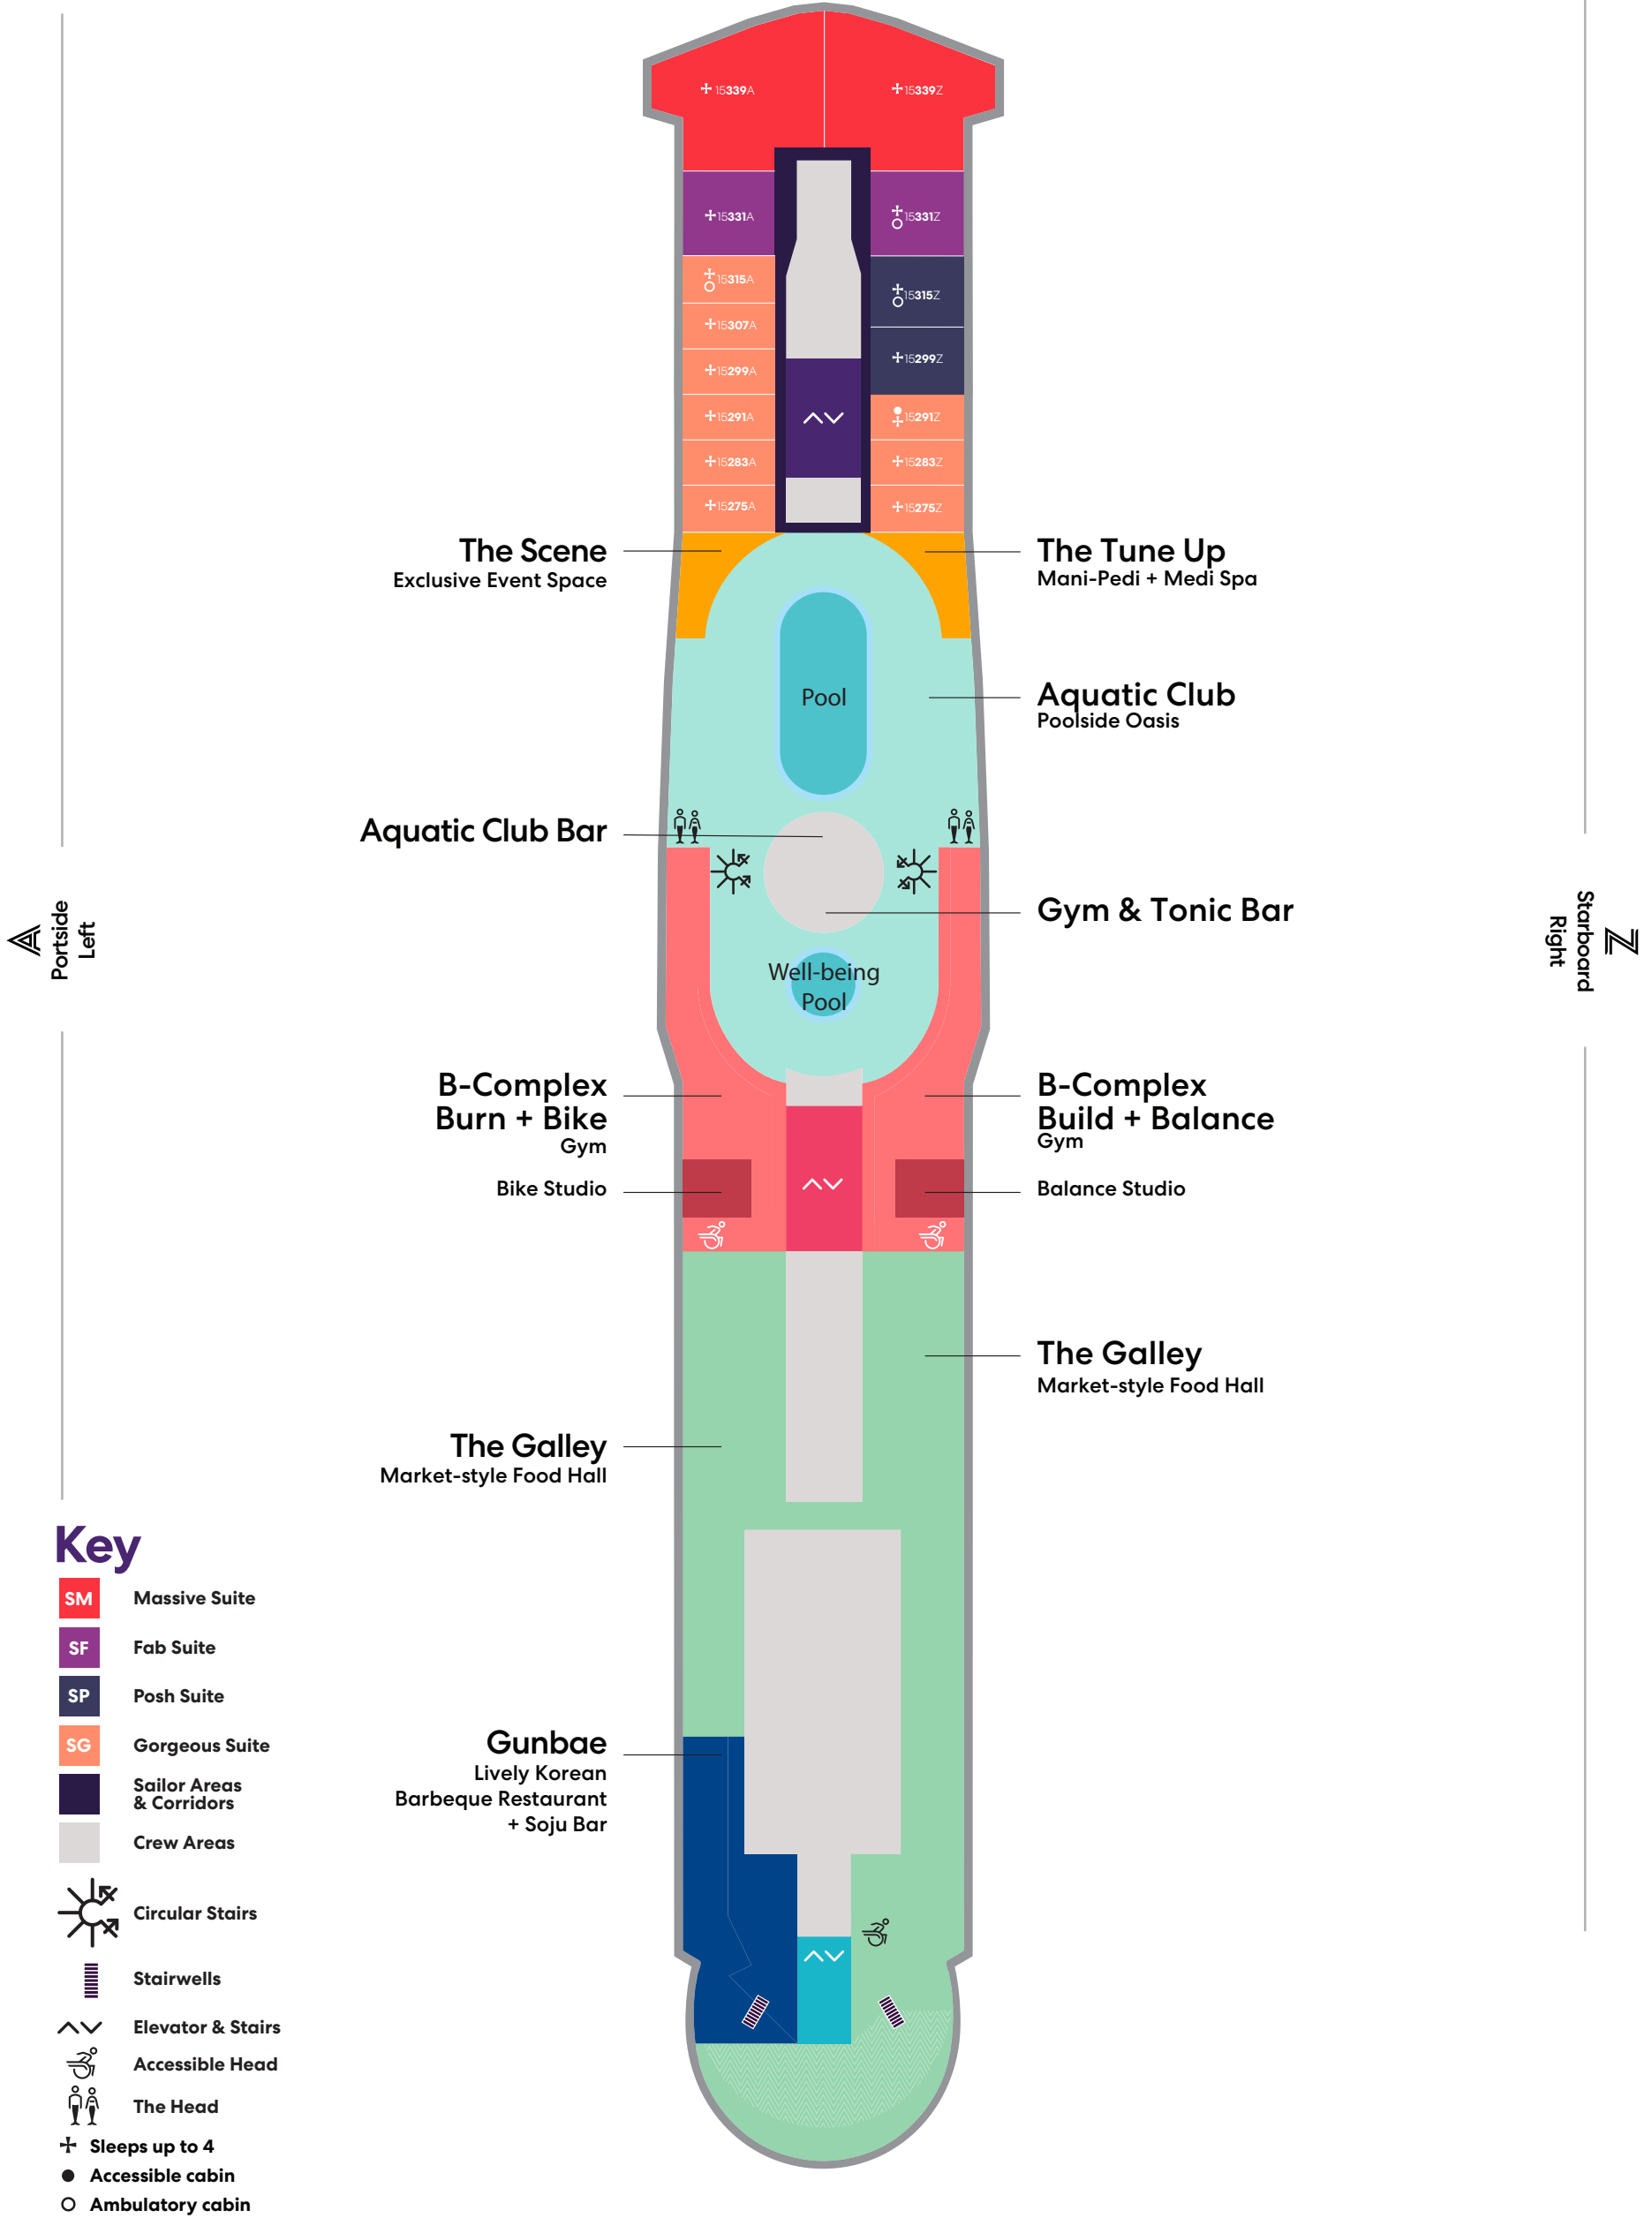

Deck

13

SCARLET LADY

A
Portside
Left

Z
Starboard
Right

Key

- SCB Cheeky Corner Suite - Biggest Terrace
- SAB Sweet Aft Suite - Biggest Terrace
- TX XL Sea Terrace
- TC Central Sea Terrace
- TR The Sea Terrace
- II Solo Insider
- IN The Insider
- Sailor Areas & Corridors
- Crew Areas
- ^ v Elevator & Stairs
- ‡ Sleeps 1
- ▲ Sleeps 3; Includes a pullman bed
- Accessible cabin
- Ambulatory cabin
- || Connecting cabins

Deck

14

SCARLET LADY

Key

- SCB Cheeky Corner Suite - Biggest Terrace
- SAB Sweet Aft Suite - Biggest Terrace
- SB Brilliant Suite
- TX XL Sea Terrace
- TC Central Sea Terrace
- TR The Sea Terrace
- II Solo Insider
- IN The Insider
- Sailor Areas & Corridors
- Crew Areas
- ^ v Elevator & Stairs
- + Sleeps 1
- ▲ Sleeps 3; Includes a pullman bed
- ▣ Sleeps 4; Includes both an extra lower bed and a pullman bed
- + Sleeps up to 4
- || Connecting cabins
- Ambulatory cabin

Deck

15

SCARLET LADY

Key

- SM Massive Suite
- SF Fab Suite
- SP Posh Suite
- SG Gorgeouse Suite
- S Sailor Areas & Corridors
- C Crew Areas
- Circular Stairs
- Stairwells
- Elevator & Stairs
- Accessible Head
- The Head
- + Sleeps up to 4
- Accessible cabin
- Ambulatory cabin

Deck

16

SCARLET LADY

Deck

17

SCARLET LADY

VOYAGES

A
Portside
Left