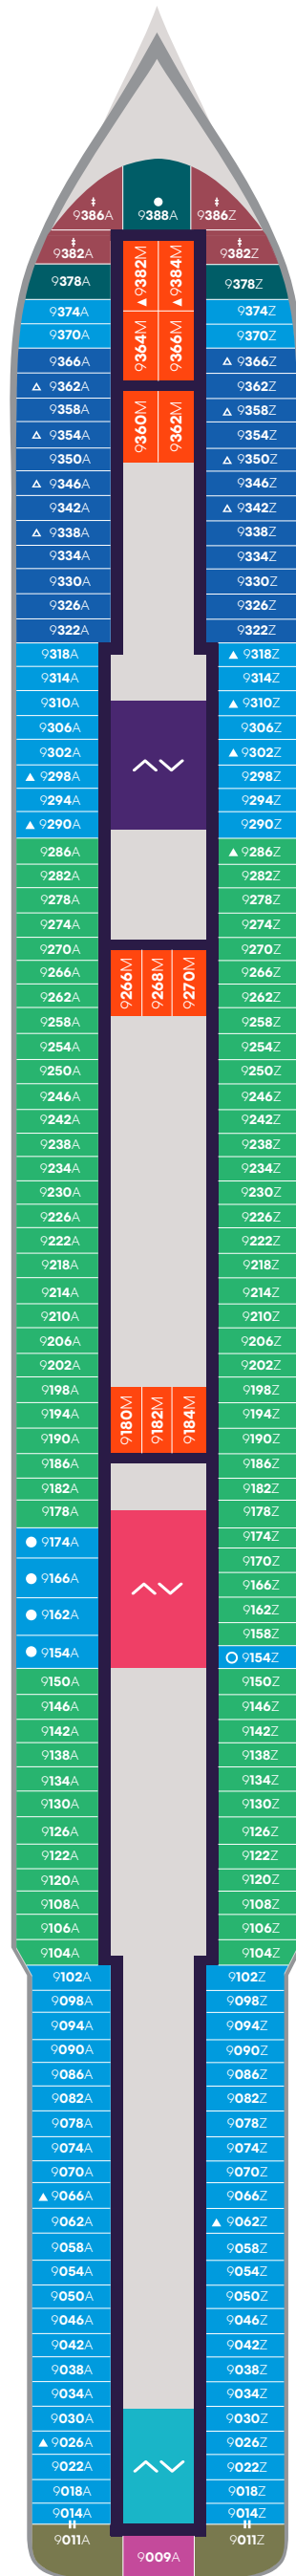

Deck

4

SCARLET LADY

A Portside Left

Z Starboard Right

Key

Sailor Areas & Corridors

Crew Areas

Deck

SCARLET LADY

Key

- Crew Areas
- Circular Stairs
- Stairwells
- Elevator & Stairs
- Accessible Head
- The Head

Access from Deck 7

Deck

7

SCARLET LADY

Deck

9

SCARLET LADY

Portside
Left

Starboard
Right

Key

- SCP Cheeky Corner Suite – Pretty Big Terrace
- SAP Sweet Aft Suite – Pretty Big Terrace
- TX XL Sea Terrace
- TC Central Sea Terrace
- TR The Sea Terrace
- VI Solo Sea View
- VW The Sea View
- IN The Insider
- Sailor Areas & Corridors
- Crew Areas
- ^v Elevator & Stairs
- ‡ Sleeps 1
- ▲ Sleeps 3; Includes a pullman bed
- △ Sleeps 3; Includes an extra lower bed
- Accessible cabin
- Ambulatory cabin
- || Connecting cabins

Deck

10

SCARLET LADY

▲ Portside
Left

▲ Starboard
Right

Key

- SCE Cheeky Corner Suite - Even Bigger Terrace
- SAE Sweet Aft Suite - Even Bigger Terrace
- TX XL Sea Terrace
- TC Central Sea Terrace
- TR The Sea Terrace
- VW The Sea View
- IN The Insider
- Sailor Areas & Corridors
- Crew Areas
- ↕ Elevator & Stairs
- ▲ Sleeps 3; Includes a pullman bed
- △ Sleeps 3; Includes an extra lower bed
- Accessible cabin
- Ambulatory cabin
- || Connecting cabins