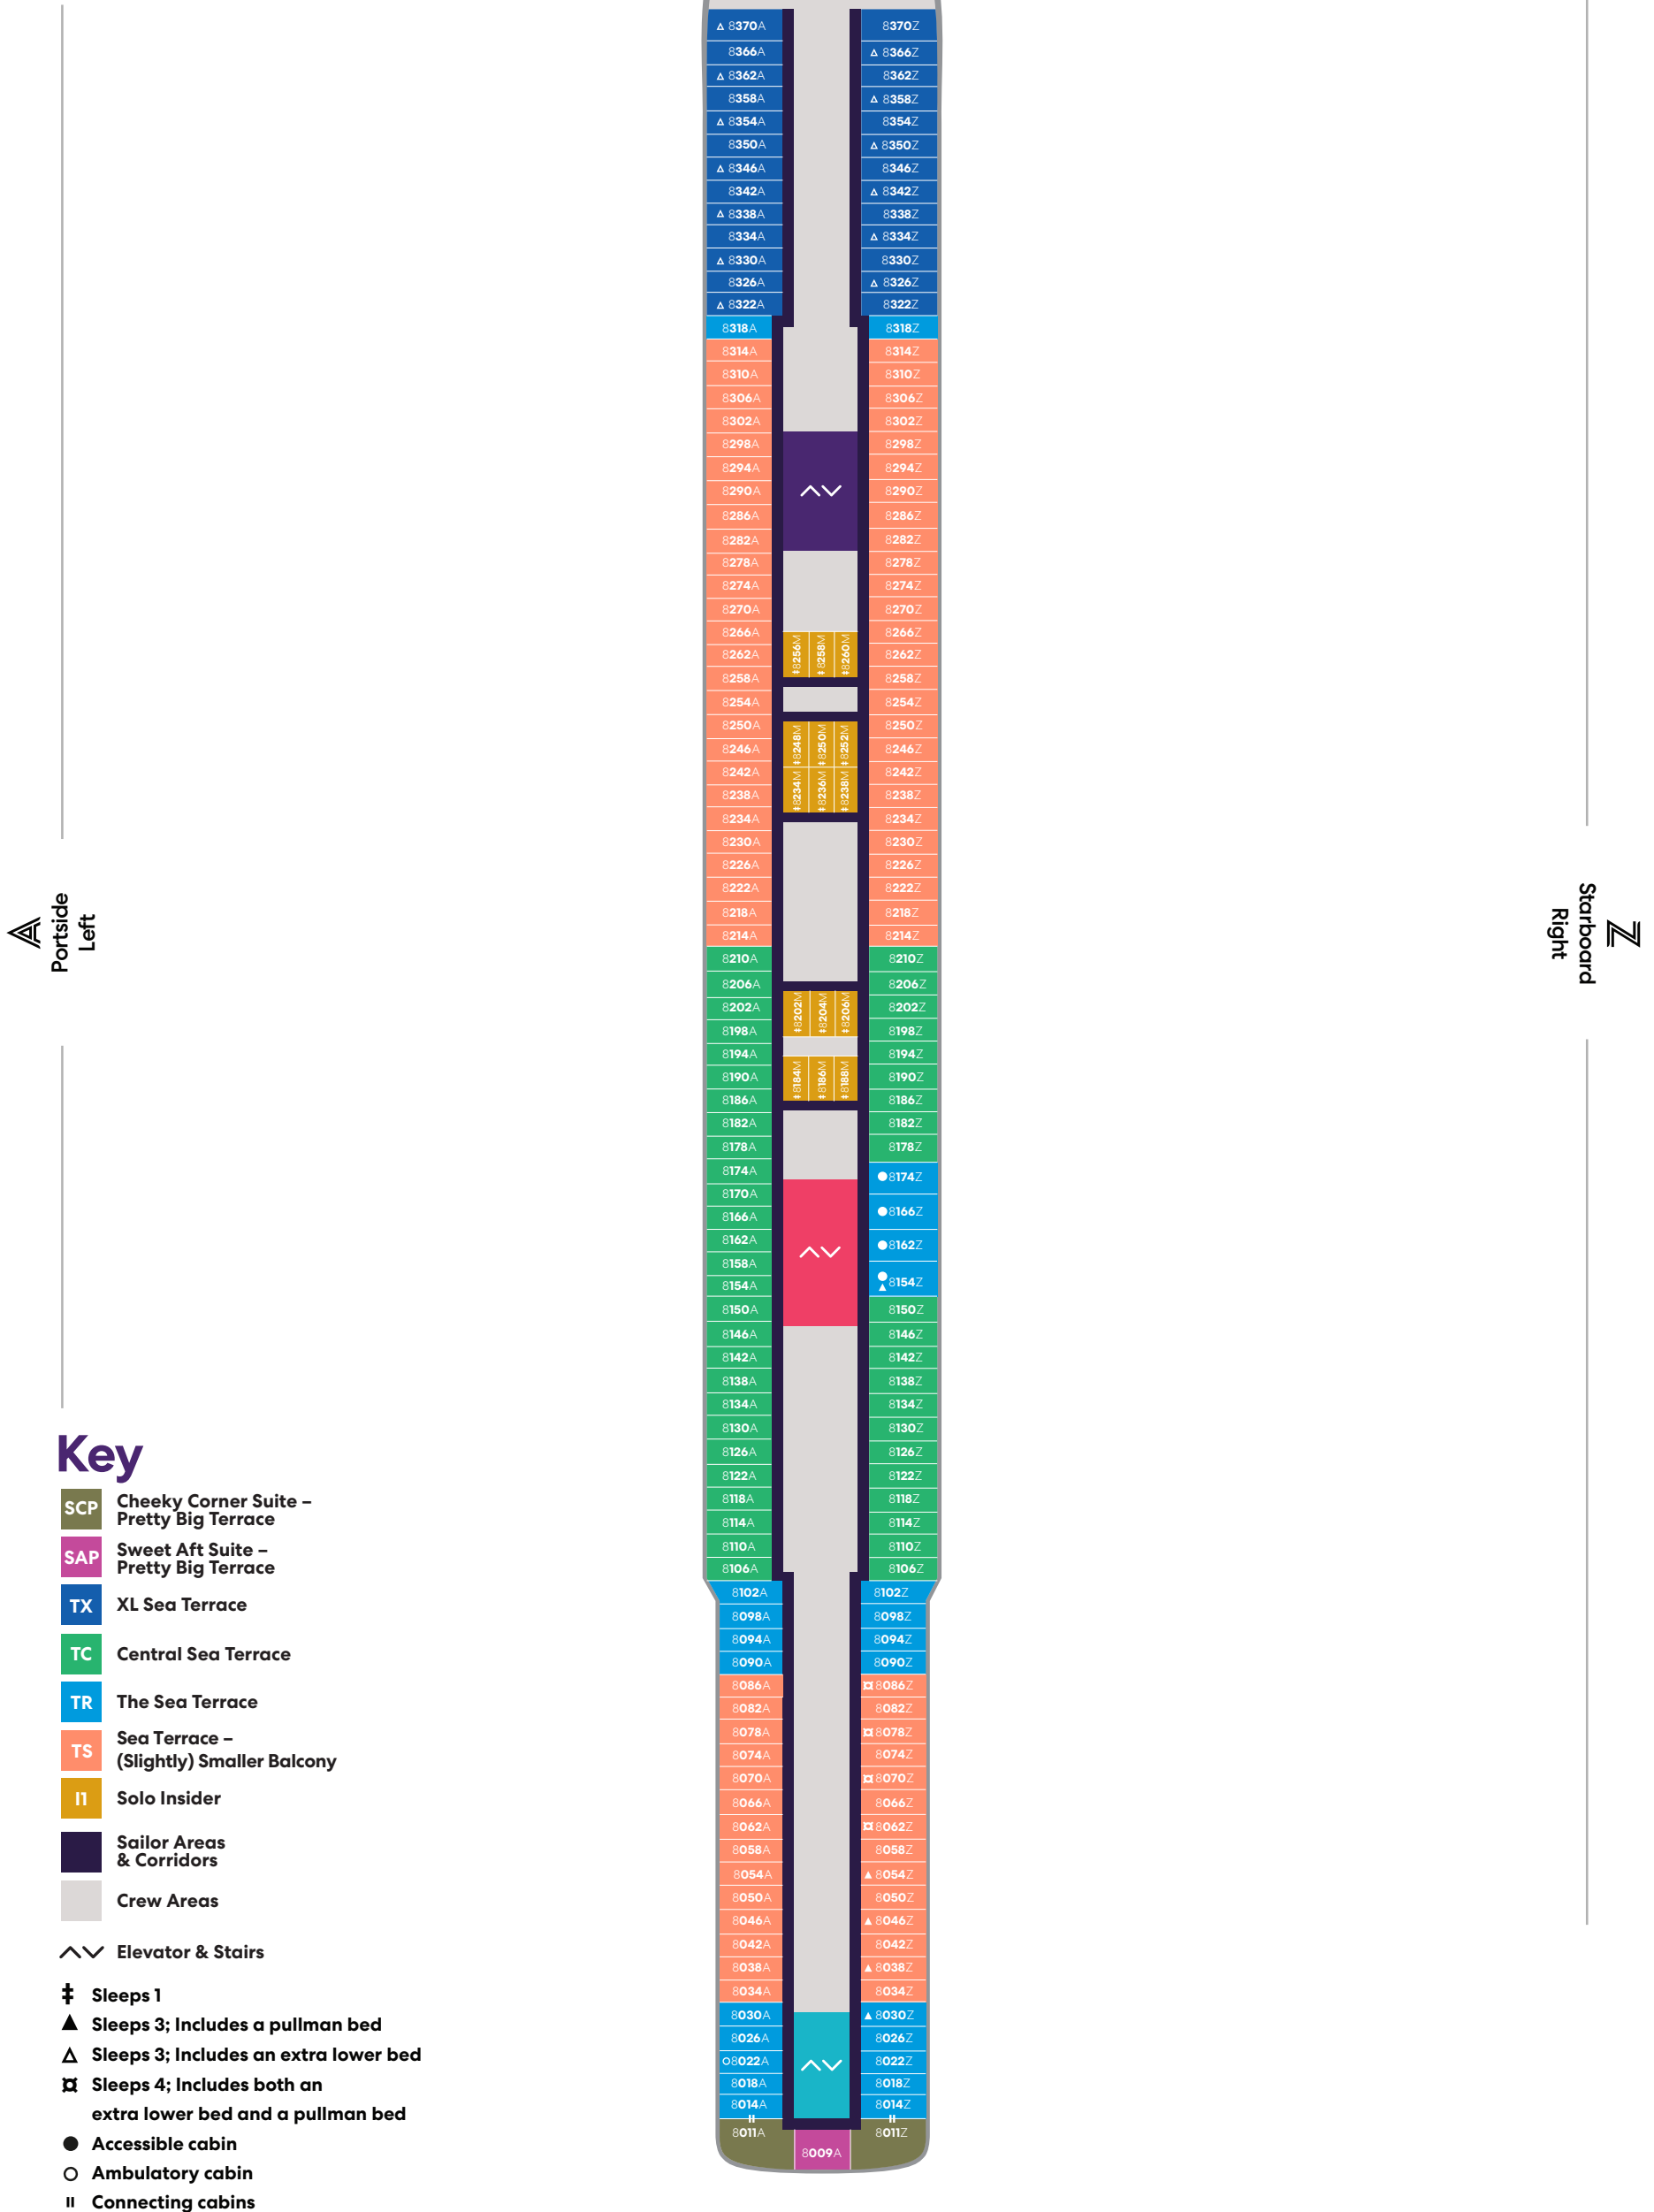

Razzle Dazzle Vegetarian-forward Restaurant with Meaty Cheats + Red Bar

Pink Agave Upscale Mexican Restaurant + Mezcal Bar

Key

- VW The Sea View
- I1 Solo Insider
- IN The Insider
- I4 Social Insider
- Sailor Areas & Corridors
- Crew Areas
- Elevator & Stairs
- Accessible Head
- ‡ Sleeps 1
- ▲ Sleeps 3; Includes a pullman bed
- + Sleeps 4; Includes both 2 lower beds and 2 pullmans
- Accessible cabin
- Ambulatory cabin

Deck

SCARLET LADY

Key

- Crew Areas
- Circular Stairs
- Stairwells
- Elevator & Stairs
- Accessible Head
- The Head

Access from Deck 7

Deck

7

SCARLET LADY

Deck

SCARLET LADY

Key

- SCP Cheeky Corner Suite – Pretty Big Terrace
- SAP Sweet Aft Suite – Pretty Big Terrace
- TX XL Sea Terrace
- TC Central Sea Terrace
- TR The Sea Terrace
- TS Sea Terrace – (Slightly) Smaller Balcony
- II Solo Insider
- Sailor Areas & Corridors
- Crew Areas
- ^v Elevator & Stairs
- ‡ Sleeps 1
- ▲ Sleeps 3; Includes a pullman bed
- △ Sleeps 3; Includes an extra lower bed
- ☒ Sleeps 4; Includes both an extra lower bed and a pullman bed
- Accessible cabin
- Ambulatory cabin
- || Connecting cabins

Deck

9

SCARLET LADY

Portside
Left

Starboard
Right

Key

- SCP Cheeky Corner Suite – Pretty Big Terrace
- SAP Sweet Aft Suite – Pretty Big Terrace
- TX XL Sea Terrace
- TC Central Sea Terrace
- TR The Sea Terrace
- VI Solo Sea View
- VW The Sea View
- IN The Insider
- Sailor Areas & Corridors
- Crew Areas
- ^v Elevator & Stairs
- ‡ Sleeps 1
- ▲ Sleeps 3; Includes a pullman bed
- △ Sleeps 3; Includes an extra lower bed
- Accessible cabin
- Ambulatory cabin
- || Connecting cabins