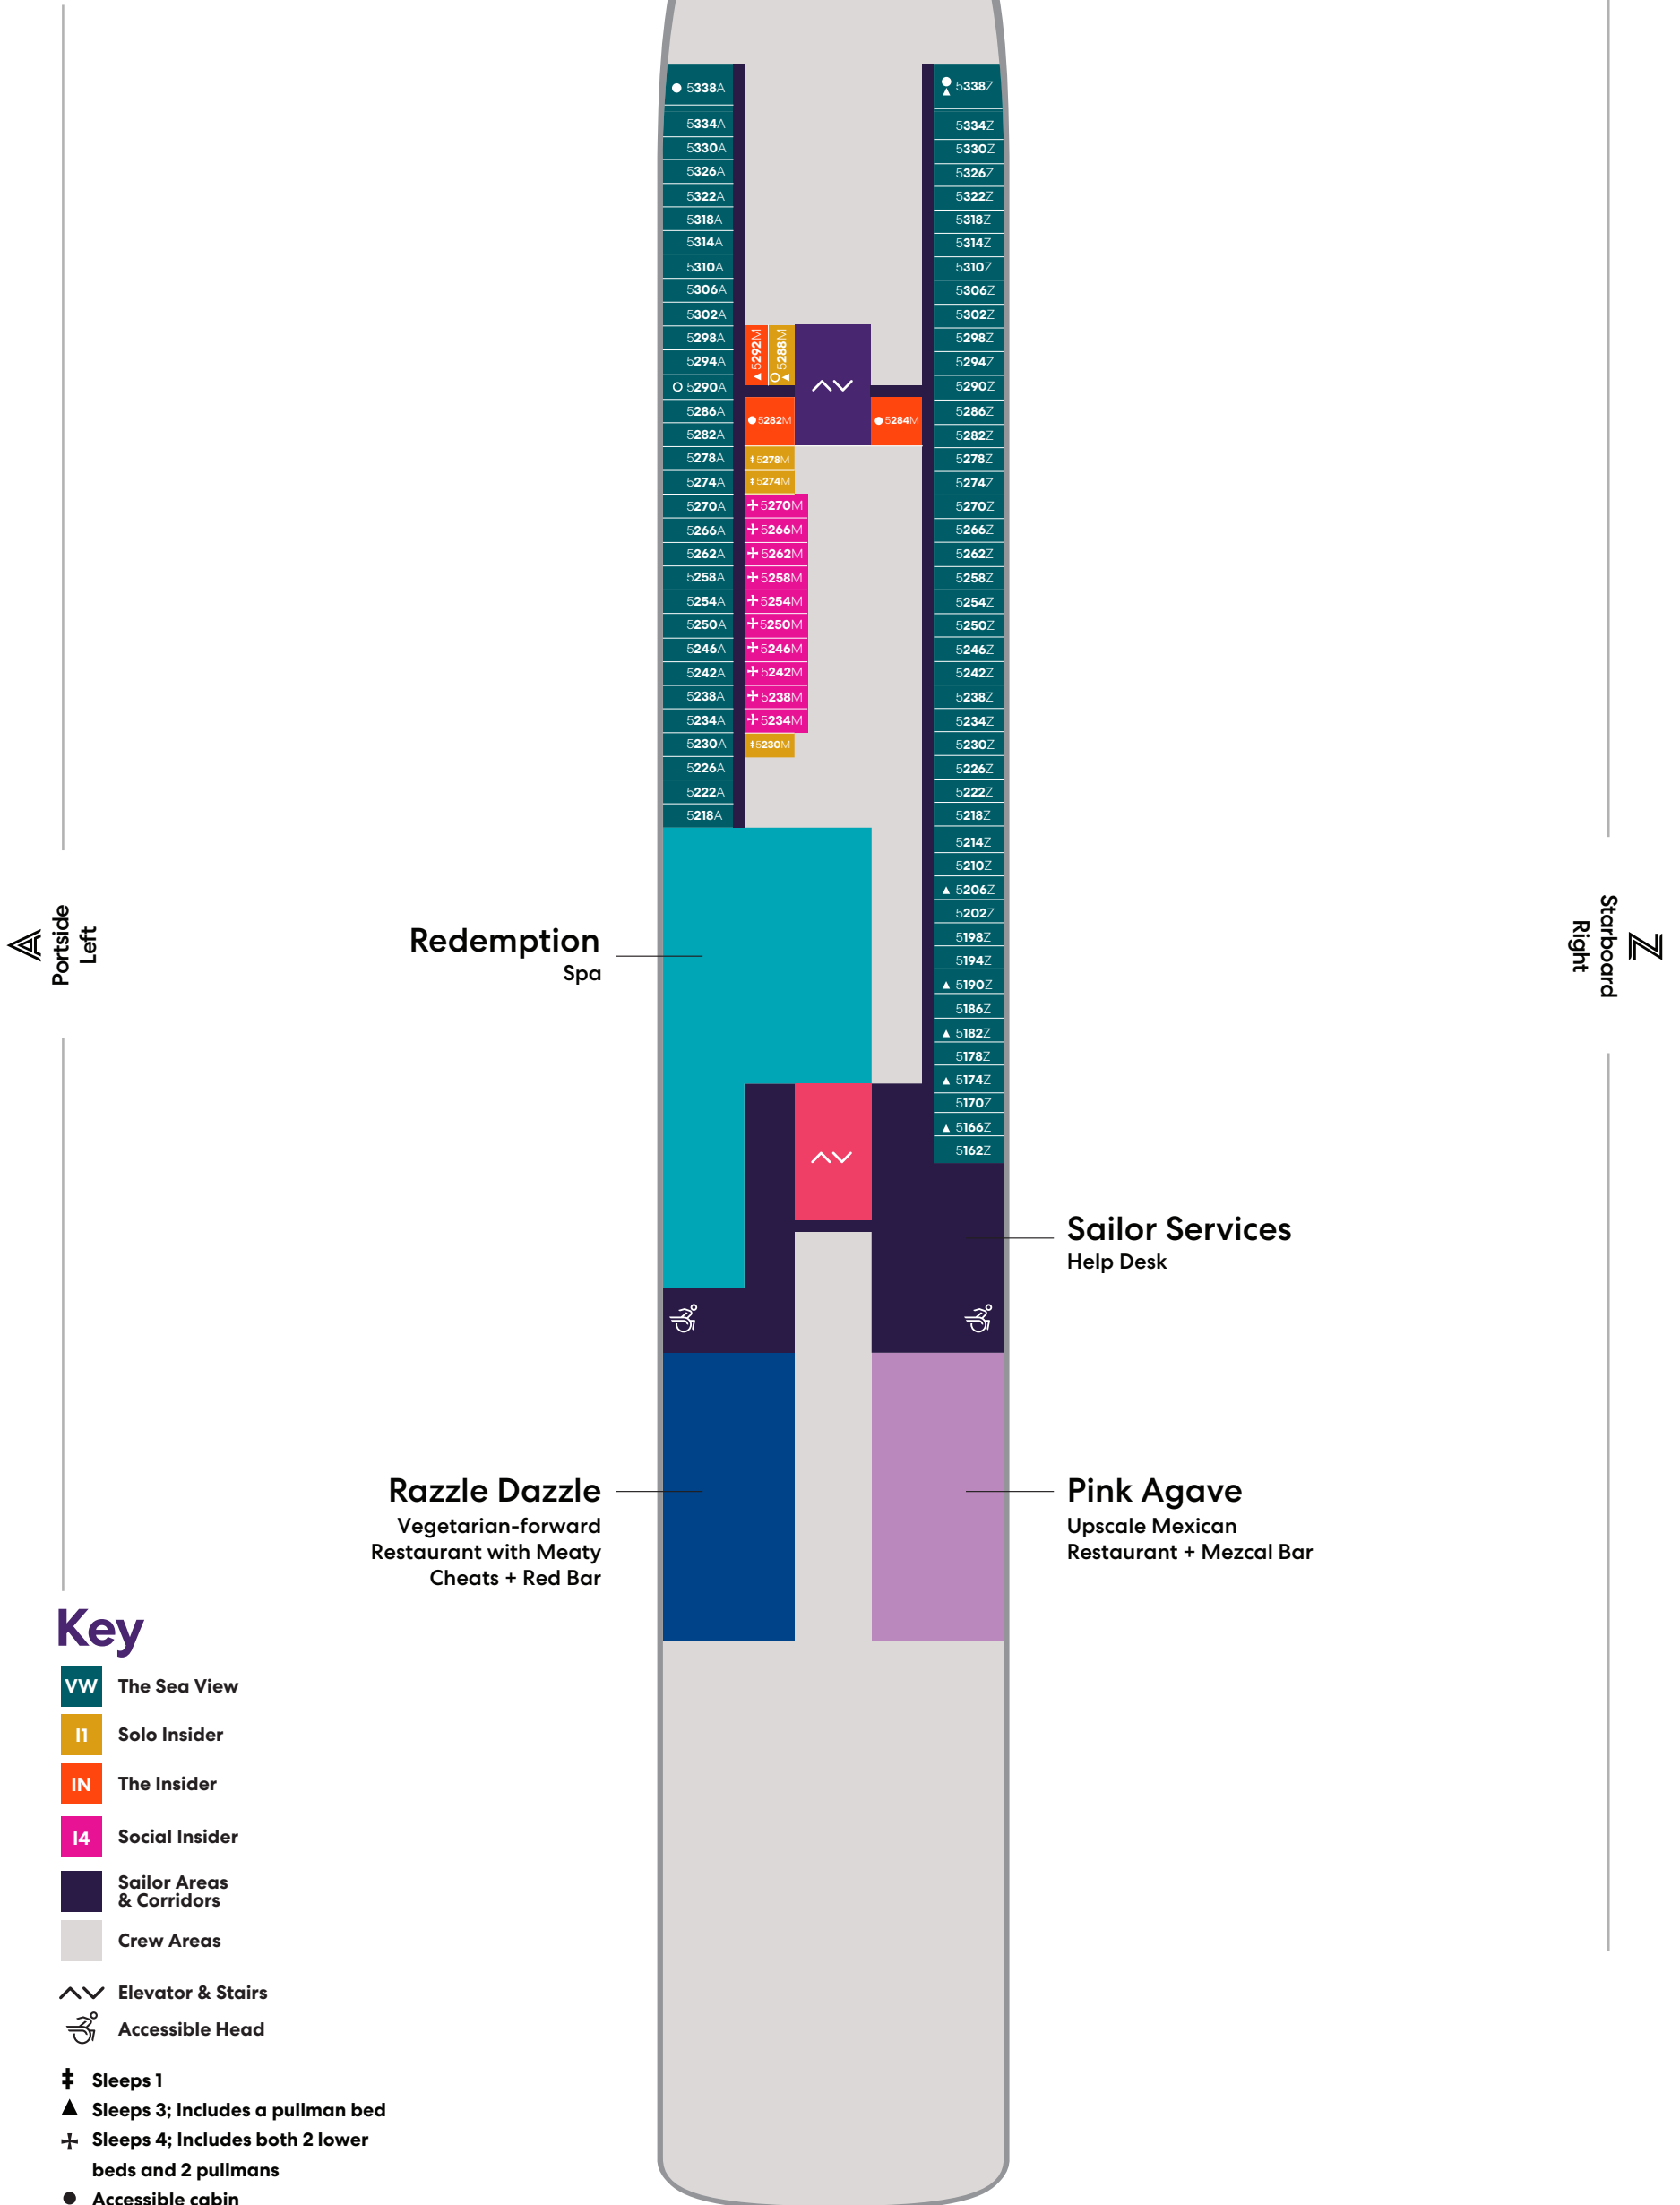

Deck

4

SCARLET LADY

A Portside Left

Z Starboard Right

Key

Sailor Areas & Corridors

Crew Areas

Elevator & Stairs

Deck

5

SCARLET LADY

▲ Portside Left

▲ Starboard Right

Redemption Spa

Sailor Services Help Desk

Razzle Dazzle Vegetarian-forward Restaurant with Meaty Cheats + Red Bar

Pink Agave Upscale Mexican Restaurant + Mezcal Bar

Key

- VW The Sea View
- I1 Solo Insider
- IN The Insider
- I4 Social Insider
- Sailor Areas & Corridors
- Crew Areas
- Elevator & Stairs
- Accessible Head
- ‡ Sleeps 1
- ▲ Sleeps 3; Includes a pullman bed
- + Sleeps 4; Includes both 2 lower beds and 2 pullmans
- Accessible cabin
- Ambulatory cabin

Deck

SCARLET LADY

Key

- Crew Areas
- Circular Stairs
- Stairwells
- Elevator & Stairs
- Accessible Head
- The Head

Access from Deck 7

Deck

7

SCARLET LADY