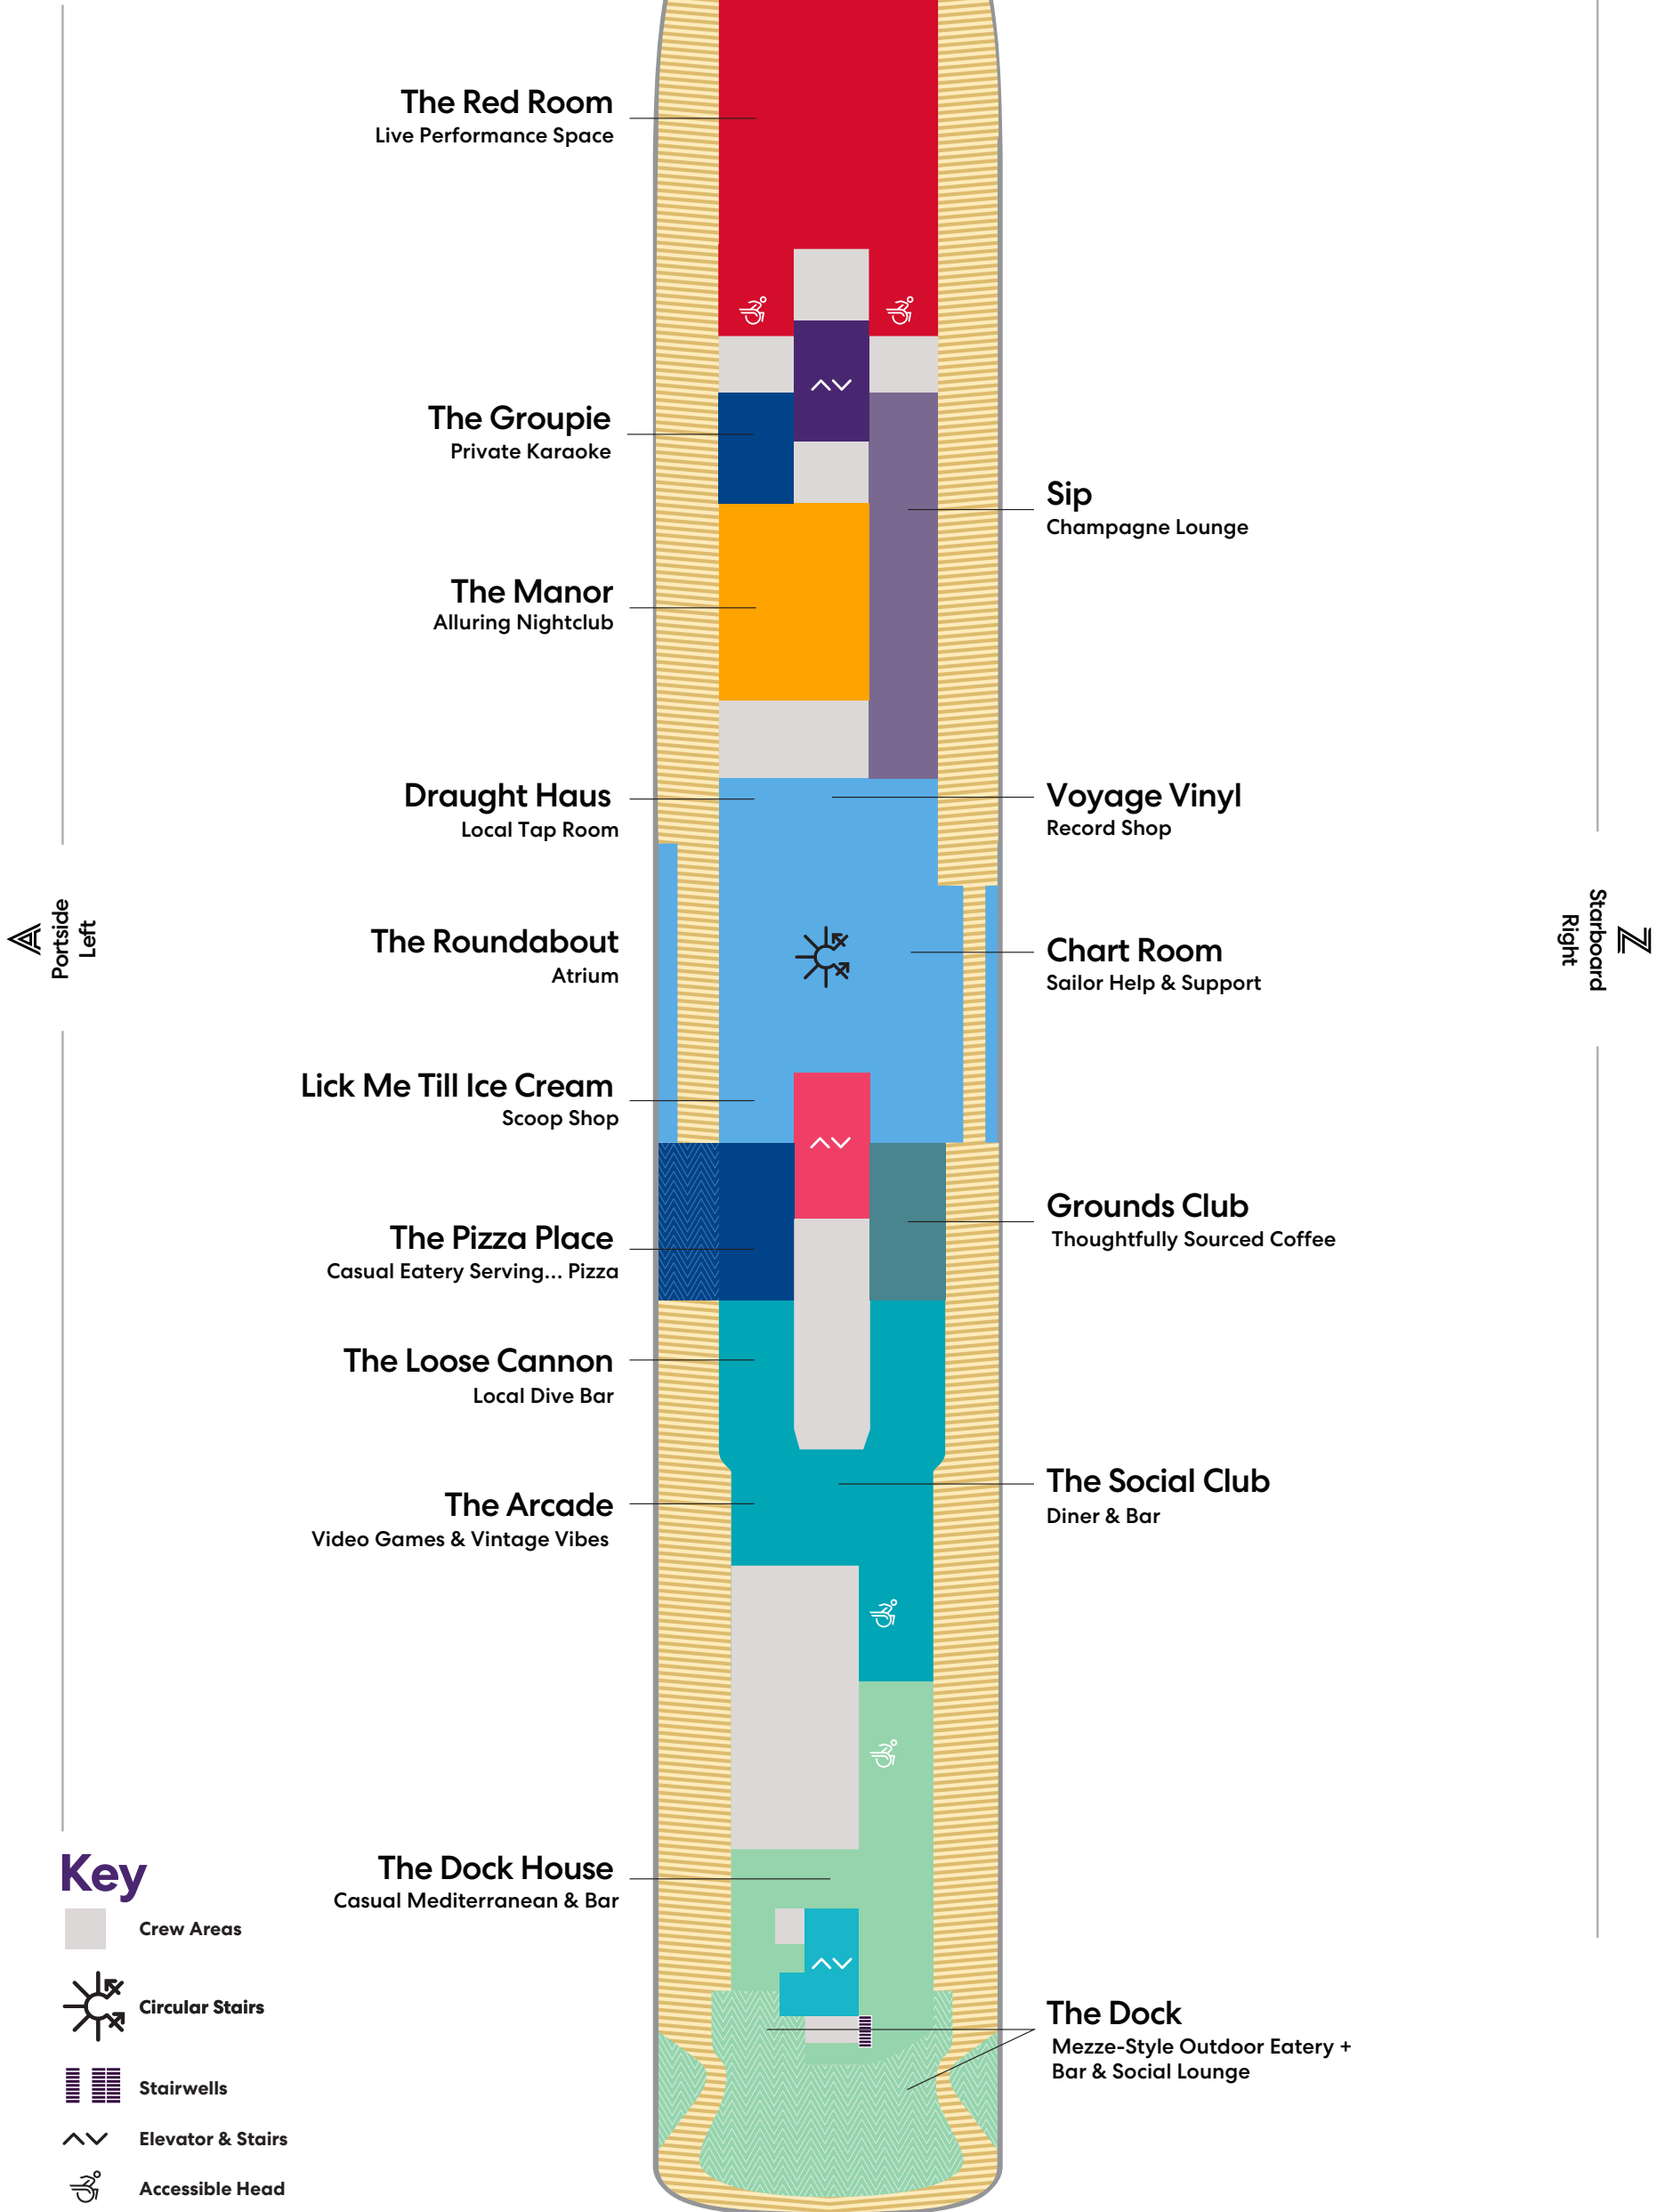

Razzle Dazzle Vegetarian-forward Restaurant with Meaty Cheats + Red Bar

Pink Agave Upscale Mexican Restaurant + Mezcal Bar

Key

- VW The Sea View
- I1 Solo Insider
- IN The Insider
- I4 Social Insider
- Sailor Areas & Corridors
- Crew Areas
- Elevator & Stairs
- Accessible Head
- ‡ Sleeps 1
- ▲ Sleeps 3; Includes a pullman bed
- + Sleeps 4; Includes both 2 lower beds and 2 pullmans
- Accessible cabin
- Ambulatory cabin

Deck

SCARLET LADY

Key

- Crew Areas
- Circular Stairs
- Stairwells
- Elevator & Stairs
- Accessible Head
- The Head

Access from Deck 7

Deck

7

SCARLET LADY

Deck

SCARLET LADY

Key

- SCP Cheeky Corner Suite – Pretty Big Terrace
- SAP Sweet Aft Suite – Pretty Big Terrace
- TX XL Sea Terrace
- TC Central Sea Terrace
- TR The Sea Terrace
- TS Sea Terrace – (Slightly) Smaller Balcony
- II Solo Insider
- Sailor Areas & Corridors
- Crew Areas
- ^v Elevator & Stairs
- ‡ Sleeps 1
- ▲ Sleeps 3; Includes a pullman bed
- △ Sleeps 3; Includes an extra lower bed
- ☒ Sleeps 4; Includes both an extra lower bed and a pullman bed
- Accessible cabin
- Ambulatory cabin
- || Connecting cabins

Deck

9

SCARLET LADY

Portside
Left

Starboard
Right

Key

- SCP Cheeky Corner Suite – Pretty Big Terrace
- SAP Sweet Aft Suite – Pretty Big Terrace
- TX XL Sea Terrace
- TC Central Sea Terrace
- TR The Sea Terrace
- VI Solo Sea View
- VW The Sea View
- IN The Insider
- Sailor Areas & Corridors
- Crew Areas
- ^v Elevator & Stairs
- ‡ Sleeps 1
- ▲ Sleeps 3; Includes a pullman bed
- △ Sleeps 3; Includes an extra lower bed
- Accessible cabin
- Ambulatory cabin
- || Connecting cabins