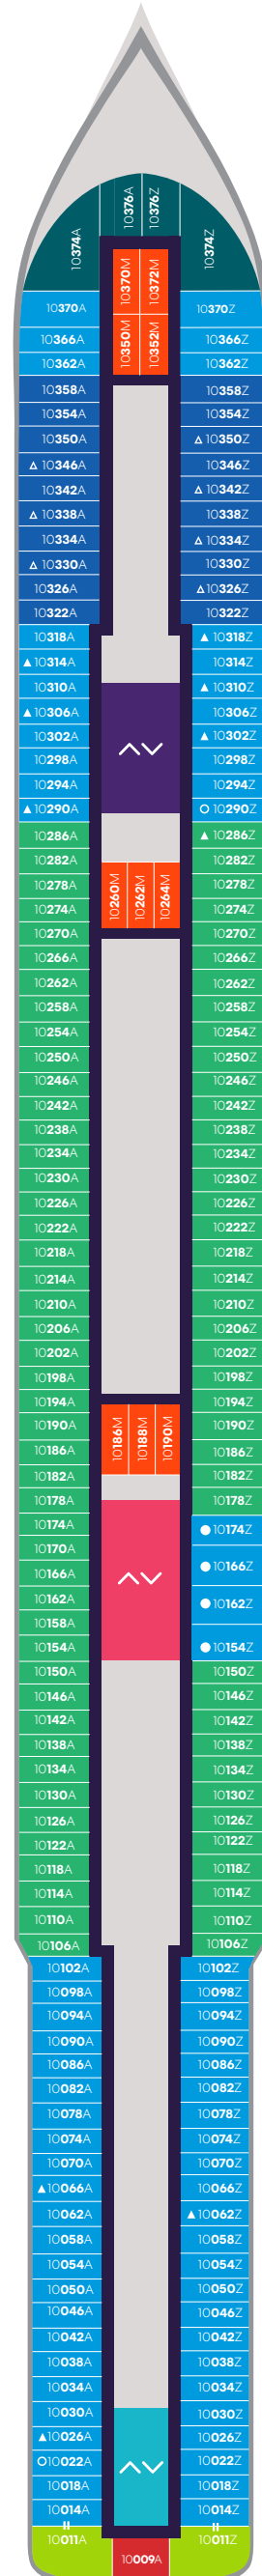

Deck

4

SCARLET LADY

A Portside Left

Z Starboard Right

Key

Sailor Areas & Corridors

Crew Areas

Deck

SCARLET LADY

Key

- Crew Areas
- Circular Stairs
- Stairwells
- Elevator & Stairs
- Accessible Head
- The Head

Access from Deck 7

Deck

7

SCARLET LADY

Deck

9

SCARLET LADY

Portside
Left

Starboard
Right

Key

- SCP Cheeky Corner Suite – Pretty Big Terrace
- SAP Sweet Aft Suite – Pretty Big Terrace
- TX XL Sea Terrace
- TC Central Sea Terrace
- TR The Sea Terrace
- VI Solo Sea View
- VW The Sea View
- IN The Insider
- Sailor Areas & Corridors
- Crew Areas
- ^v Elevator & Stairs
- ‡ Sleeps 1
- ▲ Sleeps 3; Includes a pullman bed
- △ Sleeps 3; Includes an extra lower bed
- Accessible cabin
- Ambulatory cabin
- || Connecting cabins

Deck

10

SCARLET LADY

▲ Portside
Left

▲ Starboard
Right

Key

- SCE Cheeky Corner Suite - Even Bigger Terrace
- SAE Sweet Aft Suite - Even Bigger Terrace
- TX XL Sea Terrace
- TC Central Sea Terrace
- TR The Sea Terrace
- VW The Sea View
- IN The Insider
- Sailor Areas & Corridors
- Crew Areas
- ↕ Elevator & Stairs
- ▲ Sleeps 3; Includes a pullman bed
- △ Sleeps 3; Includes an extra lower bed
- Accessible cabin
- Ambulatory cabin
- || Connecting cabins