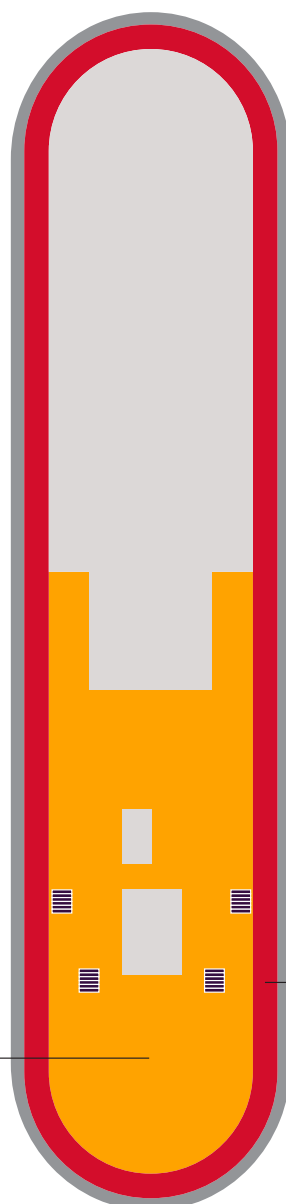

Deck

17

SCARLET LADY

VOYAGES

A
Portside
Left

Z
Starboard
Right

Key

Crew Areas

Stairwells

The Perch
Outdoor Yoga

The Runway
Jogging Track