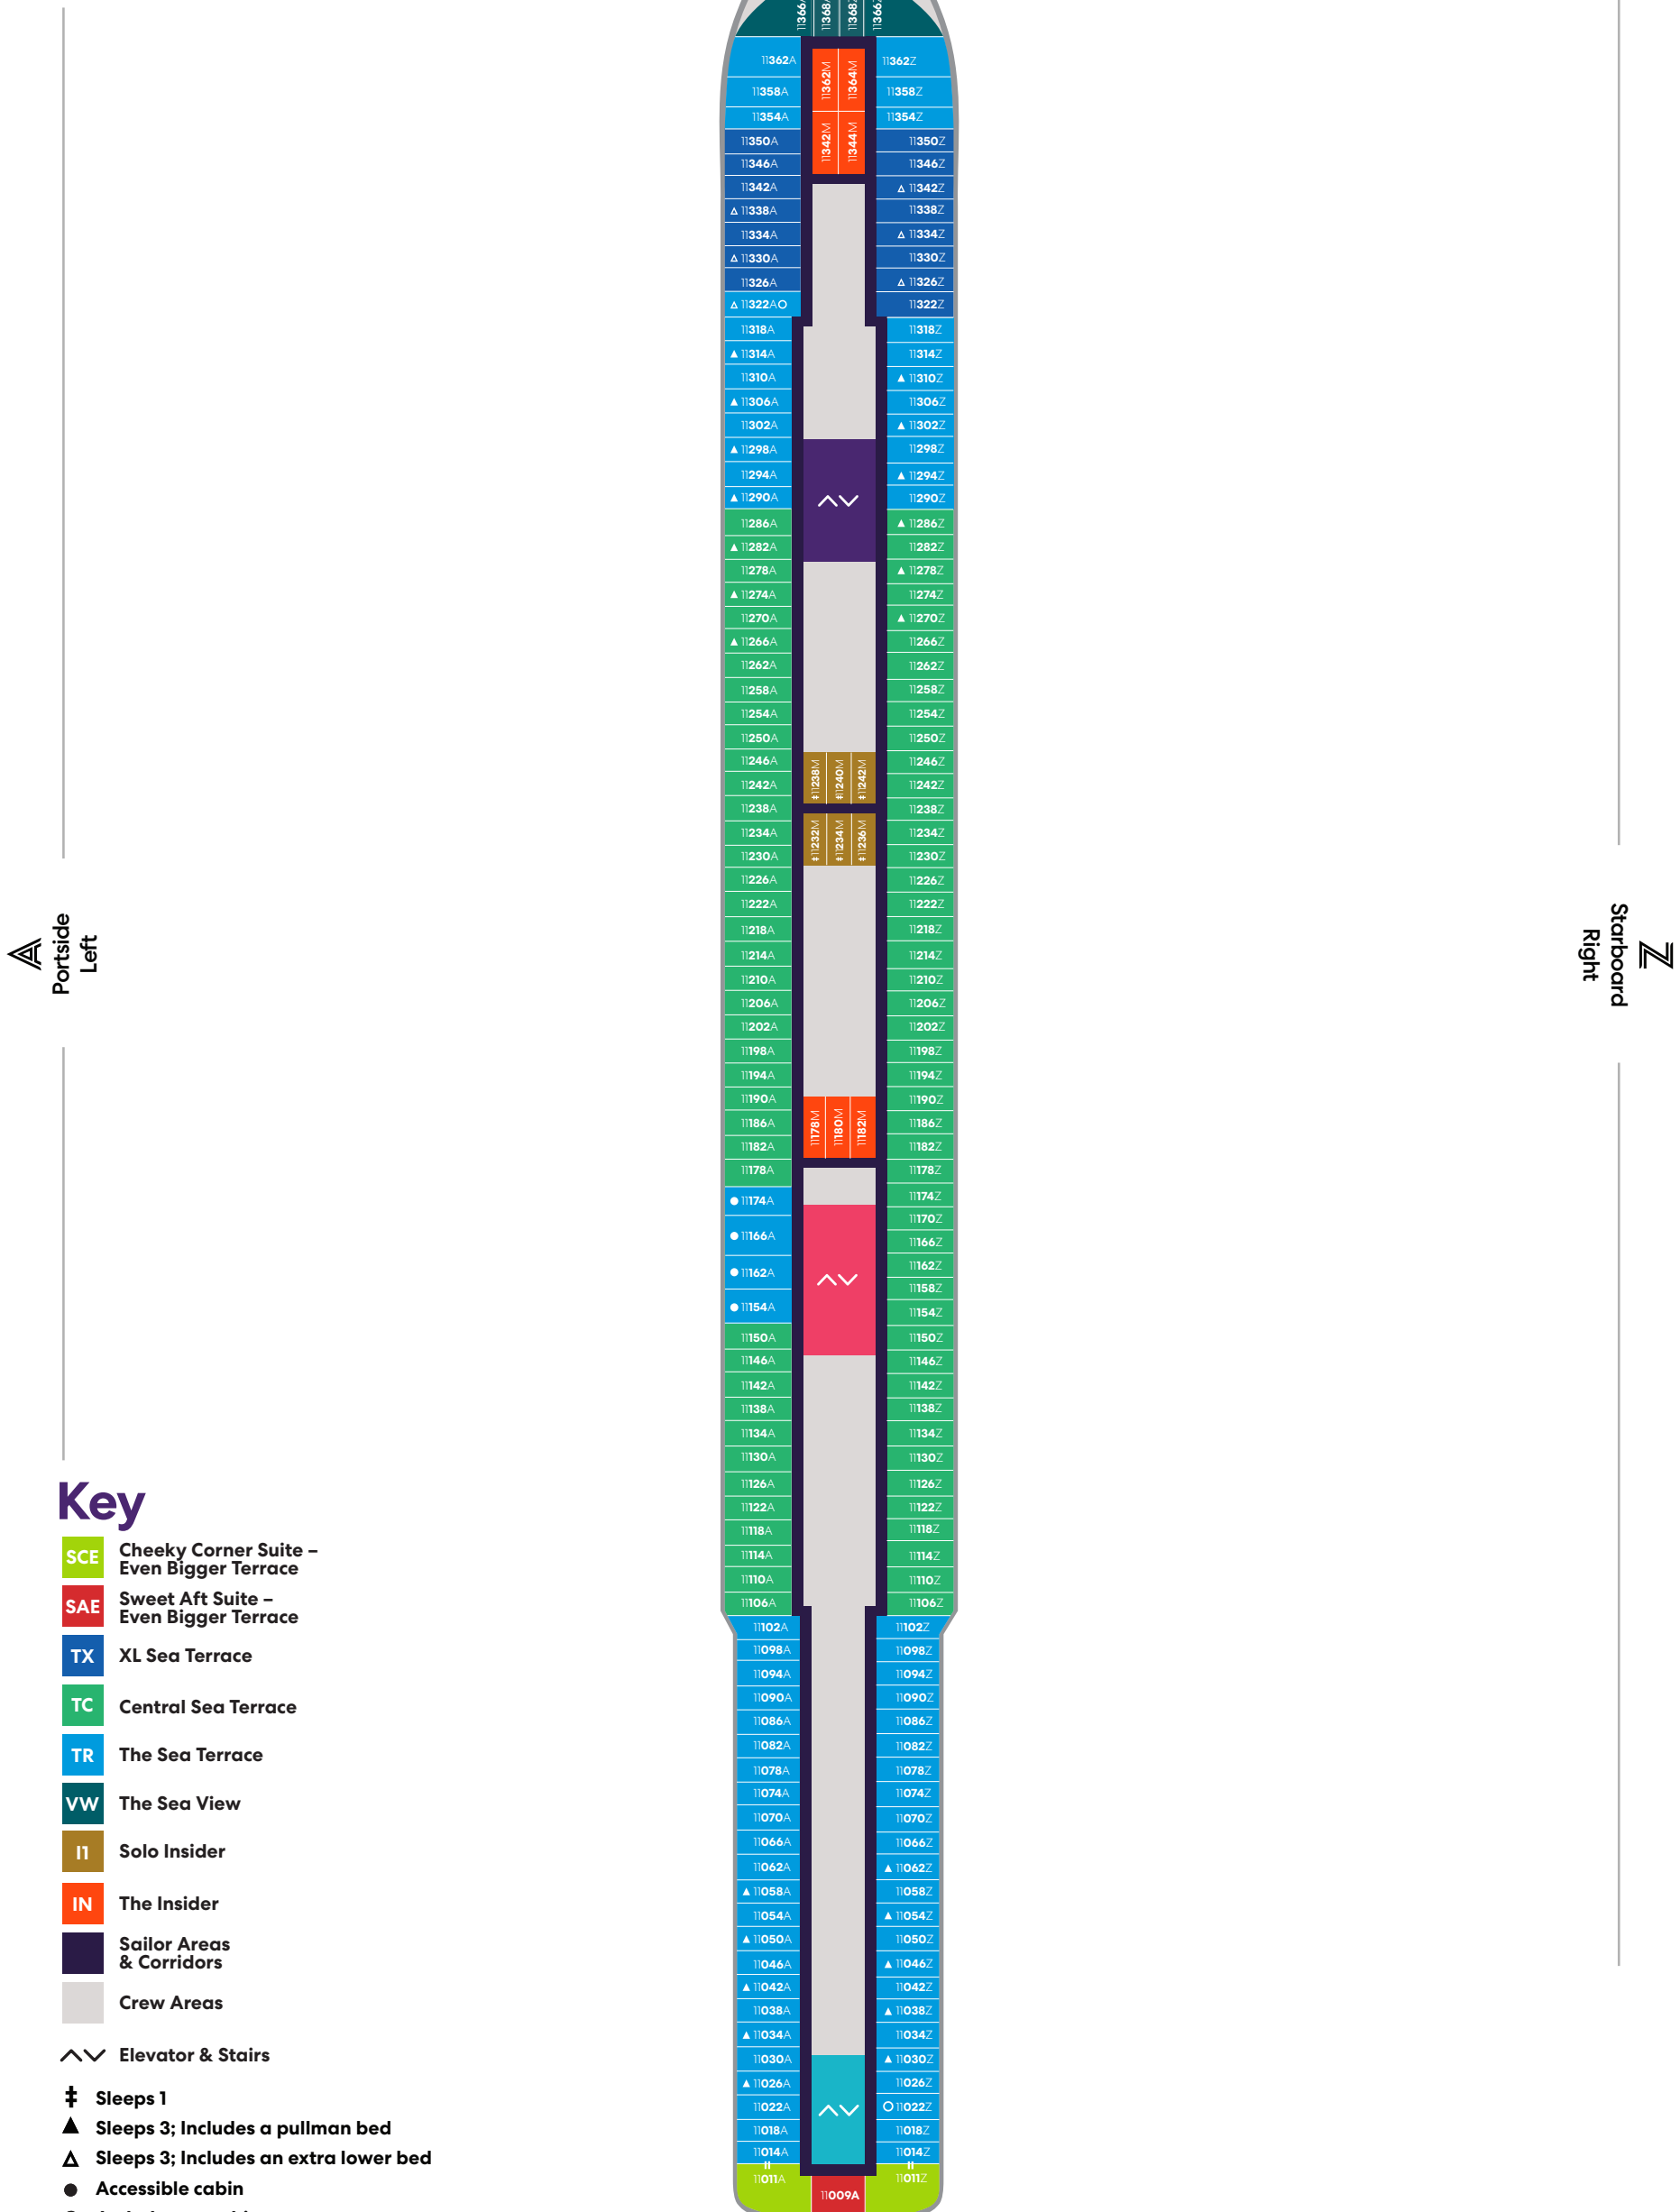

Deck

9

SCARLET LADY

Portside
Left

Starboard
Right

Key

- SCP Cheeky Corner Suite – Pretty Big Terrace
- SAP Sweet Aft Suite – Pretty Big Terrace
- TX XL Sea Terrace
- TC Central Sea Terrace
- TR The Sea Terrace
- VI Solo Sea View
- VW The Sea View
- IN The Insider
- Sailor Areas & Corridors
- Crew Areas
- ^v Elevator & Stairs
- ‡ Sleeps 1
- ▲ Sleeps 3; Includes a pullman bed
- △ Sleeps 3; Includes an extra lower bed
- Accessible cabin
- Ambulatory cabin
- || Connecting cabins

Deck

10

SCARLET LADY

▲ Portside
Left

▲ Starboard
Right

Key

- SCE Cheeky Corner Suite - Even Bigger Terrace
- SAE Sweet Aft Suite - Even Bigger Terrace
- TX XL Sea Terrace
- TC Central Sea Terrace
- TR The Sea Terrace
- VW The Sea View
- IN The Insider
- Sailor Areas & Corridors
- Crew Areas
- ↕ Elevator & Stairs
- ▲ Sleeps 3; Includes a pullman bed
- △ Sleeps 3; Includes an extra lower bed
- Accessible cabin
- Ambulatory cabin
- || Connecting cabins

Deck

11

SCARLET LADY

Key

- SCE Cheeky Corner Suite – Even Bigger Terrace
- SAE Sweet Aft Suite – Even Bigger Terrace
- TX XL Sea Terrace
- TC Central Sea Terrace
- TR The Sea Terrace
- VW The Sea View
- II Solo Insider
- IN The Insider
- Sailor Areas & Corridors
- Crew Areas
- ^v Elevator & Stairs
- ‡ Sleeps 1
- ▲ Sleeps 3; Includes a pullman bed
- △ Sleeps 3; Includes an extra lower bed
- Accessible cabin
- Ambulatory cabin
- || Connecting cabins

Deck

12

SCARLET LADY

A Portside
Left

Z Starboard
Right

Key

- SCB Cheeky Corner Suite - Biggest Terrace
- SAB Sweet Aft Suite - Biggest Terrace
- SS Seriously Suite
- TX XL Sea Terrace
- TC Central Sea Terrace
- TR The Sea Terrace
- VI Solo Sea View
- VW The Sea View
- II Solo Insider
- IN The Insider
- Sailor Areas & Corridors
- Crew Areas
- ↕ Elevator & Stairs
- ‡ Sleeps 1
- ▲ Sleeps 3; Includes a pullman bed
- △ Sleeps 3; Includes an extra lower bed
- Accessible cabin
- Ambulatory cabin
- || Connecting cabins