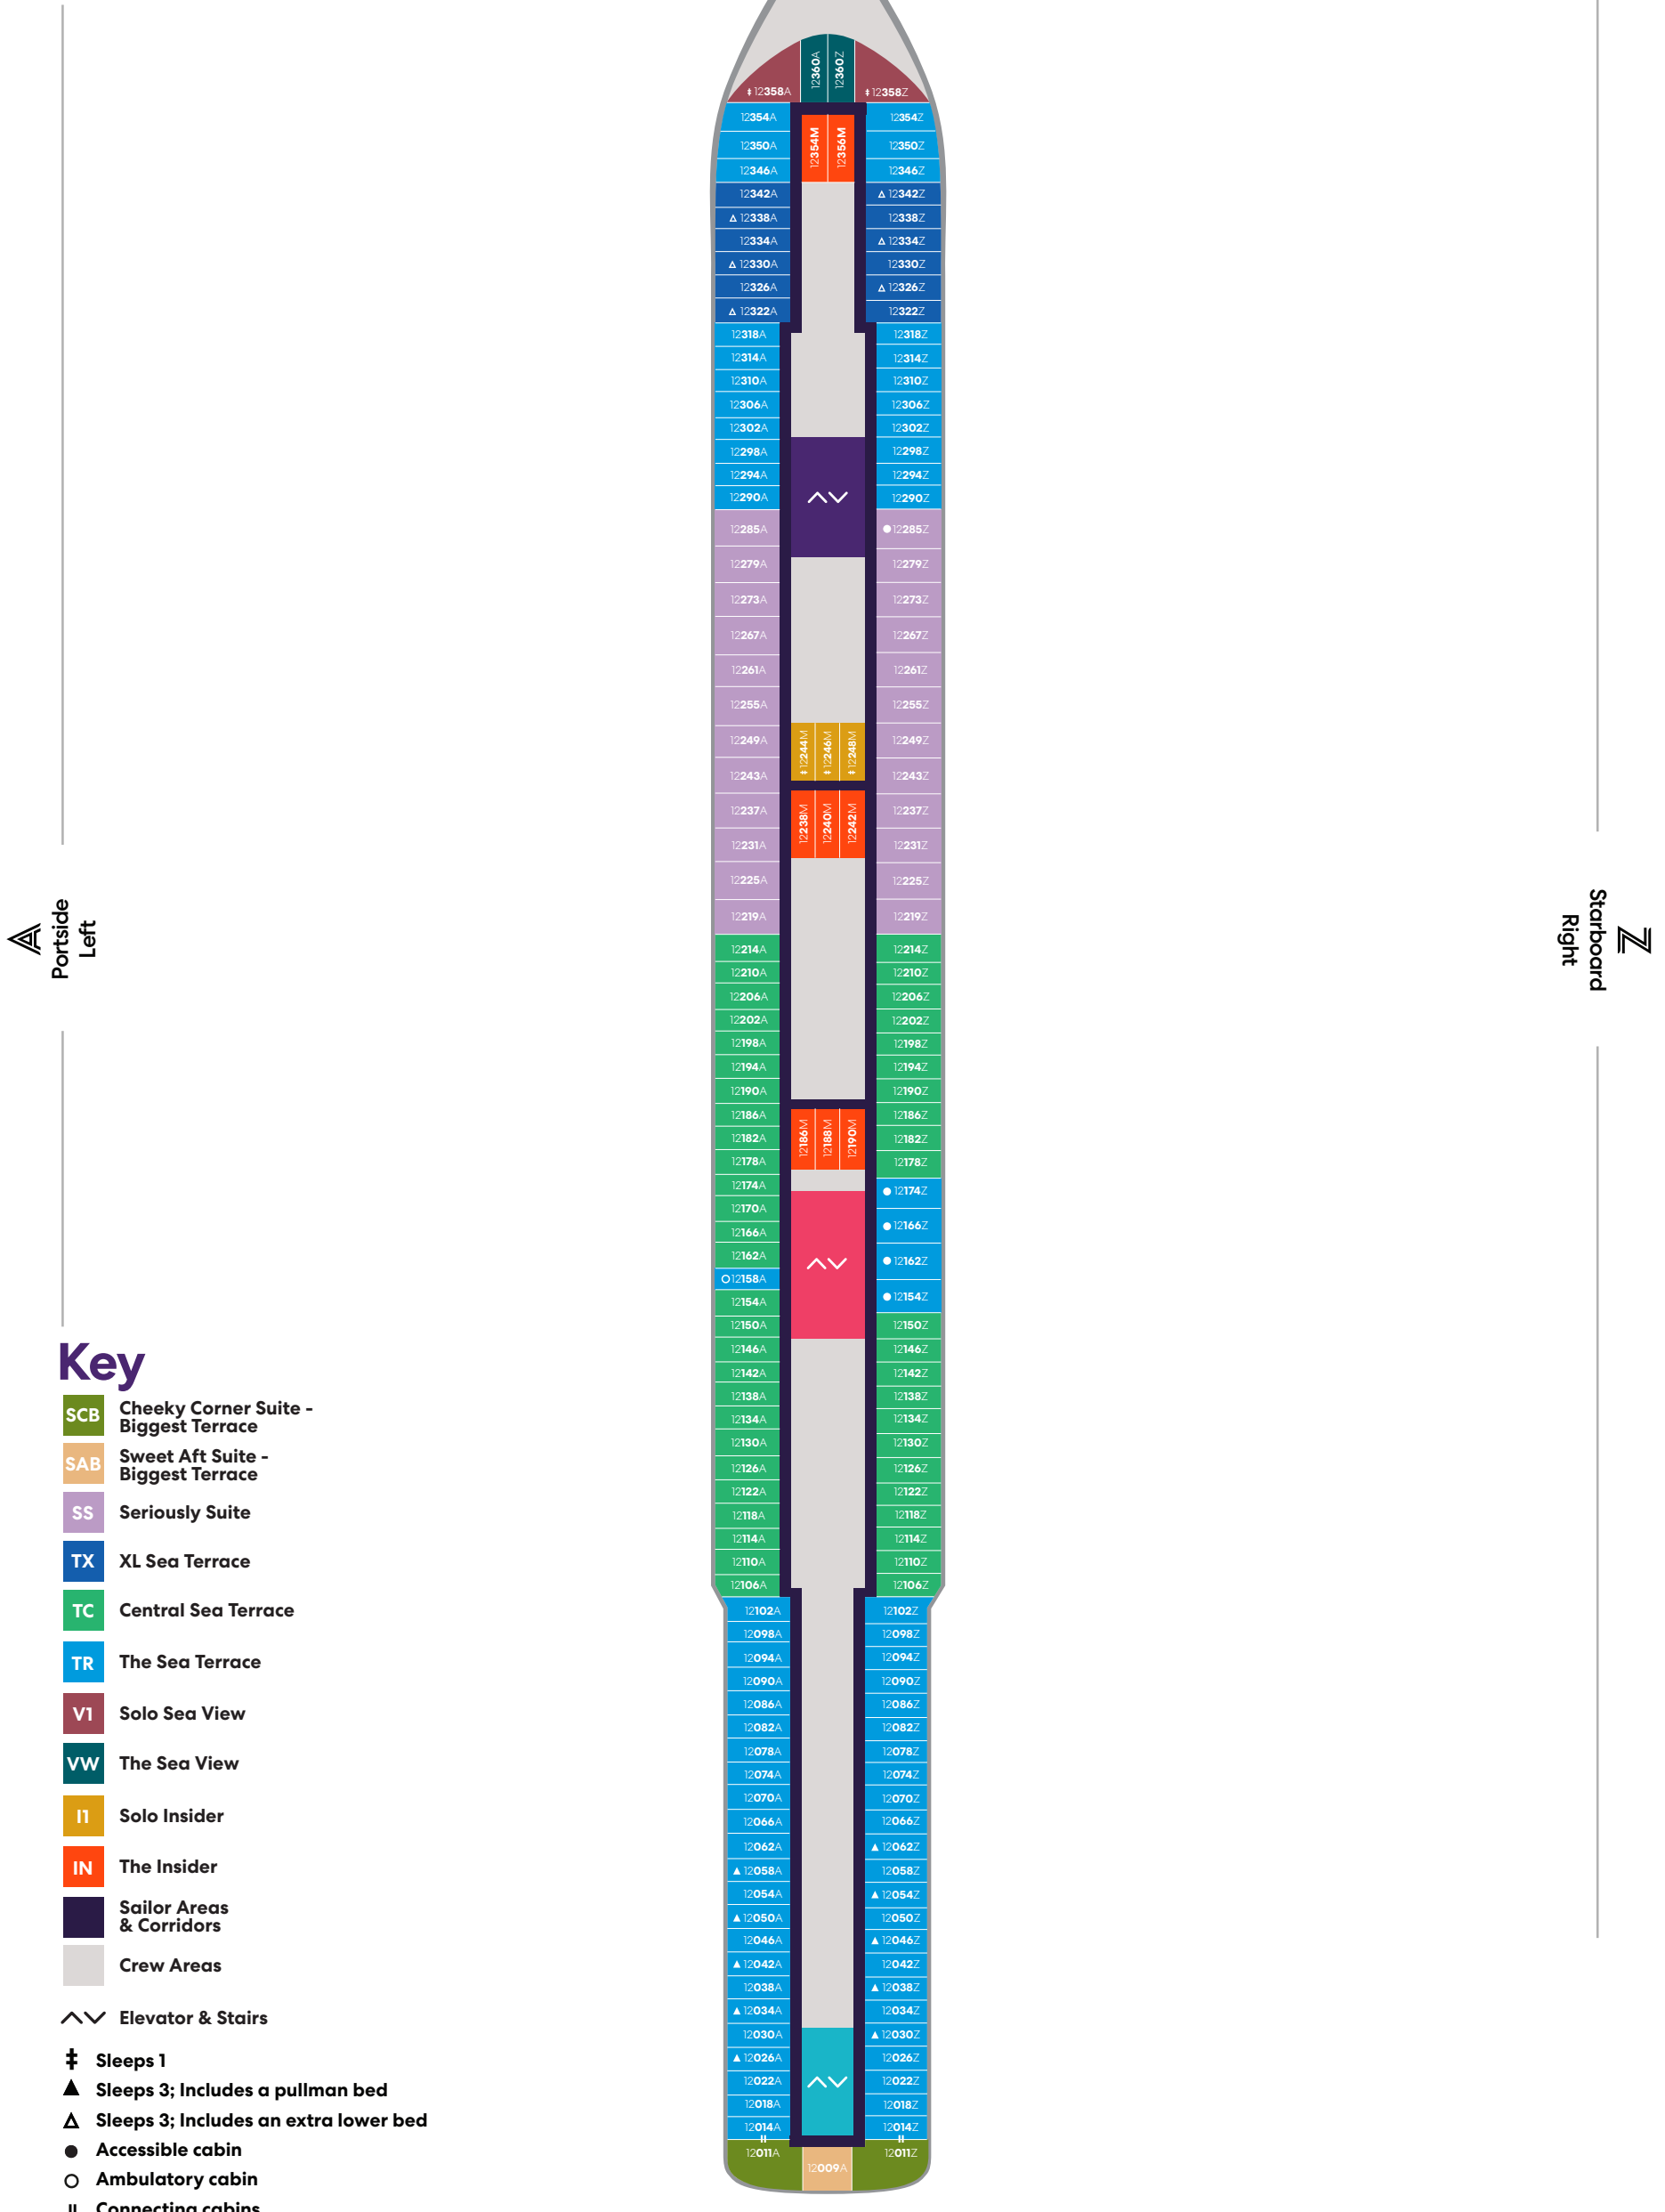

Deck

10

SCARLET LADY

▲ Portside
Left

▲ Starboard
Right

Key

- SCE Cheeky Corner Suite - Even Bigger Terrace
- SAE Sweet Aft Suite - Even Bigger Terrace
- TX XL Sea Terrace
- TC Central Sea Terrace
- TR The Sea Terrace
- VW The Sea View
- IN The Insider
- Sailor Areas & Corridors
- Crew Areas
- ↕ Elevator & Stairs
- ▲ Sleeps 3; Includes a pullman bed
- △ Sleeps 3; Includes an extra lower bed
- Accessible cabin
- Ambulatory cabin
- || Connecting cabins

Deck

11

SCARLET LADY

Key

- SCE Cheeky Corner Suite – Even Bigger Terrace
- SAE Sweet Aft Suite – Even Bigger Terrace
- TX XL Sea Terrace
- TC Central Sea Terrace
- TR The Sea Terrace
- VW The Sea View
- II Solo Insider
- IN The Insider
- Sailor Areas & Corridors
- Crew Areas
- ^v Elevator & Stairs
- ‡ Sleeps 1
- ▲ Sleeps 3; Includes a pullman bed
- △ Sleeps 3; Includes an extra lower bed
- Accessible cabin
- Ambulatory cabin
- || Connecting cabins

Deck

12

SCARLET LADY

A Portside
Left

Z Starboard
Right

Key

- SCB Cheeky Corner Suite - Biggest Terrace
- SAB Sweet Aft Suite - Biggest Terrace
- SS Seriously Suite
- TX XL Sea Terrace
- TC Central Sea Terrace
- TR The Sea Terrace
- VI Solo Sea View
- VW The Sea View
- II Solo Insider
- IN The Insider
- Sailor Areas & Corridors
- Crew Areas
- ↕ Elevator & Stairs
- ‡ Sleeps 1
- ▲ Sleeps 3; Includes a pullman bed
- △ Sleeps 3; Includes an extra lower bed
- Accessible cabin
- Ambulatory cabin
- || Connecting cabins

Deck

13

SCARLET LADY

A
Portside
Left

Z
Starboard
Right

Key

- SCB Cheeky Corner Suite - Biggest Terrace
- SAB Sweet Aft Suite - Biggest Terrace
- TX XL Sea Terrace
- TC Central Sea Terrace
- TR The Sea Terrace
- II Solo Insider
- IN The Insider
- Sailor Areas & Corridors
- Crew Areas
- ^ v Elevator & Stairs
- ‡ Sleeps 1
- ▲ Sleeps 3; Includes a pullman bed
- Accessible cabin
- Ambulatory cabin
- || Connecting cabins