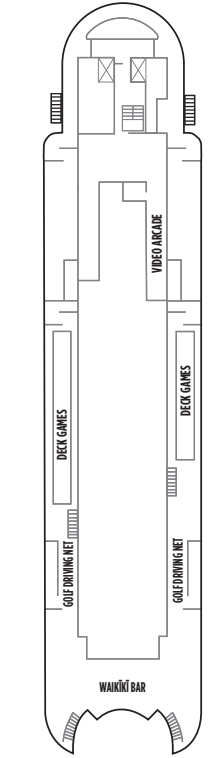

PRIDE OF AMERICA DECK PLANS

LEGEND

- Wheelchair Accessible
- Stateroom equipped for the hearing-impaired
- △ Stateroom with king-size bed
- ◆ Stateroom with queen-size bed
- ↕ Connecting staterooms
- ▲ Third-person occupancy available
- ⊕ Third- and/or fourth-person occupancy available
- ★ Third-, fourth- and/or fifth-person occupancy available
- ☆ Up to sixth-person occupancy available
- ⊠ Elevator
- ⊞ Elevator
- RR Restroom

DECK 14

DECK 13

DECK 12

DECK 11

DECK 10

DECK 9

DECK 8

DECK 7

DECK 6

DECK 5

DECK 4

SC SD SE SF SH I1 T1

SB SC SE SG B6

SC SG B6 BC IB

SC SE SI B1 B2 BA BC IA IB

SA SI B1 B2 B6 BA BD TI IA IC