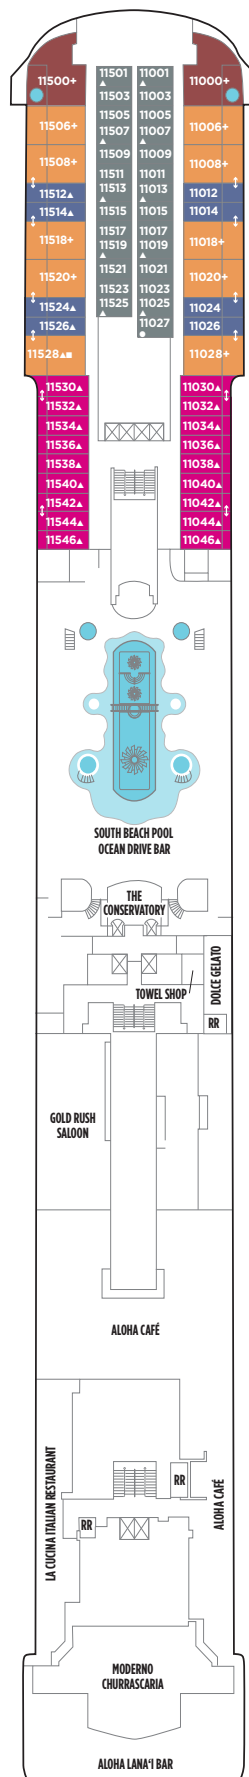

PRIDE OF AMERICA DECK PLANS

LEGEND

- Wheelchair Accessible
- Stateroom equipped for the hearing-impaired
- △ Stateroom with king-size bed
- ◆ Stateroom with queen-size bed
- ↕ Connecting staterooms
- ▲ Third-person occupancy available
- ⊕ Third- and/or fourth-person occupancy available
- ★ Third-, fourth- and/or fifth-person occupancy available
- ☆ Up to sixth-person occupancy available
- ⊠ Elevator
- ⊞ Elevator
- RR Restroom

DECK 14

DECK 13

DECK 12

DECK 11

DECK 10

DECK 9

DECK 8

DECK 7

DECK 6

DECK 5

DECK 4

SC SD SE SF SH I1 T1

SB SC SE SG B6

SC SG B6 BC IB

SC SE SI B1 B2 BA BC IA IB

SA SI B1 B2 B6 BA BD TI IA IC

SC SI B1 B2 B3 B6 BB BE I1 IC

SI SJ B1 B2 B3 B7 BF OA OK ID BX OX

O1 OA OC IA ID IX