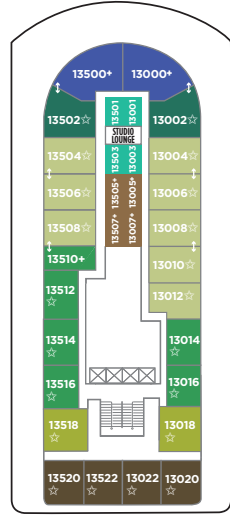

PRIDE OF AMERICA DECK PLANS

LEGEND

- Wheelchair Accessible
- Stateroom equipped for the hearing-impaired
- △ Stateroom with king-size bed
- ◆ Stateroom with queen-size bed
- ↕ Connecting staterooms
- ▲ Third-person occupancy available
- ⊕ Third- and/or fourth-person occupancy available
- ★ Third-, fourth- and/or fifth-person occupancy available
- ☆ Up to sixth-person occupancy available
- ⊠ Elevator
- ⊞ Elevator
- RR Restroom

DECK 14

DECK 13

DECK 12

DECK 11

DECK 10

DECK 9

DECK 8

DECK 7

DECK 6

DECK 5

DECK 4

SC SD SE SF SH I1 T1

SB SC SE SG B6

SC SG B6 BC IB

SC SE SI B1 B2 BA BC IA IB

SA SI B1 B2 B6 BA BD TI IA IC