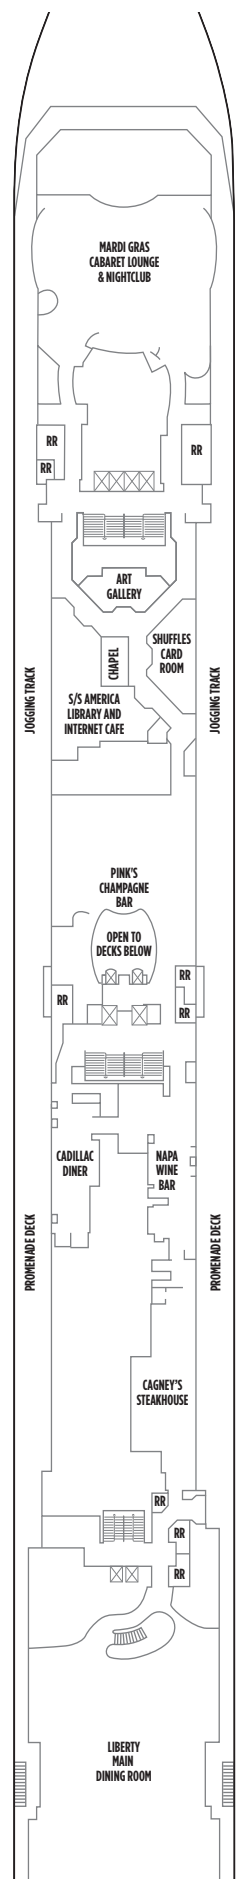

PRIDE OF AMERICA DECK PLANS

LEGEND

- Wheelchair Accessible
- Stateroom equipped for the hearing-impaired
- △ Stateroom with king-size bed
- ◆ Stateroom with queen-size bed
- ↕ Connecting staterooms
- ▲ Third-person occupancy available
- ⊕ Third- and/or fourth-person occupancy available
- ★ Third-, fourth- and/or fifth-person occupancy available
- ☆ Up to sixth-person occupancy available
- ⊠ Elevator
- ⊞ Elevator
- RR Restroom

DECK 14

DECK 13

DECK 12

DECK 11

DECK 10

DECK 9

DECK 8

DECK 7

DECK 6

DECK 5

DECK 4

SC SD SE SF SH I1 T1

SB SC SE SG B6

SC SG B6 BC IB

SC SE SI B1 B2 BA BC IA IB

SA SI B1 B2 B6 BA BD TI IA IC

SC SI B1 B2 B3 B6 BB BE I1 IC

SI SJ B1 B2 B3 B7 BF OA OK ID BX OX

O1 OA OC IA ID IX