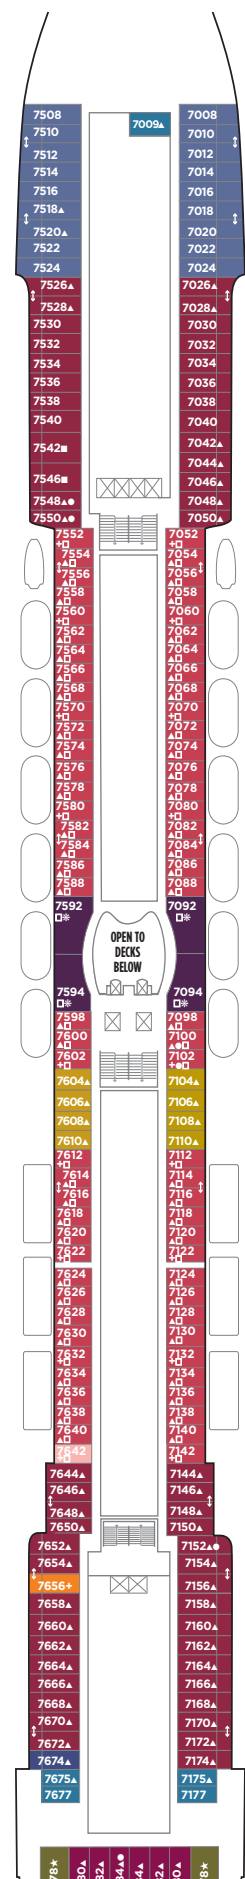

PRIDE OF AMERICA DECK PLANS

LEGEND

- Wheelchair Accessible
- Stateroom equipped for the hearing-impaired
- △ Stateroom with king-size bed
- ◆ Stateroom with queen-size bed
- ↕ Connecting staterooms
- ▲ Third-person occupancy available
- ⊕ Third- and/or fourth-person occupancy available
- ★ Third-, fourth- and/or fifth-person occupancy available
- ☆ Up to sixth-person occupancy available
- ⊠ Elevator
- ⊞ Elevator
- RR Restroom

DECK 14

DECK 13

DECK 12

DECK 11

DECK 10

DECK 9

DECK 8

DECK 7

DECK 6

DECK 5

DECK 4

SC SD SE SF SH I1 T1

SB SC SE SG B6

SC SG B6 BC IB

SC SE SI B1 B2 BA BC IA IB

SA SI B1 B2 B6 BA BD TI IA IC

SC SI B1 B2 B3 B6 BB BE I1 IC

SI SJ B1 B2 B3 B7 BF OA OK ID BX OX

O1 OA OC IA ID IX