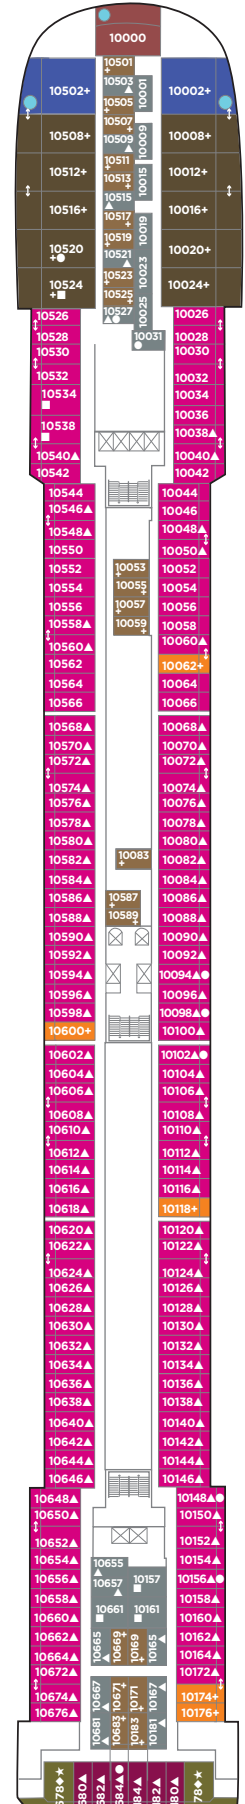

PRIDE OF AMERICA DECK PLANS

LEGEND

- Wheelchair Accessible
- Stateroom equipped for the hearing-impaired
- △ Stateroom with king-size bed
- ◆ Stateroom with queen-size bed
- ↕ Connecting staterooms
- ▲ Third-person occupancy available
- ⊕ Third- and/or fourth-person occupancy available
- ★ Third-, fourth- and/or fifth-person occupancy available
- ☆ Up to sixth-person occupancy available
- ⊠ Elevator
- ⊞ Elevator
- RR Restroom

DECK 14

DECK 13

DECK 12

DECK 11

DECK 10

DECK 9

DECK 8

DECK 7

DECK 6

DECK 5

DECK 4

SC SD SE SF SH I1 T1

SB SC SE SG B6

SC SG B6 BC IB

SC SE SI B1 B2 BA BC IA IB

SA SI B1 B2 B6 BA BD TI IA IC

SC SI B1 B2 B3 B6 BB BE I1 IC

SI SJ B1 B2 B3 B7 BF OA OK ID BX OX

O1 OA OC IA ID IX