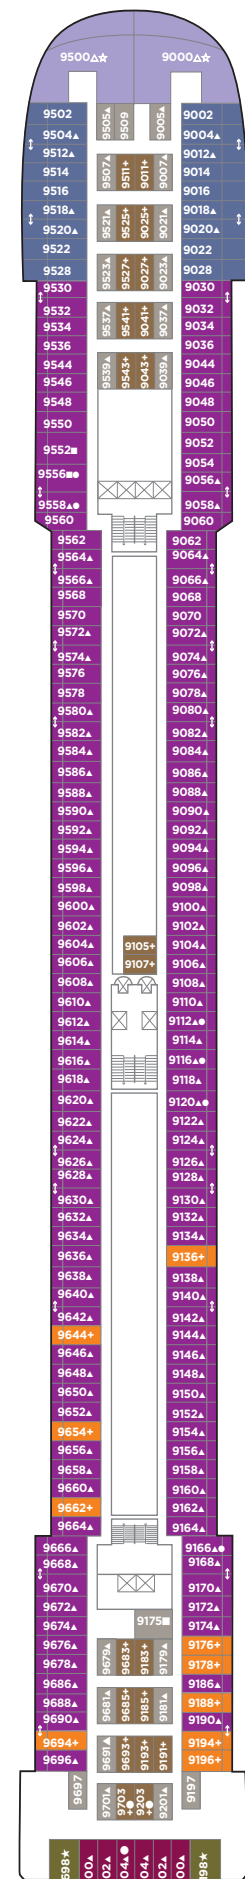

PRIDE OF AMERICA DECK PLANS

LEGEND

- Wheelchair Accessible
- Stateroom equipped for the hearing-impaired
- △ Stateroom with king-size bed
- ◆ Stateroom with queen-size bed
- ↕ Connecting staterooms
- ▲ Third-person occupancy available
- ⊕ Third- and/or fourth-person occupancy available
- ★ Third-, fourth- and/or fifth-person occupancy available
- ☆ Up to sixth-person occupancy available
- ⊠ Elevator
- ⊞ Elevator
- RR Restroom

DECK 14

DECK 13

DECK 12

DECK 11

DECK 10

DECK 9

DECK 8

DECK 7

DECK 6

DECK 5

DECK 4

SC SD SE SF SH I1 T1

SB SC SE SG B6

SC SG B6 BC IB

SC SE SI B1 B2 BA BC IA IB

SA SI B1 B2 B6 BA BD TI IA IC

SC SI B1 B2 B3 B6 BB BE I1 IC

SI SJ B1 B2 B3 B7 BF OA OK ID BX OX

O1 OA OC IA ID IX