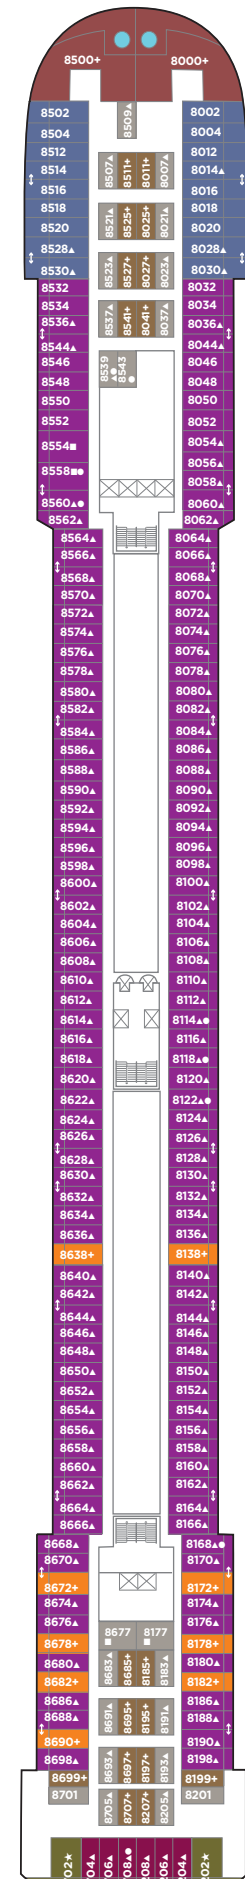

PRIDE OF AMERICA DECK PLANS

LEGEND

- Wheelchair Accessible
- Stateroom equipped for the hearing-impaired
- △ Stateroom with king-size bed
- ◆ Stateroom with queen-size bed
- ↕ Connecting staterooms
- ▲ Third-person occupancy available
- ⊕ Third- and/or fourth-person occupancy available
- ★ Third-, fourth- and/or fifth-person occupancy available
- ☆ Up to sixth-person occupancy available
- ⊠ Elevator
- ⊞ Elevator
- RR Restroom

DECK 14

DECK 13

DECK 12

DECK 11

DECK 10

DECK 9

DECK 8

DECK 7

DECK 6

DECK 5

DECK 4

SC SD SE SF SH I1 T1

SB SC SE SG B6

SC SG B6 BC IB

SC SE SI B1 B2 BA BC IA IB

SA SI B1 B2 B6 BA BD TI IA IC

SC SI B1 B2 B3 B6 BB BE I1 IC

SI SJ B1 B2 B3 B7 BF OA OK ID BX OX

O1 OA OC IA ID IX