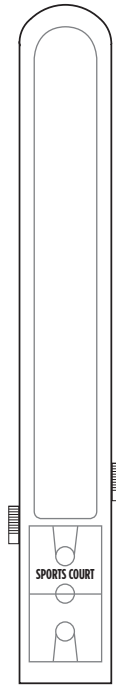

PRIDE OF AMERICA DECK PLANS

LEGEND

- Wheelchair Accessible
- Stateroom equipped for the hearing-impaired
- △ Stateroom with king-size bed
- ◆ Stateroom with queen-size bed
- ↕ Connecting staterooms
- ▲ Third-person occupancy available
- ⊕ Third- and/or fourth-person occupancy available
- ★ Third-, fourth- and/or fifth-person occupancy available
- ☆ Up to sixth-person occupancy available
- ⊠ Elevator
- ⊞ Elevator
- RR Restroom

DECK 14

DECK 13

DECK 12

DECK 11

DECK 10

DECK 9

DECK 8

DECK 7

DECK 6

DECK 5

DECK 4

SC SD SE SF SH I1 T1

SB SC SE SG B6

SC SG B6 BC IB

SC SE SI B1 B2 BA BC IA IB

SA SI B1 B2 B6 BA BD TI IA IC

SC SI B1 B2 B3 B6 BB BE I1 IC

SI SJ B1 B2 B3 B7 BF OA OK ID BX OX

O1 OA OC IA ID IX