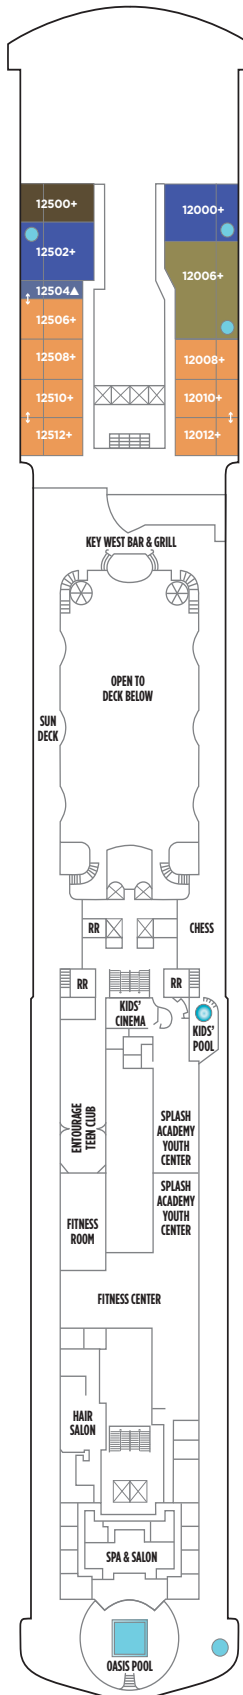

PRIDE OF AMERICA DECK PLANS

LEGEND

- Wheelchair Accessible
- Stateroom equipped for the hearing-impaired
- △ Stateroom with king-size bed
- ◆ Stateroom with queen-size bed
- ↕ Connecting staterooms
- ▲ Third-person occupancy available
- ⊕ Third- and/or fourth-person occupancy available
- ★ Third-, fourth- and/or fifth-person occupancy available
- ☆ Up to sixth-person occupancy available
- ⊠ Elevator
- ⊞ Elevator
- RR Restroom

DECK 14

DECK 13

DECK 12

DECK 11

DECK 10

DECK 9

DECK 8

DECK 7

DECK 6

DECK 5

DECK 4

SC SD SE SF SH I1 T1

SB SC SE SG B6

SC SG B6 BC IB

SC SE SI B1 B2 BA BC IA IB

SA SI B1 B2 B6 BA BD TI IA IC

SC SI B1 B2 B3 B6 BB BE I1 IC

SI SJ B1 B2 B3 B7 BF OA OK ID BX OX

O1 OA OC IA ID IX