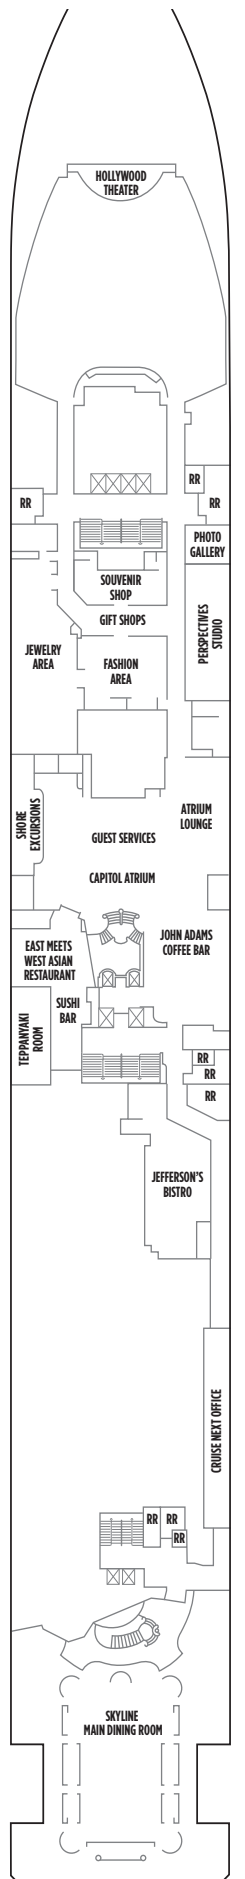

PRIDE OF AMERICA DECK PLANS

LEGEND

- Wheelchair Accessible
- Stateroom equipped for the hearing-impaired
- △ Stateroom with king-size bed
- ◆ Stateroom with queen-size bed
- ↕ Connecting staterooms
- ▲ Third-person occupancy available
- ⊕ Third- and/or fourth-person occupancy available
- ★ Third-, fourth- and/or fifth-person occupancy available
- ☆ Up to sixth-person occupancy available
- ⊠ Elevator
- ⊞ Elevator
- RR Restroom

DECK 14

DECK 13

DECK 12

DECK 11

DECK 10

DECK 9

DECK 8

DECK 7

DECK 6

DECK 5

DECK 4

SC SD SE SF SH I1 T1

SB SC SE SG B6

SC SG B6 BC IB

SC SE SI B1 B2 BA BC IA IB

SA SI B1 B2 B6 BA BD TI IA IC

SC SI B1 B2 B3 B6 BB BE I1 IC

SI SJ B1 B2 B3 B7 BF OA OK ID BX OX

O1 OA OC IA ID IX