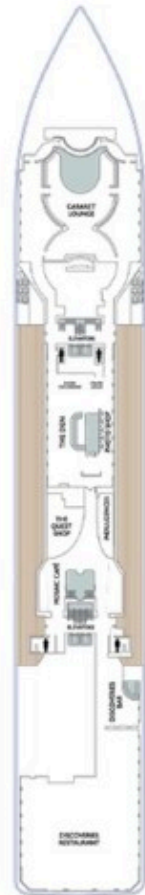

AZAMARA QUEST®

DECK 5

SHIP SPECIFICATIONS

Occupancy	702 (Double occupancy)
Net Tonnage	30,277
Length	592 feet (180 meters)
Beam	84 feet (25 meters)
Guest Decks	Eight
Cruising Speed	18.5 knots
Electric Current	110/220 AC
Refurbished	2021
Officers and Crew	408 International Officers, Crew & Staff
Ship's Registry	Malta

KEY

- Convertible Sofa Bed
- ▲ Club Continent Suites with Tub
- Interior Stateroom Door Location
- | Connecting Staterooms
- ♿ Restrooms
- ✕ Smoking Area
- ♿ Wheelchair-Accessible Stateroom

SUITES

- CW Club World Owner's Suite
- CO Club Ocean Suite
- SP Club Spa Suite
- N1 Club Continent Suite
- N2 Club Continent Suite
- P1 Club Veranda Plus Stateroom
- P2 Club Veranda Plus Stateroom
- P3 Club Veranda Plus Stateroom
- V1 Club Veranda Stateroom
- V2 Club Veranda Stateroom
- V3 Club Veranda Stateroom

OCEANVIEW

- O4 Club Oceanview Stateroom
- O5 Club Oceanview Stateroom
- O6 Club Oceanview Stateroom
- O8 Club Oceanview Stateroom*
- O9 Club Interior Stateroom
- O10 Club Interior Stateroom
- O11 Club Interior Stateroom
- O12 Club Interior Stateroom

FOR MORE INFORMATION PLEASE CALL 1.855.AZAMARA OR VISIT AZAMARA.COM