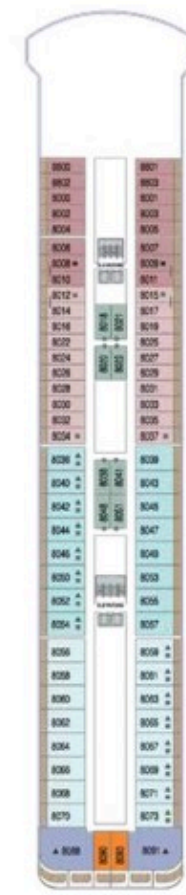

AZAMARA QUEST®

DECK 8

SHIP SPECIFICATIONS

Occupancy	702 (Double occupancy)
Net Tonnage	30,277
Length	592 feet (180 meters)
Beam	84 feet (25 meters)
Guest Decks	Eight
Cruising Speed	18.5 knots
Electric Current	110/220 AC
Refurbished	2021
Officers and Crew	408 International Officers, Crew & Staff
Ship's Registry	Malta

KEY

- Convertible Sofa Bed
- ▲ Club Continent Suites with Tub
- Interior Stateroom Door Location
- | Connecting Staterooms
- ♿ Restrooms
- ✕ Smoking Area
- ♿ Wheelchair-Accessible Stateroom

SUITES

- CW Club World Owner's Suite
- CO Club Ocean Suite
- SP Club Spa Suite
- N1 Club Continent Suite
- N2 Club Continent Suite
- P1 Club Veranda Plus Stateroom
- P2 Club Veranda Plus Stateroom
- P3 Club Veranda Plus Stateroom
- V1 Club Veranda Stateroom
- V2 Club Veranda Stateroom
- V3 Club Veranda Stateroom

OCEANVIEW

- O4 Club Oceanview Stateroom
- O5 Club Oceanview Stateroom
- O6 Club Oceanview Stateroom
- O8 Club Oceanview Stateroom*
- O9 Club Interior Stateroom
- O10 Club Interior Stateroom
- O11 Club Interior Stateroom
- O12 Club Interior Stateroom

FOR MORE INFORMATION PLEASE CALL 1.855.AZAMARA OR VISIT AZAMARA.COM