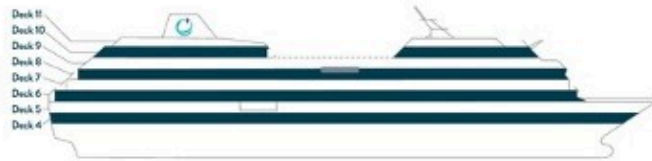

SHIP SPECIFICATIONS

Occupancy	702 (Double occupancy)
Net Tonnage	30,277
Length	592 feet (180 meters)
Beam	84 feet (25 meters)
Guest Decks	Eight
Cruising Speed	18.5 knots
Electric Current	110/220 AC
Refurbished	2021
Officers and Crew	408 International Officers, Crew & Staff
Ship's Registry	Malta

KEY

- Convertible Sofa Bed
- ▲ Club Continent Suites with Tub
- Interior Stateroom Door Location
- | Connecting Staterooms
- ♿ Restrooms
- ✕ Smoking Area
- ♿ Wheelchair-Accessible Stateroom

SUITES

- CW Club World Owner's Suite
- CO Club Ocean Suite
- SP Club Spa Suite
- N1 Club Continent Suite
- N2 Club Continent Suite
- P1 Club Veranda Plus Stateroom
- P2 Club Veranda Plus Stateroom
- P3 Club Veranda Plus Stateroom
- V1 Club Veranda Stateroom
- V2 Club Veranda Stateroom
- V3 Club Veranda Stateroom

OCEANVIEW

- O4 Club Oceanview Stateroom
- O5 Club Oceanview Stateroom
- O6 Club Oceanview Stateroom
- O8 Club Oceanview Stateroom*
- O9 Club Interior Stateroom
- O10 Club Interior Stateroom
- O11 Club Interior Stateroom
- O12 Club Interior Stateroom

FOR MORE INFORMATION PLEASE CALL 1.855.AZAMARA OR VISIT AZAMARA.COM