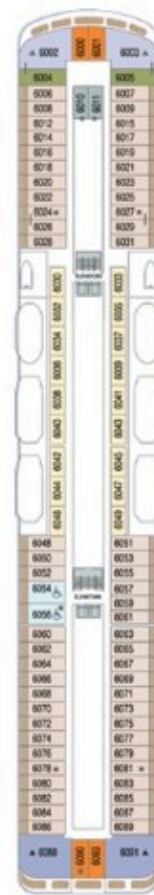

AZAMARA QUEST®

DECK 6

SHIP SPECIFICATIONS

Occupancy	702 (Double occupancy)
Net Tonnage	30,277
Length	592 feet (180 meters)
Beam	84 feet (25 meters)
Guest Decks	Eight
Cruising Speed	18.5 knots
Electric Current	110/220 AC
Refurbished	2021
Officers and Crew	408 International Officers, Crew & Staff
Ship's Registry	Malta

KEY

- Convertible Sofa Bed
- ▲ Club Continent Suites with Tub
- Interior Stateroom Door Location
- | Connecting Staterooms
- ♿ Restrooms
- ✕ Smoking Area
- ♿ Wheelchair-Accessible Stateroom

SUITES

- CW Club World Owner's Suite
- CO Club Ocean Suite
- SP Club Spa Suite
- N1 Club Continent Suite
- N2 Club Continent Suite
- P1 Club Veranda Plus Stateroom
- P2 Club Veranda Plus Stateroom
- P3 Club Veranda Plus Stateroom
- V1 Club Veranda Stateroom
- V2 Club Veranda Stateroom
- V3 Club Veranda Stateroom

OCEANVIEW

- O4 Club Oceanview Stateroom
- O5 Club Oceanview Stateroom
- O6 Club Oceanview Stateroom
- O8 Club Oceanview Stateroom*
- O9 Club Interior Stateroom
- O10 Club Interior Stateroom
- O11 Club Interior Stateroom
- O12 Club Interior Stateroom

FOR MORE INFORMATION PLEASE CALL 1.855.AZAMARA OR VISIT AZAMARA.COM